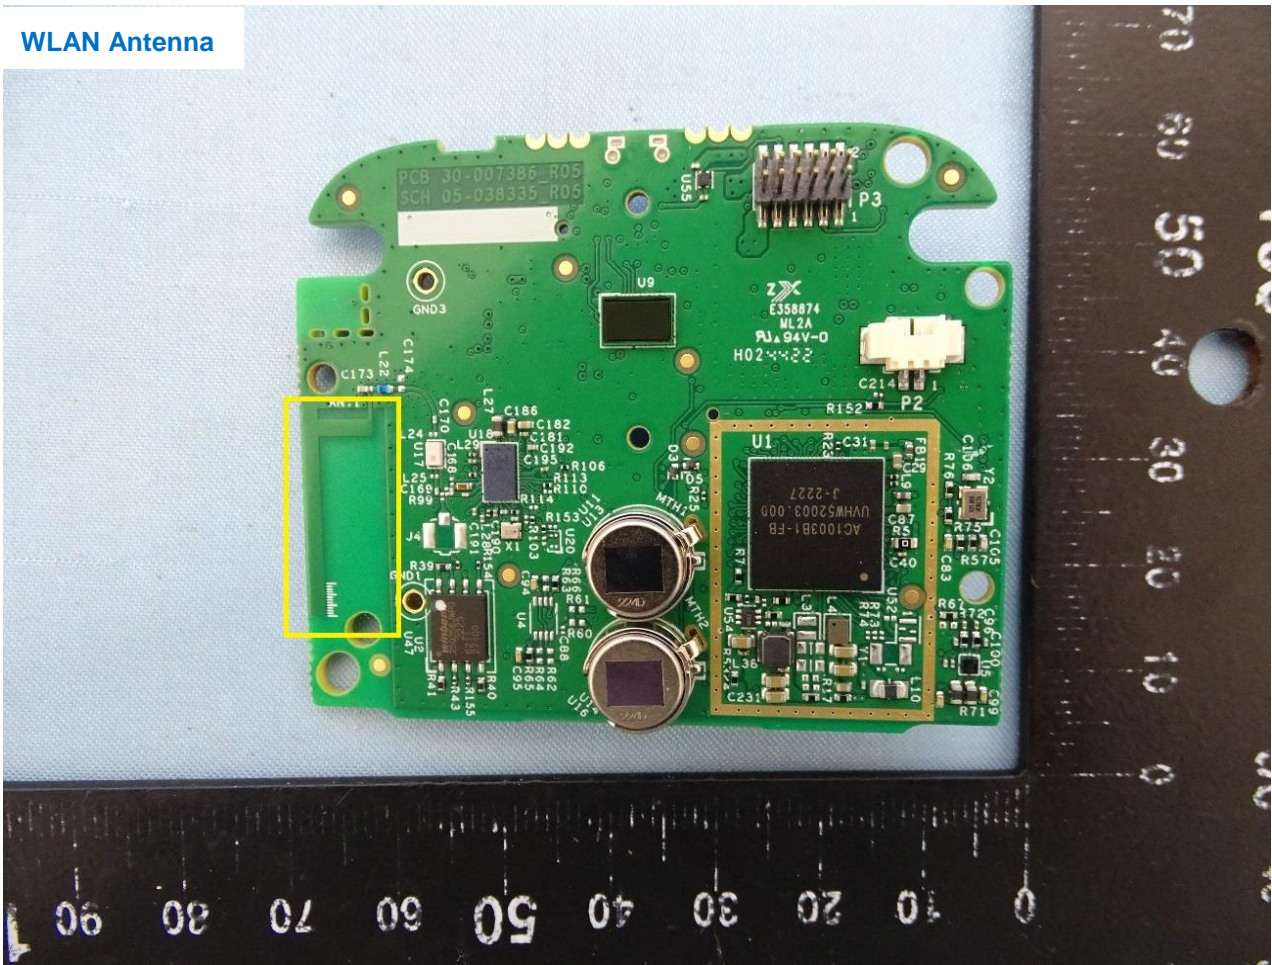

2. Internal Photograph of EUT

Brand Name: blink / Model Name: BFM00100U
BFM00100UW

WLAN Antenna

—THE END—