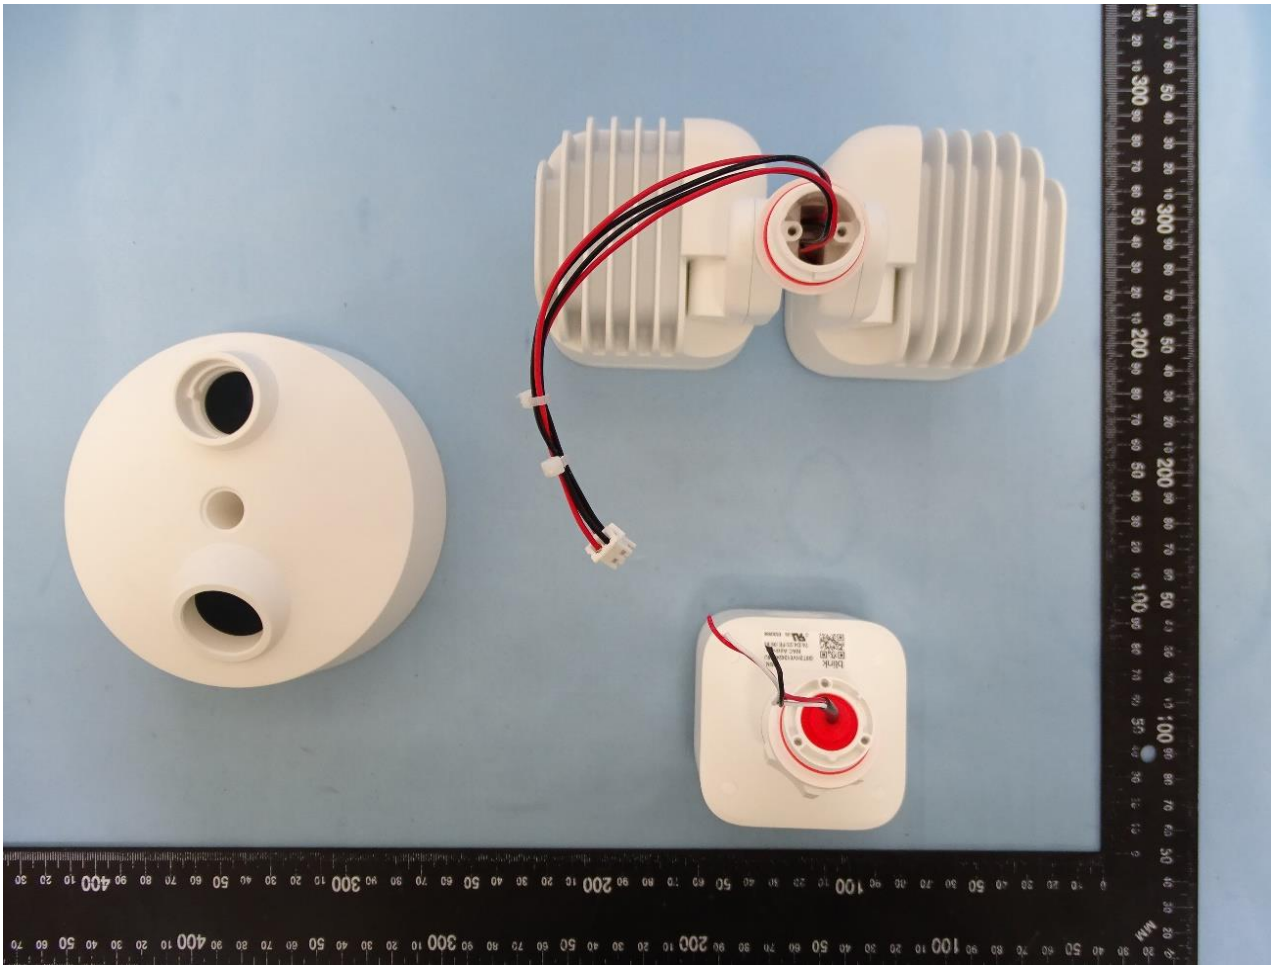

2. Internal Photograph of EUT

Brand Name: blink / Model Name: BFM00100U
BFM00100UW

WLAN Antenna

—THE END—