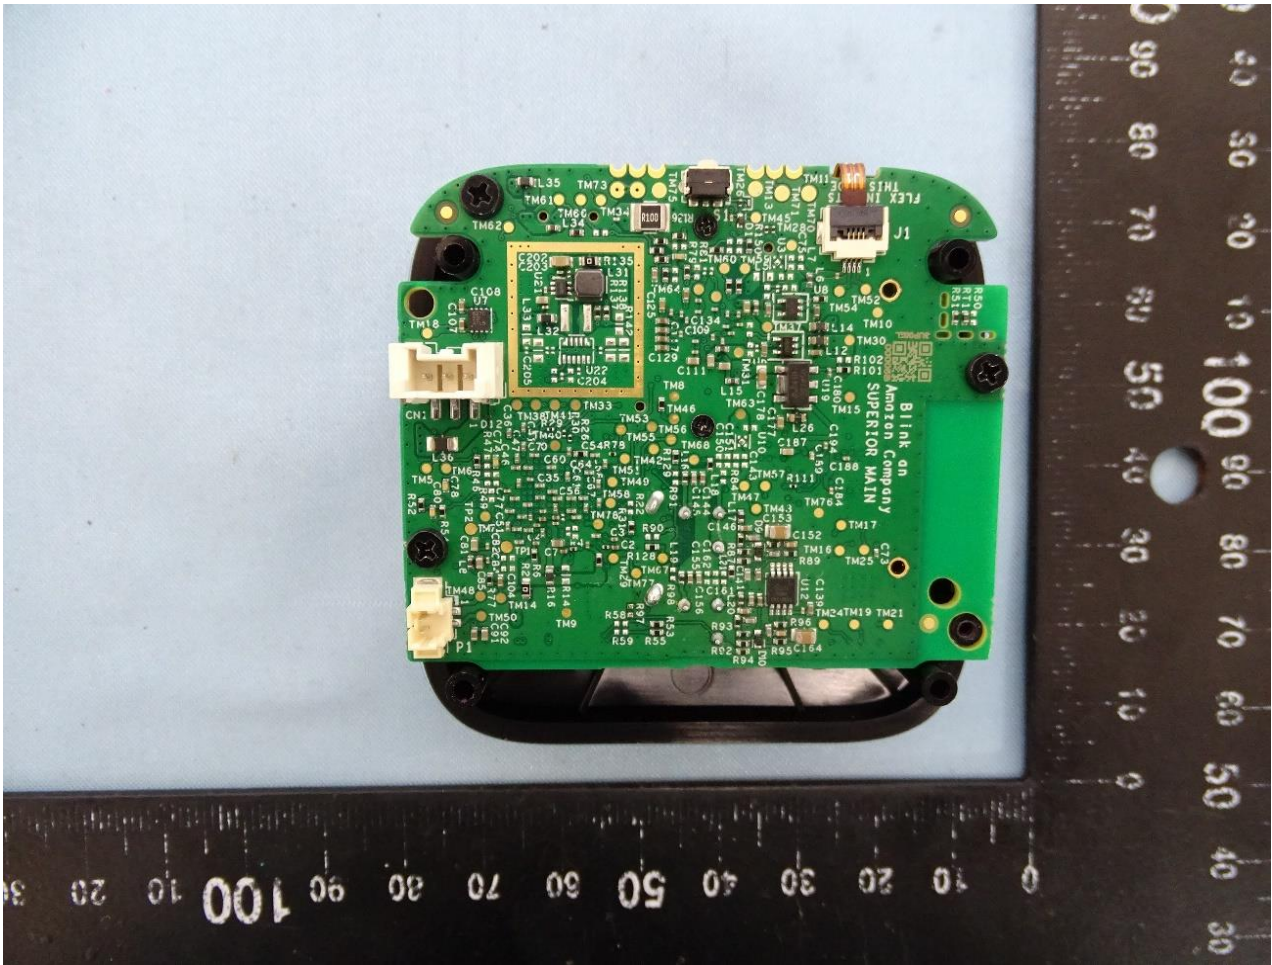

2. Internal Photograph of EUT

Brand Name: blink / Model Name: BFM00100U
BFM00100UW

WLAN Antenna

—THE END—