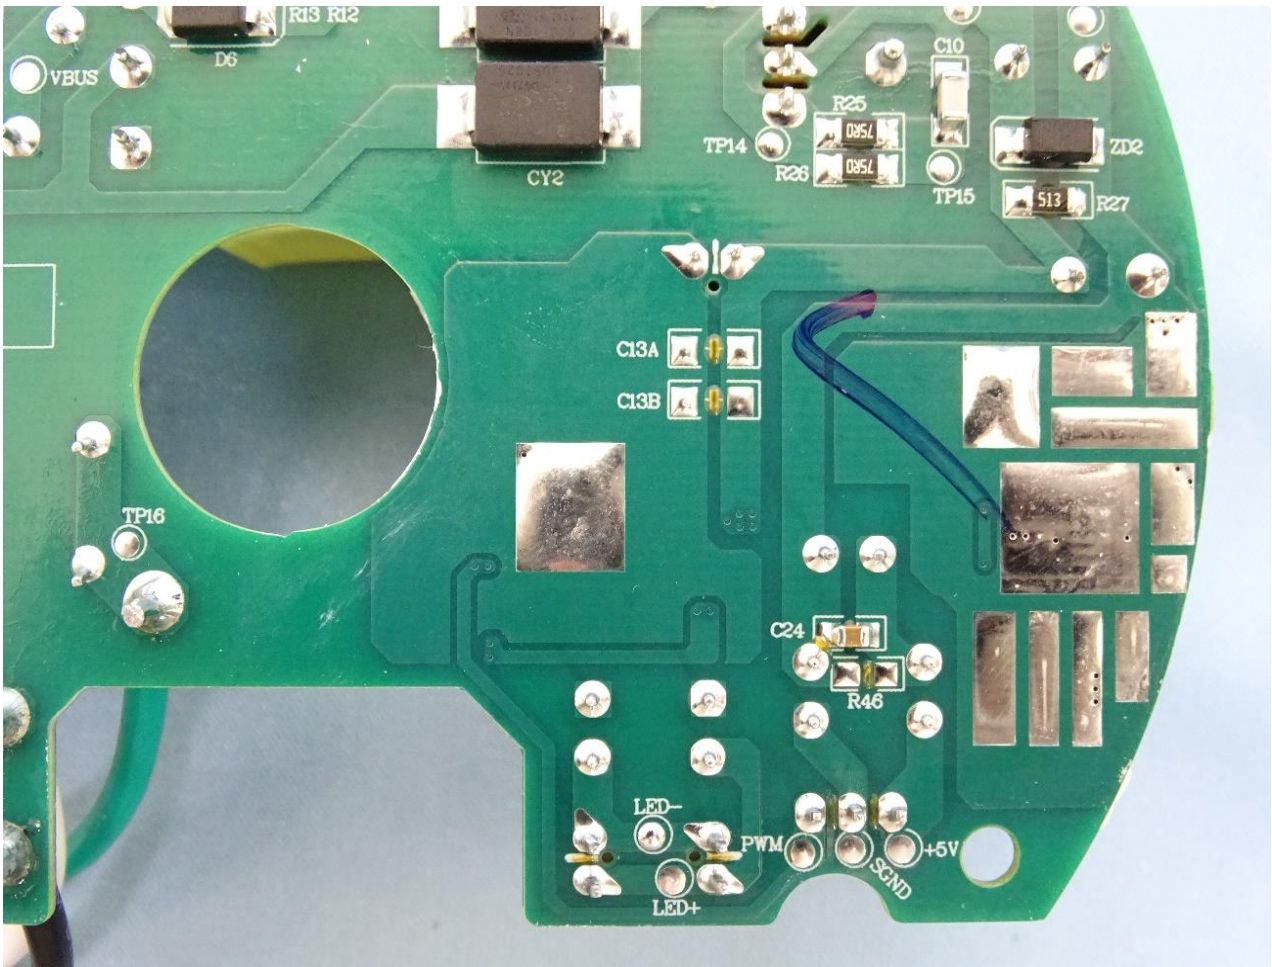

2. Internal Photograph of EUT

Brand Name: blink / Model Name: BFM00100U
BFM00100UW

WLAN Antenna

—THE END—