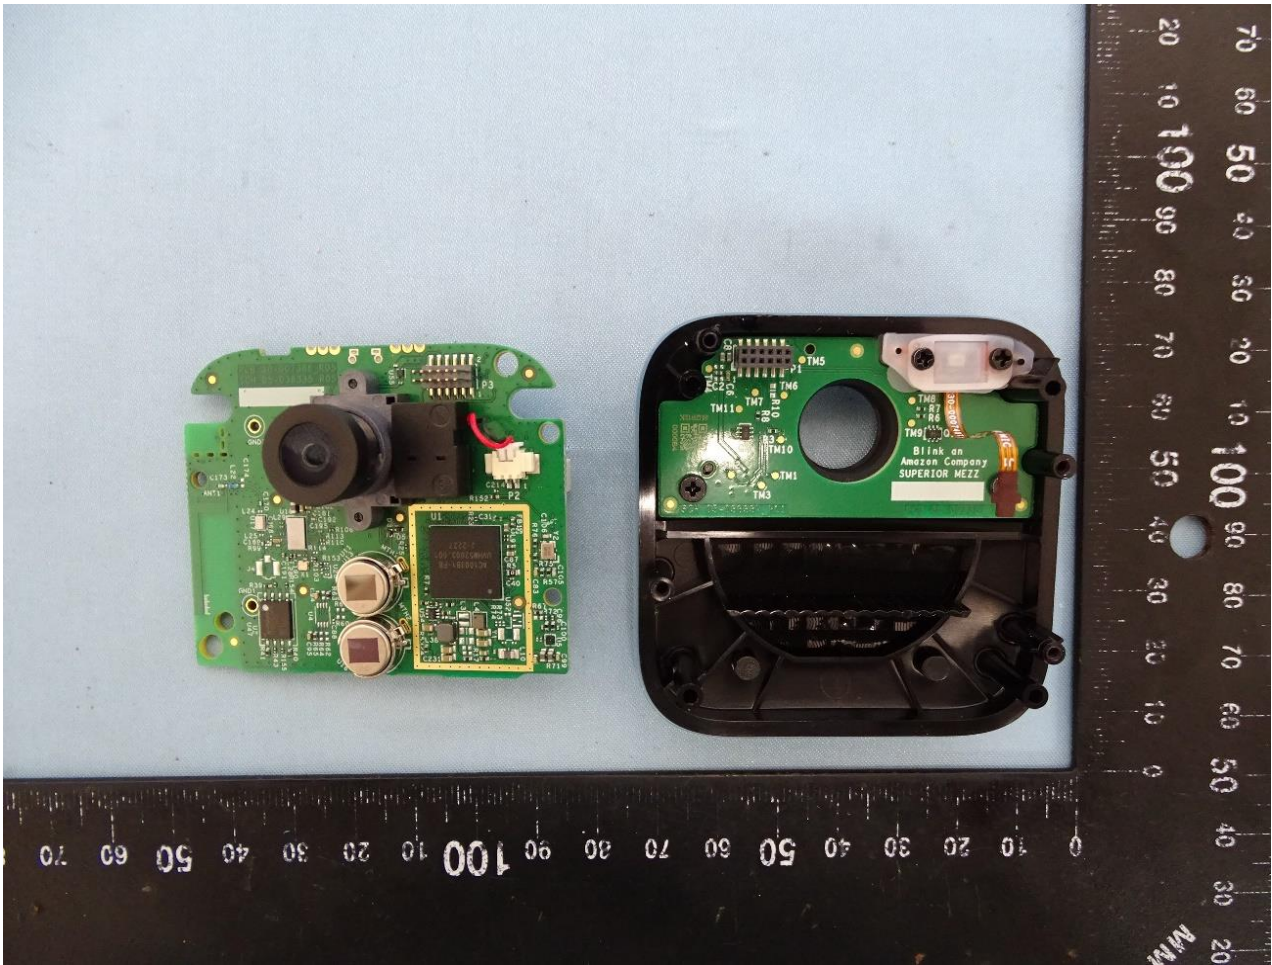

2. Internal Photograph of EUT

Brand Name: blink / Model Name: BFM00100U
BFM00100UW

WLAN Antenna

—THE END—