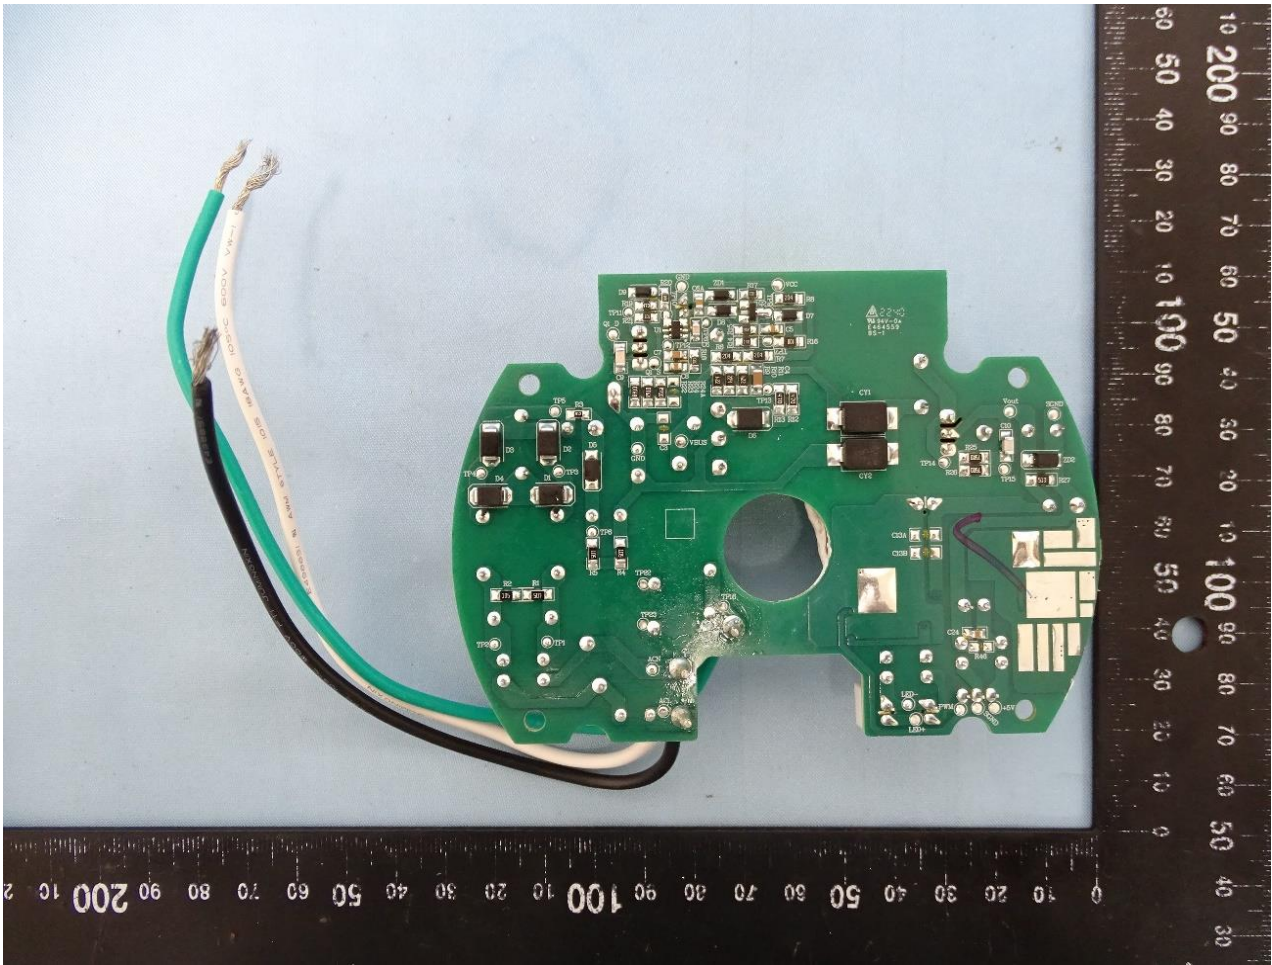

2. Internal Photograph of EUT

Brand Name: blink / Model Name: BFM00100U
BFM00100UW

WLAN Antenna

—THE END—