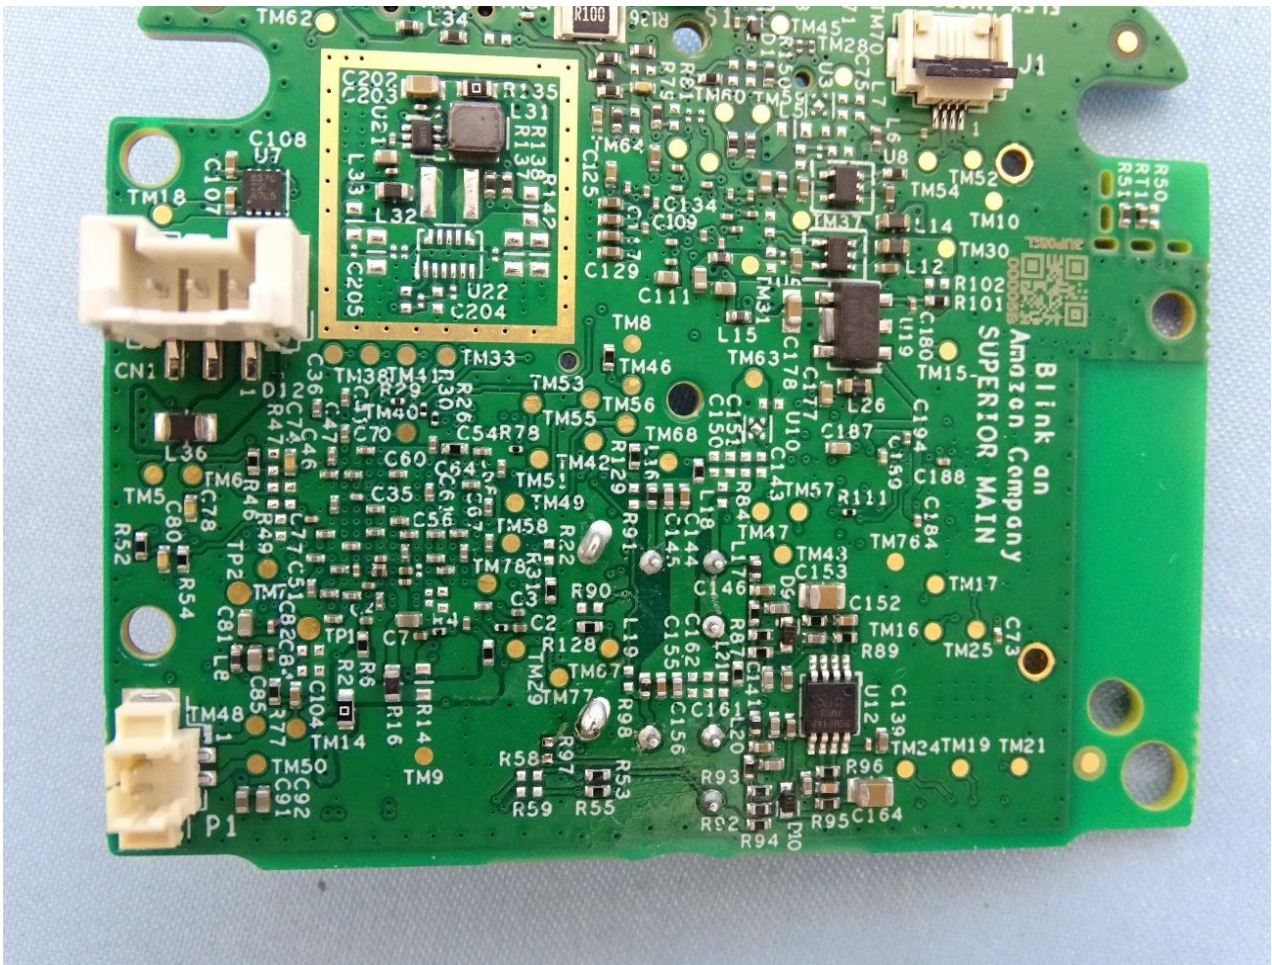

2. Internal Photograph of EUT

Brand Name: blink / Model Name: BFM00100U
BFM00100UW

WLAN Antenna

—THE END—