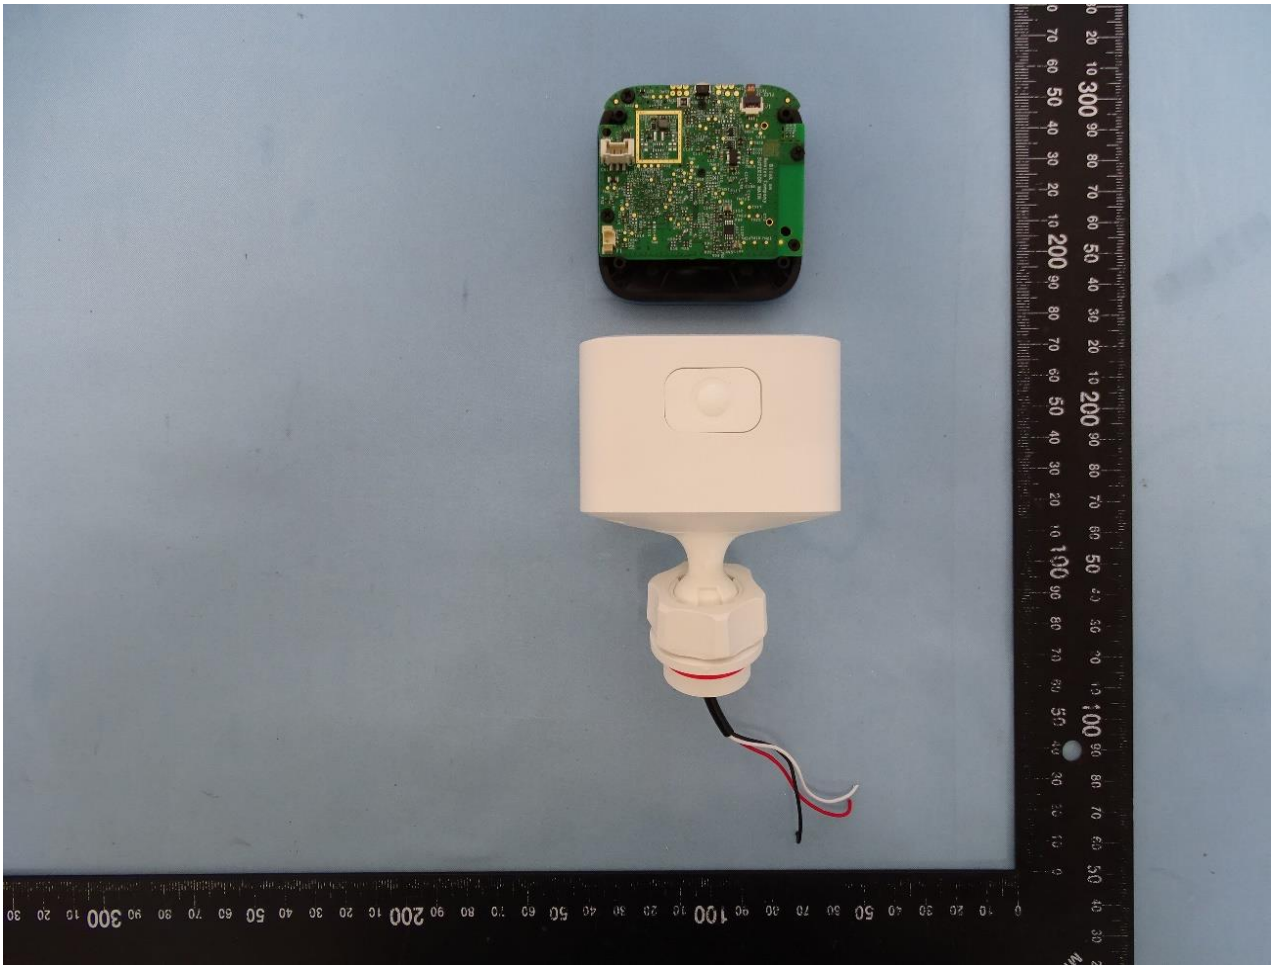

2. Internal Photograph of EUT

Brand Name: blink / Model Name: BFM00100U
BFM00100UW

WLAN Antenna

—THE END—