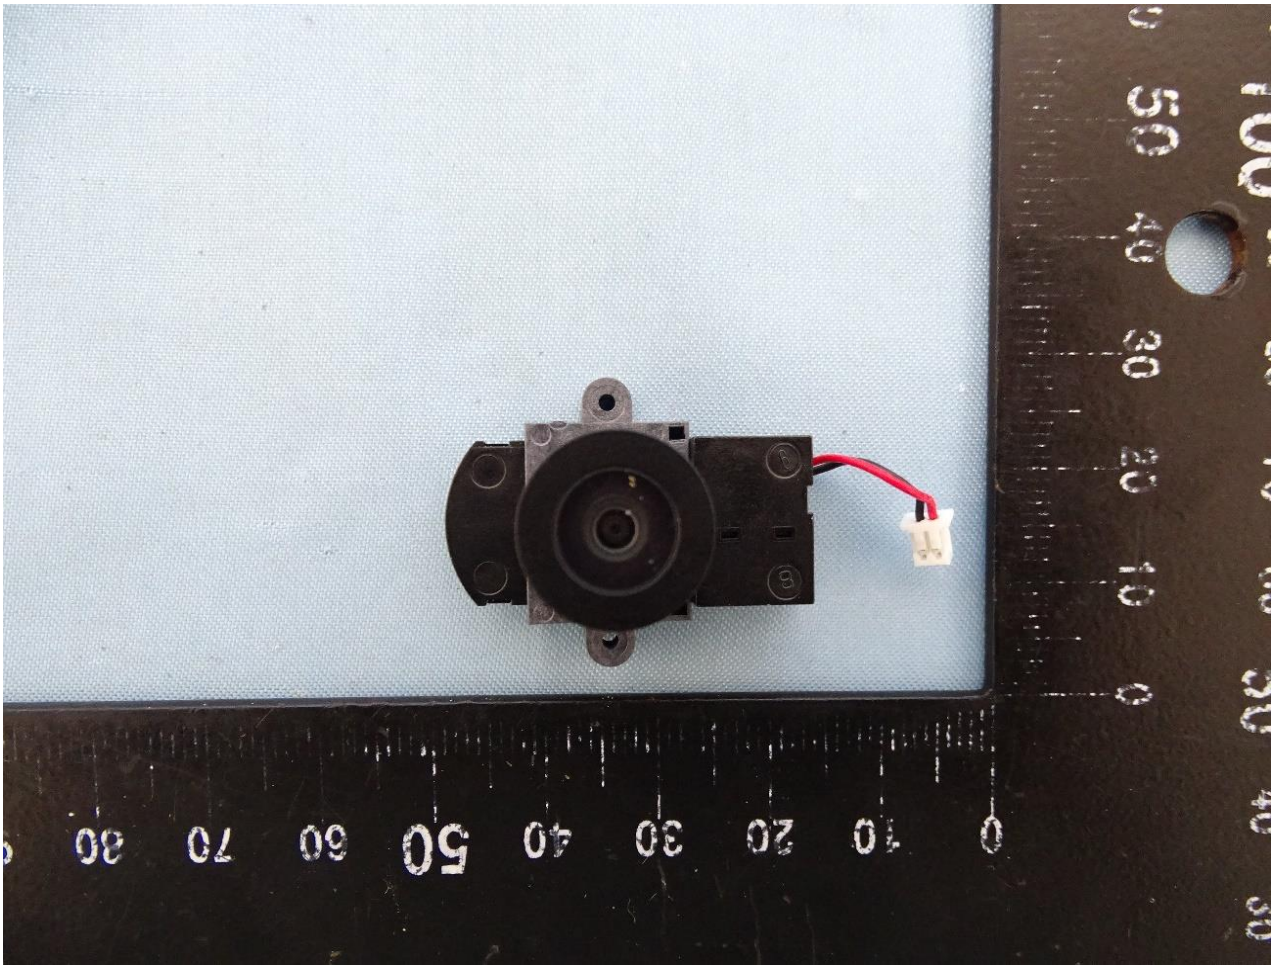

2. Internal Photograph of EUT

Brand Name: blink / Model Name: BFM00100U
BFM00100UW

WLAN Antenna

—THE END—