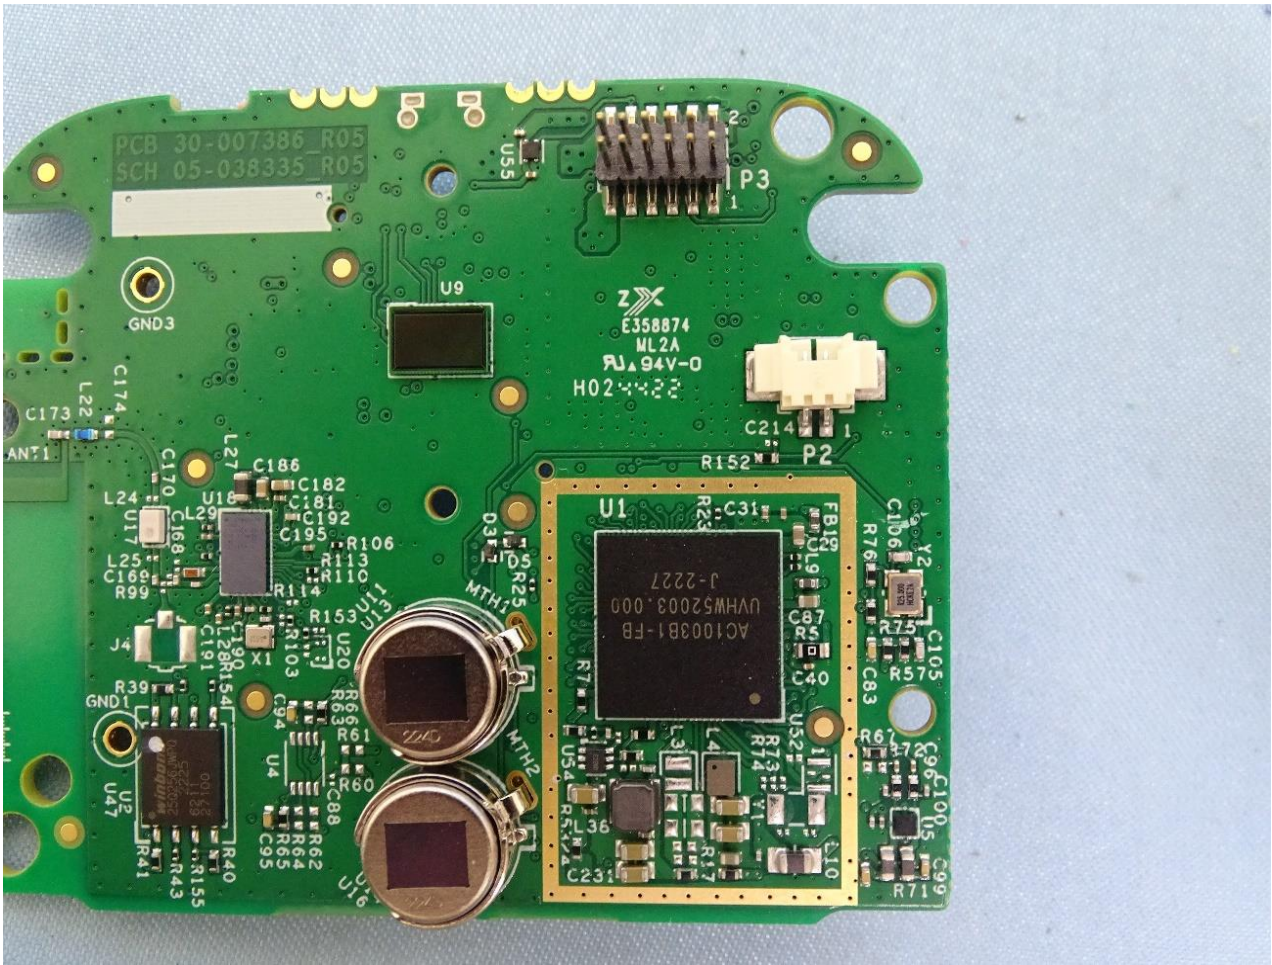

2. Internal Photograph of EUT

Brand Name: blink / Model Name: BFM00100U
BFM00100UW

WLAN Antenna

—THE END—