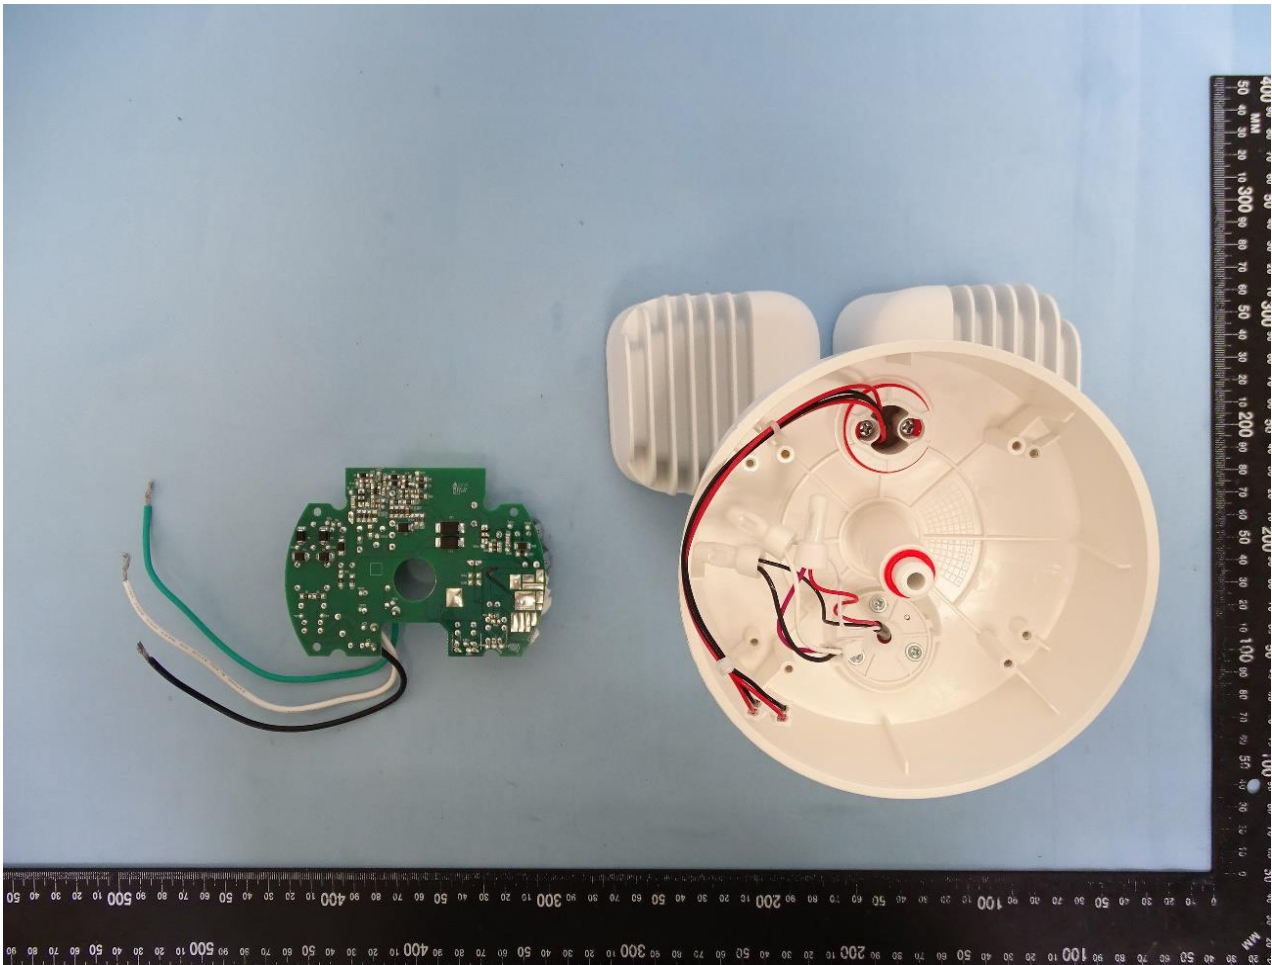

2. Internal Photograph of EUT

Brand Name: blink / Model Name: BFM00100U
BFM00100UW

WLAN Antenna

—THE END—