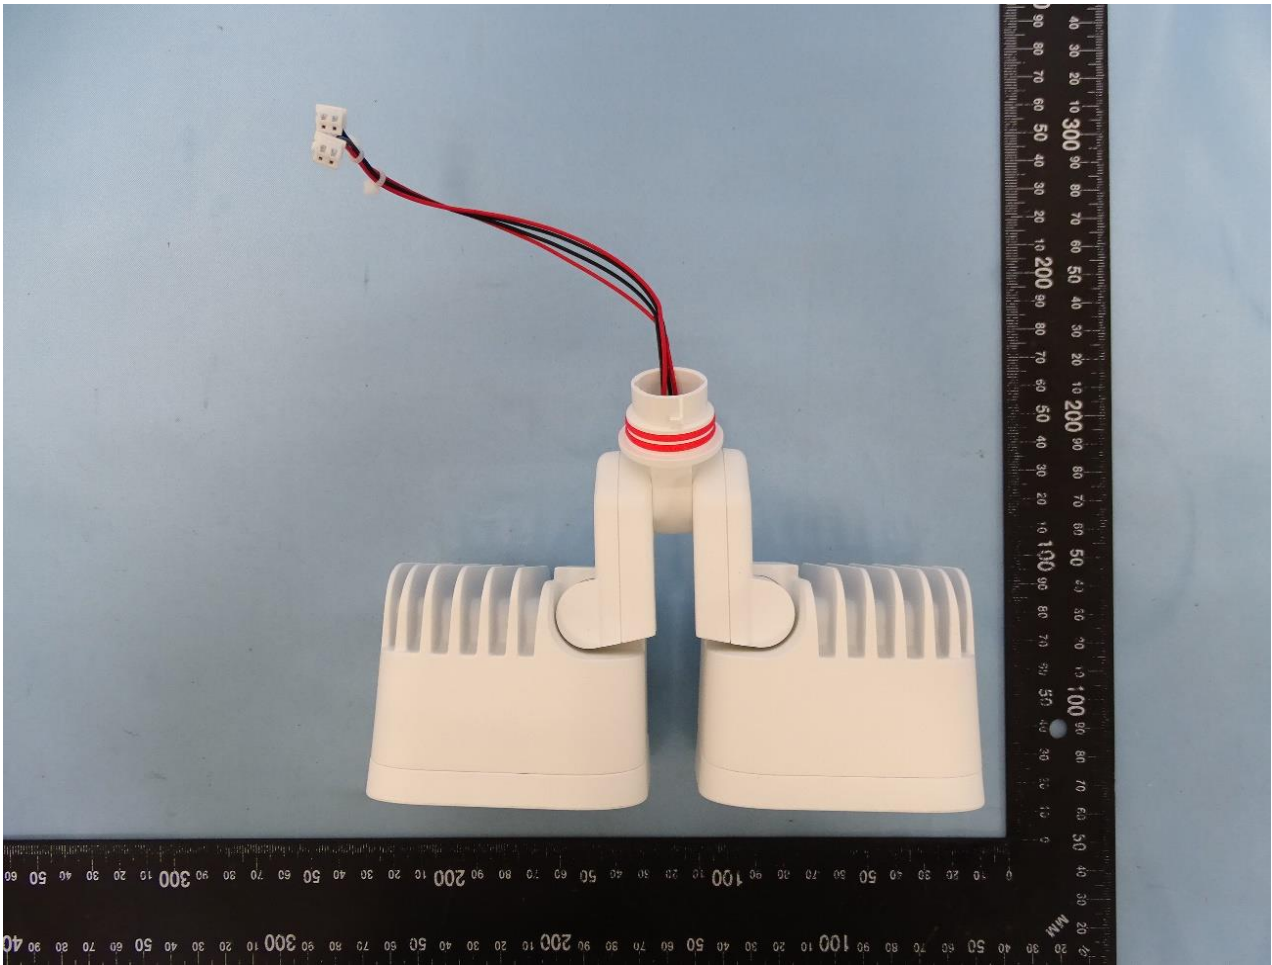

2. Internal Photograph of EUT

Brand Name: blink / Model Name: BFM00100U
BFM00100UW

WLAN Antenna

—THE END—