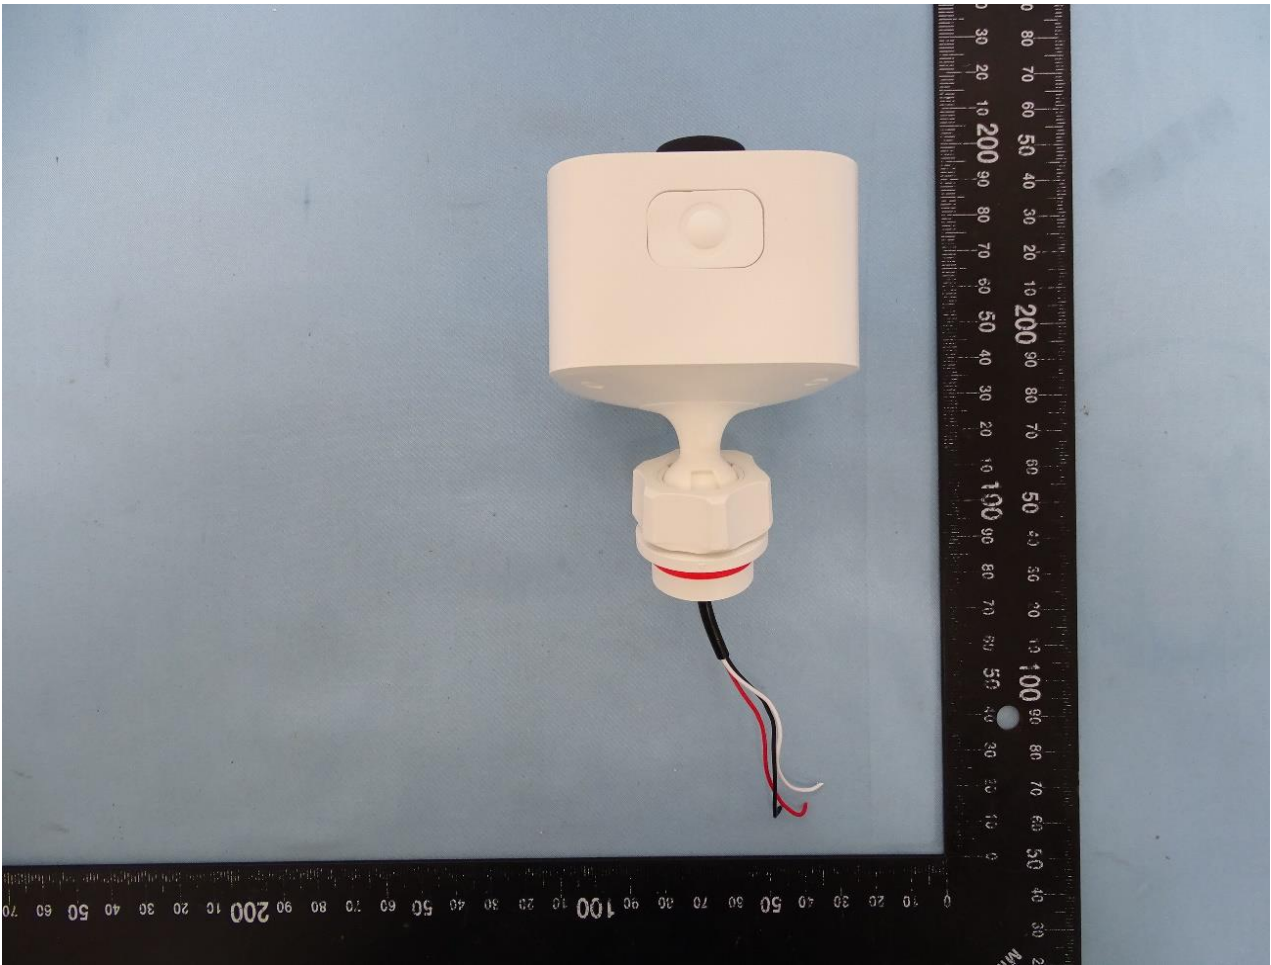

2. Internal Photograph of EUT

Brand Name: blink / Model Name: BFM00100U
BFM00100UW

WLAN Antenna

—THE END—