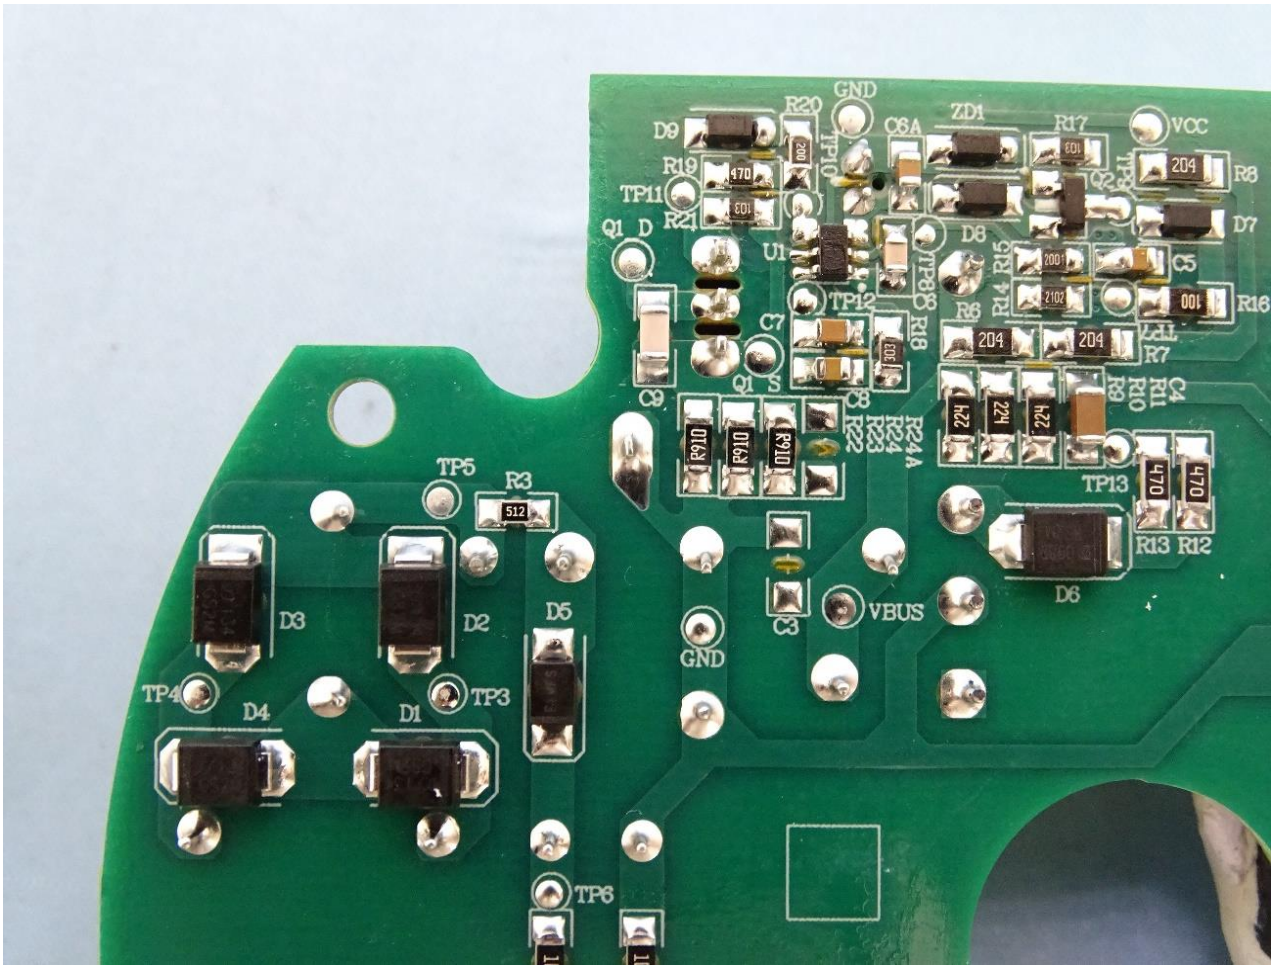

2. Internal Photograph of EUT

Brand Name: blink / Model Name: BFM00100U
BFM00100UW

WLAN Antenna

—THE END—