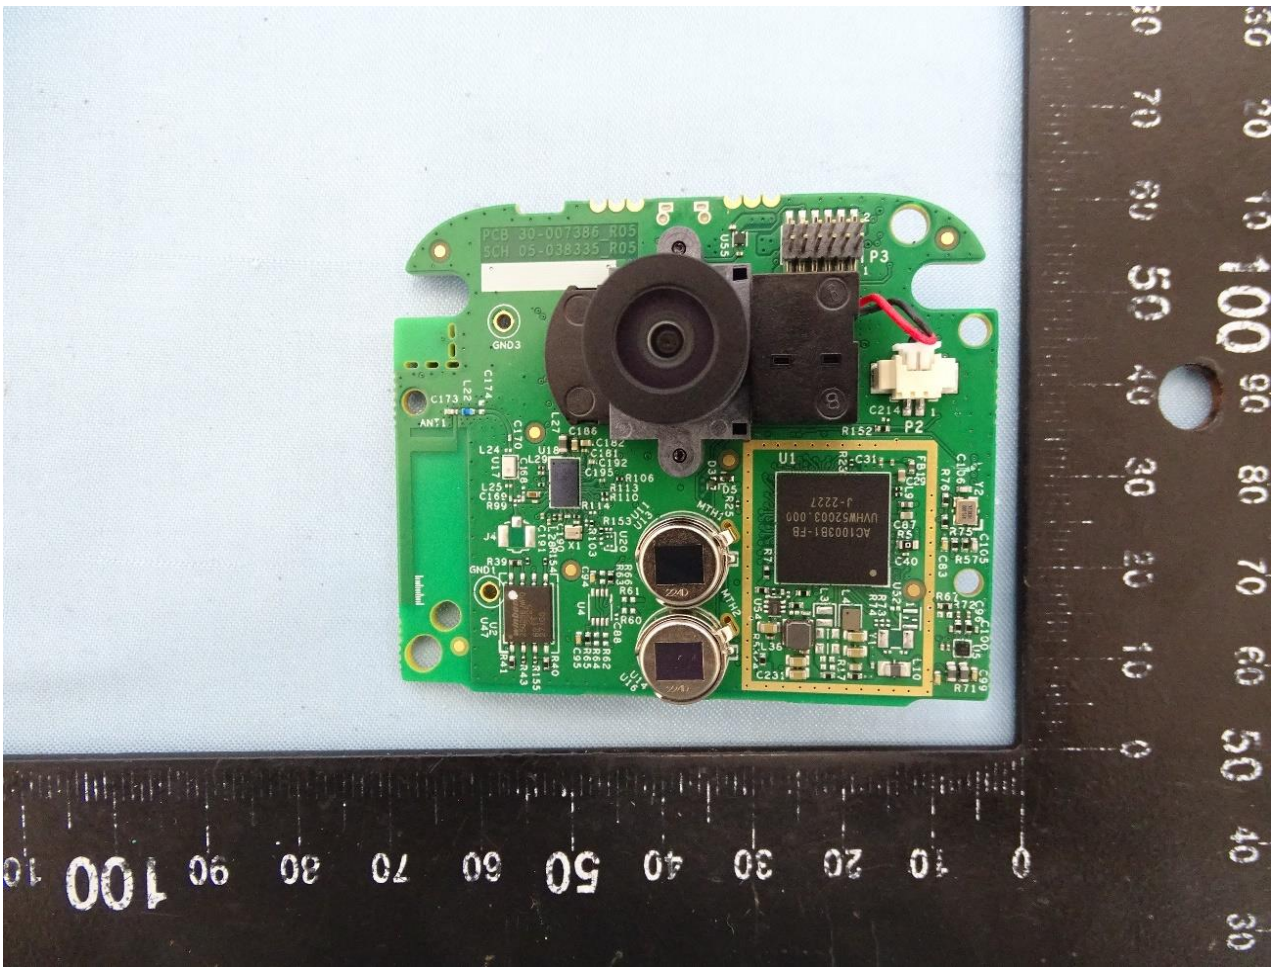

2. Internal Photograph of EUT

Brand Name: blink / Model Name: BFM00100U
BFM00100UW

WLAN Antenna

—THE END—