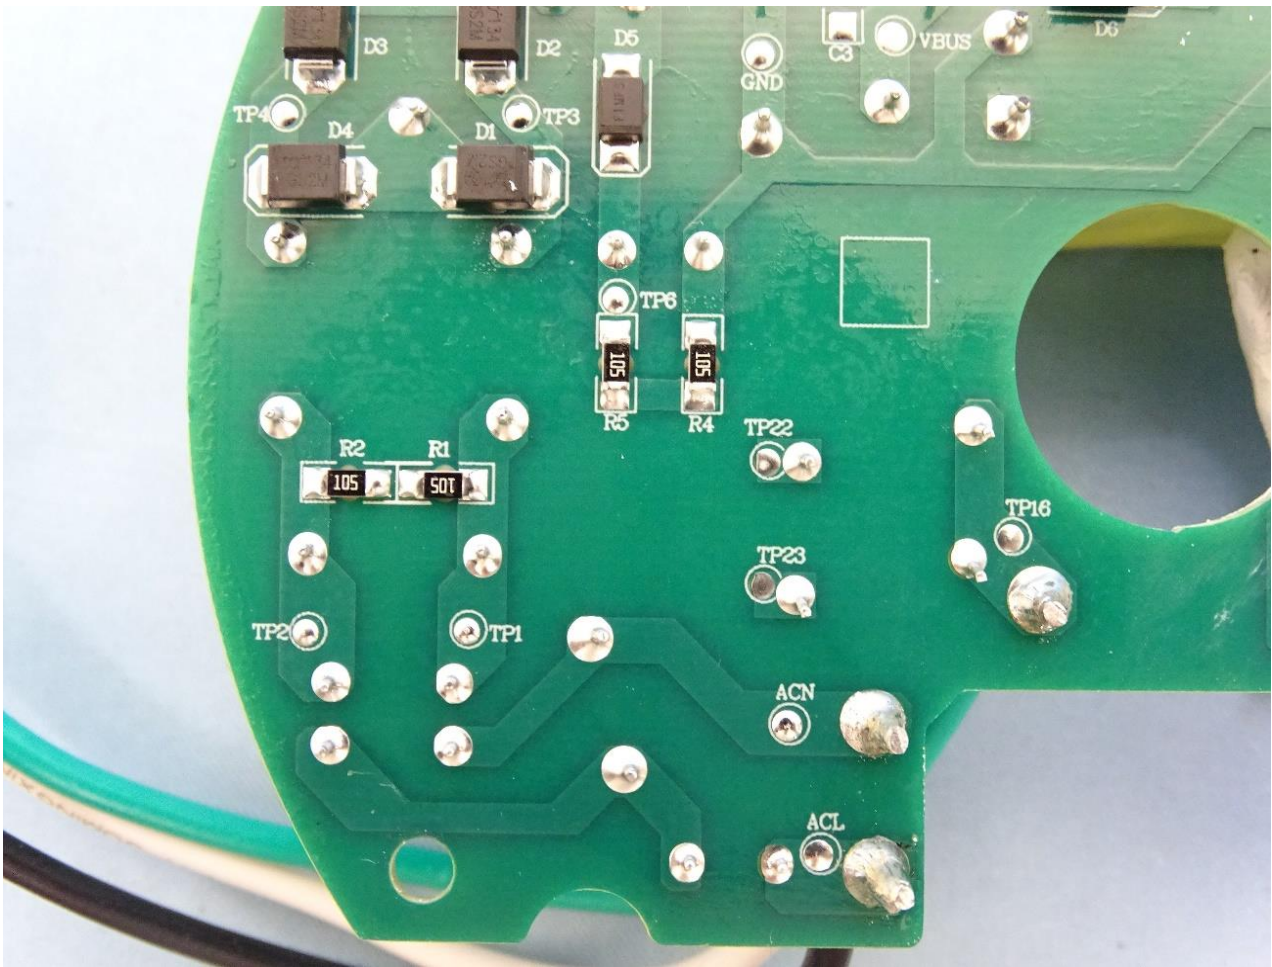

2. Internal Photograph of EUT

Brand Name: blink / Model Name: BFM00100U
BFM00100UW

WLAN Antenna

—THE END—