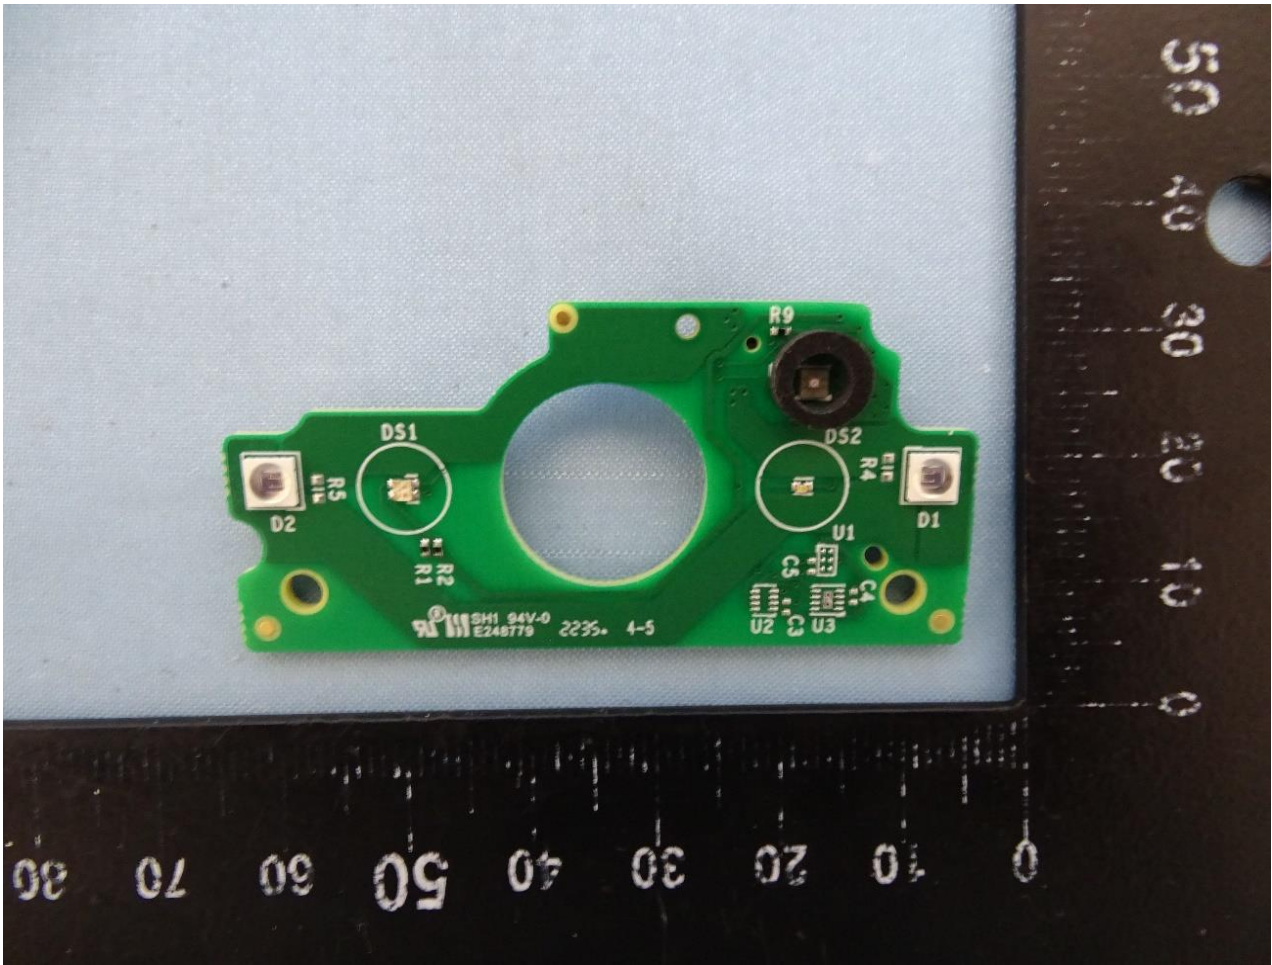

2. Internal Photograph of EUT

Brand Name: blink / Model Name: BFM00100U
BFM00100UW

WLAN Antenna

—THE END—