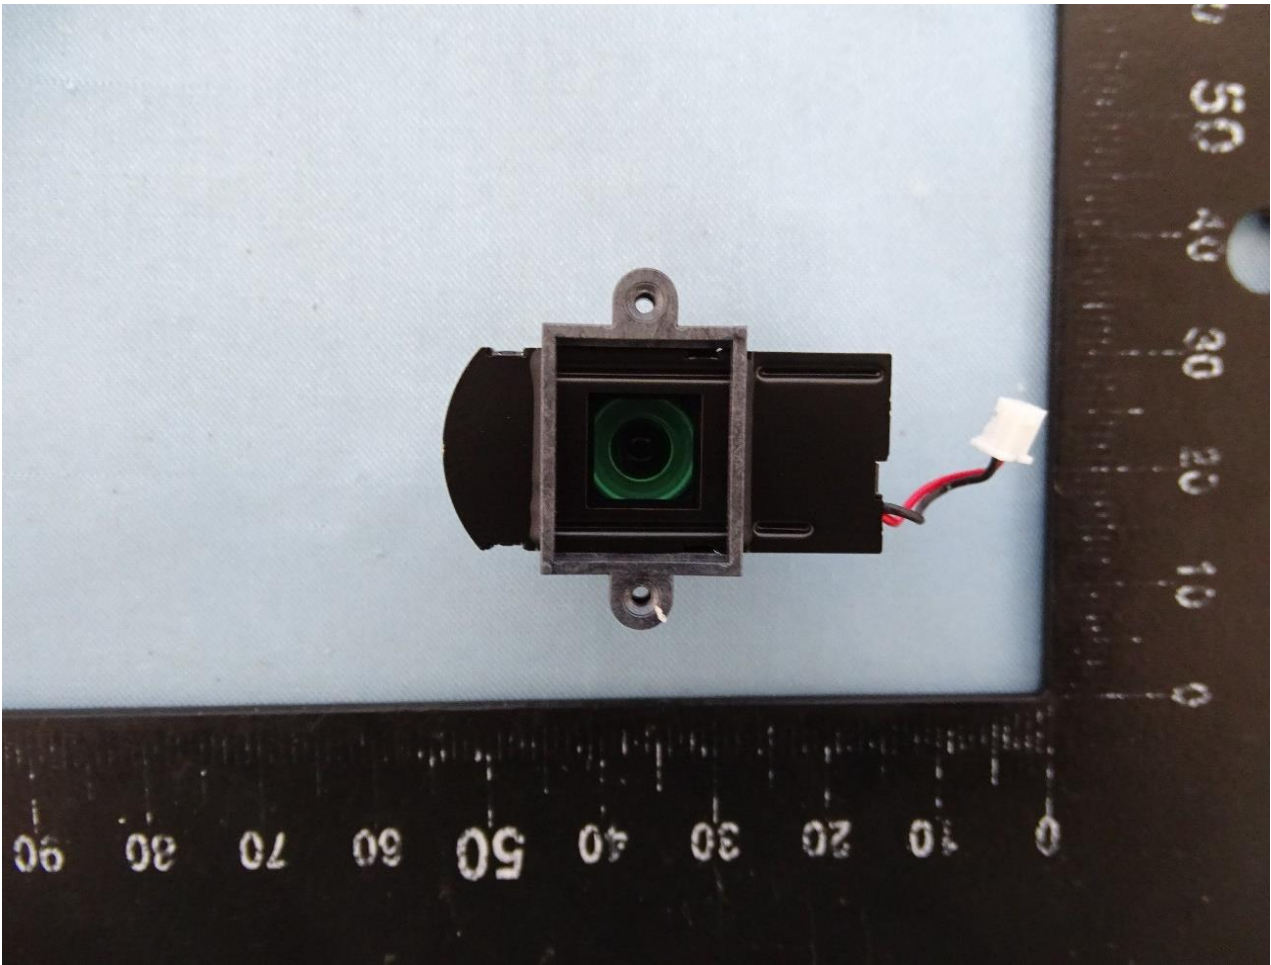

2. Internal Photograph of EUT

Brand Name: blink / Model Name: BFM00100U
BFM00100UW

WLAN Antenna

—THE END—