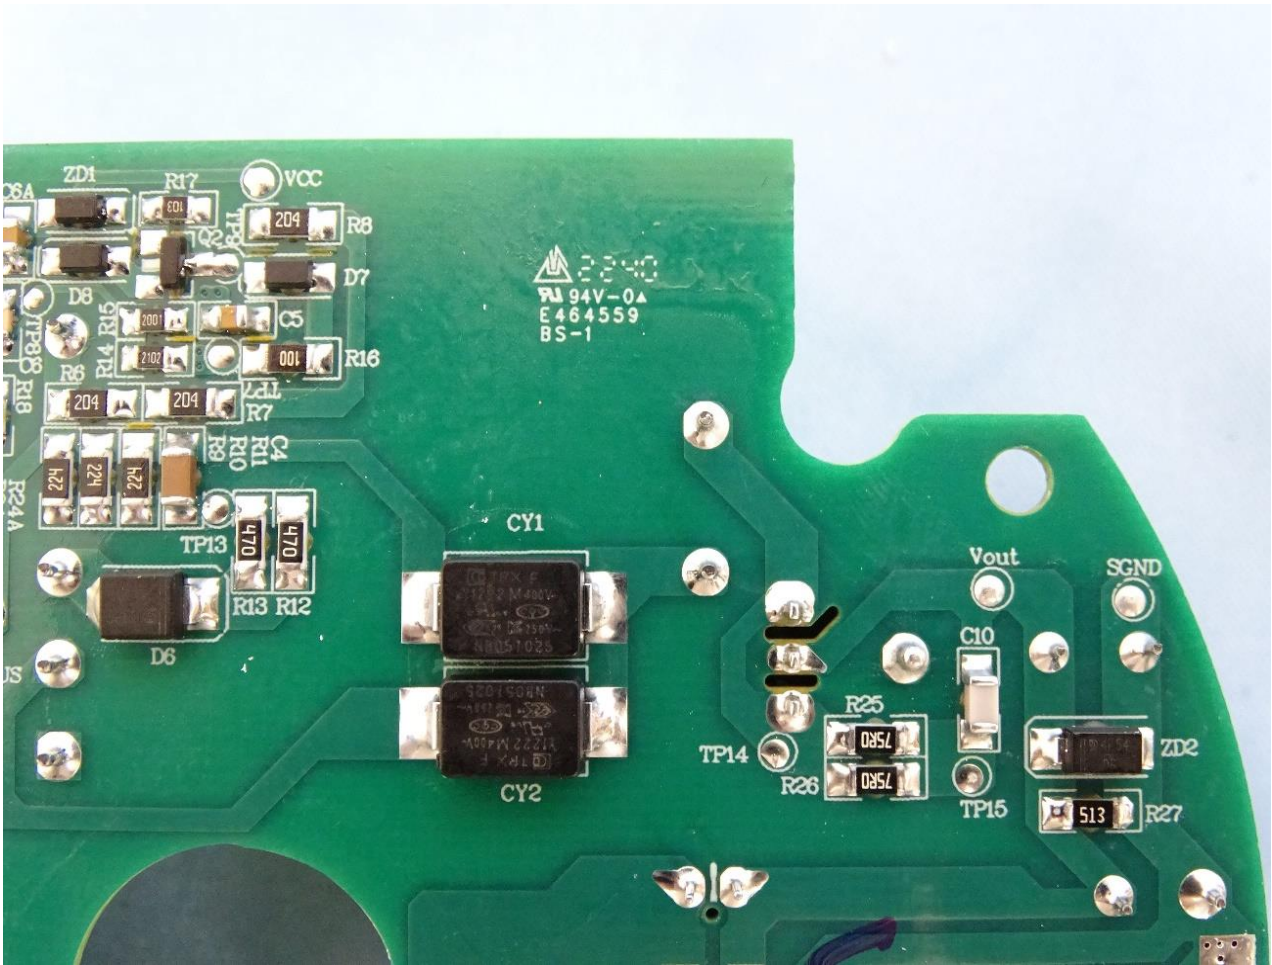

2. Internal Photograph of EUT

Brand Name: blink / Model Name: BFM00100U
BFM00100UW

WLAN Antenna

—THE END—