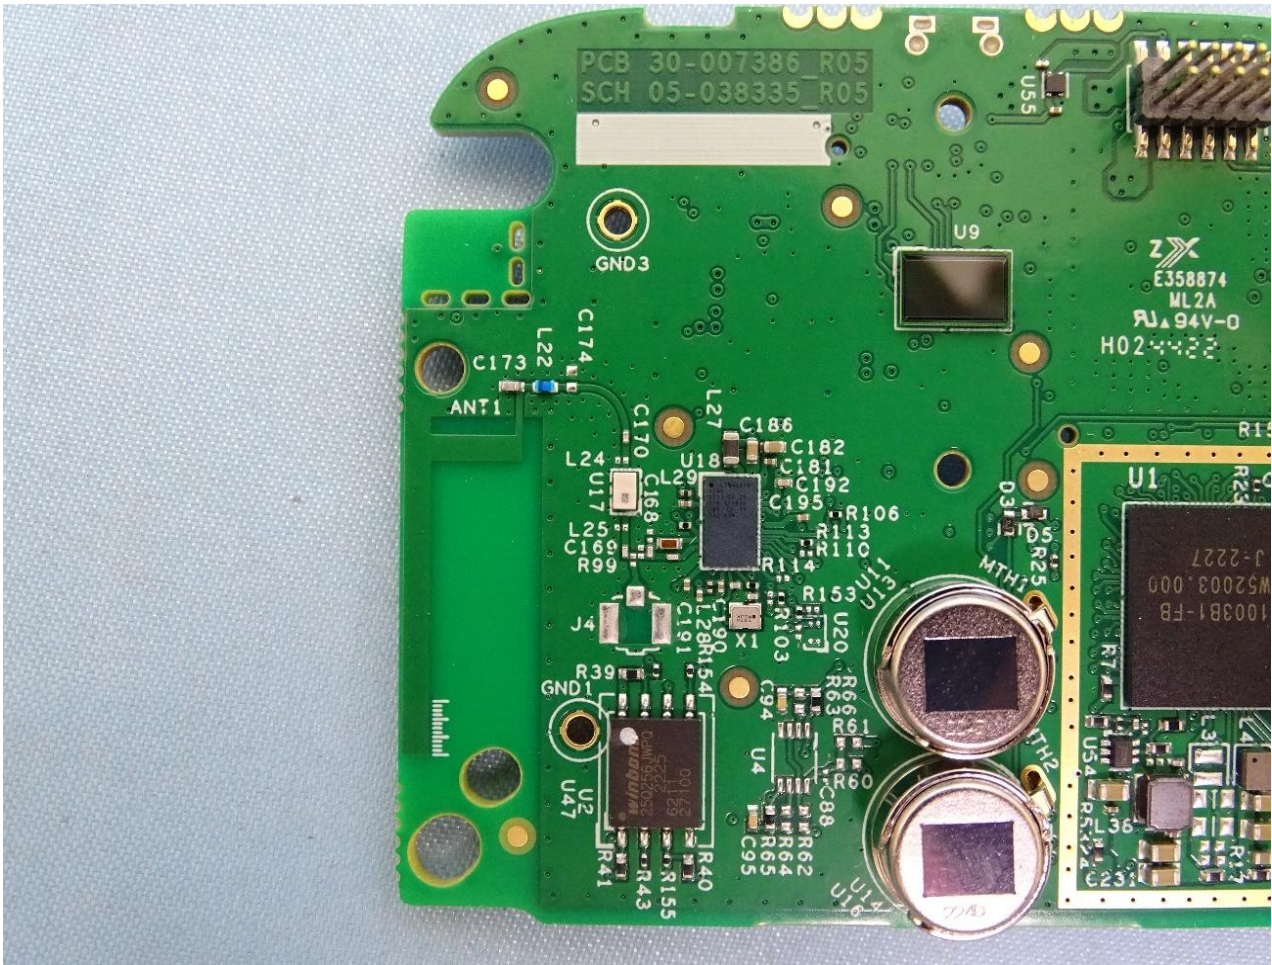

2. Internal Photograph of EUT

Brand Name: blink / Model Name: BFM00100U
BFM00100UW

WLAN Antenna

—THE END—