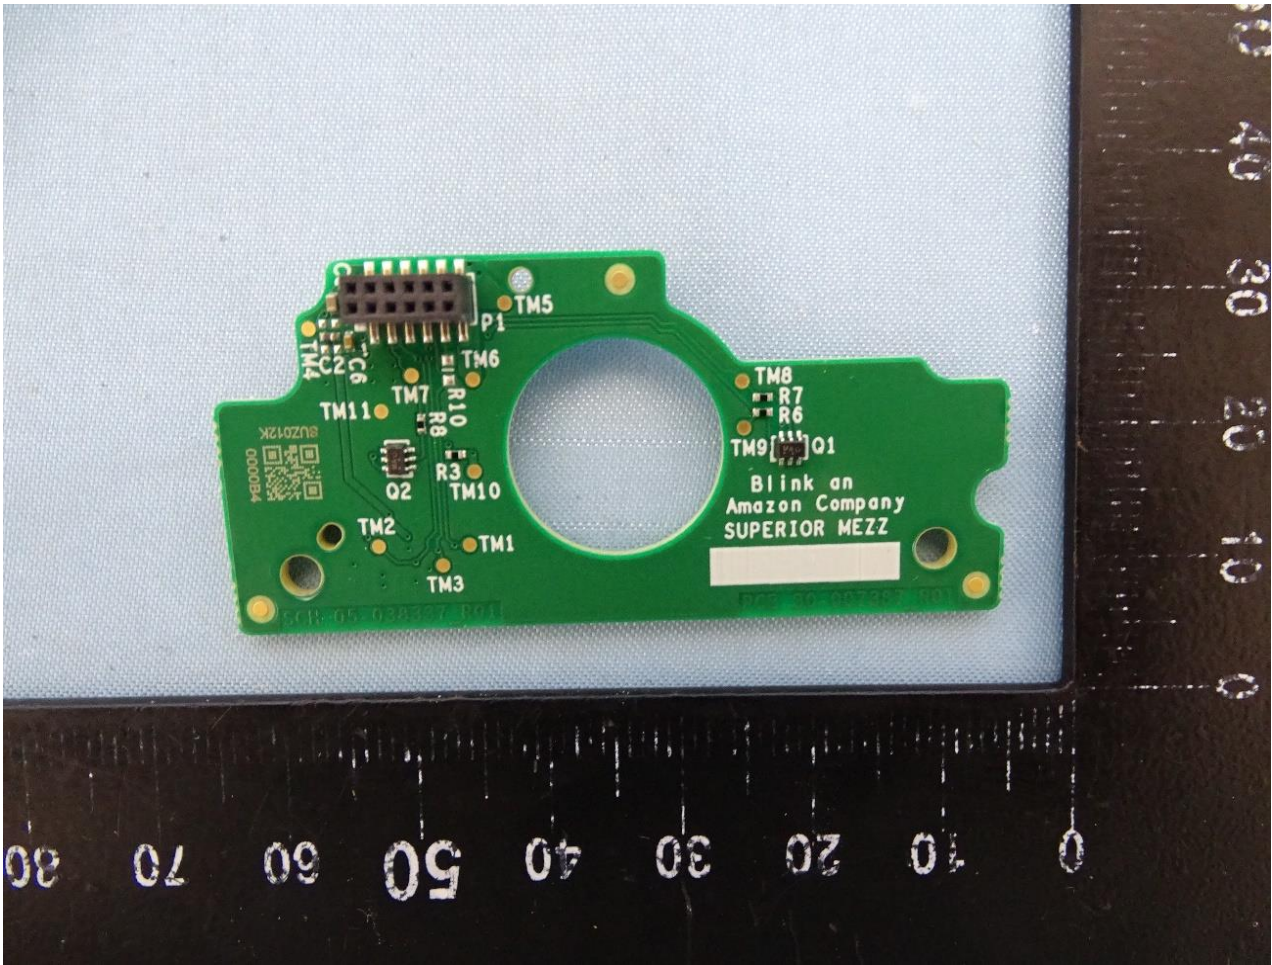

2. Internal Photograph of EUT

Brand Name: blink / Model Name: BFM00100U
BFM00100UW

WLAN Antenna

—THE END—