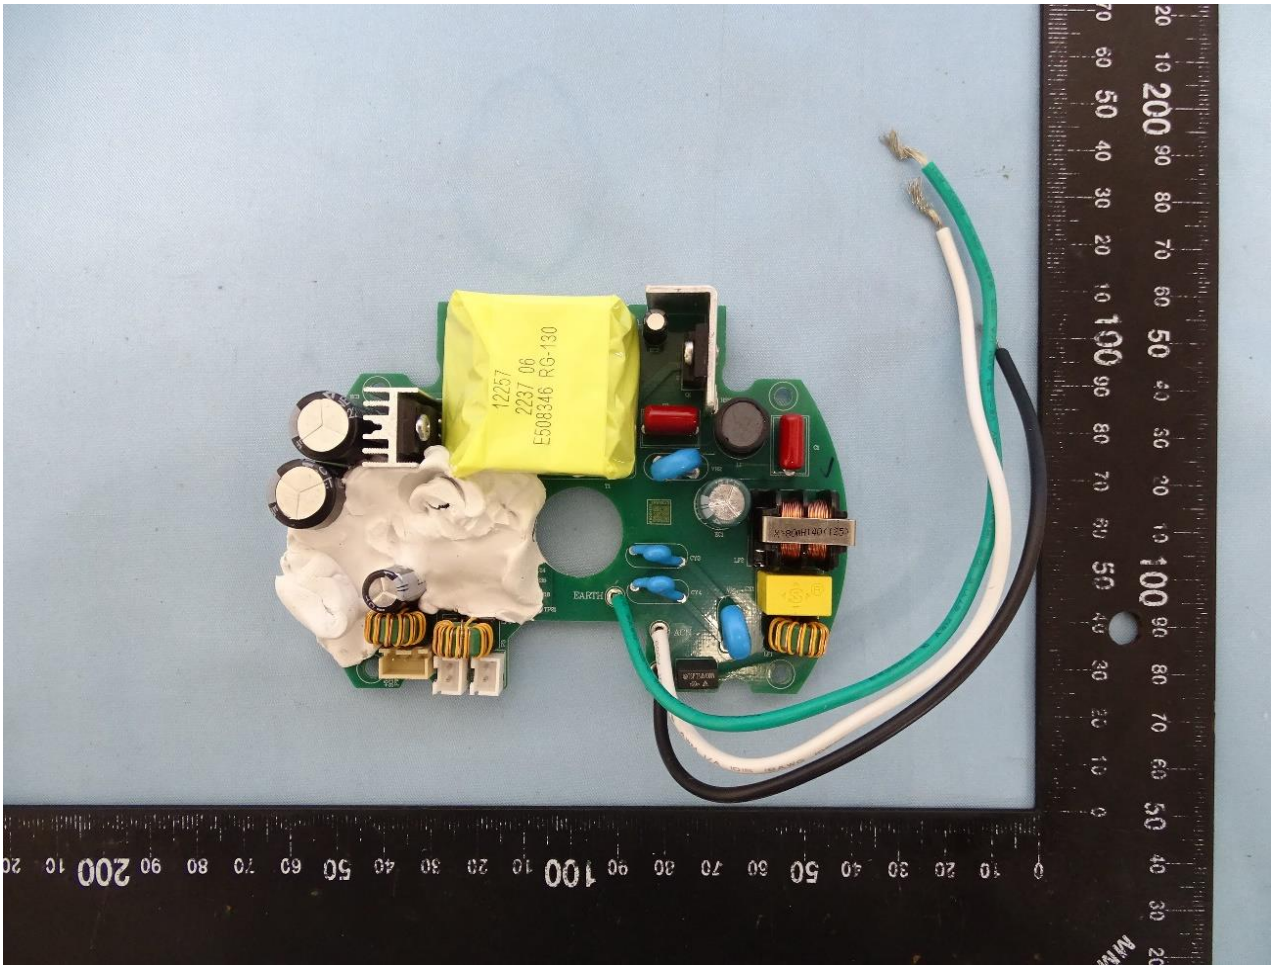

2. Internal Photograph of EUT

Brand Name: blink / Model Name: BFM00100U
BFM00100UW

WLAN Antenna

—THE END—