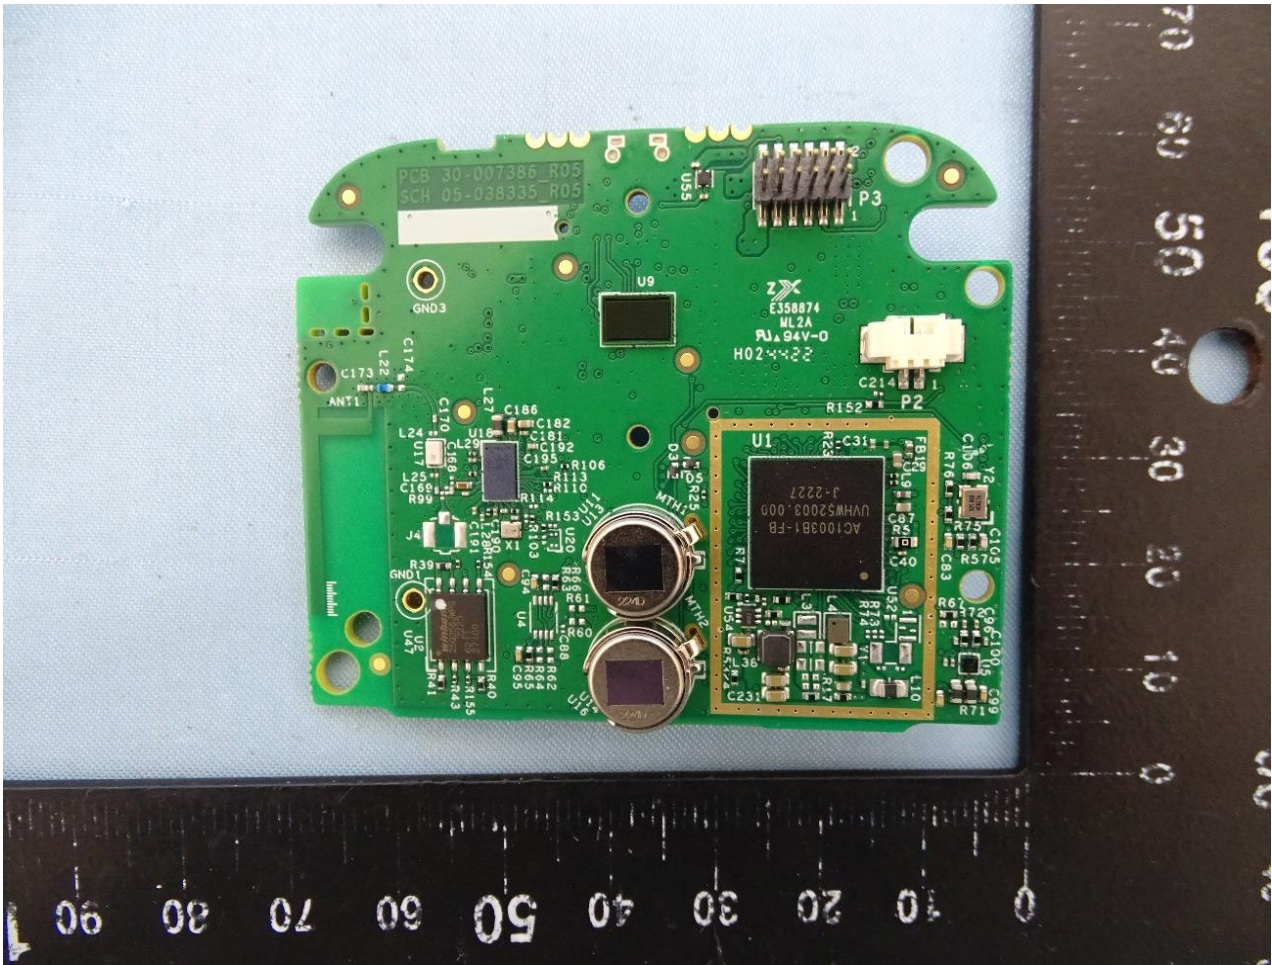

2. Internal Photograph of EUT

Brand Name: blink / Model Name: BFM00100U
BFM00100UW

WLAN Antenna

—THE END—