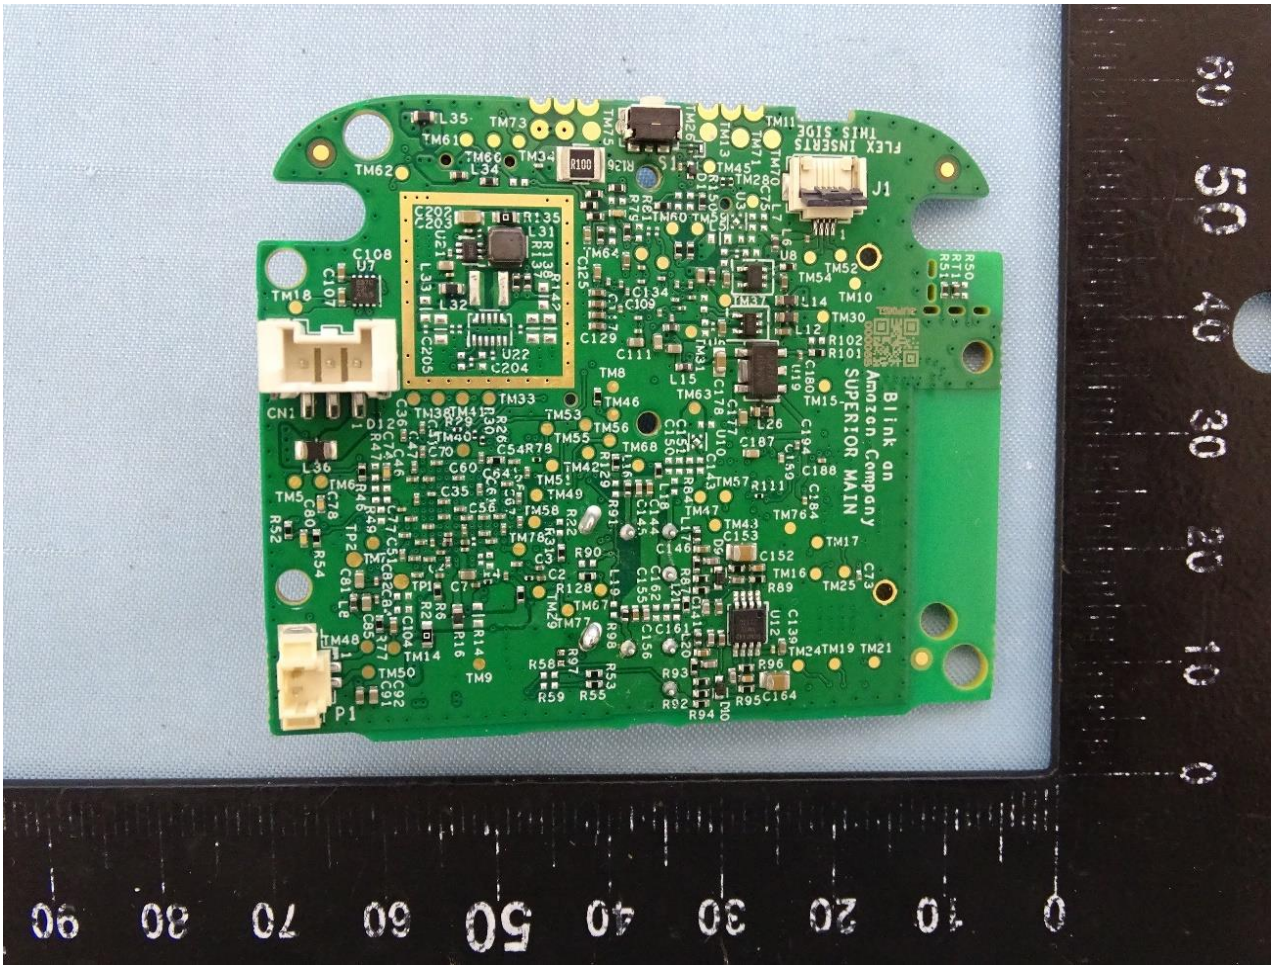

2. Internal Photograph of EUT

Brand Name: blink / Model Name: BFM00100U
BFM00100UW

WLAN Antenna

—THE END—