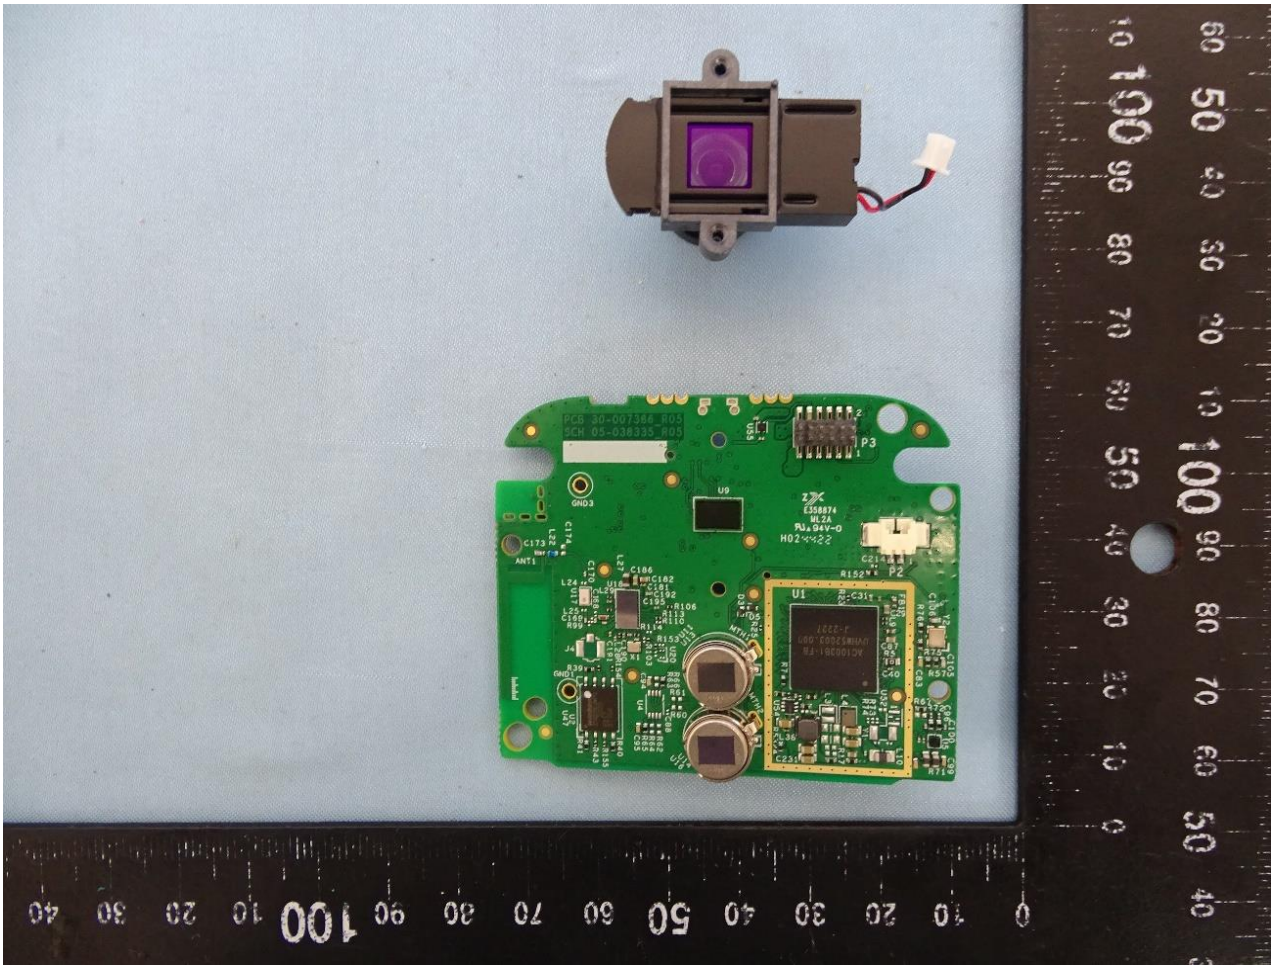

2. Internal Photograph of EUT

Brand Name: blink / Model Name: BFM00100U
BFM00100UW

WLAN Antenna

—THE END—