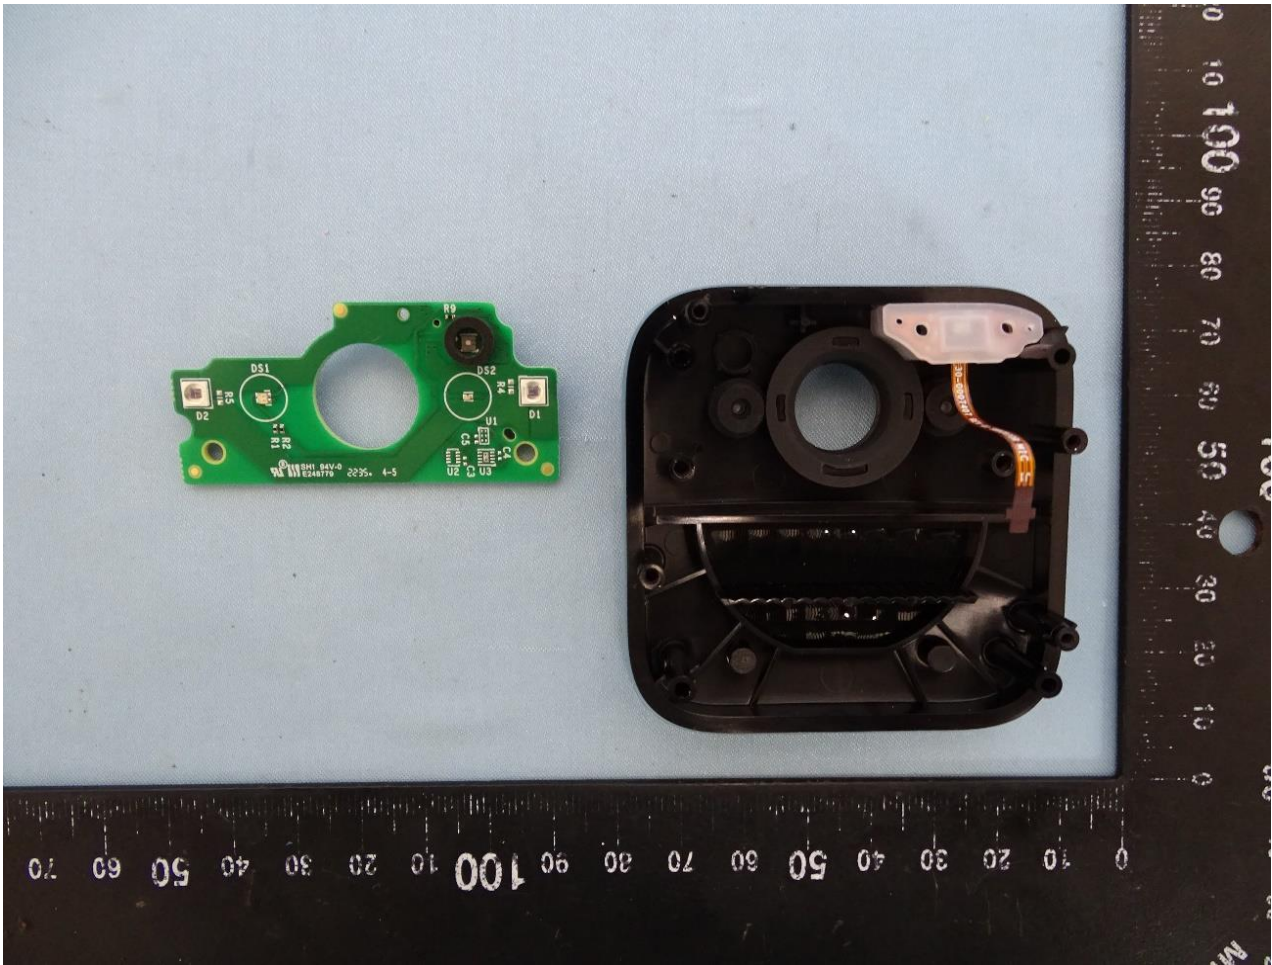

2. Internal Photograph of EUT

Brand Name: blink / Model Name: BFM00100U
BFM00100UW

WLAN Antenna

—THE END—