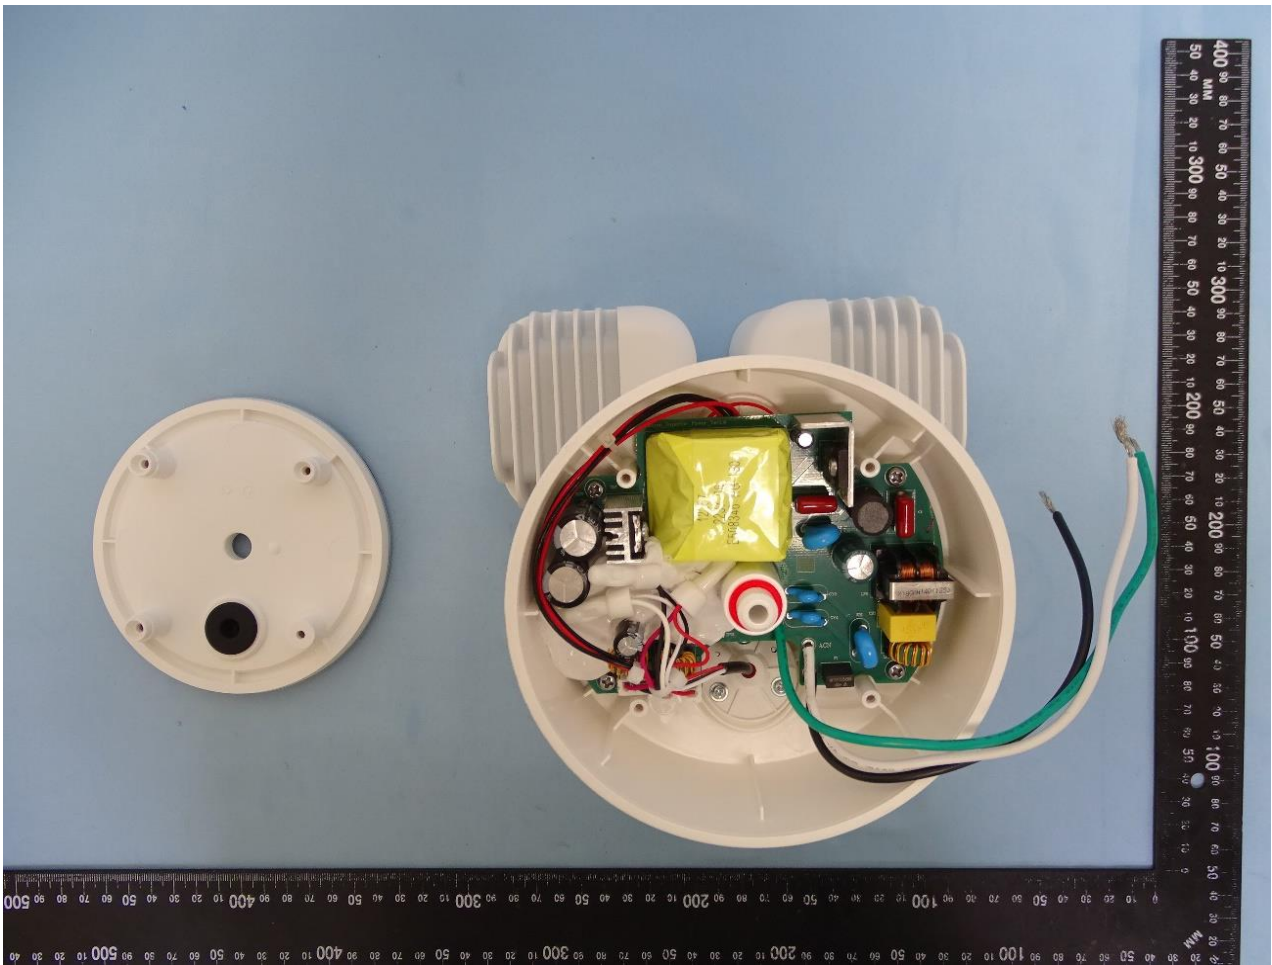

2. Internal Photograph of EUT

Brand Name: blink / Model Name: BFM00100U
BFM00100UW

WLAN Antenna

—THE END—