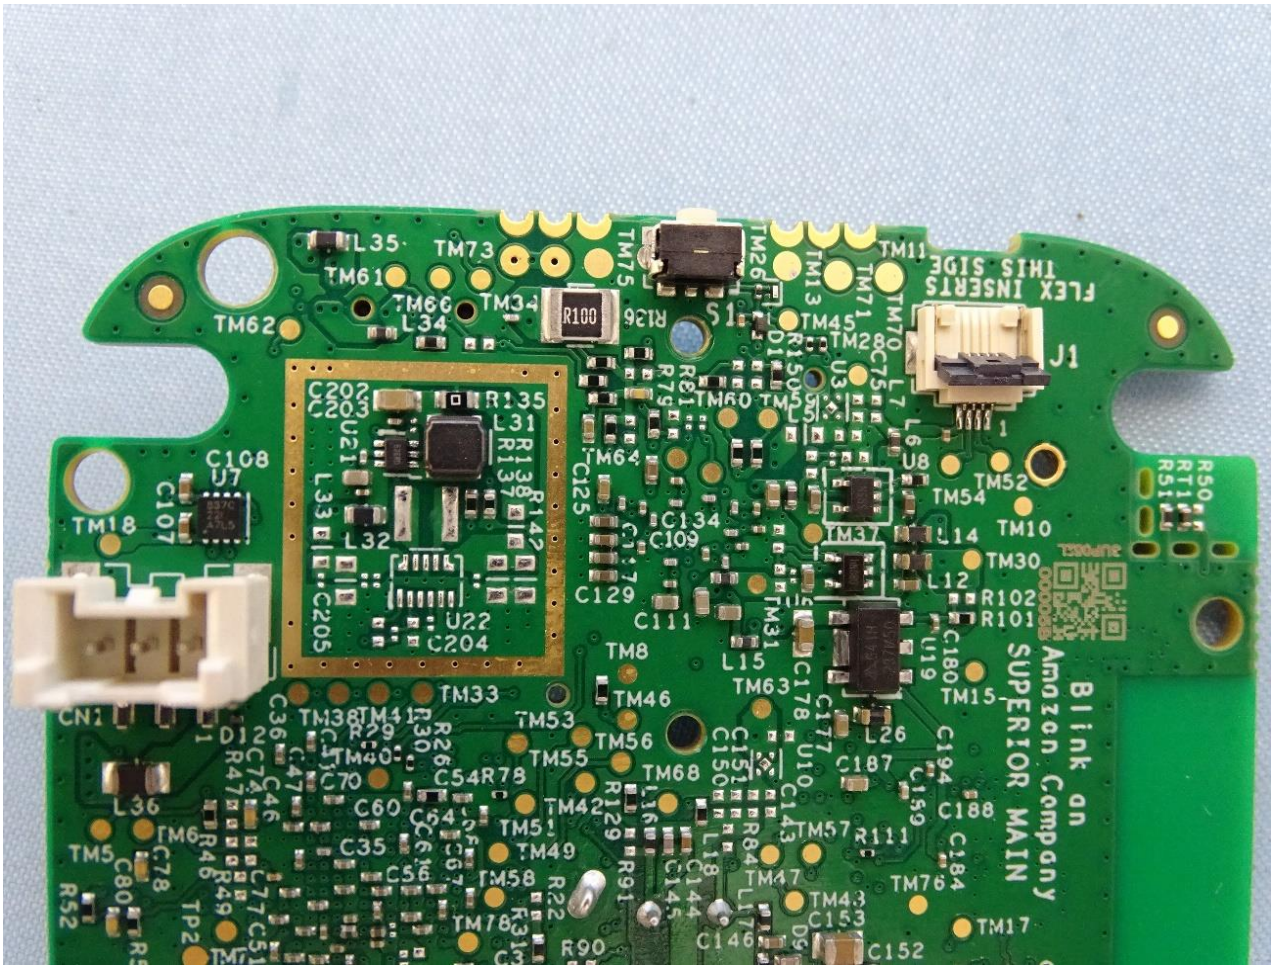

2. Internal Photograph of EUT

Brand Name: blink / Model Name: BFM00100U
BFM00100UW

WLAN Antenna

—THE END—