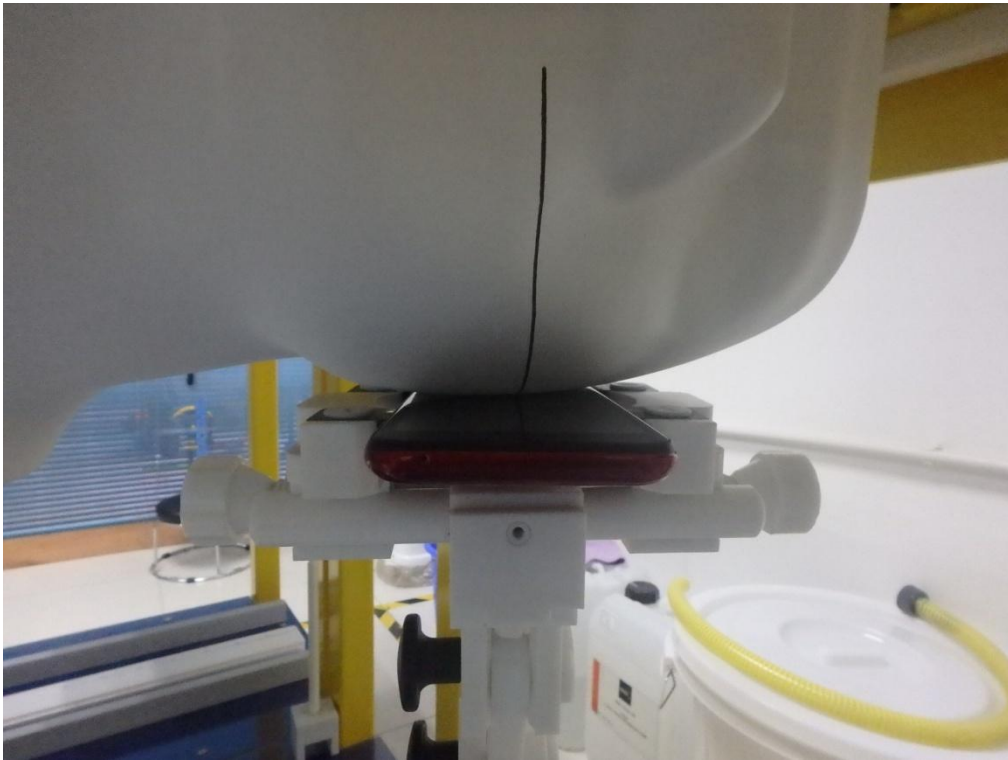

# Test Setup Photos

LEFT-CHEEK TOUCH

LEFT-TILT 15°

RIGHT- CHEEK TOUCH

RIGHT-TILT 15°

Body Back 5mm

Body Front 5mm

Edge 1(Top) 10mm-Hotspot Mode

Edge 2(Right) 10mm-Hotspot Mode

Edge 3(Bottom) 10mm-Hotspot Mode

Edge 4(Left) 10mm-Hotspot Mode