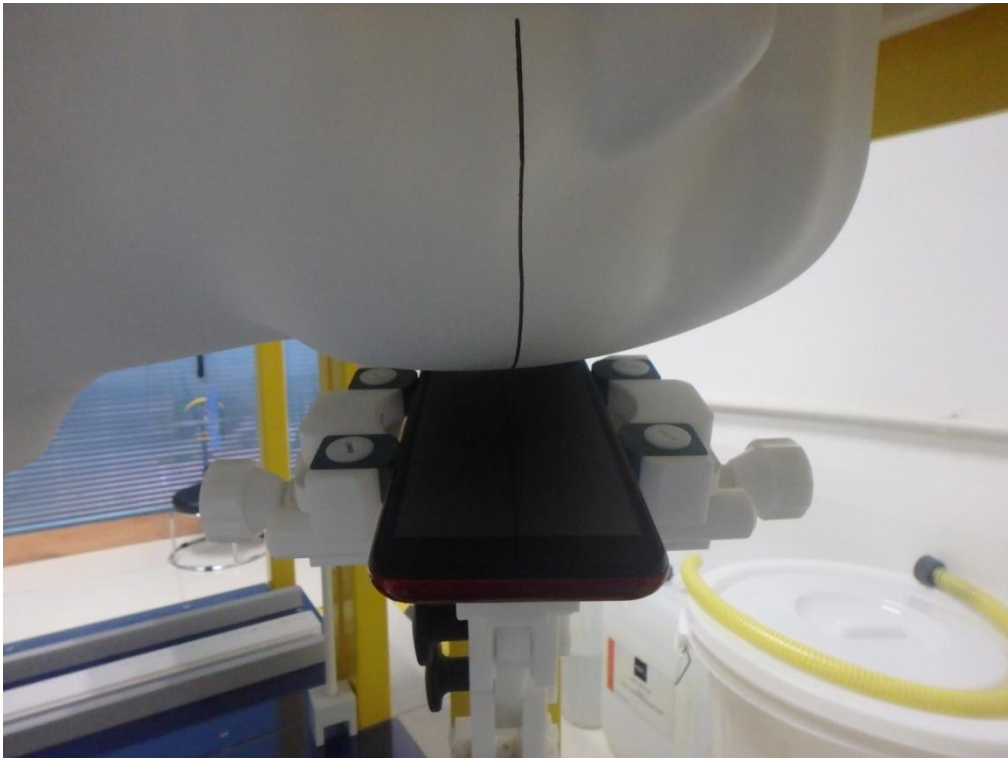

# Test Setup Photos

LEFT-CHEEK TOUCH

LEFT-TILT 15°

RIGHT- CHEEK TOUCH

RIGHT-TILT 15°

Body Back 5mm

Body Front 5mm

Edge 1(Top) 10mm-Hotspot Mode

Edge 2(Right) 10mm-Hotspot Mode

Edge 3(Bottom) 10mm-Hotspot Mode

Edge 4(Left) 10mm-Hotspot Mode