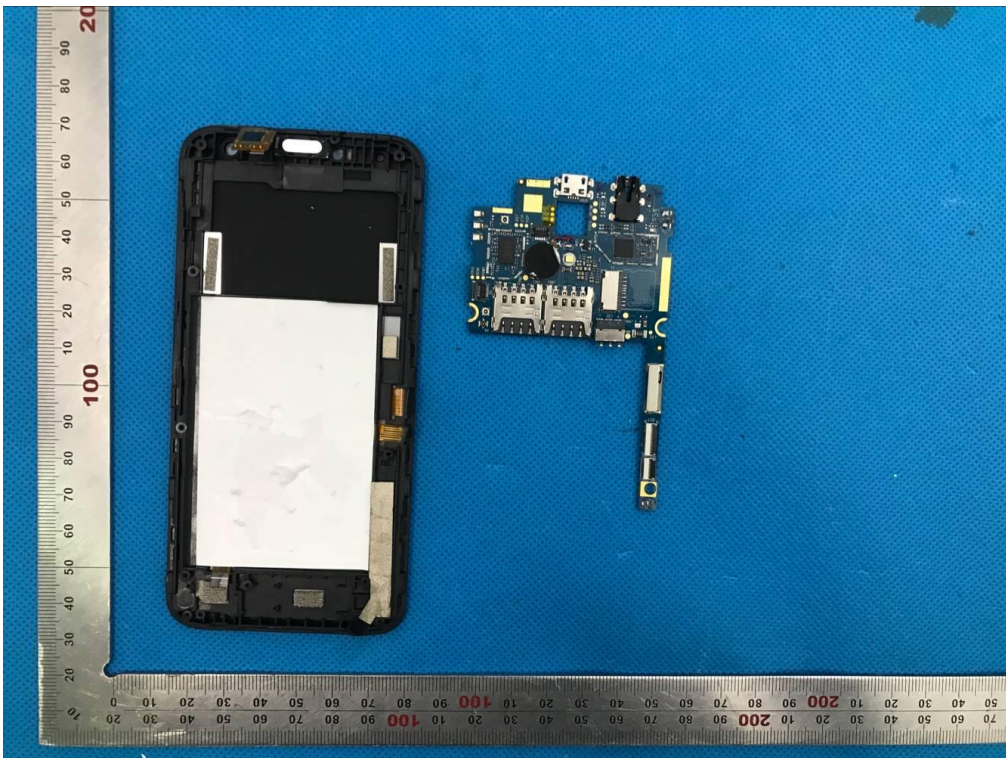

# Internal Photos

OPEN VIEW OF EUT(FIGURE 1)

OPEN VIEW OF EUT(FIGURE 2)

OPEN VIEW OF EUT(FIGURE 3)

DIVERSITY ANTANNA

WIFI&BT&GPS ANTENNA

GSM& WCDMA& LTE ANTENNA

INTERNAL VIEW OF EUT(FIGURE 1)

INTERNAL VIEW OF EUT(FIGURE 2)

INTERNAL VIEW OF EUT(FIGURE 3)

INTERNAL VIEW OF EUT(FIGURE 4)

INTERNAL VIEW OF EUT(FIGURE 5)

INTERNAL VIEW OF EUT(FIGURE 6)