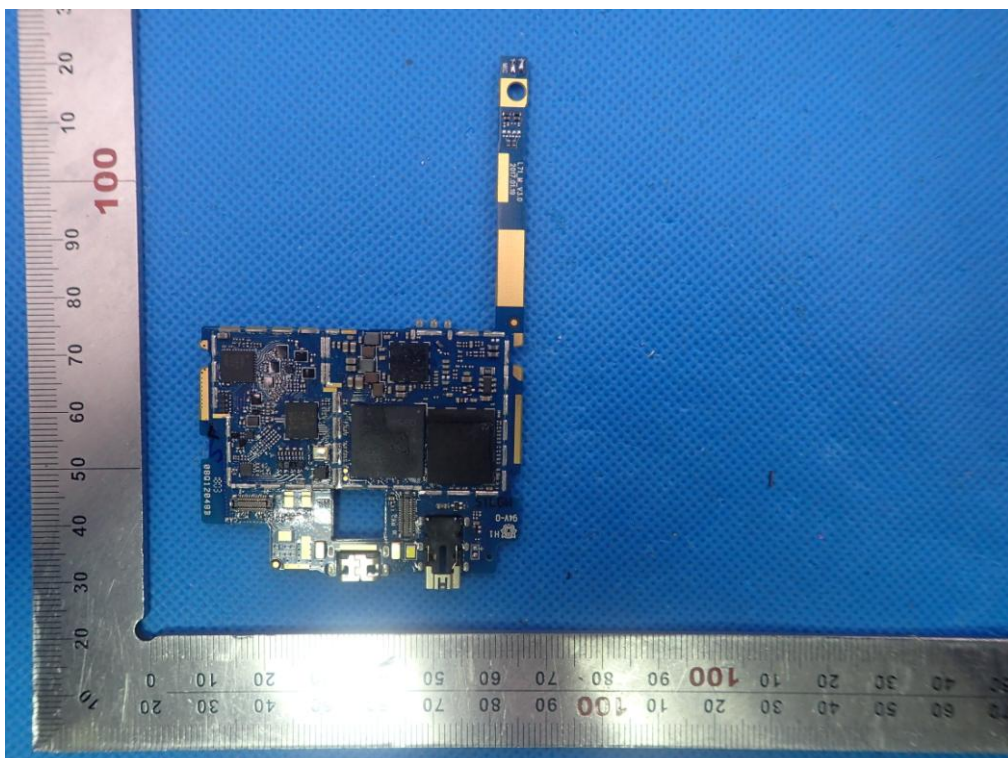

# Internal Photos

OPEN VIEW OF EUT(FIGURE 1)

OPEN VIEW OF EUT(FIGURE 2)

OPEN VIEW OF EUT(FIGURE 3)

DIVERSITY ANTANNA

WIFI&BT&GPS ANTENNA

GSM& WCDMA& LTE ANTENNA

INTERNAL VIEW OF EUT(FIGURE 1)

INTERNAL VIEW OF EUT(FIGURE 2)

INTERNAL VIEW OF EUT(FIGURE 3)

INTERNAL VIEW OF EUT(FIGURE 4)

INTERNAL VIEW OF EUT(FIGURE 5)

INTERNAL VIEW OF EUT(FIGURE 6)