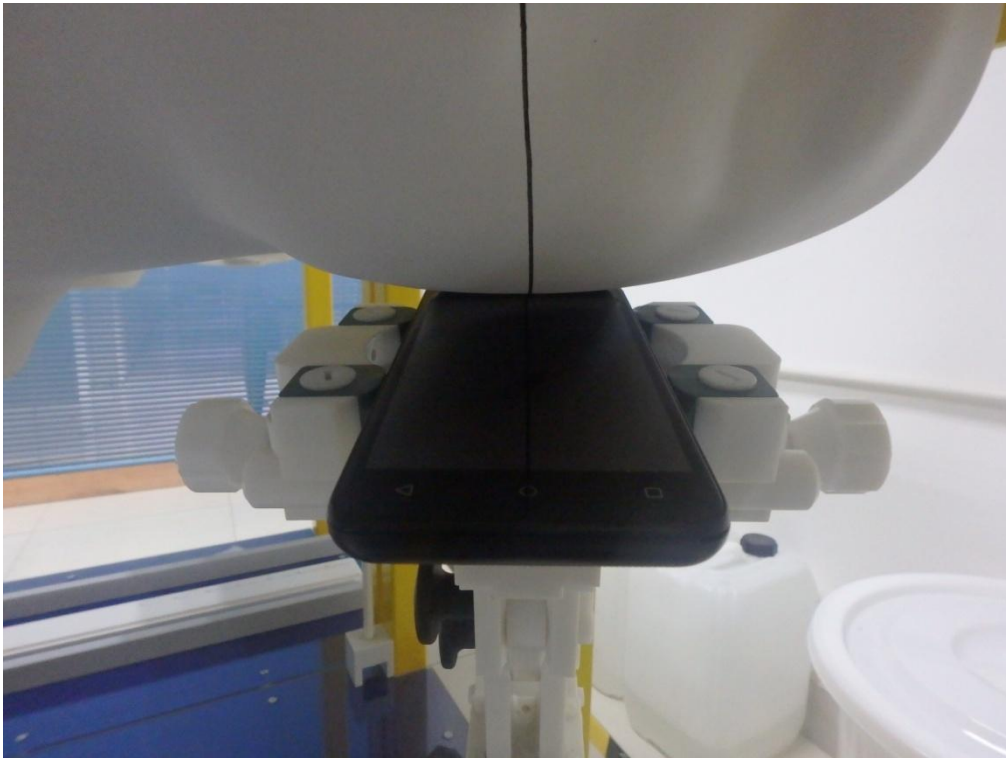

# Test Setup Photos

LEFT- CHEEK TOUCH

LEFT-TILT 15°

RIGHT- CHEEK TOUCH

RIGHT-TILT 15°

Body Back 10mm

Body Front 10mm

Edge 1(Top) 10mm-Hotspot Mode

Edge 2(Right) 10mm-Hotspot Mode

Edge 4(Left) 10mm-Hotspot Mode