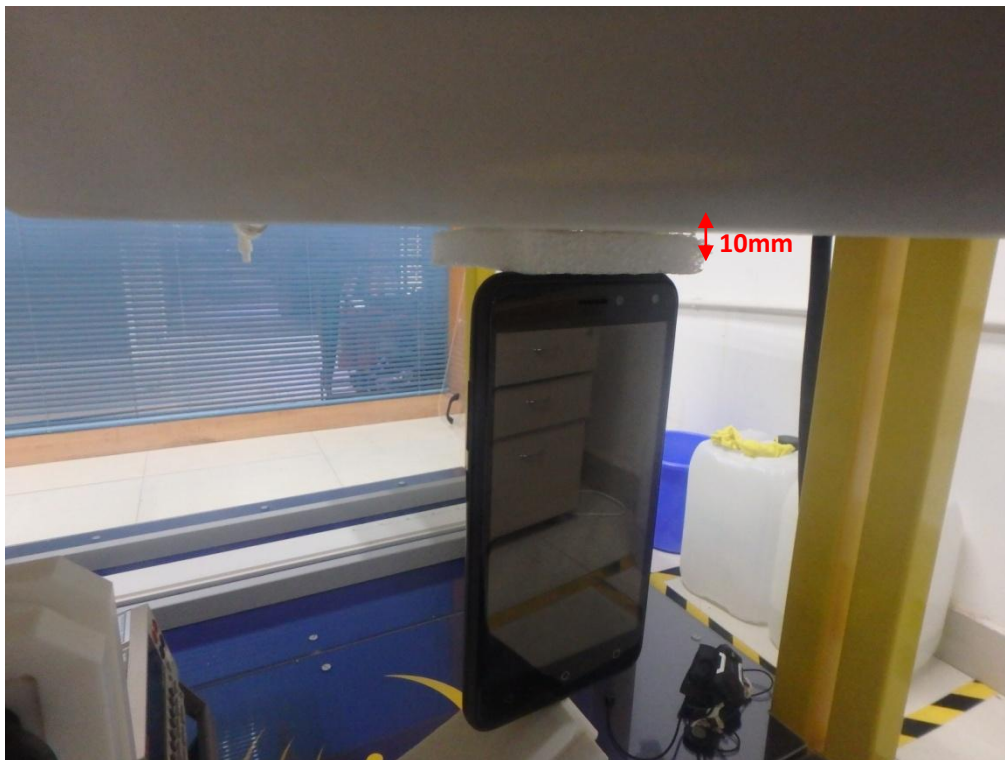

# Test Setup Photos

LEFT- CHEEK TOUCH

LEFT-TILT 15°

RIGHT- CHEEK TOUCH

RIGHT-TILT 15°

Body Back 10mm

Body Front 10mm

Edge 1(Top) 10mm-Hotspot Mode

Edge 2(Right) 10mm-Hotspot Mode

Edge 4(Left) 10mm-Hotspot Mode