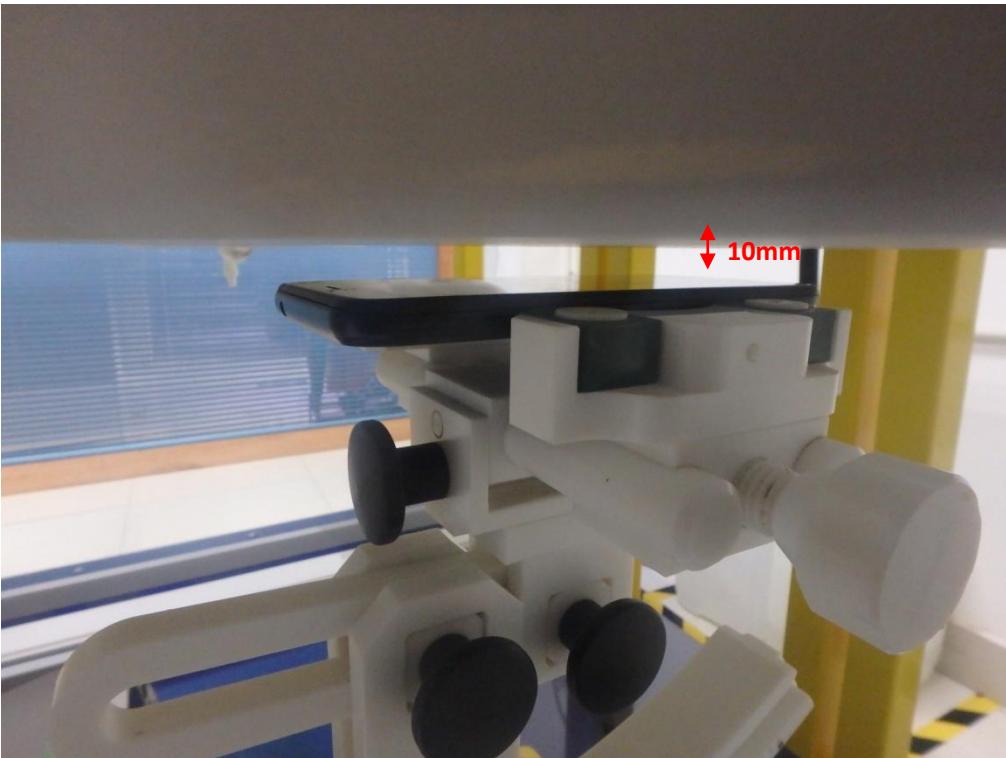

# Test Setup Photos

LEFT- CHEEK TOUCH

LEFT-TILT 15°

RIGHT- CHEEK TOUCH

RIGHT-TILT 15°

Body Back 10mm

Body Front 10mm

Edge 1(Top) 10mm-Hotspot Mode

Edge 2(Right) 10mm-Hotspot Mode

Edge 4(Left) 10mm-Hotspot Mode