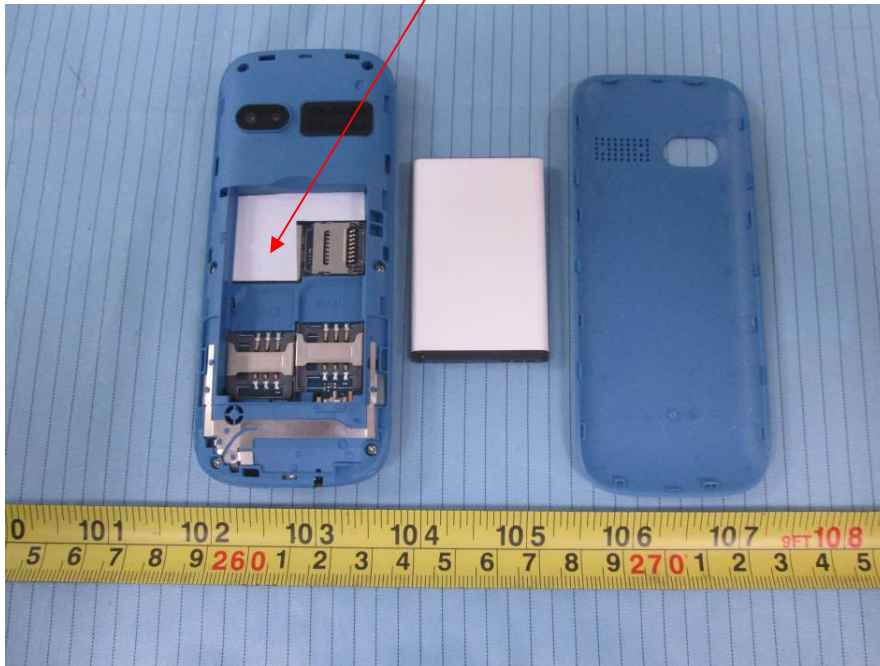

EXHIBIT A - FCC ID LABEL AND LOCATION

FCC ID Label

FCC ID: 2AF6M3396993M168

FCC ID Label Location Information

The label shown shall be permanently affixed at a conspicuous location on the device and be readily visible to the user at the time purchase (Labeling requirements per 2.925)