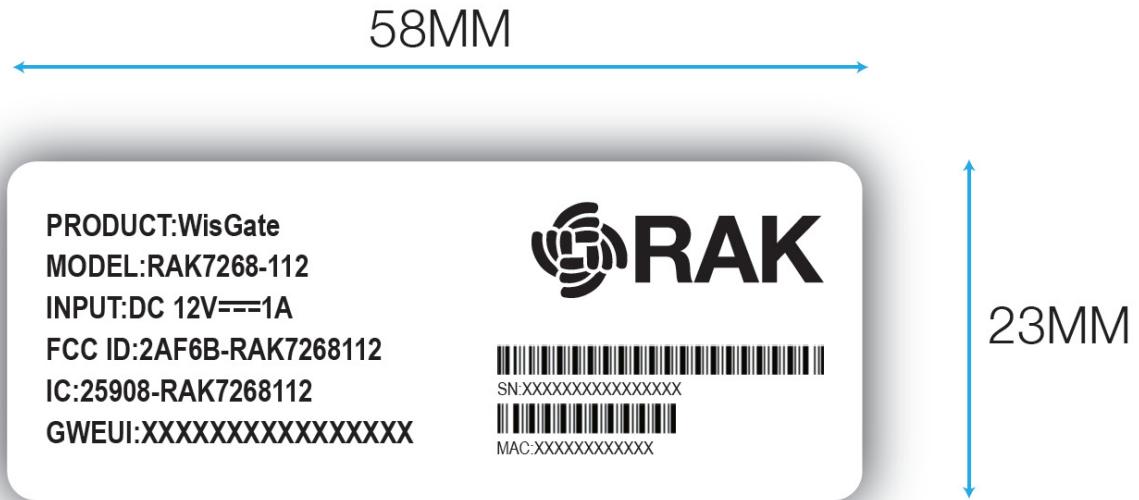

## EXHIBIT A - FCC ID LABEL AND LOCATION

### FCC ID Label

### FCC ID Label Location Information

The label shown shall be permanently affixed at a conspicuous location on the device and be readily visible to the user at the time purchase (Labeling requirements per 2.925)