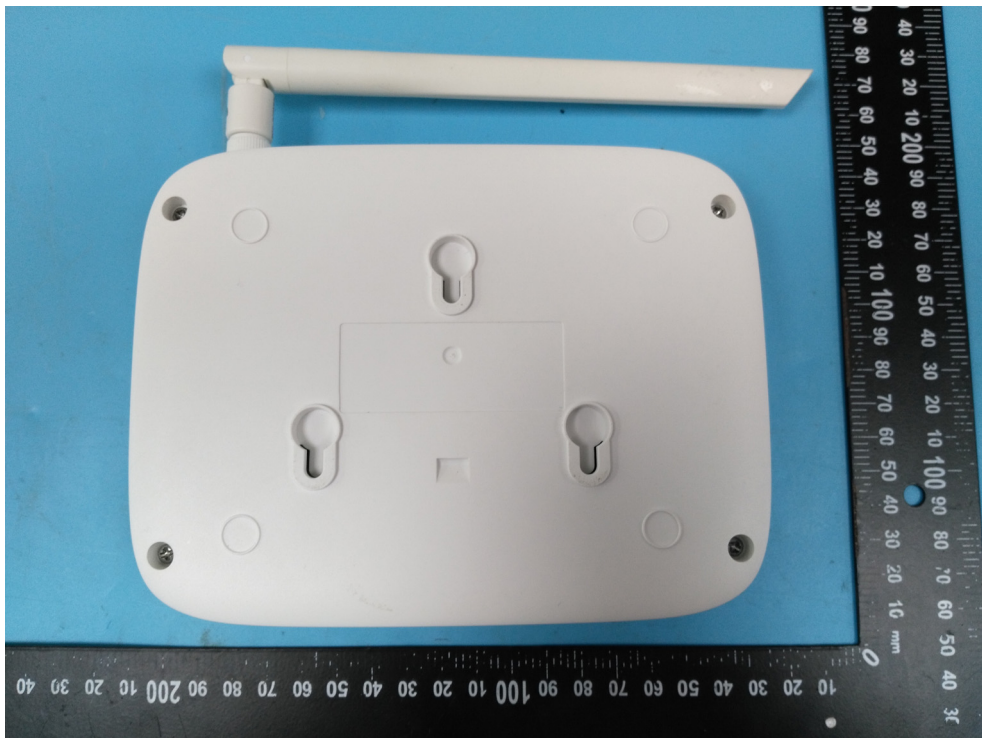

**EXHIBIT B - EUT EXTERNAL PHOTOGRAPHS**

**Adapter 1 (Model: PSY1202000US)**

**Adapter 2 (Model: AD-0241200200US-1)**

**LoRa antenna port**