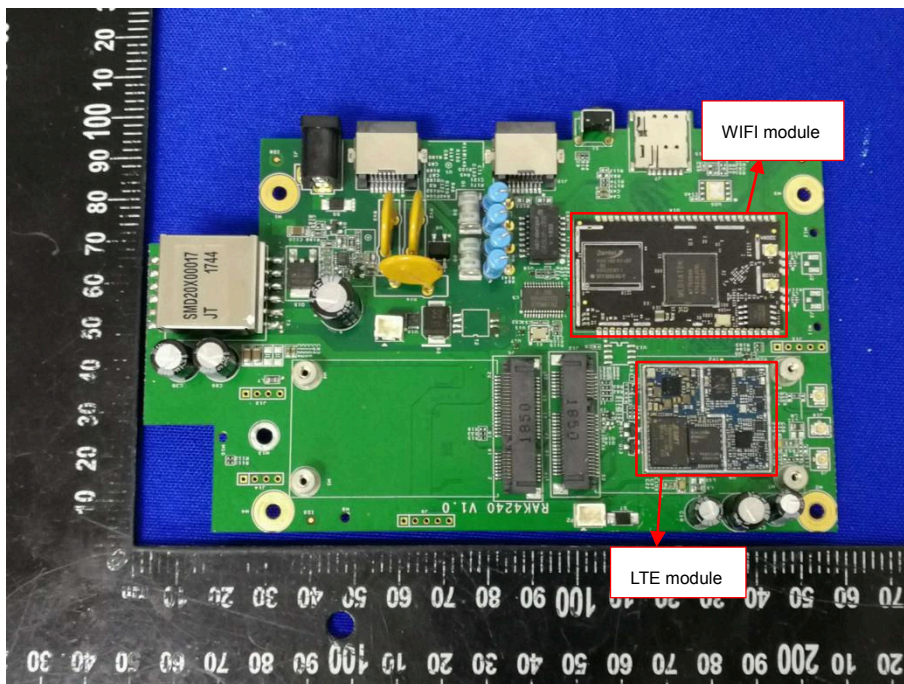

## MAIN BOARD TOP VIEW

Model: RAK7249

EUT UNCOVER VIEW

EUT UNCOVER VIEW

MAIN BOARD TOP VIEW

Model: RAK7240, RAK7249

MAIN BOARD TOP VIEW (WITH SHIELDING)

MAIN BOARD TOP VIEW (WITHOUT SHIELDING)

MAIN BOARD REAR VIEW (WITH SHIELDING)

MAIN BOARD REAR VIEW (WITHOUT SHIELDING)

LORA MODULE TOP VIEW

LORA MODULE REAR VIEW

LORA MODULE TOP VIEW (WITH SHIELDING)

LORA MODULE TOP VIEW (WITHOUT SHIELDING)