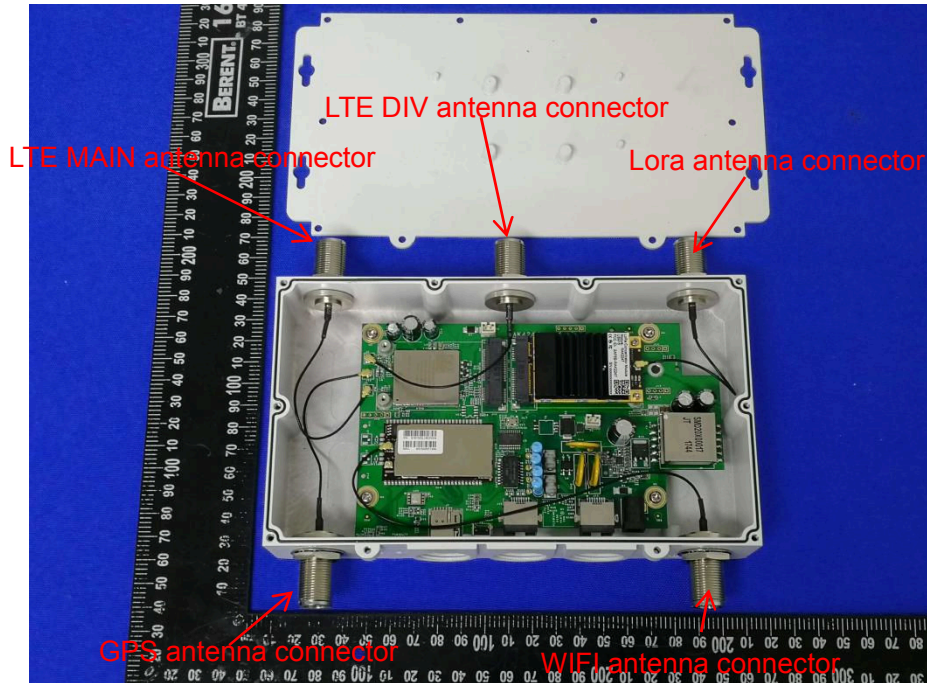

# ANNEX D EUT INTERNAL PHOTOS

Model: RAK7240

## EUT UNCOVER VIEW

## MAIN BOARD TOP VIEW

Model: RAK7249

EUT UNCOVER VIEW

EUT UNCOVER VIEW

MAIN BOARD TOP VIEW

Model: RAK7240, RAK7249

MAIN BOARD TOP VIEW (WITH SHIELDING)

MAIN BOARD TOP VIEW (WITHOUT SHIELDING)