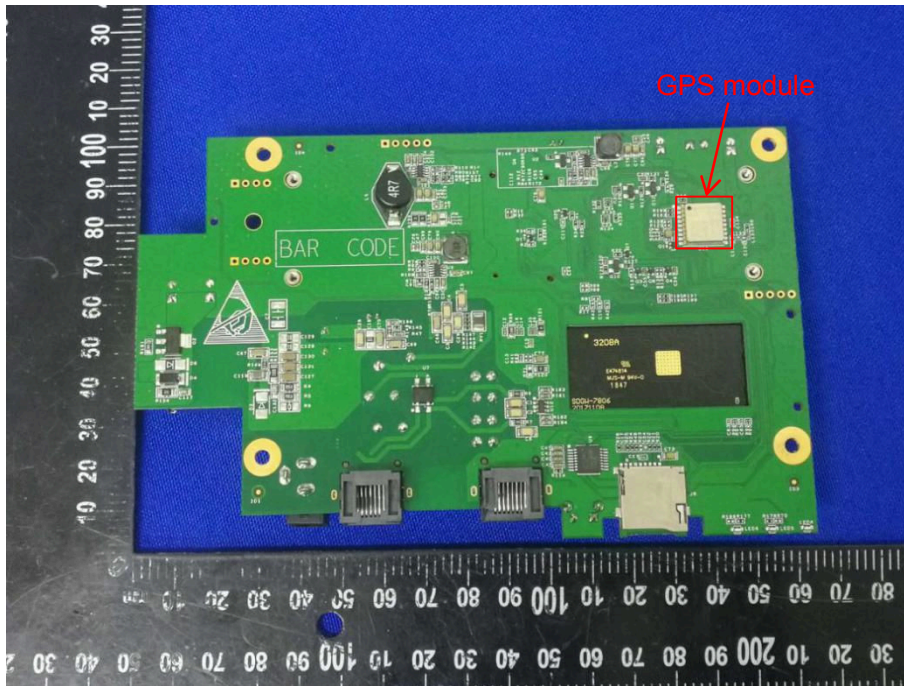

## MAIN BOARD TOP VIEW

Model: RAK7249

EUT UNCOVER VIEW

EUT UNCOVER VIEW

MAIN BOARD TOP VIEW

Model: RAK7240, RAK7249

MAIN BOARD TOP VIEW (WITH SHIELDING)

MAIN BOARD TOP VIEW (WITHOUT SHIELDING)

MAIN BOARD REAR VIEW (WITH SHIELDING)

MAIN BOARD REAR VIEW (WITHOUT SHIELDING)

LORA MODULE TOP VIEW

LORA MODULE REAR VIEW

LORA MODULE TOP VIEW (WITH SHIELDING)

LORA MODULE TOP VIEW (WITHOUT SHIELDING)