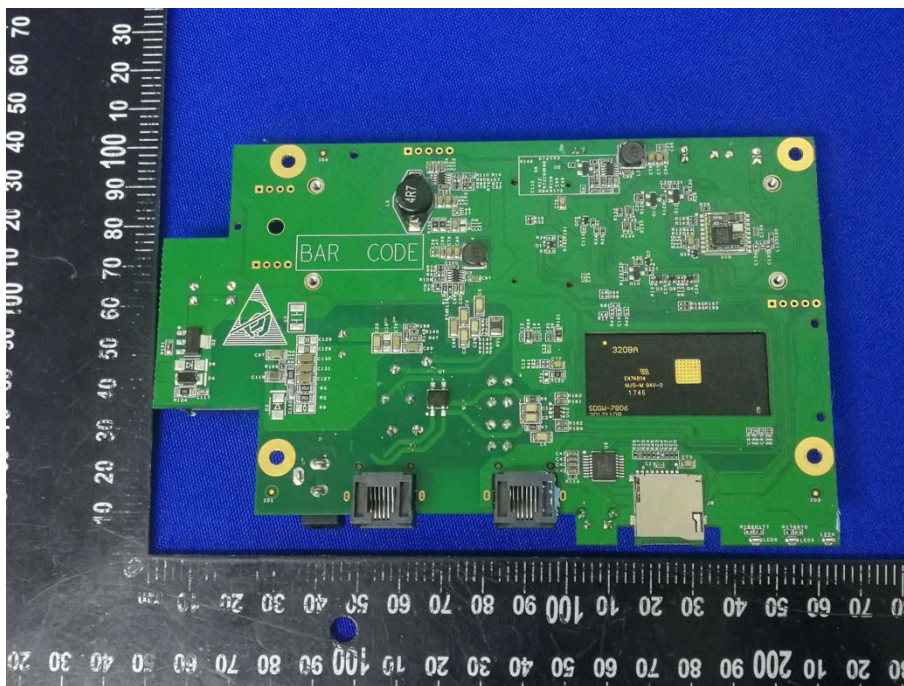

LORA MODULE TOP VIEW