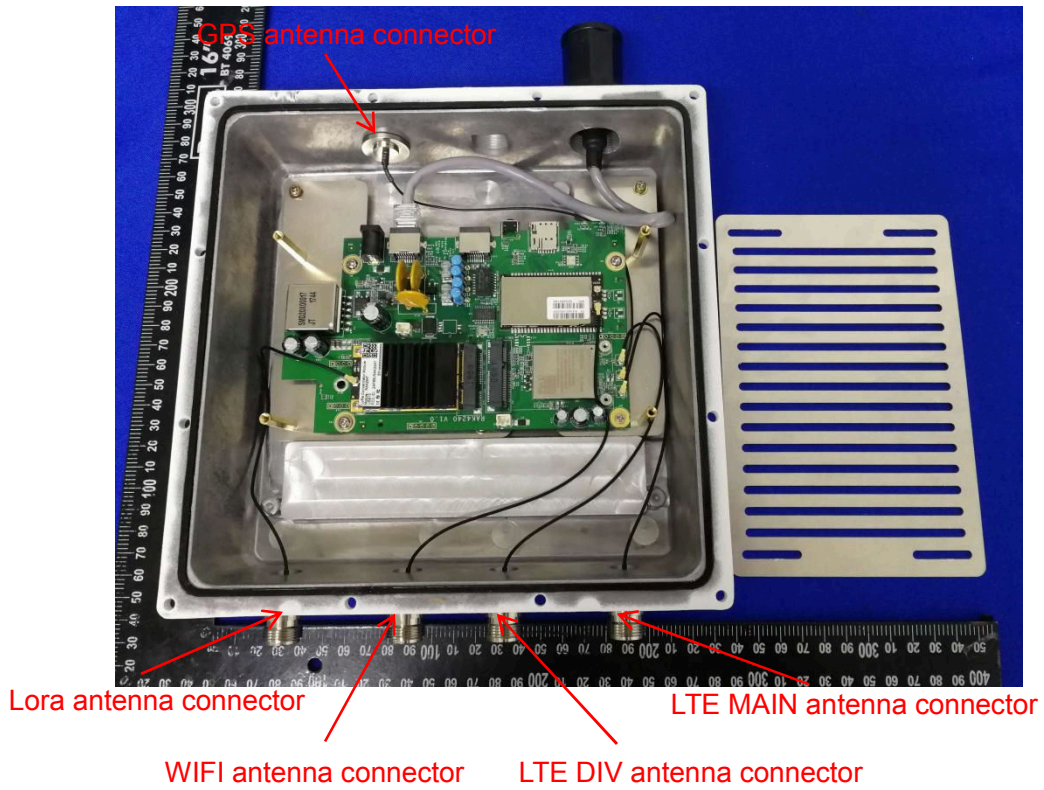

## MAIN BOARD TOP VIEW

Model: RAK7249

EUT UNCOVER VIEW

EUT UNCOVER VIEW

MAIN BOARD TOP VIEW

Model: RAK7240, RAK7249

MAIN BOARD TOP VIEW (WITH SHIELDING)

MAIN BOARD TOP VIEW (WITHOUT SHIELDING)

MAIN BOARD REAR VIEW (WITH SHIELDING)

MAIN BOARD REAR VIEW (WITHOUT SHIELDING)

LORA MODULE TOP VIEW

LORA MODULE REAR VIEW

LORA MODULE TOP VIEW (WITH SHIELDING)

LORA MODULE TOP VIEW (WITHOUT SHIELDING)