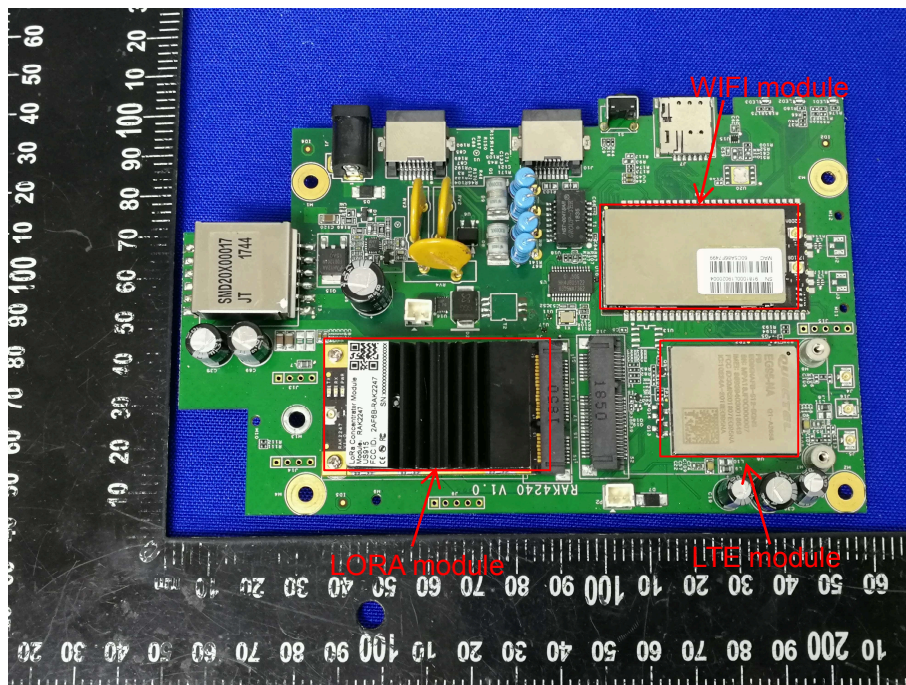

# ANNEX D EUT INTERNAL PHOTOS

Model: RAK7240

## EUT UNCOVER VIEW

## MAIN BOARD TOP VIEW

Model: RAK7249

EUT UNCOVER VIEW

EUT UNCOVER VIEW

MAIN BOARD TOP VIEW

Model: RAK7240, RAK7249

MAIN BOARD TOP VIEW (WITH SHIELDING)

MAIN BOARD TOP VIEW (WITHOUT SHIELDING)