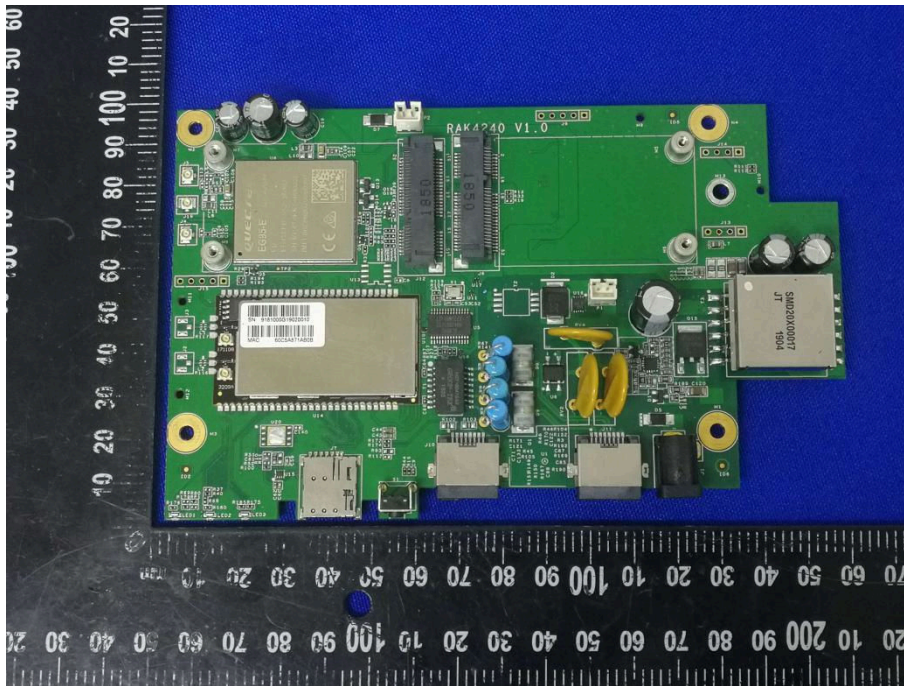

## MAIN BOARD TOP VIEW

Model: RAK7249

EUT UNCOVER VIEW

EUT UNCOVER VIEW

MAIN BOARD TOP VIEW

Model: RAK7240, RAK7249

MAIN BOARD TOP VIEW (WITH SHIELDING)

MAIN BOARD TOP VIEW (WITHOUT SHIELDING)