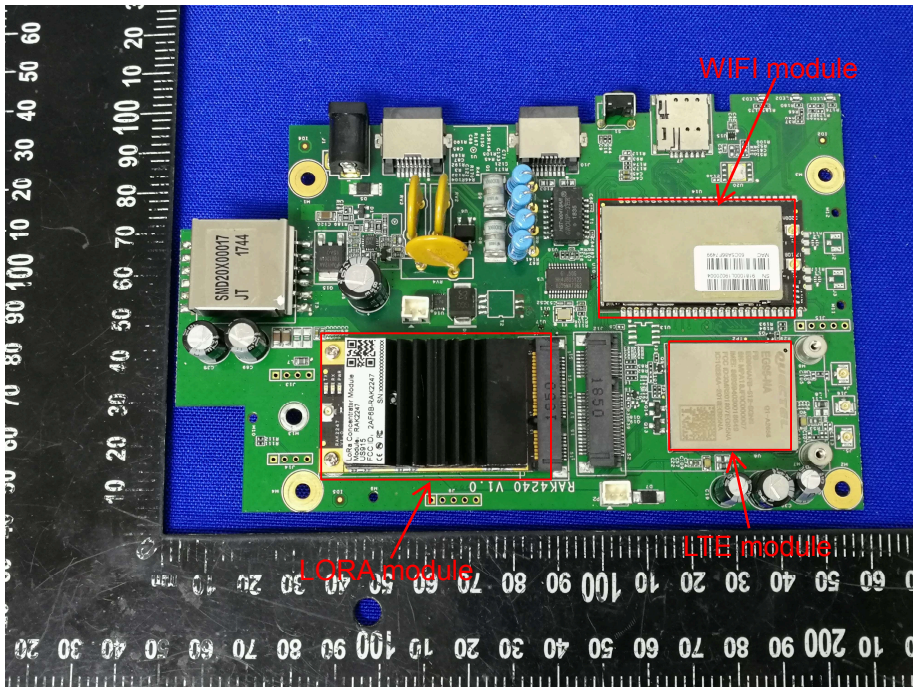

## MAIN BOARD TOP VIEW

Model: RAK7249

EUT UNCOVER VIEW

EUT UNCOVER VIEW

MAIN BOARD TOP VIEW

Model: RAK7240, RAK7249

MAIN BOARD TOP VIEW (WITH SHIELDING)

MAIN BOARD TOP VIEW (WITHOUT SHIELDING)

MAIN BOARD REAR VIEW (WITH SHIELDING)

MAIN BOARD REAR VIEW (WITHOUT SHIELDING)

LORA MODULE TOP VIEW

LORA MODULE REAR VIEW

LORA MODULE TOP VIEW (WITH SHIELDING)

LORA MODULE TOP VIEW (WITHOUT SHIELDING)