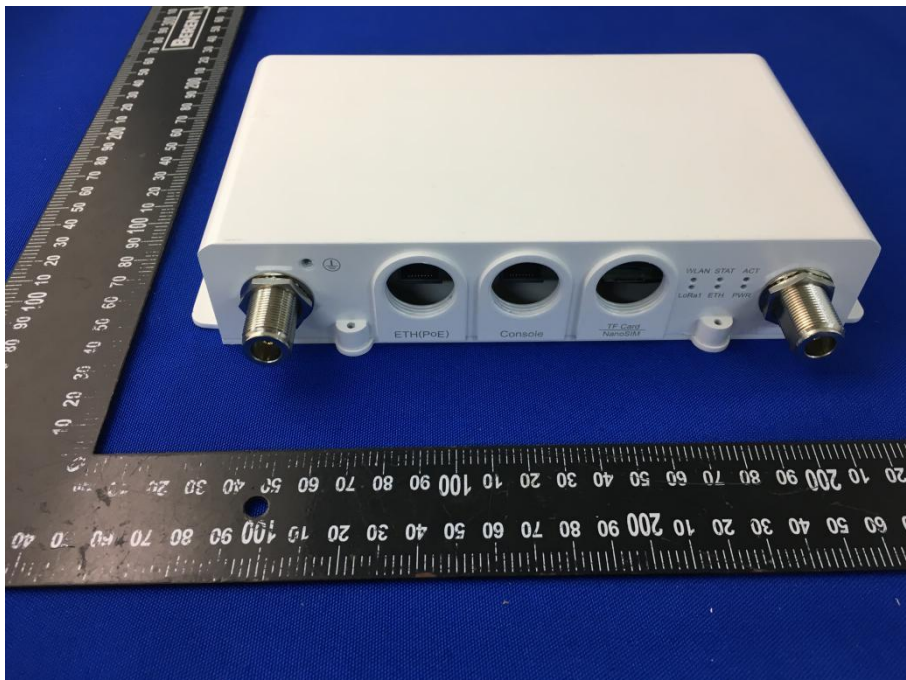

ANNEX C EUT EXTERNAL PHOTOS

Model Name: RAK7240

FRONT VIEW OF EUT

REAR VIEW OF EUT

LEFT SIDE VIEW OF EUT

RIGHT SIDE OF EUT

TOP VIEW OF EUT

BOTTOM VIEW OF EUT

Model Name: RAK7249

FRONT VIEW OF EUT

REAR VIEW OF EUT

LEFT SIDE VIEW OF EUT

RIGHT SIDE OF EUT

TOP VIEW OF EUT

BOTTOM VIEW OF EUT