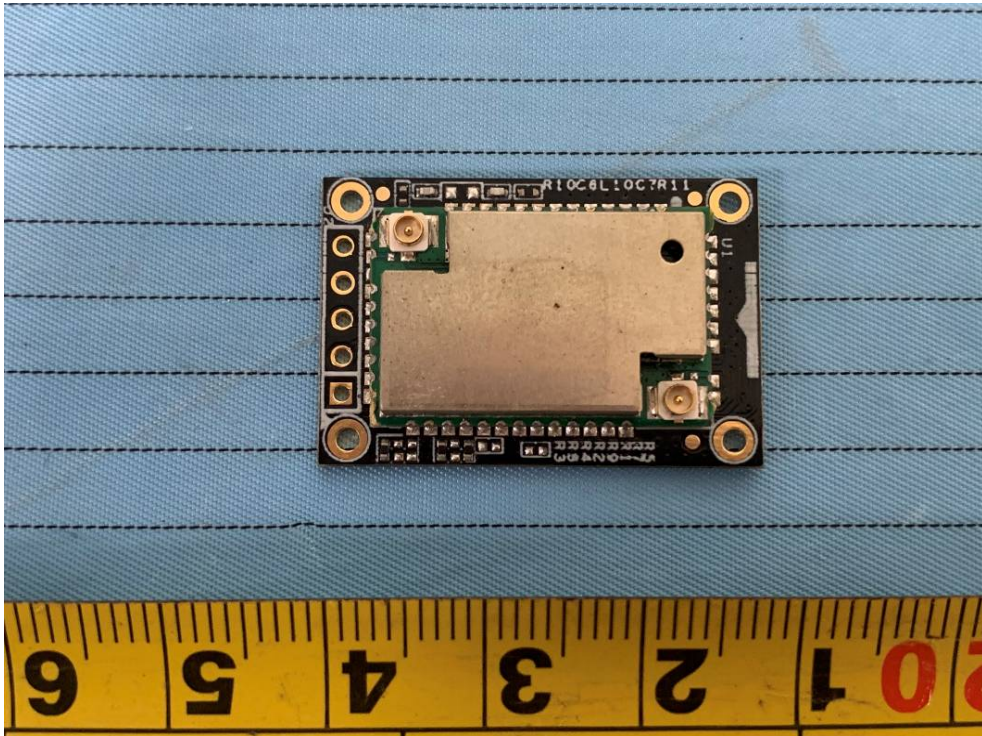

EXHIBIT B – EUT PHOTOGRAPHS

Model: RAK4630

BLE
Antenna
Port

LoRa
Antenna
Port

Model: RAK4631

BLE Antenna

LoRa Antenna

LoRa Antenna Port