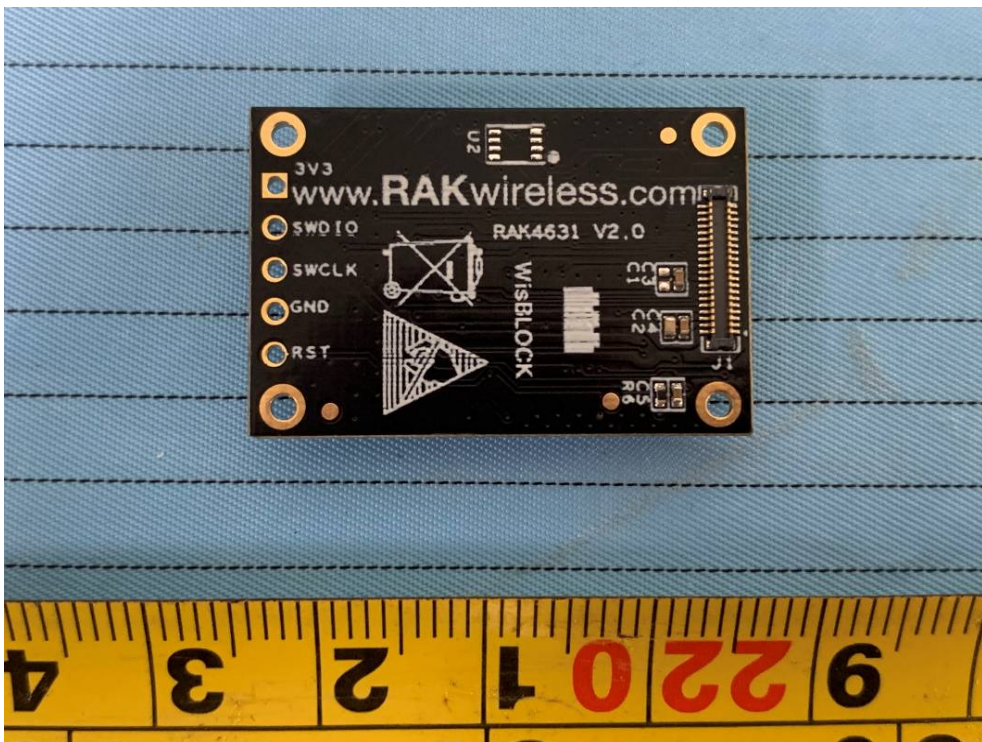

EXHIBIT B – EUT PHOTOGRAPHS

Model: RAK4630

BLE
Antenna
Port

LoRa
Antenna
Port

Model: RAK4631

BLE Antenna

LoRa Antenna

LoRa Antenna Port