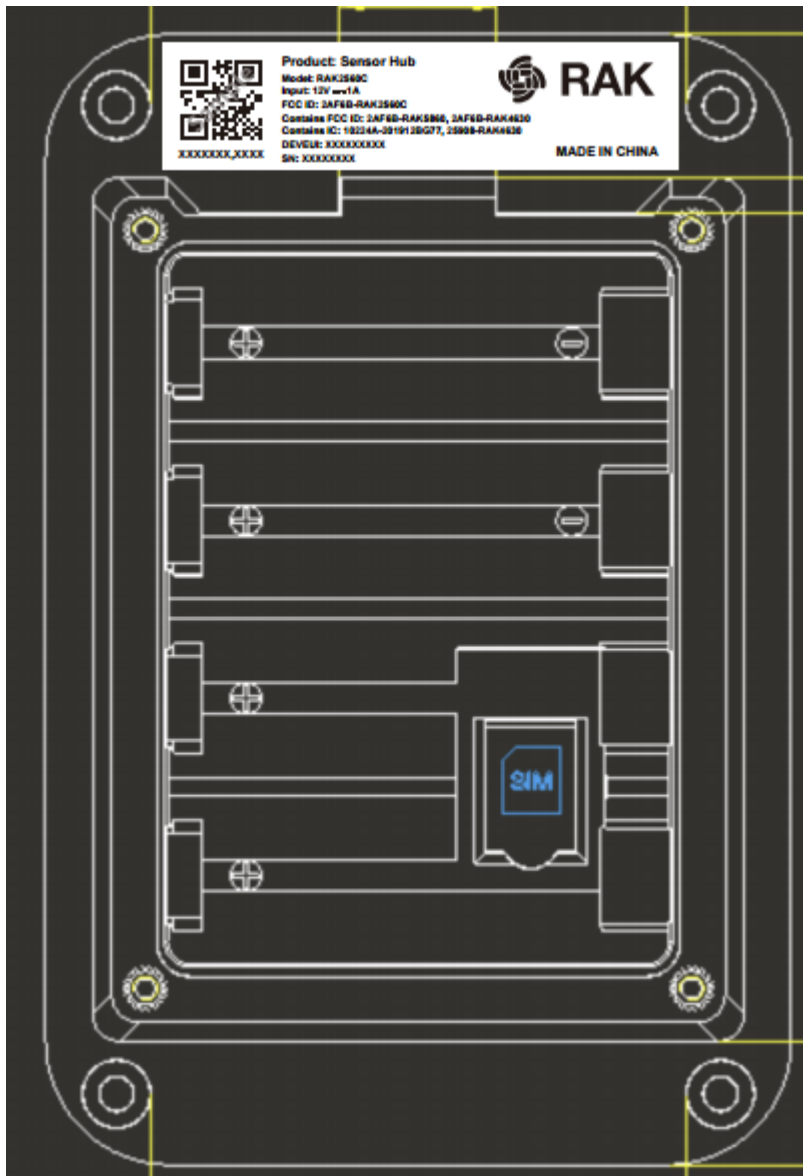

RAK2560C:

	<p>Product: Sensor Hub Model: RAK2560C Input: 12V $\overline{\text{---}}$ 1A FCC ID: 2AF6B-RAK2560C Contains FCC ID: 2AF6B-RAK5860, 2AF6B-RAK4630 Contains IC: 10224A-201912BG77, 25908-RAK4630 DEVEUI: XXXXXXXXX SN: XXXXXXXX</p>	 RAK
XXXXXXXX,XXXX	MADE IN CHINA	

RAK2560:

	<p>Product: Sensor Hub Model: RAK2560 Input: 12V $\overline{\text{---}}$ 1A FCC ID: 2AF6B-RAK2560C Contains FCC ID: 2AF6B-RAK4630 Contains IC: 25908-RAK4630</p>	 <p>RAK</p> <p>DEVEUI: XXXXXXXXX SN: XXXXXXXX MADE IN CHINA</p>
---	---	--