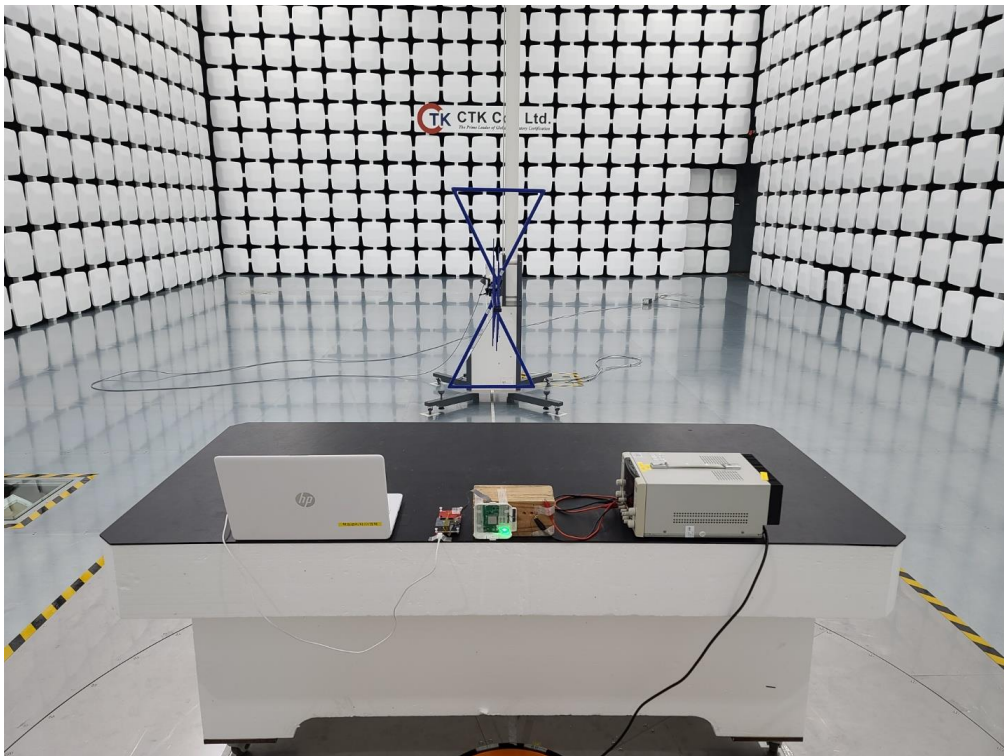

30 MHz to 1 GHz