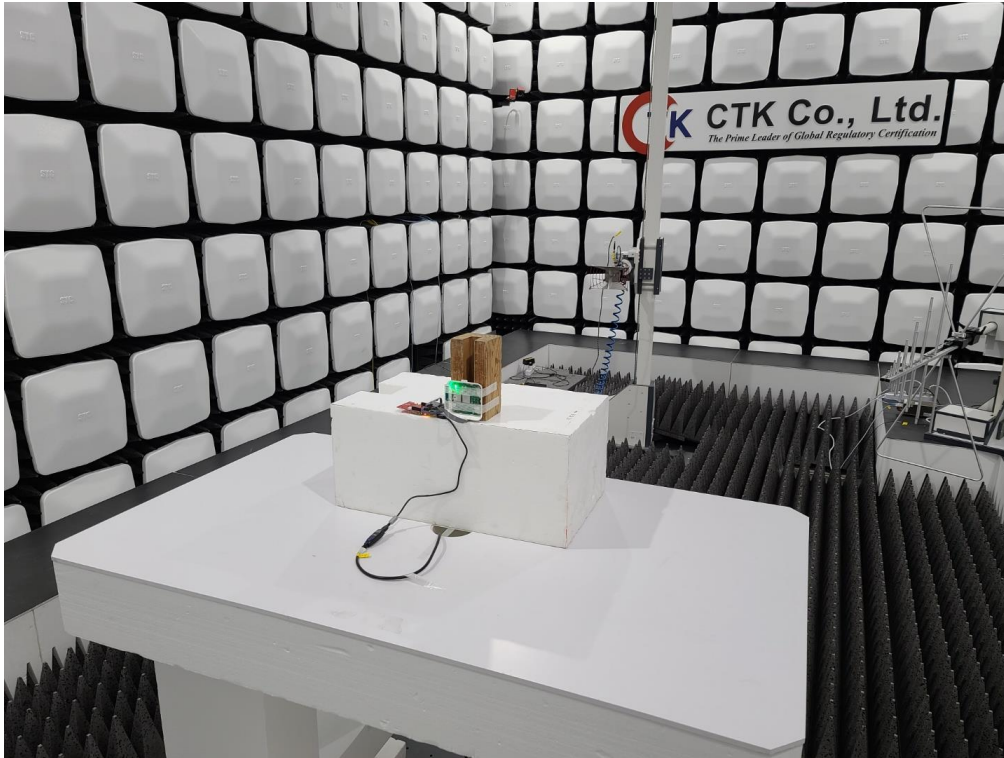

CTK Co., Ltd.

(Ho-dong), 113, Yejik-ro, Cheoin-gu, Yongin-si, Gyeonggi-do, 17142, Korea

Tel: +82-31-339-9970 Fax: +82-31-624-9501

www.e-ctk.com

1 GHz to 10 GHz