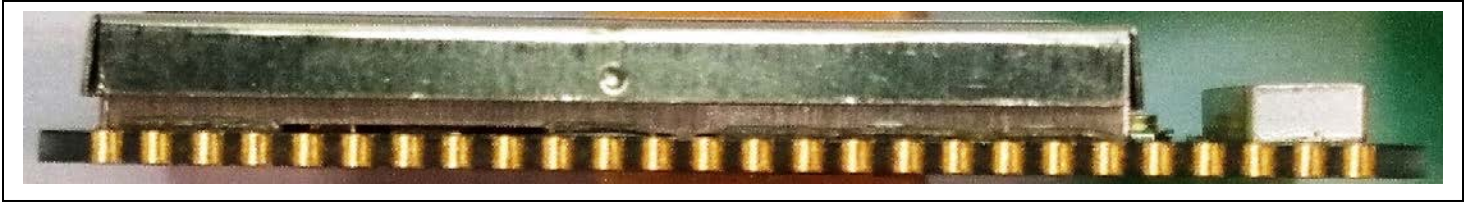

PHOTOGRAPHS: EXTERNAL  
Applicant: Avnet Inc.  
Model: AES-MS-MT3620-M-G

Top

Bottom

Upper Edge with Chip Antenna at Right of Picture

Left Edge - Chip Antenna

Right Edge

Lower Edge – Chip Antenna & RF Connector at Left of Picture