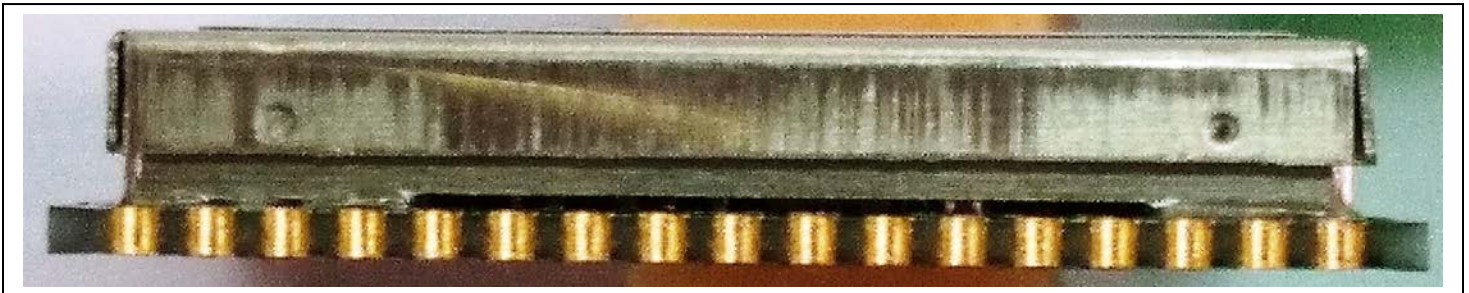

PHOTOGRAPHS: EXTERNAL  
Applicant: Avnet Inc.  
Model: AES-MS-MT3620-M-G

Top

Bottom

Upper Edge with Chip Antenna at Right of Picture

Left Edge - Chip Antenna

Right Edge

Lower Edge – Chip Antenna & RF Connector at Left of Picture