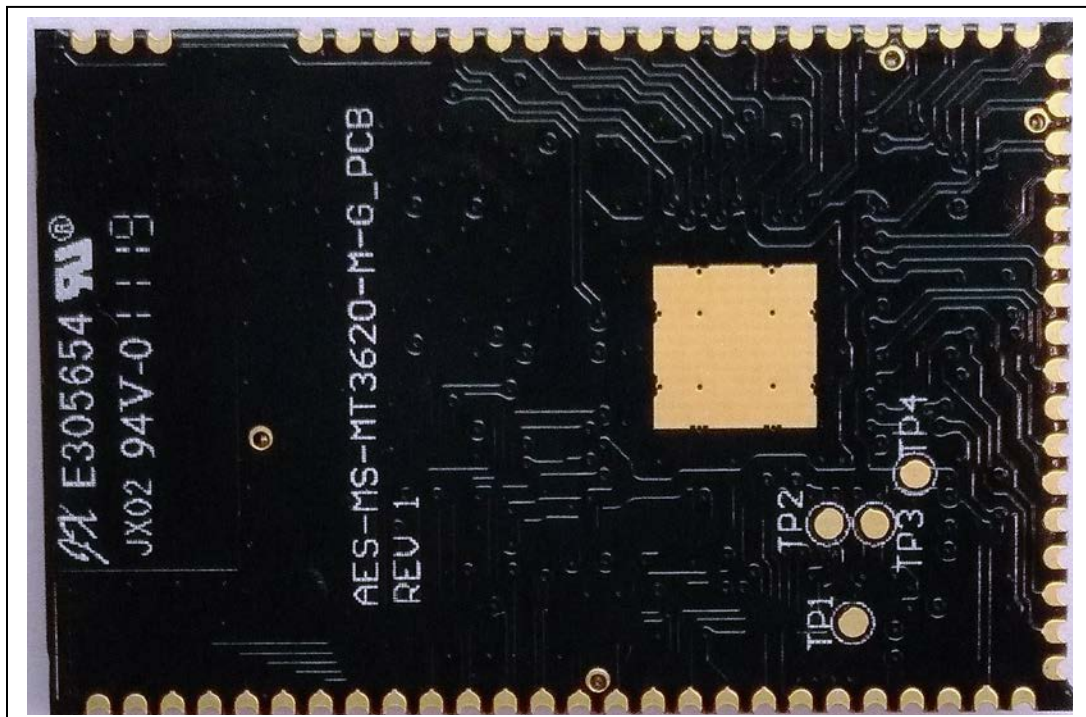

PHOTOGRAPHS: EXTERNAL  
Applicant: Avnet Inc.  
Model: AES-MS-MT3620-M-G

Top

Bottom

Upper Edge with Chip Antenna at Right of Picture

Left Edge - Chip Antenna

Right Edge

Lower Edge – Chip Antenna & RF Connector at Left of Picture