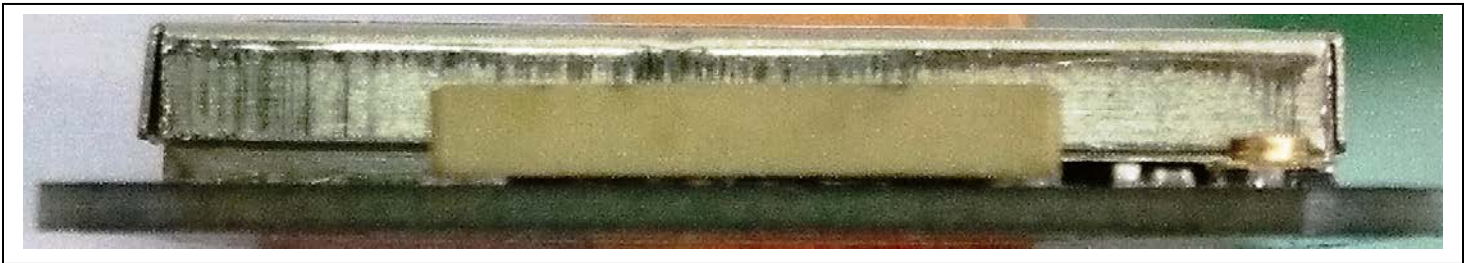

PHOTOGRAPHS: EXTERNAL  
Applicant: Avnet Inc.  
Model: AES-MS-MT3620-M-G

Top

Bottom

Upper Edge with Chip Antenna at Right of Picture

Left Edge - Chip Antenna

Right Edge

Lower Edge – Chip Antenna & RF Connector at Left of Picture