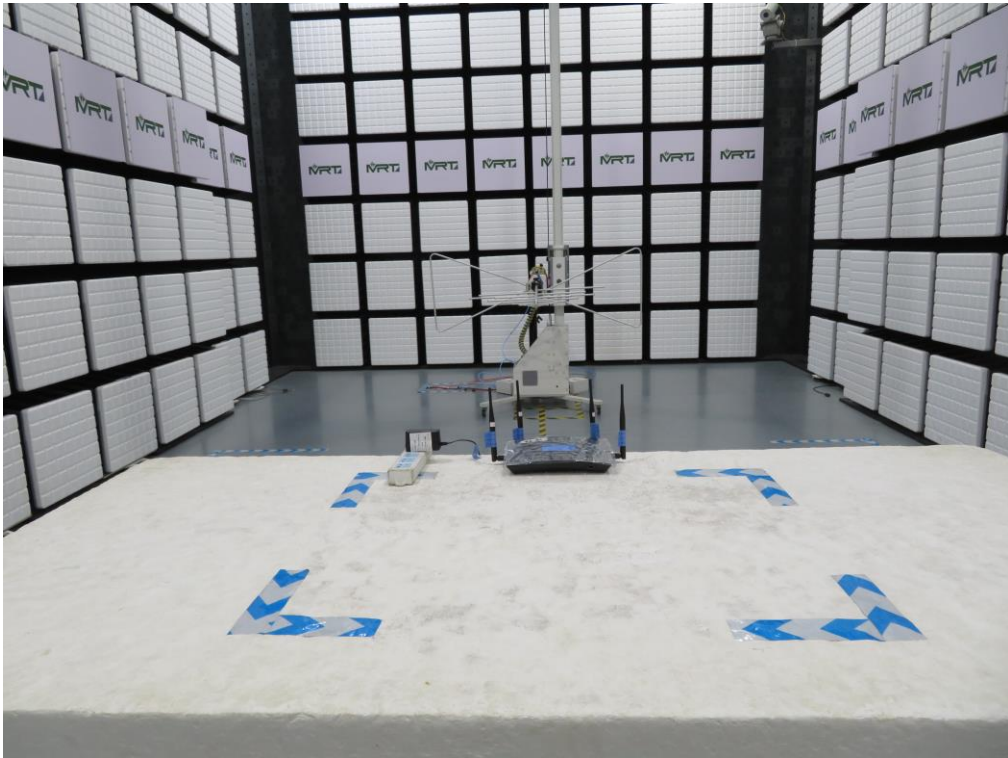

Test Setup Photo

Description: Front View of Conducted Emission Test Setup for Power Port Mode 1

Description: Back View of Conducted Emission Test Setup for Power Port Mode 1

Description: Radiated Spurious Emission Test Setup for Below 1GHz

Description: Radiated Spurious Emission Test Setup for Above 1GHz

Description: Conducted Test Setup

Description: DFS Test Setup