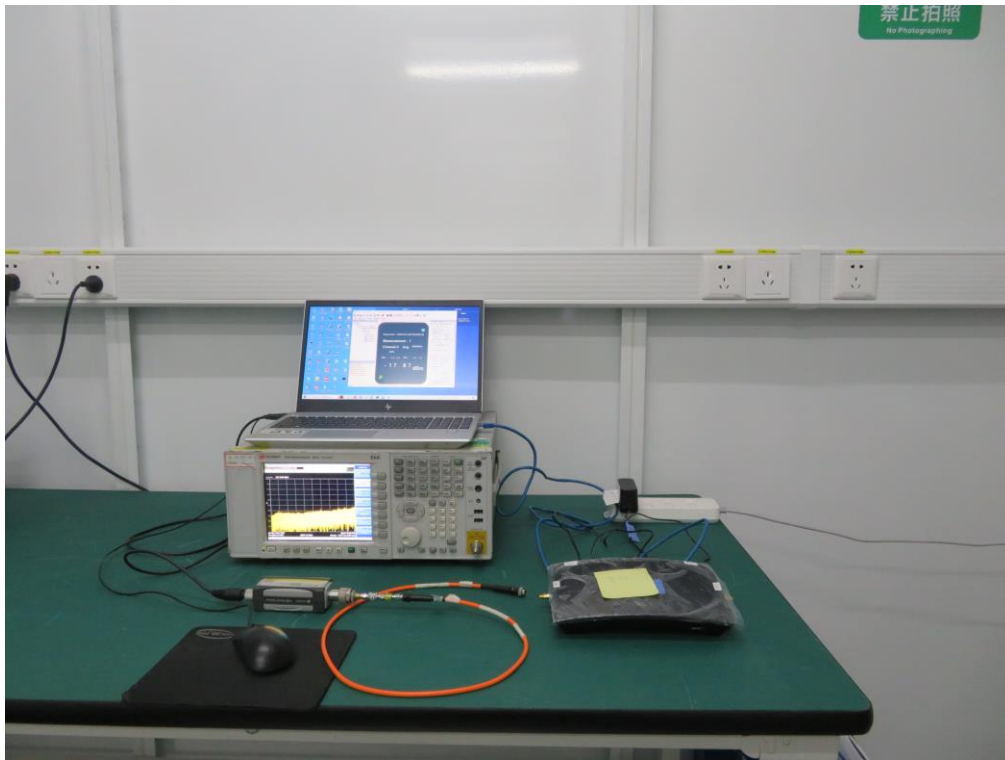

Test Setup Photo

Description: Front View of Conducted Emission Test Setup for Power Port Mode 1

Description: Back View of Conducted Emission Test Setup for Power Port Mode 1

Description: Radiated Spurious Emission Test Setup for Below 1GHz

Description: Radiated Spurious Emission Test Setup for Above 1GHz

Description: Conducted Test Setup

Description: DFS Test Setup