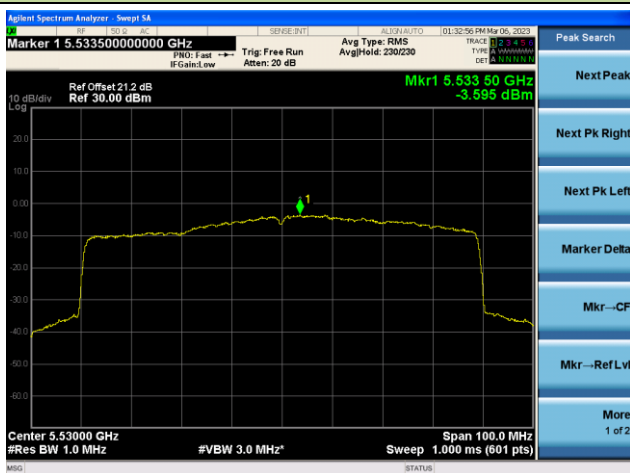

## 802.11ax-HE80 Power Spectral Density - Ant 3

Channel 42 (5210MHz)

Channel 58 (5290MHz)

Channel 106 (5530MHz)

Channel 122 (5610MHz)

Channel 138 (5690MHz)

Channel 155 (5775MHz)

802.11ax-HE160 Power Spectral Density - Ant 3

Channel 50 (5250MHz)

Channel 114 (5570MHz)

802.11a Power Spectral Density - Ant 4

Channel 36 (5180MHz)

Channel 44 (5220MHz)

Channel 48 (5240MHz)

Channel 52(5260MHz)

Channel 60 (5300MHz)