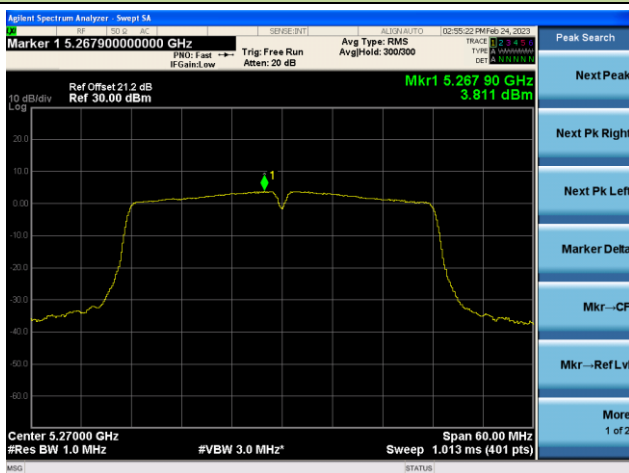

## 802.11n-HT40 Power Spectral Density - Ant 4

Channel 38 (5190MHz)

Channel 46 (5230MHz)

Channel 54 (5270MHz)

Channel 62(5310MHz)

Channel 102 (5510MHz)

Channel 110 (5550MHz)

802.11ac-VHT20 Power Spectral Density - Ant 4