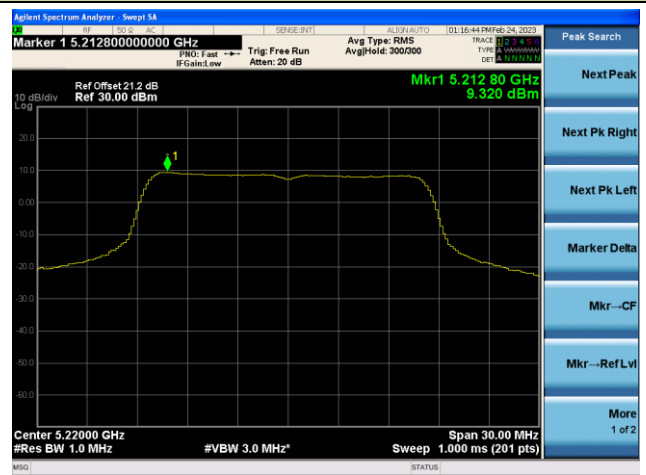

Channel 50 (5250MHz)

Channel 114 (5570MHz)

802.11a Power Spectral Density - Ant 4

Channel 36 (5180MHz)

Channel 44 (5220MHz)

Channel 48 (5240MHz)

Channel 52(5260MHz)

Channel 60 (5300MHz)

Channel 64 (5320MHz)

802.11n-HT20 Power Spectral Density - Ant 4

Channel 36 (5180MHz)

Channel 44 (5220MHz)

Channel 48 (5240MHz)

Channel 52(5260MHz)

Channel 60 (5300MHz)

Channel 64 (5320MHz)