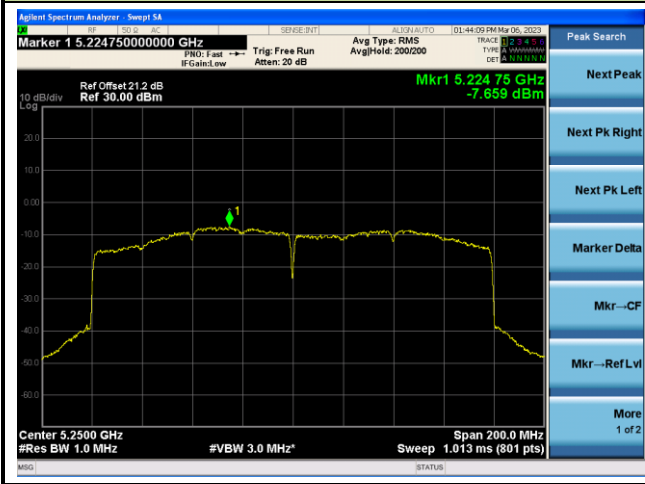

## 802.11ax-HE80 Power Spectral Density - Ant 3

Channel 42 (5210MHz)

Channel 58 (5290MHz)

Channel 106 (5530MHz)

Channel 122 (5610MHz)

Channel 138 (5690MHz)

Channel 155 (5775MHz)

802.11ax-HE160 Power Spectral Density - Ant 3

Channel 50 (5250MHz)

Channel 114 (5570MHz)

802.11a Power Spectral Density - Ant 4

Channel 36 (5180MHz)

Channel 44 (5220MHz)

Channel 48 (5240MHz)

Channel 52(5260MHz)

Channel 60 (5300MHz)