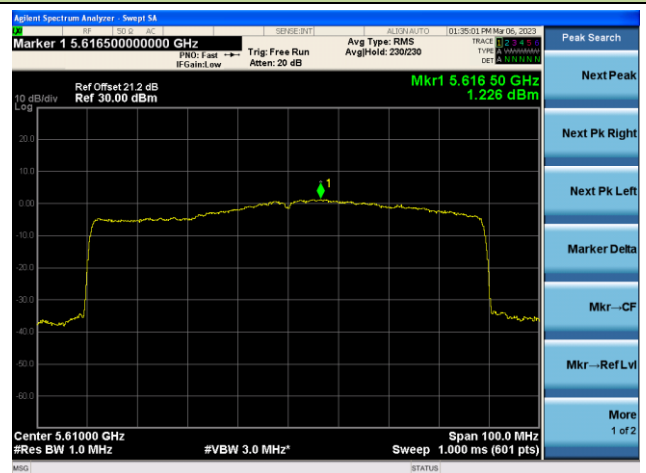

## 802.11ax-HE80 Power Spectral Density - Ant 3

Channel 42 (5210MHz)

Channel 58 (5290MHz)

Channel 106 (5530MHz)

Channel 122 (5610MHz)

Channel 138 (5690MHz)

Channel 155 (5775MHz)

802.11ax-HE160 Power Spectral Density - Ant 3

Channel 50 (5250MHz)

Channel 114 (5570MHz)

802.11a Power Spectral Density - Ant 4

Channel 36 (5180MHz)

Channel 44 (5220MHz)

Channel 48 (5240MHz)

Channel 52(5260MHz)

Channel 60 (5300MHz)