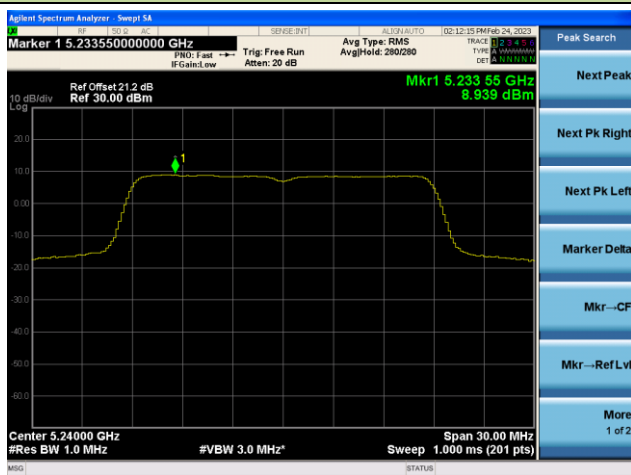

Channel 64 (5320MHz)

802.11n-HT20 Power Spectral Density - Ant 4

Channel 36 (5180MHz)

Channel 44 (5220MHz)

Channel 48 (5240MHz)

Channel 52(5260MHz)

Channel 60 (5300MHz)

Channel 64 (5320MHz)