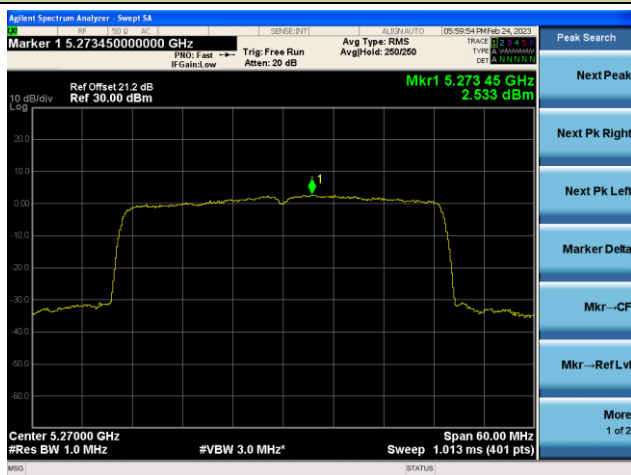

## 802.11ax-HE40 Power Spectral Density - Ant 3

Channel 38 (5190MHz)

Channel 46 (5230MHz)

Channel 54 (5270MHz)

Channel 62(5310MHz)

Channel 102 (5510MHz)

Channel 110 (5550MHz)

## 802.11ax-HE80 Power Spectral Density - Ant 3

Channel 42 (5210MHz)

Channel 58 (5290MHz)

Channel 106 (5530MHz)

Channel 122 (5610MHz)

Channel 138 (5690MHz)

Channel 155 (5775MHz)

802.11ax-HE160 Power Spectral Density - Ant 3