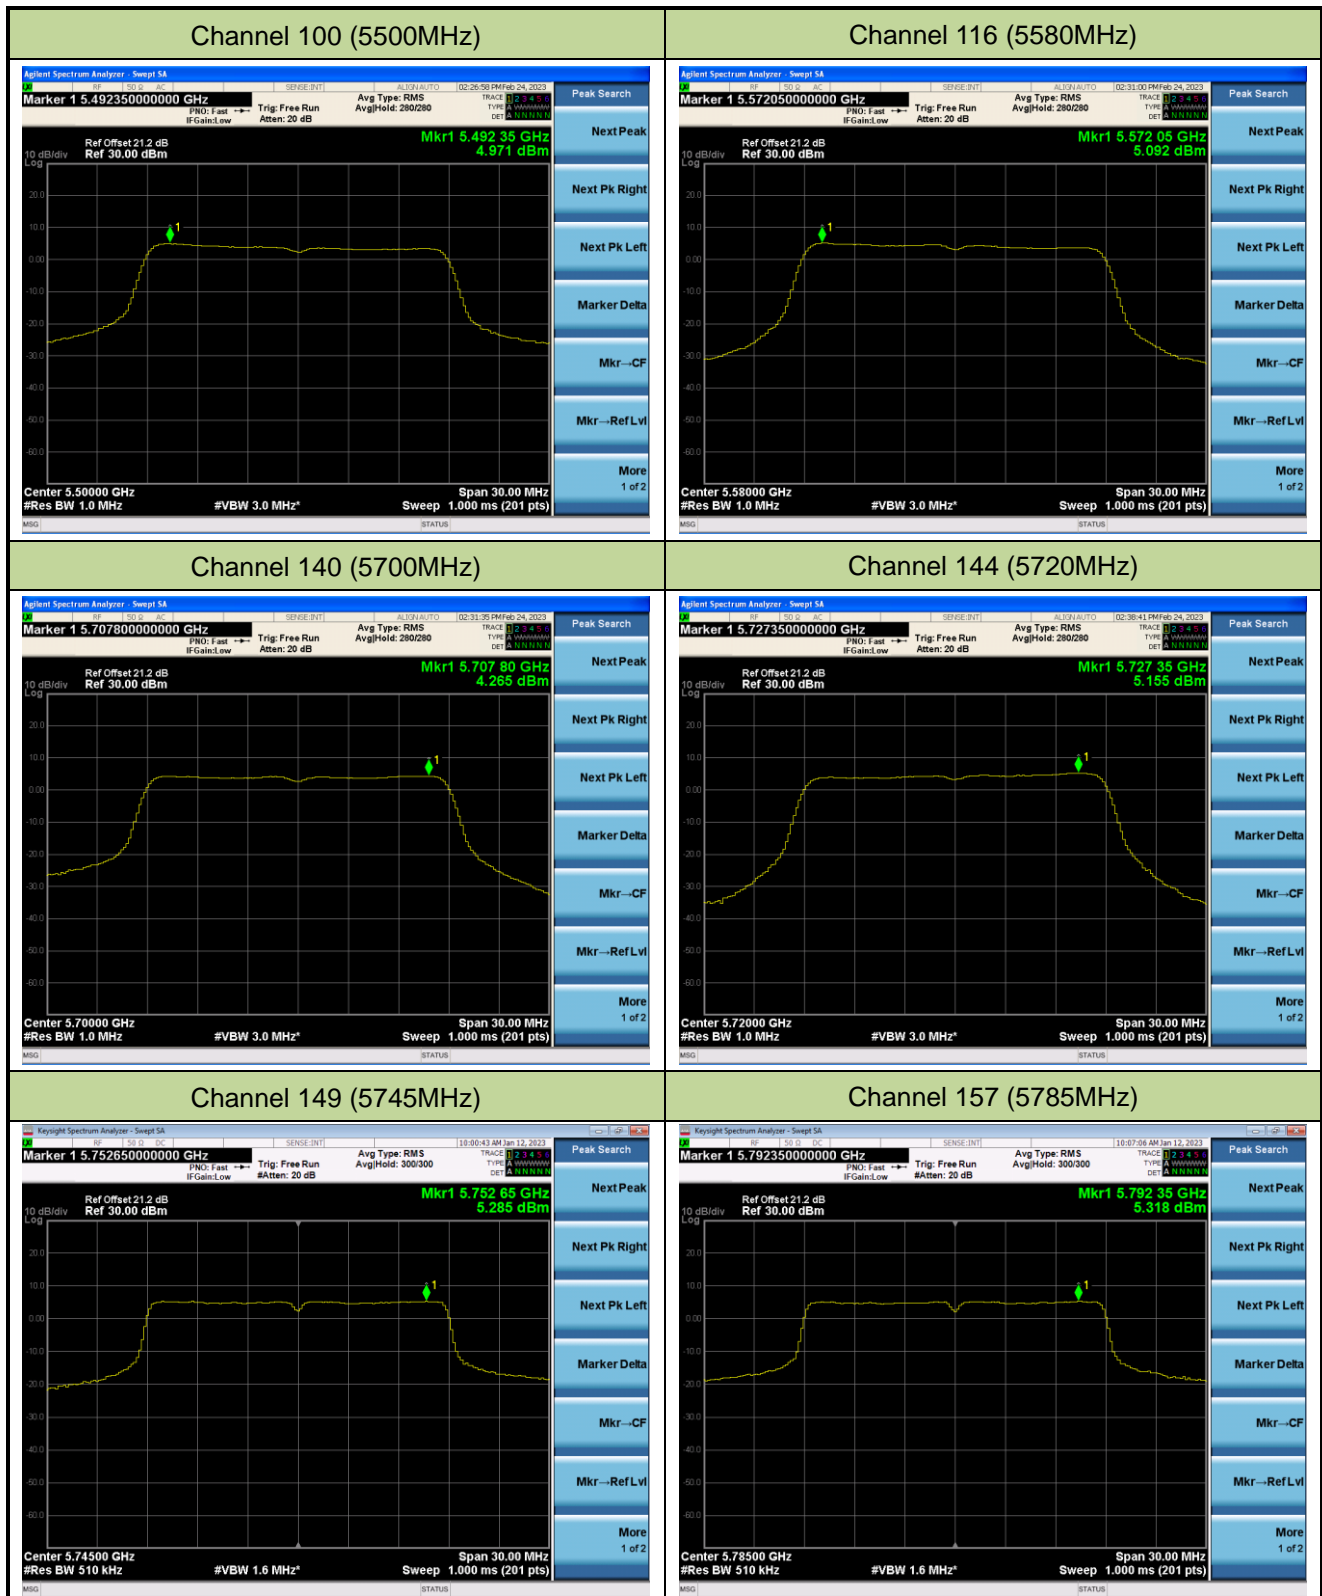

Channel 50 (5250MHz)

Channel 114 (5570MHz)

802.11a Power Spectral Density - Ant 4

Channel 36 (5180MHz)

Channel 44 (5220MHz)

Channel 48 (5240MHz)

Channel 52(5260MHz)

Channel 60 (5300MHz)

Channel 64 (5320MHz)

802.11n-HT20 Power Spectral Density - Ant 4

Channel 36 (5180MHz)

Channel 44 (5220MHz)

Channel 48 (5240MHz)

Channel 52(5260MHz)

Channel 60 (5300MHz)

Channel 64 (5320MHz)

## 802.11n-HT40 Power Spectral Density - Ant 4

Channel 38 (5190MHz)

Channel 46 (5230MHz)

Channel 54 (5270MHz)

Channel 62(5310MHz)

Channel 102 (5510MHz)

Channel 110 (5550MHz)

802.11ac-VHT20 Power Spectral Density - Ant 4