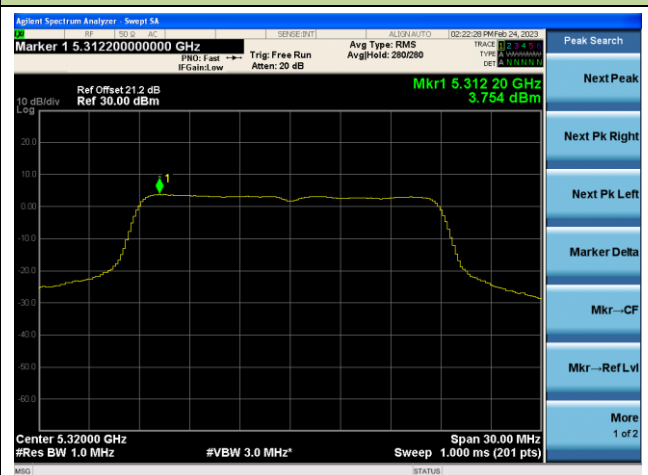

Channel 64 (5320MHz)

802.11n-HT20 Power Spectral Density - Ant 4

Channel 36 (5180MHz)

Channel 44 (5220MHz)

Channel 48 (5240MHz)

Channel 52(5260MHz)

Channel 60 (5300MHz)

Channel 64 (5320MHz)

## 802.11n-HT40 Power Spectral Density - Ant 4

Channel 38 (5190MHz)

Channel 46 (5230MHz)

Channel 54 (5270MHz)

Channel 62(5310MHz)

Channel 102 (5510MHz)

Channel 110 (5550MHz)

802.11ac-VHT20 Power Spectral Density - Ant 4