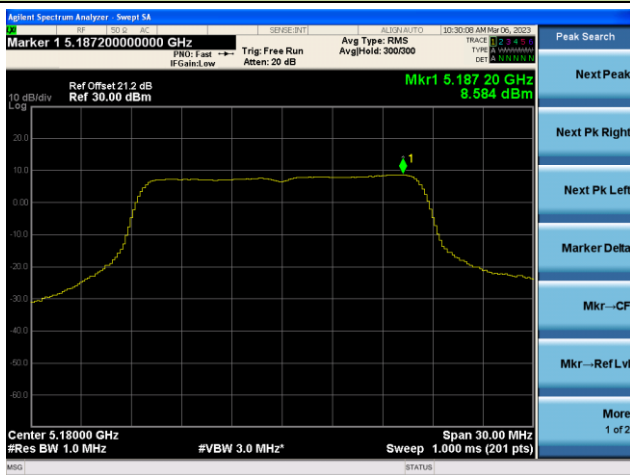

## 802.11ax-HE80 Power Spectral Density - Ant 3

Channel 42 (5210MHz)

Channel 58 (5290MHz)

Channel 106 (5530MHz)

Channel 122 (5610MHz)

Channel 138 (5690MHz)

Channel 155 (5775MHz)

802.11ax-HE160 Power Spectral Density - Ant 3

Channel 50 (5250MHz)

Channel 114 (5570MHz)

802.11a Power Spectral Density - Ant 4

Channel 36 (5180MHz)

Channel 44 (5220MHz)

Channel 48 (5240MHz)

Channel 52(5260MHz)

Channel 60 (5300MHz)