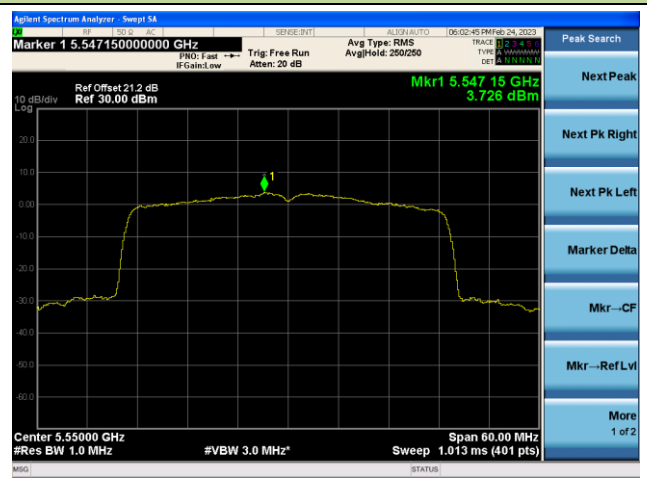

## 802.11ax-HE40 Power Spectral Density - Ant 3

Channel 38 (5190MHz)

Channel 46 (5230MHz)

Channel 54 (5270MHz)

Channel 62(5310MHz)

Channel 102 (5510MHz)

Channel 110 (5550MHz)

## 802.11ax-HE80 Power Spectral Density - Ant 3

Channel 42 (5210MHz)

Channel 58 (5290MHz)

Channel 106 (5530MHz)

Channel 122 (5610MHz)

Channel 138 (5690MHz)

Channel 155 (5775MHz)

802.11ax-HE160 Power Spectral Density - Ant 3