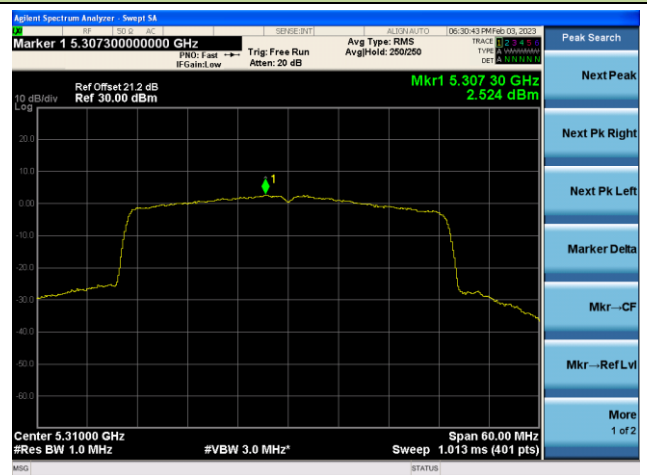

## 802.11ax-HE40 Power Spectral Density - Ant 3

Channel 38 (5190MHz)

Channel 46 (5230MHz)

Channel 54 (5270MHz)

Channel 62(5310MHz)

Channel 102 (5510MHz)

Channel 110 (5550MHz)

## 802.11ax-HE80 Power Spectral Density - Ant 3

Channel 42 (5210MHz)

Channel 58 (5290MHz)

Channel 106 (5530MHz)

Channel 122 (5610MHz)

Channel 138 (5690MHz)

Channel 155 (5775MHz)

802.11ax-HE160 Power Spectral Density - Ant 3