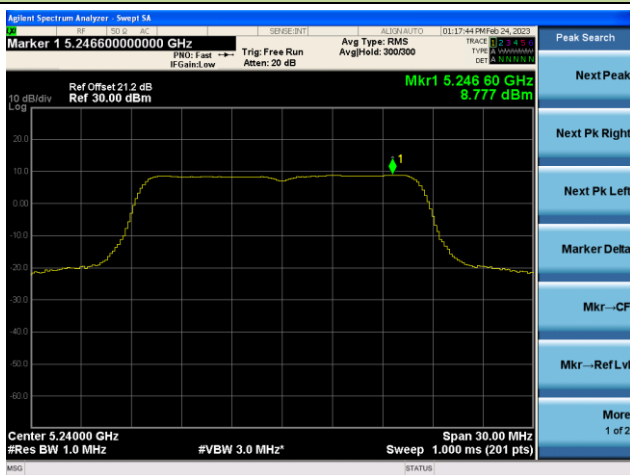

Channel 50 (5250MHz)

Channel 114 (5570MHz)

802.11a Power Spectral Density - Ant 4

Channel 36 (5180MHz)

Channel 44 (5220MHz)

Channel 48 (5240MHz)

Channel 52(5260MHz)

Channel 60 (5300MHz)