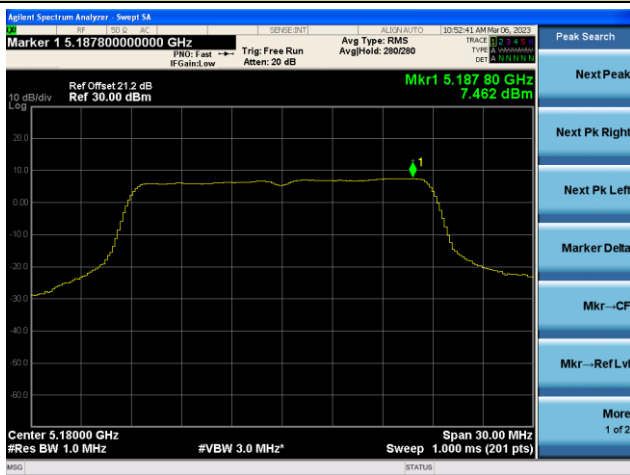

802.11ac-VHT20 Power Spectral Density - Ant 4

Channel 36 (5180MHz)