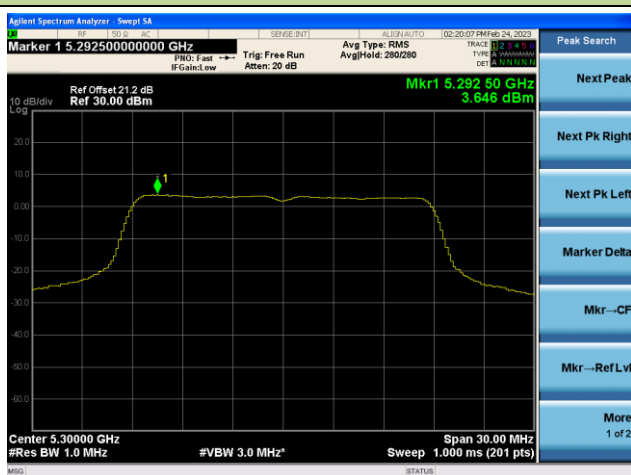

Channel 64 (5320MHz)

802.11n-HT20 Power Spectral Density - Ant 4

Channel 36 (5180MHz)

Channel 44 (5220MHz)

Channel 48 (5240MHz)

Channel 52(5260MHz)

Channel 60 (5300MHz)

Channel 64 (5320MHz)

## 802.11n-HT40 Power Spectral Density - Ant 4

Channel 38 (5190MHz)

Channel 46 (5230MHz)

Channel 54 (5270MHz)

Channel 62(5310MHz)

Channel 102 (5510MHz)

Channel 110 (5550MHz)

802.11ac-VHT20 Power Spectral Density - Ant 4