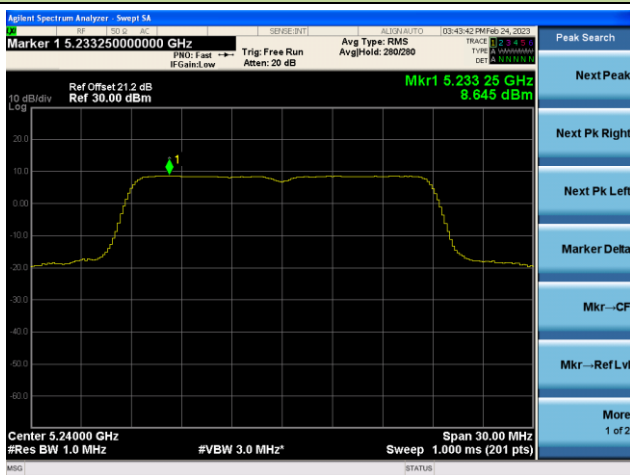

Channel 48 (5240MHz)