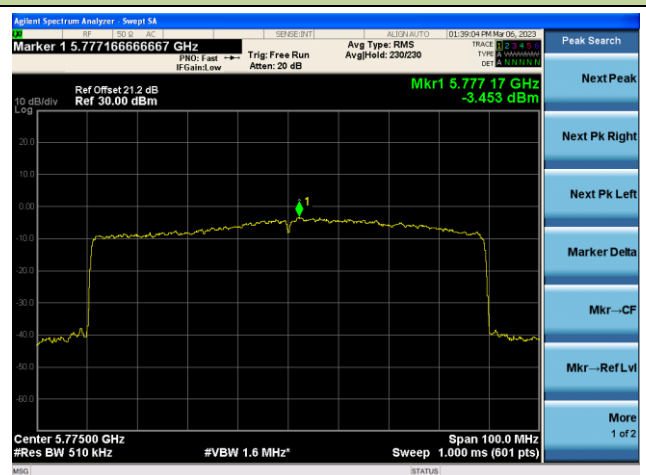

## 802.11ax-HE80 Power Spectral Density - Ant 3

Channel 42 (5210MHz)

Channel 58 (5290MHz)

Channel 106 (5530MHz)

Channel 122 (5610MHz)

Channel 138 (5690MHz)

Channel 155 (5775MHz)

802.11ax-HE160 Power Spectral Density - Ant 3

Channel 50 (5250MHz)

Channel 114 (5570MHz)

802.11a Power Spectral Density - Ant 4

Channel 36 (5180MHz)

Channel 44 (5220MHz)

Channel 48 (5240MHz)

Channel 52(5260MHz)

Channel 60 (5300MHz)