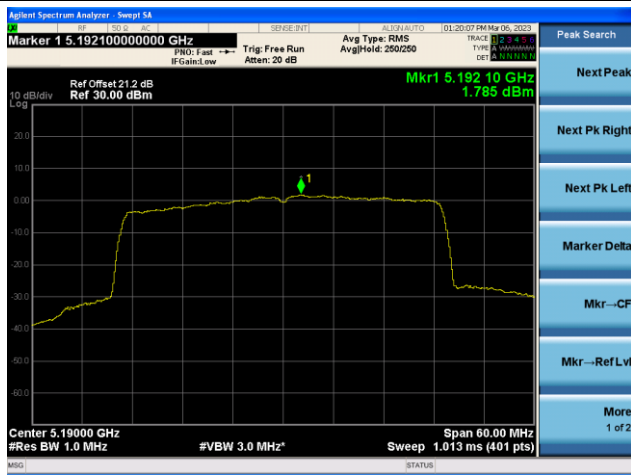

## 802.11ax-HE40 Power Spectral Density - Ant 3

Channel 38 (5190MHz)

Channel 46 (5230MHz)

Channel 54 (5270MHz)

Channel 62(5310MHz)

Channel 102 (5510MHz)

Channel 110 (5550MHz)

## 802.11ax-HE80 Power Spectral Density - Ant 3

Channel 42 (5210MHz)

Channel 58 (5290MHz)

Channel 106 (5530MHz)

Channel 122 (5610MHz)

Channel 138 (5690MHz)

Channel 155 (5775MHz)

802.11ax-HE160 Power Spectral Density - Ant 3