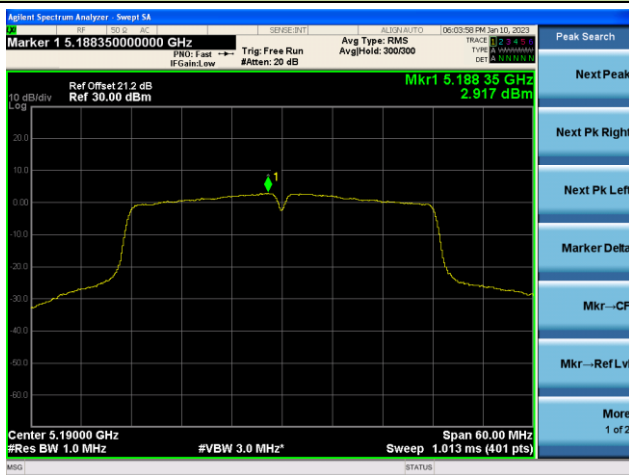

802.11n-HT40 Power Spectral Density - Ant 4

Channel 38 (5190MHz)