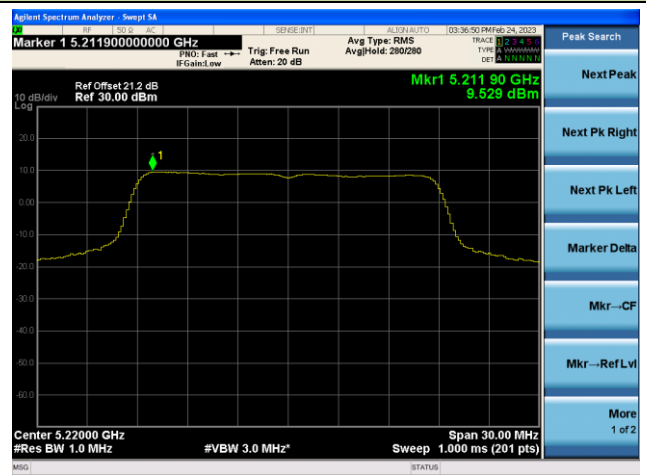

Channel 44 (5220MHz)