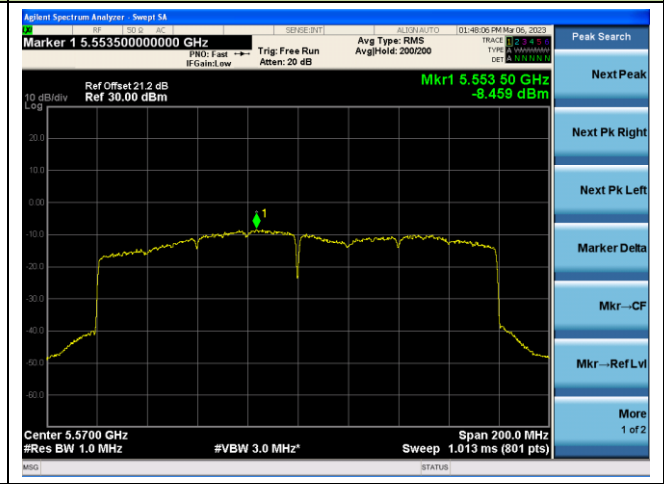

## 802.11ax-HE80 Power Spectral Density - Ant 3

Channel 42 (5210MHz)

Channel 58 (5290MHz)

Channel 106 (5530MHz)

Channel 122 (5610MHz)

Channel 138 (5690MHz)

Channel 155 (5775MHz)

802.11ax-HE160 Power Spectral Density - Ant 3

Channel 50 (5250MHz)

Channel 114 (5570MHz)

802.11a Power Spectral Density - Ant 4

Channel 36 (5180MHz)

Channel 44 (5220MHz)

Channel 48 (5240MHz)

Channel 52(5260MHz)

Channel 60 (5300MHz)