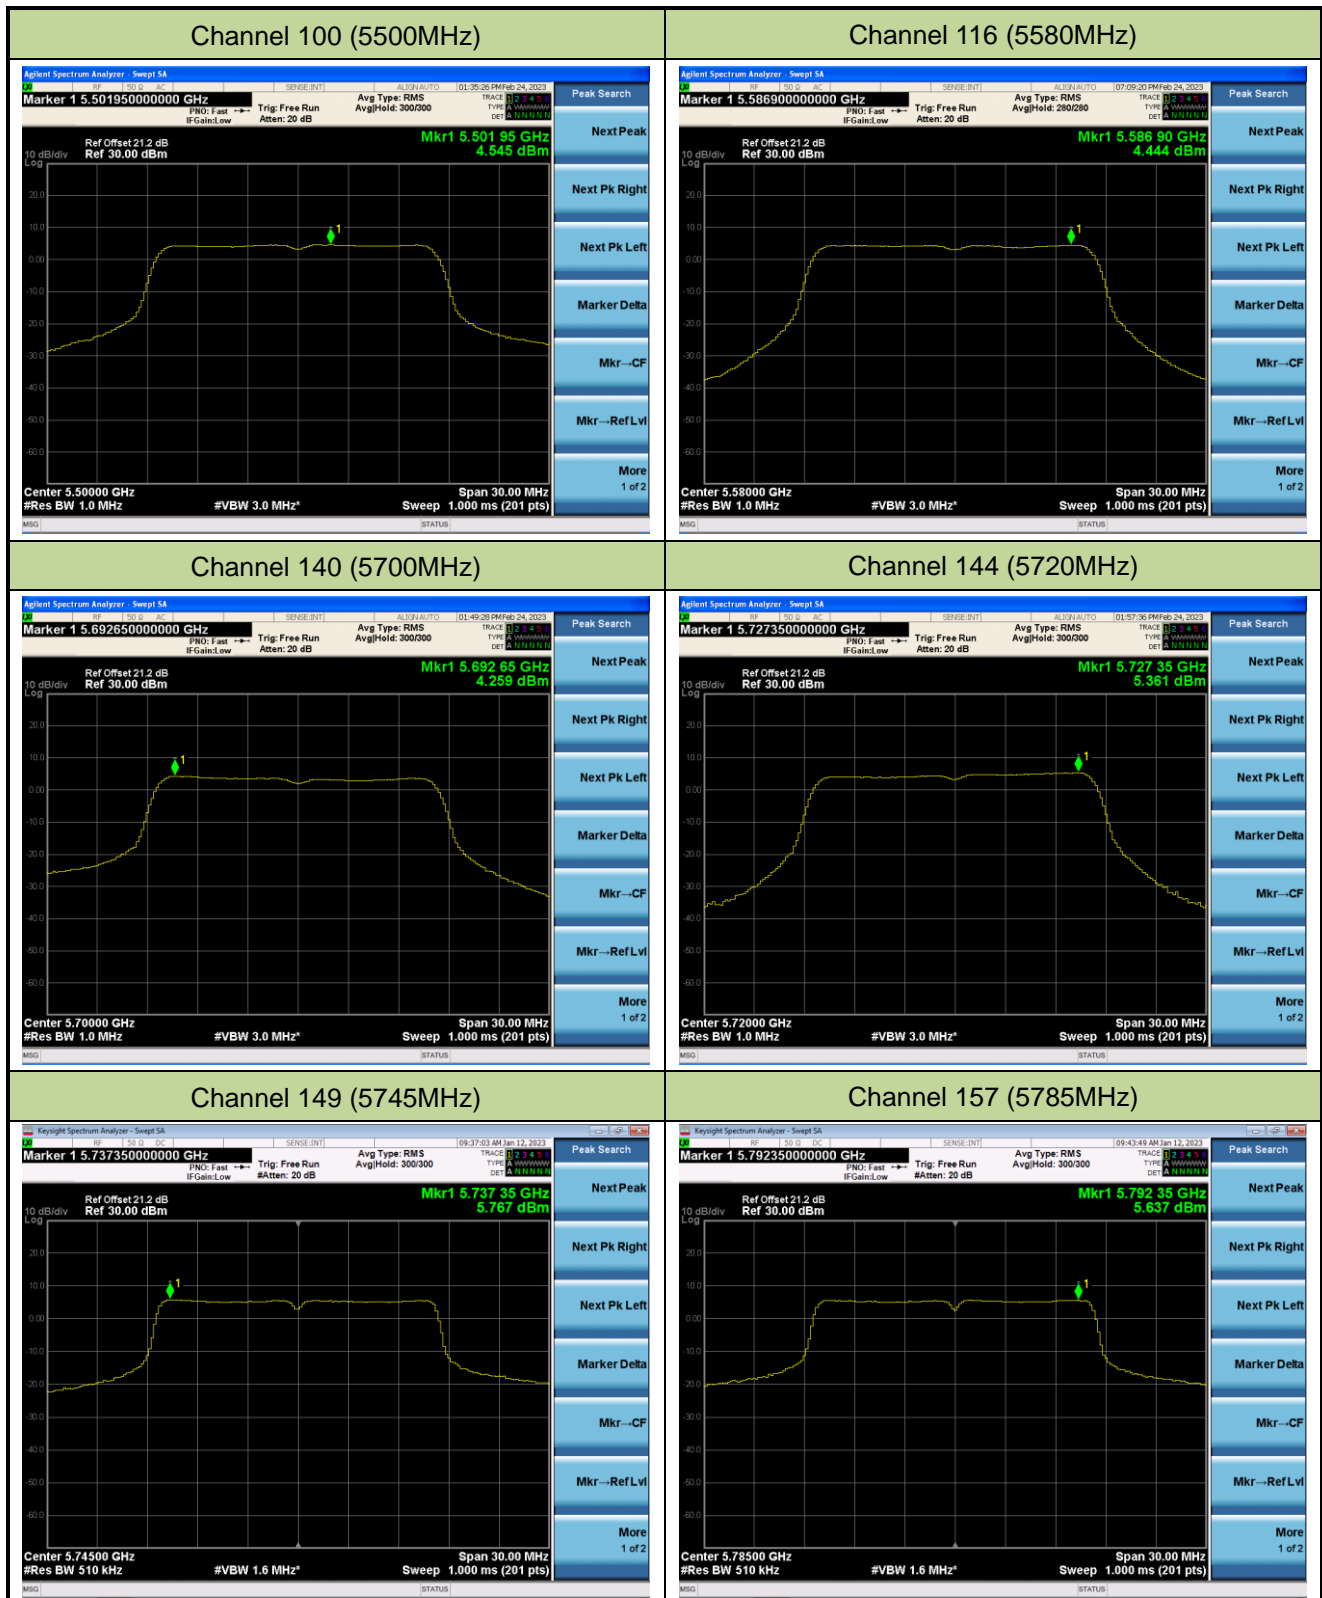

## 802.11ax-HE80 Power Spectral Density - Ant 3

Channel 42 (5210MHz)

Channel 58 (5290MHz)

Channel 106 (5530MHz)

Channel 122 (5610MHz)

Channel 138 (5690MHz)

Channel 155 (5775MHz)

802.11ax-HE160 Power Spectral Density - Ant 3

Channel 50 (5250MHz)

Channel 114 (5570MHz)

802.11a Power Spectral Density - Ant 4

Channel 36 (5180MHz)

Channel 44 (5220MHz)

Channel 48 (5240MHz)

Channel 52(5260MHz)

Channel 60 (5300MHz)

Channel 64 (5320MHz)

802.11n-HT20 Power Spectral Density - Ant 4

Channel 36 (5180MHz)

Channel 44 (5220MHz)

Channel 48 (5240MHz)

Channel 52(5260MHz)

Channel 60 (5300MHz)

Channel 64 (5320MHz)

## 802.11n-HT40 Power Spectral Density - Ant 4

Channel 38 (5190MHz)

Channel 46 (5230MHz)

Channel 54 (5270MHz)

Channel 62(5310MHz)

Channel 102 (5510MHz)

Channel 110 (5550MHz)

802.11ac-VHT20 Power Spectral Density - Ant 4