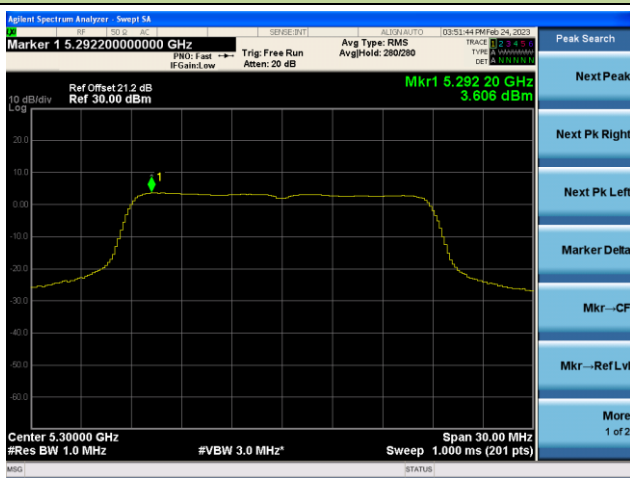

## 802.11n-HT40 Power Spectral Density - Ant 4

Channel 38 (5190MHz)

Channel 46 (5230MHz)

Channel 54 (5270MHz)

Channel 62(5310MHz)

Channel 102 (5510MHz)

Channel 110 (5550MHz)

802.11ac-VHT20 Power Spectral Density - Ant 4

Channel 36 (5180MHz)

Channel 44 (5220MHz)

Channel 48 (5240MHz)

Channel 52(5260MHz)

Channel 60 (5300MHz)

Channel 64 (5320MHz)