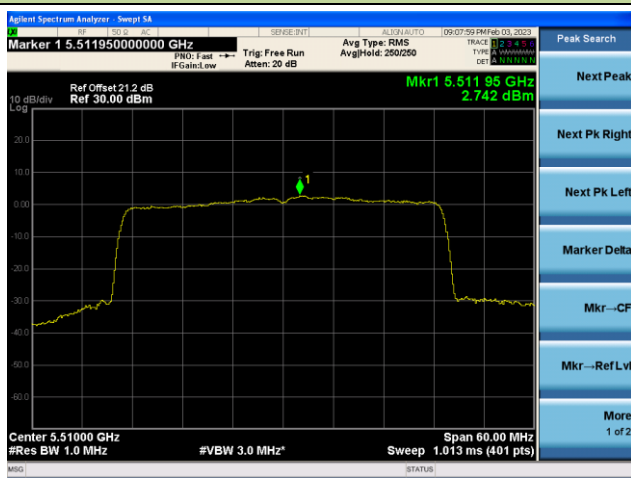

## 802.11ax-HE40 Power Spectral Density - Ant 3

Channel 38 (5190MHz)

Channel 46 (5230MHz)

Channel 54 (5270MHz)

Channel 62(5310MHz)

Channel 102 (5510MHz)

Channel 110 (5550MHz)

## 802.11ax-HE80 Power Spectral Density - Ant 3

Channel 42 (5210MHz)

Channel 58 (5290MHz)

Channel 106 (5530MHz)

Channel 122 (5610MHz)

Channel 138 (5690MHz)

Channel 155 (5775MHz)

802.11ax-HE160 Power Spectral Density - Ant 3