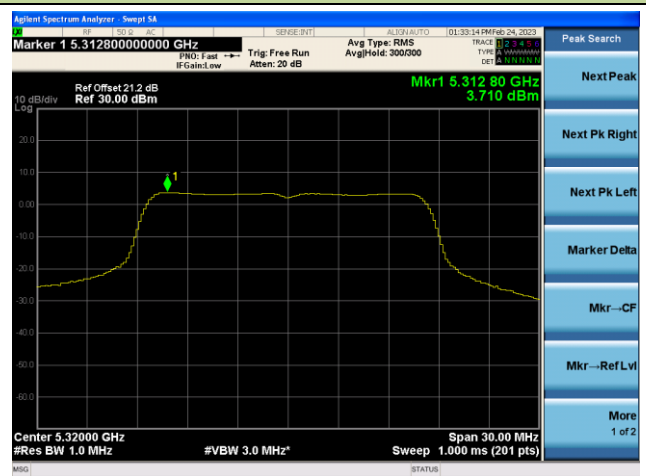

Channel 50 (5250MHz)

Channel 114 (5570MHz)

802.11a Power Spectral Density - Ant 4

Channel 36 (5180MHz)

Channel 44 (5220MHz)

Channel 48 (5240MHz)

Channel 52(5260MHz)

Channel 60 (5300MHz)

Channel 64 (5320MHz)

802.11n-HT20 Power Spectral Density - Ant 4

Channel 36 (5180MHz)

Channel 44 (5220MHz)

Channel 48 (5240MHz)

Channel 52(5260MHz)

Channel 60 (5300MHz)

Channel 64 (5320MHz)