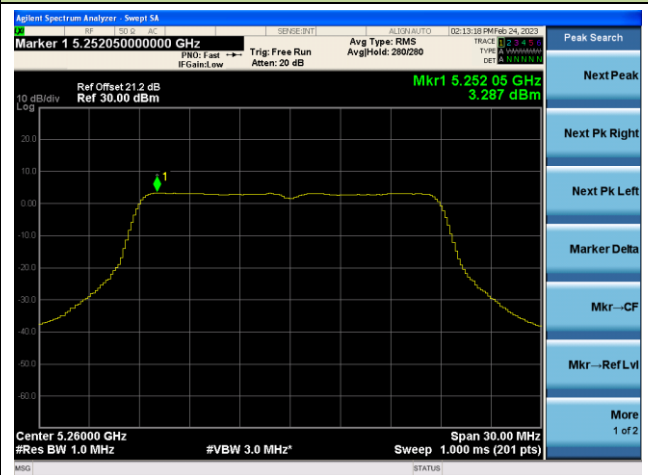

Channel 64 (5320MHz)

802.11n-HT20 Power Spectral Density - Ant 4

Channel 36 (5180MHz)

Channel 44 (5220MHz)

Channel 48 (5240MHz)

Channel 52(5260MHz)

Channel 60 (5300MHz)

Channel 64 (5320MHz)

## 802.11n-HT40 Power Spectral Density - Ant 4

Channel 38 (5190MHz)

Channel 46 (5230MHz)

Channel 54 (5270MHz)

Channel 62(5310MHz)

Channel 102 (5510MHz)

Channel 110 (5550MHz)

802.11ac-VHT20 Power Spectral Density - Ant 4