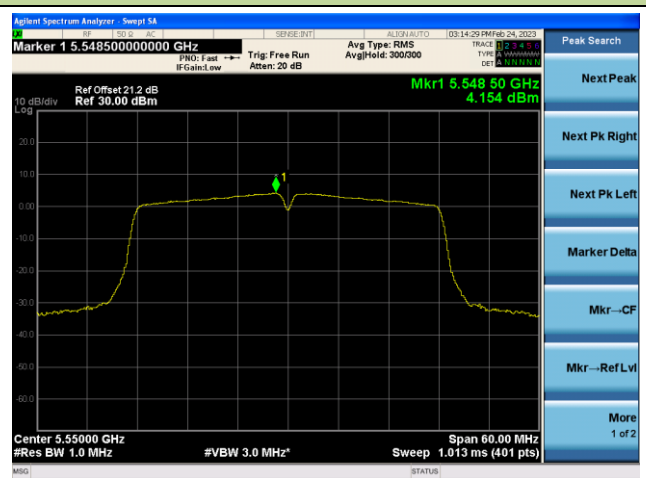

## 802.11n-HT40 Power Spectral Density - Ant 4

Channel 38 (5190MHz)

Channel 46 (5230MHz)

Channel 54 (5270MHz)

Channel 62(5310MHz)

Channel 102 (5510MHz)

Channel 110 (5550MHz)

802.11ac-VHT20 Power Spectral Density - Ant 4