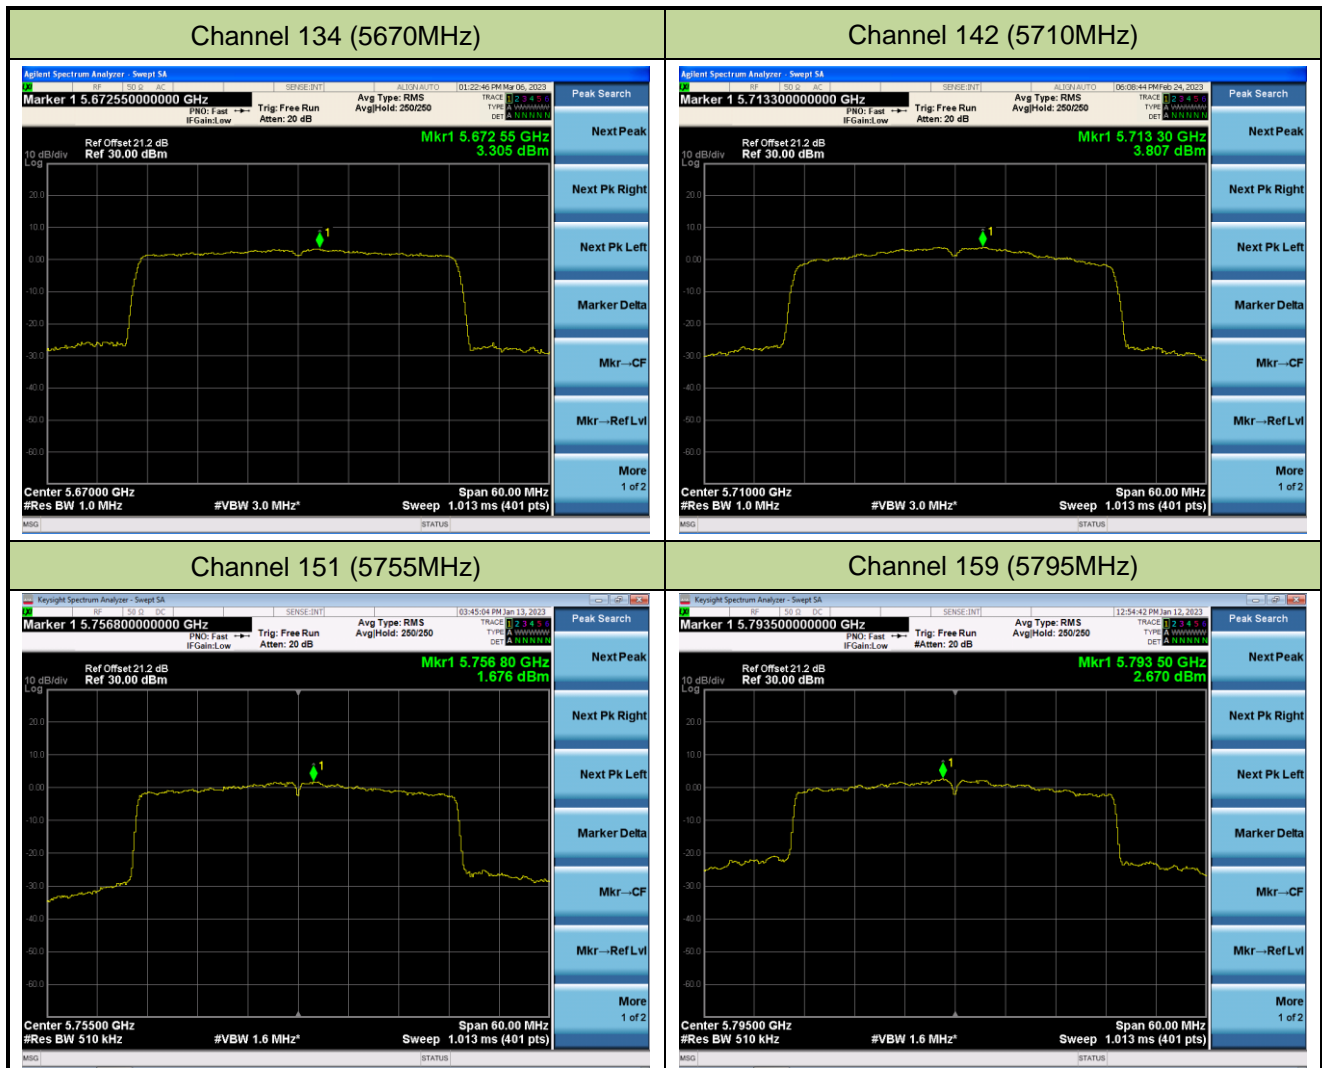

## 802.11ax-HE40 Power Spectral Density - Ant 3

Channel 38 (5190MHz)

Channel 46 (5230MHz)

Channel 54 (5270MHz)

Channel 62(5310MHz)

Channel 102 (5510MHz)

Channel 110 (5550MHz)

## 802.11ax-HE80 Power Spectral Density - Ant 3

Channel 42 (5210MHz)

Channel 58 (5290MHz)

Channel 106 (5530MHz)

Channel 122 (5610MHz)

Channel 138 (5690MHz)

Channel 155 (5775MHz)

802.11ax-HE160 Power Spectral Density - Ant 3

Channel 50 (5250MHz)

Channel 114 (5570MHz)

802.11a Power Spectral Density - Ant 4

Channel 36 (5180MHz)

Channel 44 (5220MHz)

Channel 48 (5240MHz)

Channel 52(5260MHz)

Channel 60 (5300MHz)

Channel 64 (5320MHz)

802.11n-HT20 Power Spectral Density - Ant 4

Channel 36 (5180MHz)

Channel 44 (5220MHz)

Channel 48 (5240MHz)

Channel 52(5260MHz)

Channel 60 (5300MHz)

Channel 64 (5320MHz)