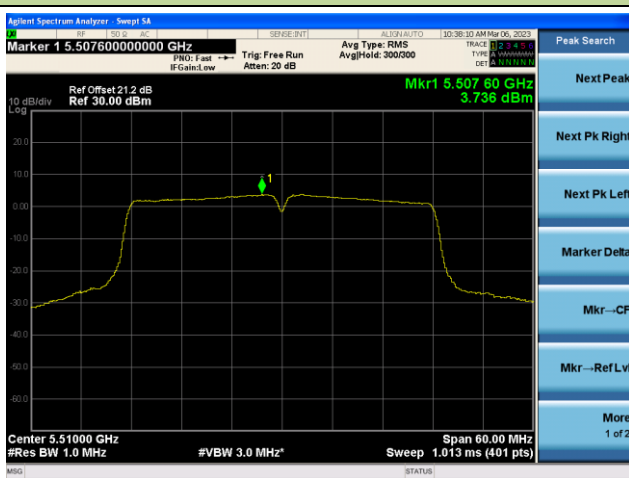

## 802.11n-HT40 Power Spectral Density - Ant 4

Channel 38 (5190MHz)

Channel 46 (5230MHz)

Channel 54 (5270MHz)

Channel 62(5310MHz)

Channel 102 (5510MHz)

Channel 110 (5550MHz)

802.11ac-VHT20 Power Spectral Density - Ant 4