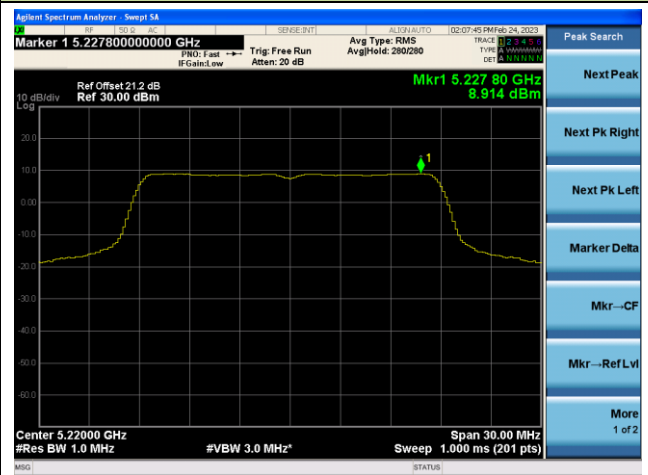

Channel 64 (5320MHz)

802.11n-HT20 Power Spectral Density - Ant 4

Channel 36 (5180MHz)

Channel 44 (5220MHz)

Channel 48 (5240MHz)

Channel 52(5260MHz)

Channel 60 (5300MHz)

Channel 64 (5320MHz)

## 802.11n-HT40 Power Spectral Density - Ant 4

Channel 38 (5190MHz)

Channel 46 (5230MHz)

Channel 54 (5270MHz)

Channel 62(5310MHz)

Channel 102 (5510MHz)

Channel 110 (5550MHz)

802.11ac-VHT20 Power Spectral Density - Ant 4