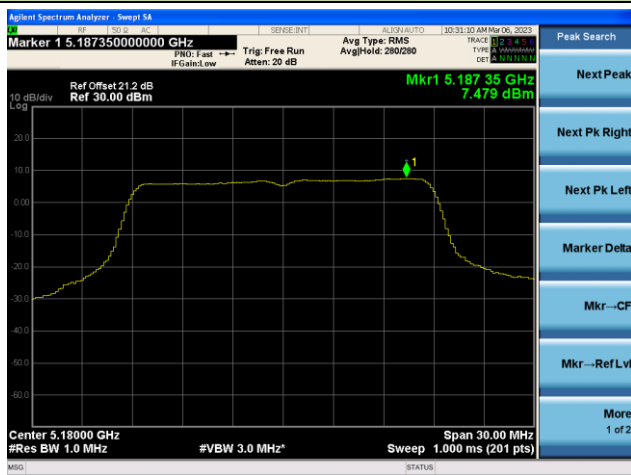

Channel 64 (5320MHz)

802.11n-HT20 Power Spectral Density - Ant 4

Channel 36 (5180MHz)

Channel 44 (5220MHz)

Channel 48 (5240MHz)

Channel 52(5260MHz)

Channel 60 (5300MHz)

Channel 64 (5320MHz)

## 802.11n-HT40 Power Spectral Density - Ant 4

Channel 38 (5190MHz)

Channel 46 (5230MHz)

Channel 54 (5270MHz)

Channel 62(5310MHz)

Channel 102 (5510MHz)

Channel 110 (5550MHz)

802.11ac-VHT20 Power Spectral Density - Ant 4