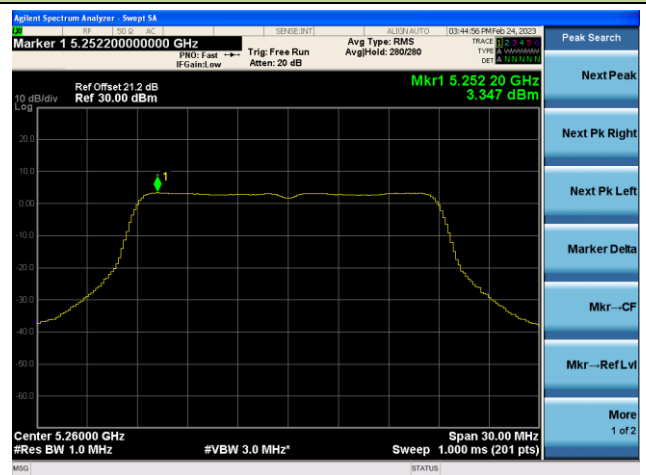

## 802.11n-HT40 Power Spectral Density - Ant 4

Channel 38 (5190MHz)

Channel 46 (5230MHz)

Channel 54 (5270MHz)

Channel 62(5310MHz)

Channel 102 (5510MHz)

Channel 110 (5550MHz)

802.11ac-VHT20 Power Spectral Density - Ant 4

Channel 36 (5180MHz)

Channel 44 (5220MHz)

Channel 48 (5240MHz)

Channel 52(5260MHz)

Channel 60 (5300MHz)

Channel 64 (5320MHz)