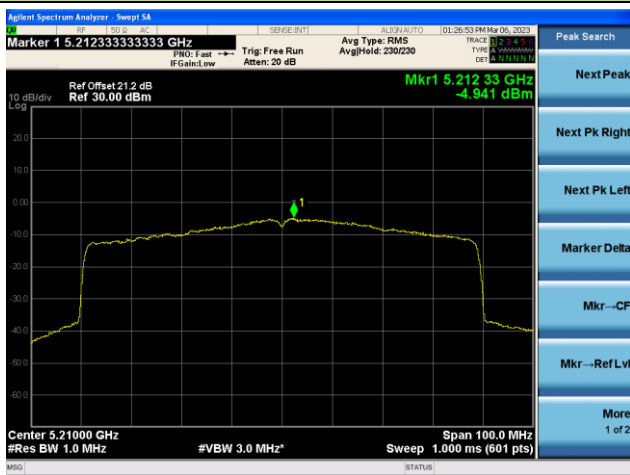

## 802.11ax-HE40 Power Spectral Density - Ant 3

Channel 38 (5190MHz)

Channel 46 (5230MHz)

Channel 54 (5270MHz)

Channel 62(5310MHz)

Channel 102 (5510MHz)

Channel 110 (5550MHz)

## 802.11ax-HE80 Power Spectral Density - Ant 3

Channel 42 (5210MHz)

Channel 58 (5290MHz)

Channel 106 (5530MHz)

Channel 122 (5610MHz)

Channel 138 (5690MHz)

Channel 155 (5775MHz)

802.11ax-HE160 Power Spectral Density - Ant 3