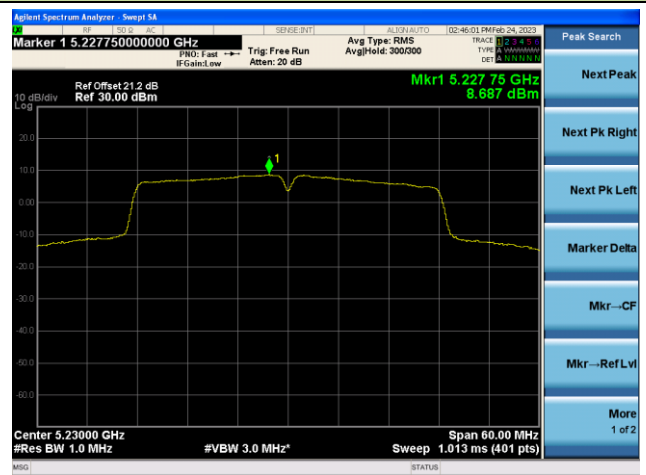

Channel 64 (5320MHz)

802.11n-HT20 Power Spectral Density - Ant 4

Channel 36 (5180MHz)

Channel 44 (5220MHz)

Channel 48 (5240MHz)

Channel 52(5260MHz)

Channel 60 (5300MHz)

Channel 64 (5320MHz)

## 802.11n-HT40 Power Spectral Density - Ant 4

Channel 38 (5190MHz)

Channel 46 (5230MHz)

Channel 54 (5270MHz)

Channel 62(5310MHz)

Channel 102 (5510MHz)

Channel 110 (5550MHz)

802.11ac-VHT20 Power Spectral Density - Ant 4