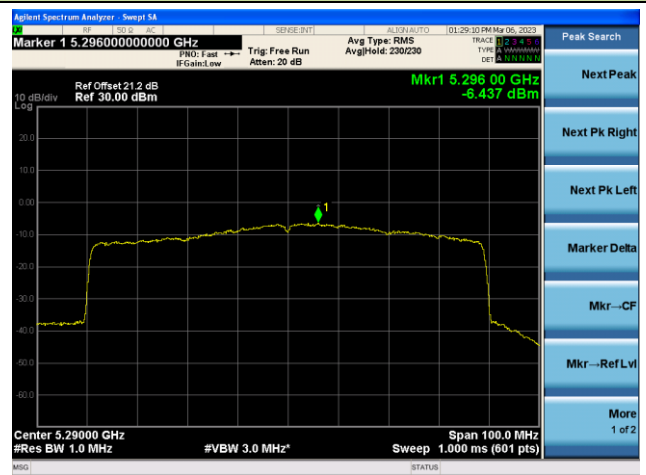

## 802.11ax-HE40 Power Spectral Density - Ant 3

Channel 38 (5190MHz)

Channel 46 (5230MHz)

Channel 54 (5270MHz)

Channel 62(5310MHz)

Channel 102 (5510MHz)

Channel 110 (5550MHz)

## 802.11ax-HE80 Power Spectral Density - Ant 3

Channel 42 (5210MHz)

Channel 58 (5290MHz)

Channel 106 (5530MHz)

Channel 122 (5610MHz)

Channel 138 (5690MHz)

Channel 155 (5775MHz)

802.11ax-HE160 Power Spectral Density - Ant 3