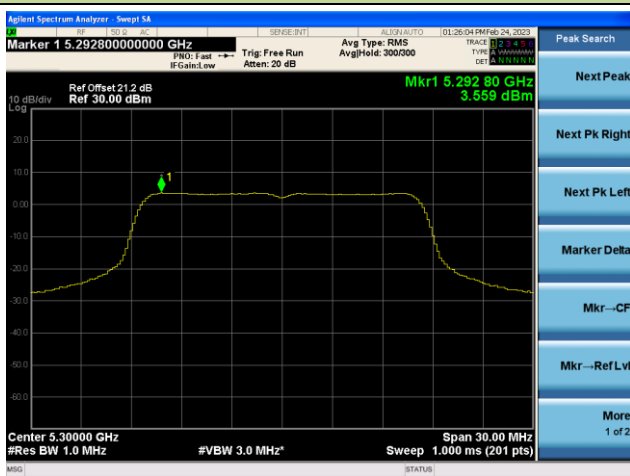

Channel 50 (5250MHz)

Channel 114 (5570MHz)

802.11a Power Spectral Density - Ant 4

Channel 36 (5180MHz)

Channel 44 (5220MHz)

Channel 48 (5240MHz)

Channel 52(5260MHz)

Channel 60 (5300MHz)

Channel 64 (5320MHz)

802.11n-HT20 Power Spectral Density - Ant 4

Channel 36 (5180MHz)

Channel 44 (5220MHz)

Channel 48 (5240MHz)

Channel 52(5260MHz)

Channel 60 (5300MHz)

Channel 64 (5320MHz)