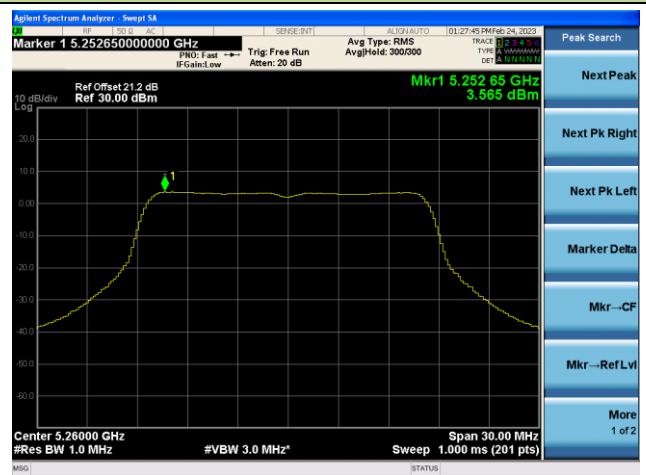

Channel 50 (5250MHz)

Channel 114 (5570MHz)

802.11a Power Spectral Density - Ant 4

Channel 36 (5180MHz)

Channel 44 (5220MHz)

Channel 48 (5240MHz)

Channel 52(5260MHz)

Channel 60 (5300MHz)

Channel 64 (5320MHz)

802.11n-HT20 Power Spectral Density - Ant 4

Channel 36 (5180MHz)

Channel 44 (5220MHz)

Channel 48 (5240MHz)

Channel 52(5260MHz)

Channel 60 (5300MHz)

Channel 64 (5320MHz)