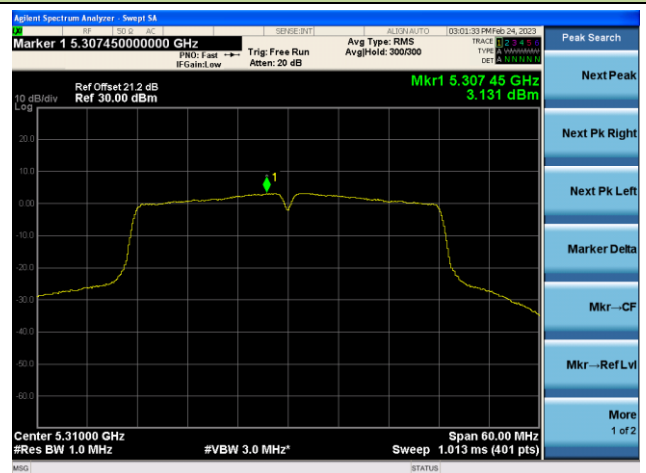

## 802.11n-HT40 Power Spectral Density - Ant 4

Channel 38 (5190MHz)

Channel 46 (5230MHz)

Channel 54 (5270MHz)

Channel 62(5310MHz)

Channel 102 (5510MHz)

Channel 110 (5550MHz)

802.11ac-VHT20 Power Spectral Density - Ant 4