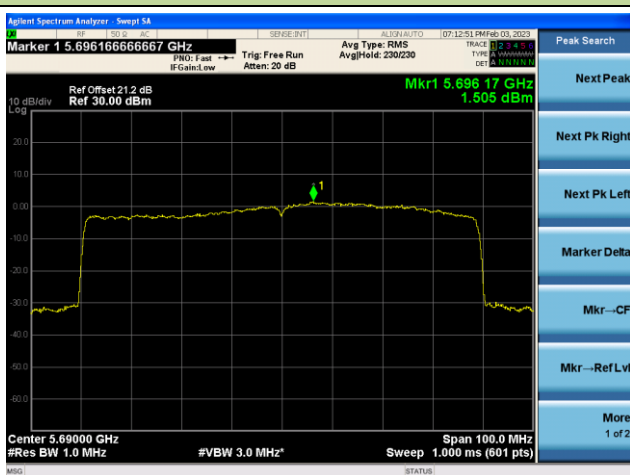

## 802.11ax-HE80 Power Spectral Density - Ant 3

Channel 42 (5210MHz)

Channel 58 (5290MHz)

Channel 106 (5530MHz)

Channel 122 (5610MHz)

Channel 138 (5690MHz)

Channel 155 (5775MHz)

802.11ax-HE160 Power Spectral Density - Ant 3

Channel 50 (5250MHz)

Channel 114 (5570MHz)

802.11a Power Spectral Density - Ant 4

Channel 36 (5180MHz)

Channel 44 (5220MHz)

Channel 48 (5240MHz)

Channel 52(5260MHz)

Channel 60 (5300MHz)