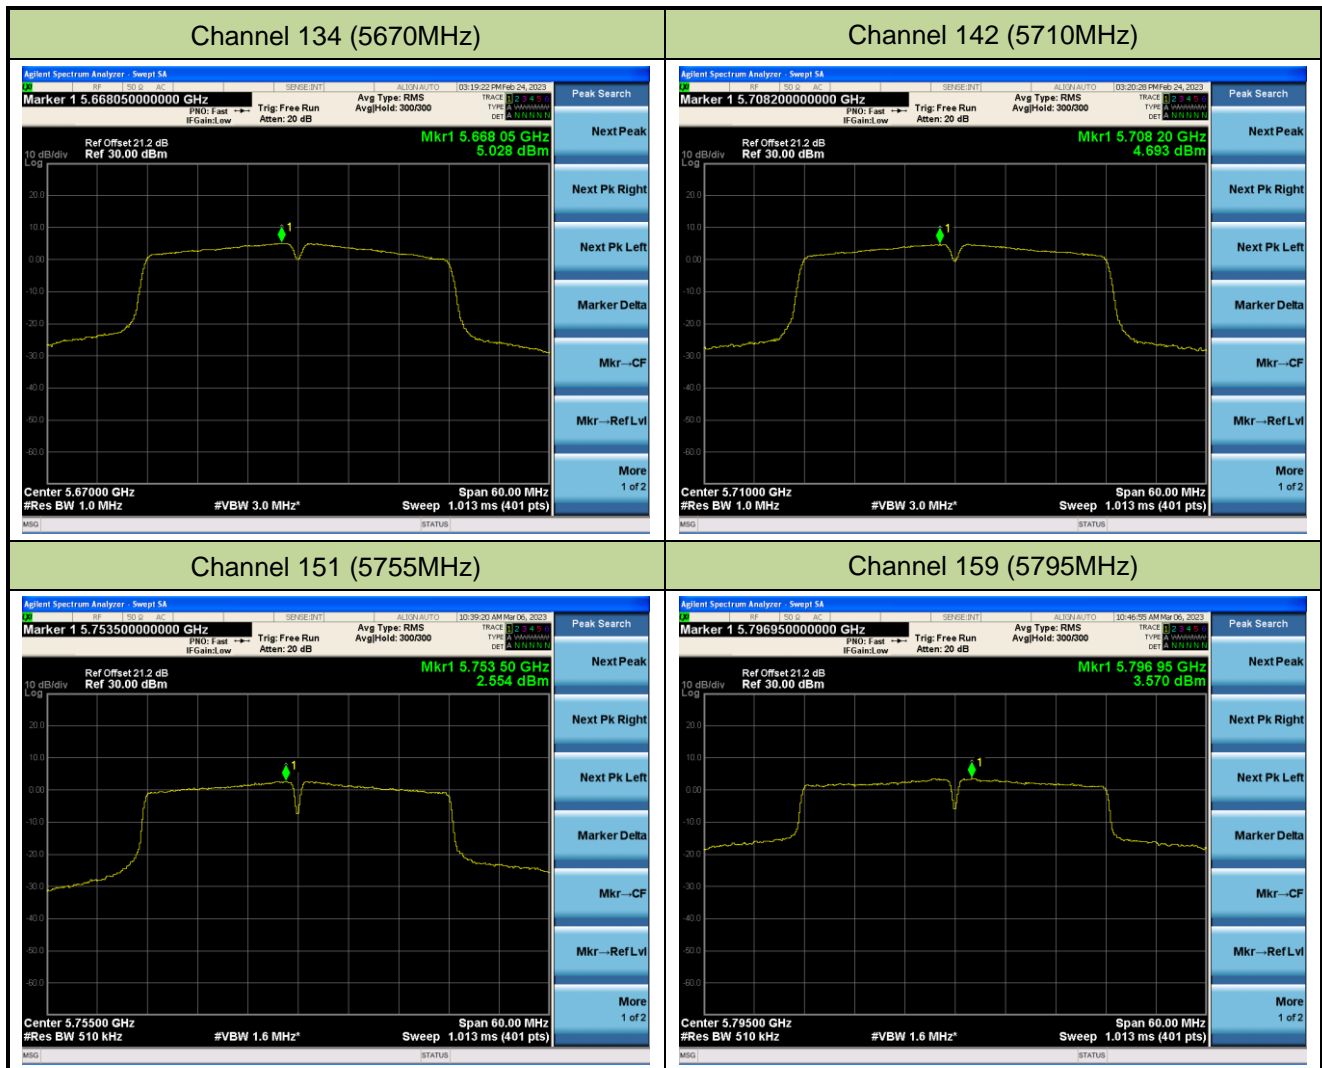

Channel 50 (5250MHz)

Channel 114 (5570MHz)

802.11a Power Spectral Density - Ant 4

Channel 36 (5180MHz)

Channel 44 (5220MHz)

Channel 48 (5240MHz)

Channel 52(5260MHz)

Channel 60 (5300MHz)

Channel 64 (5320MHz)

802.11n-HT20 Power Spectral Density - Ant 4

Channel 36 (5180MHz)

Channel 44 (5220MHz)

Channel 48 (5240MHz)

Channel 52(5260MHz)

Channel 60 (5300MHz)

Channel 64 (5320MHz)

## 802.11n-HT40 Power Spectral Density - Ant 4

Channel 38 (5190MHz)

Channel 46 (5230MHz)

Channel 54 (5270MHz)

Channel 62(5310MHz)

Channel 102 (5510MHz)

Channel 110 (5550MHz)

802.11ac-VHT20 Power Spectral Density - Ant 4

Channel 36 (5180MHz)

Channel 44 (5220MHz)

Channel 48 (5240MHz)

Channel 52(5260MHz)

Channel 60 (5300MHz)

Channel 64 (5320MHz)