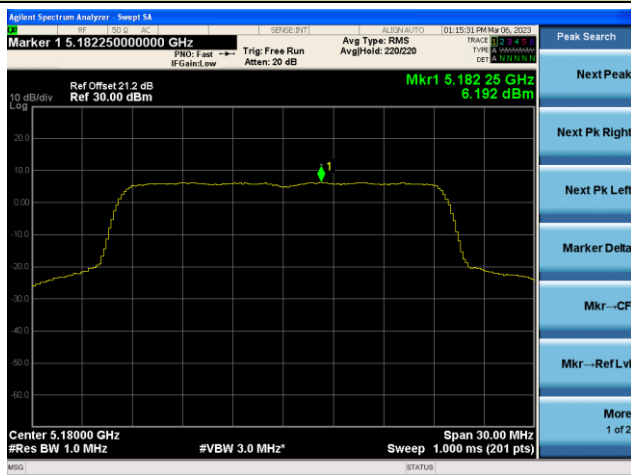

Channel 138 (5690MHz)

Channel 155 (5775MHz)

802.11ac-VHT160 Power Spectral Density - Ant 3

Channel 50 (5250MHz)

Channel 114 (5570MHz)

802.11ax-HE20 Power Spectral Density - Ant 3

Channel 36 (5180MHz)

Channel 44 (5220MHz)

Channel 48 (5240MHz)

Channel 52(5260MHz)

Channel 60 (5300MHz)

Channel 64 (5320MHz)