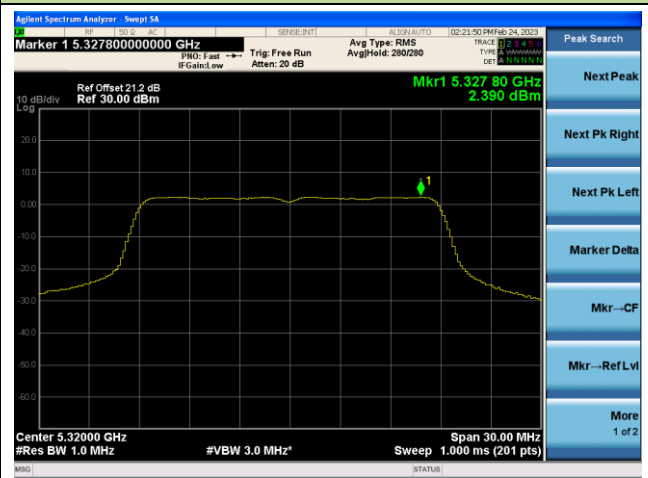

Channel 36 (5180MHz)

Channel 44 (5220MHz)

Channel 48 (5240MHz)

Channel 52(5260MHz)

Channel 60 (5300MHz)

Channel 64 (5320MHz)

802.11n-HT40 Power Spectral Density - Ant 3

Channel 38 (5190MHz)

Channel 46 (5230MHz)

Channel 54 (5270MHz)

Channel 62(5310MHz)

Channel 102 (5510MHz)

Channel 110 (5550MHz)

802.11ac-VHT20 Power Spectral Density - Ant 3

Channel 36 (5180MHz)

Channel 44 (5220MHz)