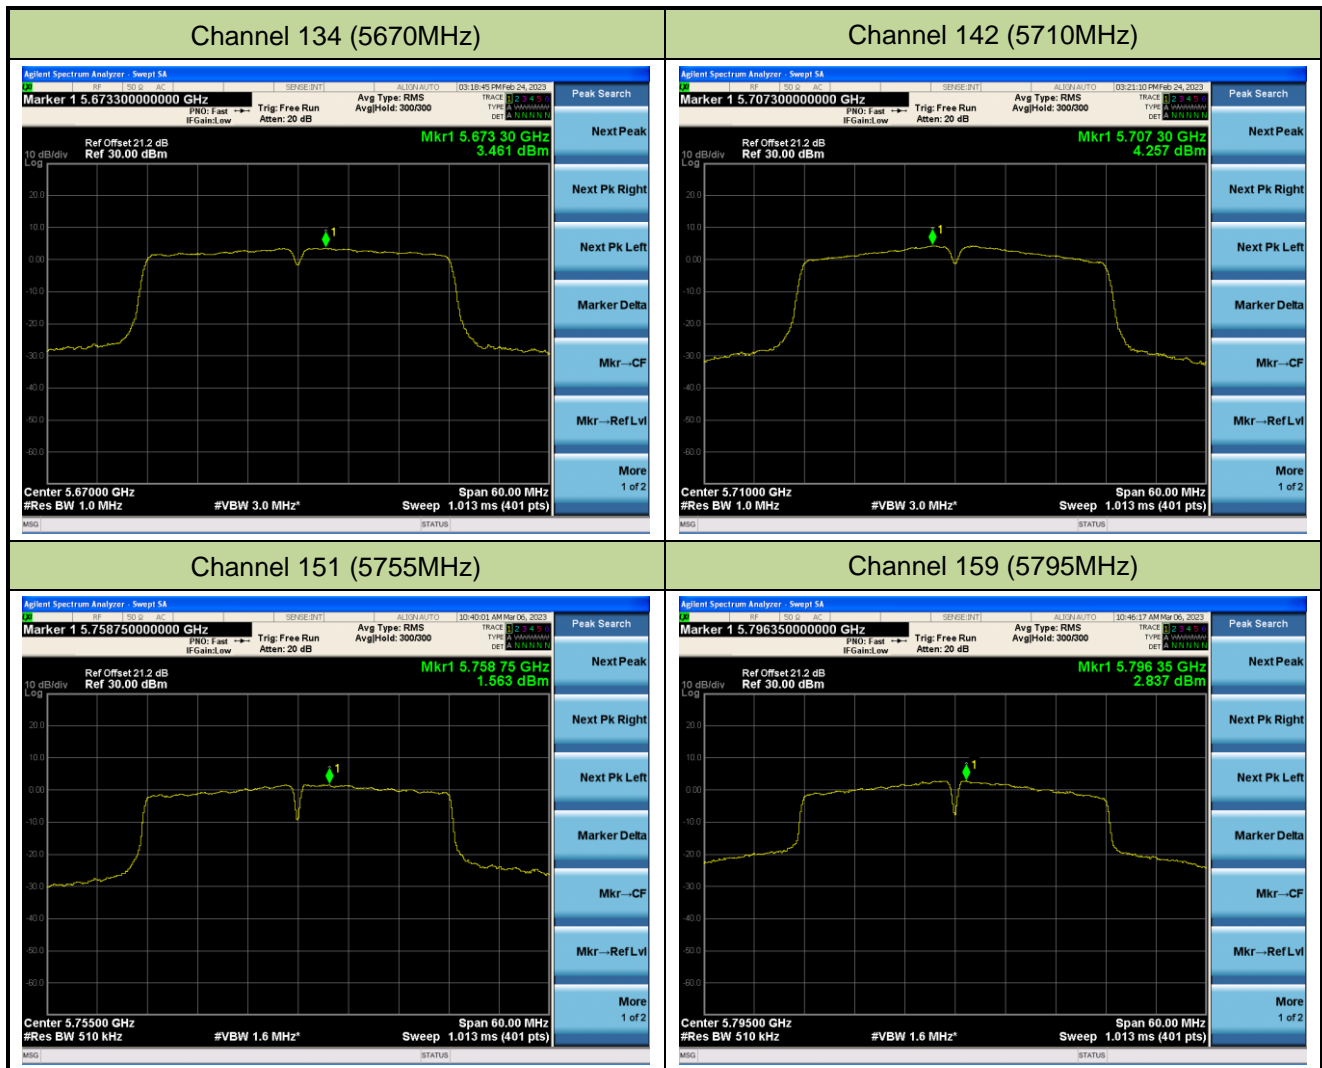

Channel 36 (5180MHz)

Channel 44 (5220MHz)

Channel 48 (5240MHz)

Channel 52(5260MHz)

Channel 60 (5300MHz)

Channel 64 (5320MHz)

802.11n-HT40 Power Spectral Density - Ant 3

Channel 38 (5190MHz)

Channel 46 (5230MHz)

Channel 54 (5270MHz)

Channel 62(5310MHz)

Channel 102 (5510MHz)

Channel 110 (5550MHz)

802.11ac-VHT20 Power Spectral Density - Ant 3

Channel 36 (5180MHz)

Channel 44 (5220MHz)

Channel 48 (5240MHz)

Channel 52(5260MHz)

Channel 60 (5300MHz)

Channel 64 (5320MHz)

802.11ac-VHT40 Power Spectral Density - Ant 3

Channel 38 (5190MHz)

Channel 46 (5230MHz)

Channel 54 (5270MHz)

Channel 62(5310MHz)

Channel 102 (5510MHz)

Channel 110 (5550MHz)

802.11ac-VHT80 Power Spectral Density - Ant 3

Channel 42 (5210MHz)

Channel 58 (5290MHz)

Channel 106 (5530MHz)

Channel 122 (5610MHz)