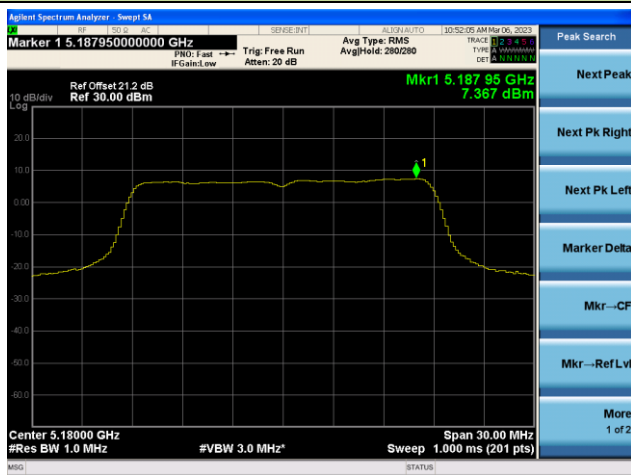

Channel 46 (5230MHz)

Channel 54 (5270MHz)

Channel 62(5310MHz)

Channel 102 (5510MHz)

Channel 110 (5550MHz)

802.11ac-VHT20 Power Spectral Density - Ant 3

Channel 36 (5180MHz)

Channel 44 (5220MHz)

Channel 48 (5240MHz)

Channel 52(5260MHz)

Channel 60 (5300MHz)

Channel 64 (5320MHz)

802.11ac-VHT40 Power Spectral Density - Ant 3

Channel 38 (5190MHz)

Channel 46 (5230MHz)

Channel 54 (5270MHz)