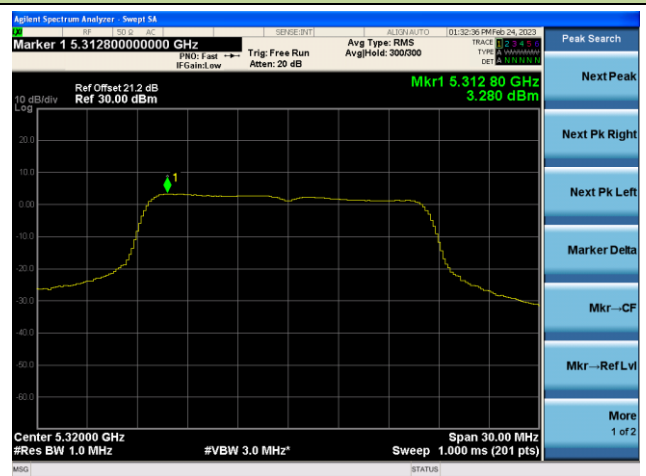

802.11a Power Spectral Density - Ant 3

Channel 36 (5180MHz)

Channel 44 (5220MHz)

Channel 48 (5240MHz)

Channel 52(5260MHz)

Channel 60 (5300MHz)

Channel 64 (5320MHz)

802.11n-HT20 Power Spectral Density - Ant 3

Channel 36 (5180MHz)

Channel 44 (5220MHz)

Channel 48 (5240MHz)

Channel 52(5260MHz)

Channel 60 (5300MHz)

Channel 64 (5320MHz)

802.11n-HT40 Power Spectral Density - Ant 3

Channel 38 (5190MHz)