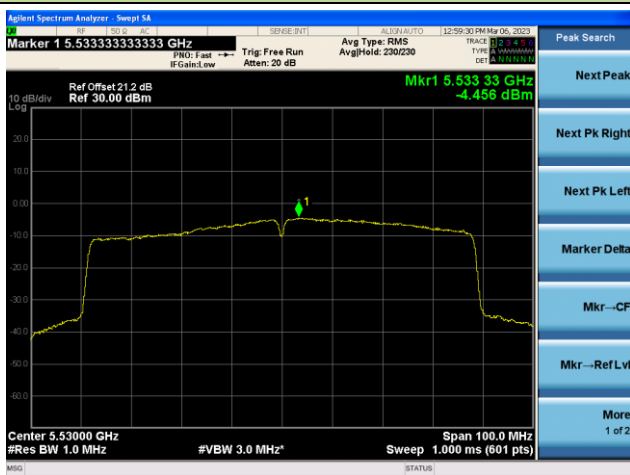

Channel 62(5310MHz)

Channel 102 (5510MHz)

Channel 110 (5550MHz)

802.11ac-VHT80 Power Spectral Density - Ant 3

Channel 42 (5210MHz)

Channel 58 (5290MHz)

Channel 106 (5530MHz)

Channel 122 (5610MHz)

Channel 138 (5690MHz)

Channel 155 (5775MHz)

802.11ac-VHT160 Power Spectral Density - Ant 3

Channel 50 (5250MHz)

Channel 114 (5570MHz)

802.11ax-HE20 Power Spectral Density - Ant 3

Channel 36 (5180MHz)

Channel 44 (5220MHz)