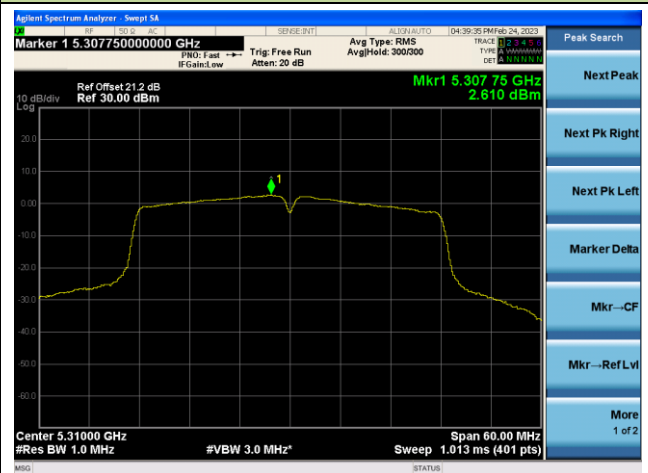

Channel 48 (5240MHz)

Channel 52(5260MHz)

Channel 60 (5300MHz)

Channel 64 (5320MHz)

802.11ac-VHT40 Power Spectral Density - Ant 3

Channel 38 (5190MHz)

Channel 46 (5230MHz)

Channel 54 (5270MHz)

Channel 62(5310MHz)

Channel 102 (5510MHz)

Channel 110 (5550MHz)

802.11ac-VHT80 Power Spectral Density - Ant 3

Channel 42 (5210MHz)

Channel 58 (5290MHz)

Channel 106 (5530MHz)

Channel 122 (5610MHz)