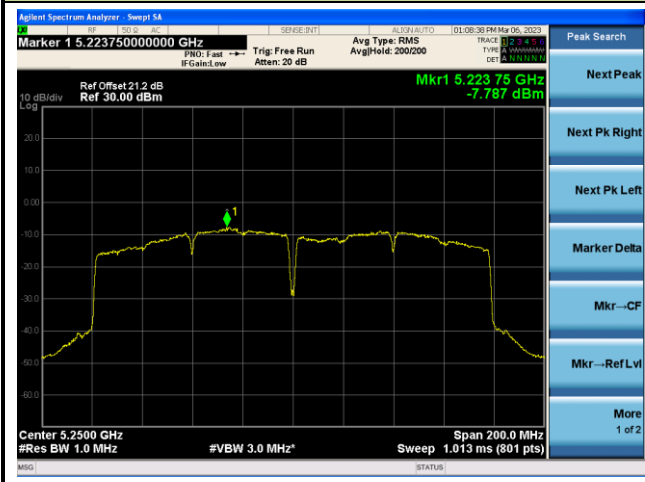

Channel 138 (5690MHz)

Channel 155 (5775MHz)

802.11ac-VHT160 Power Spectral Density - Ant 3

Channel 50 (5250MHz)

Channel 114 (5570MHz)

802.11ax-HE20 Power Spectral Density - Ant 3

Channel 36 (5180MHz)

Channel 44 (5220MHz)

Channel 48 (5240MHz)

Channel 52(5260MHz)

Channel 60 (5300MHz)

Channel 64 (5320MHz)