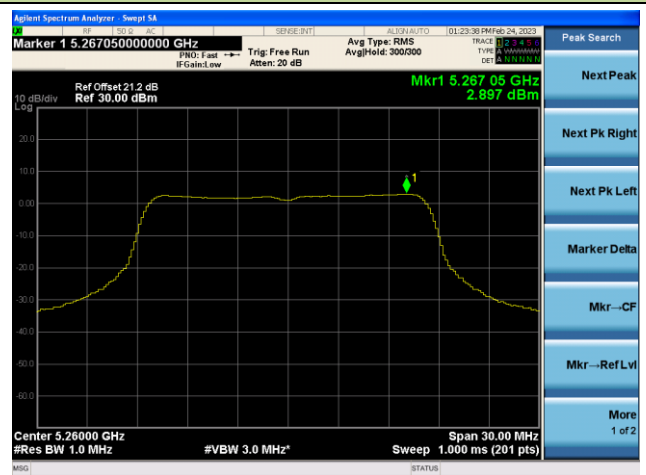

802.11a Power Spectral Density - Ant 3

Channel 36 (5180MHz)

Channel 44 (5220MHz)

Channel 48 (5240MHz)

Channel 52(5260MHz)

Channel 60 (5300MHz)

Channel 64 (5320MHz)

802.11n-HT20 Power Spectral Density - Ant 3