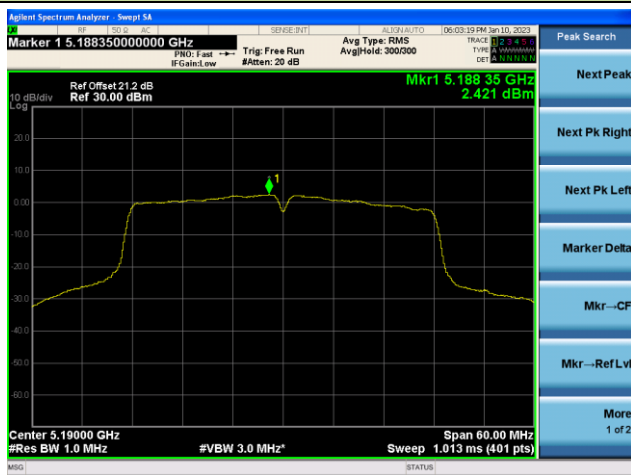

Channel 36 (5180MHz)

Channel 44 (5220MHz)

Channel 48 (5240MHz)

Channel 52(5260MHz)

Channel 60 (5300MHz)

Channel 64 (5320MHz)

802.11n-HT40 Power Spectral Density - Ant 3

Channel 38 (5190MHz)