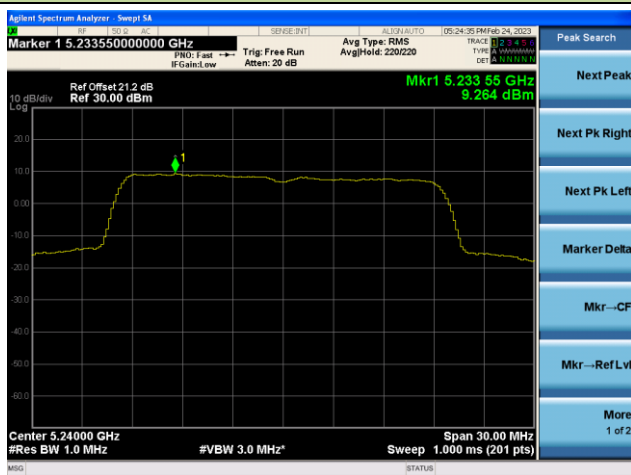

Channel 138 (5690MHz)

Channel 155 (5775MHz)

802.11ac-VHT160 Power Spectral Density - Ant 3

Channel 50 (5250MHz)

Channel 114 (5570MHz)

802.11ax-HE20 Power Spectral Density - Ant 3

Channel 36 (5180MHz)

Channel 44 (5220MHz)

Channel 48 (5240MHz)

Channel 52(5260MHz)

Channel 60 (5300MHz)

Channel 64 (5320MHz)