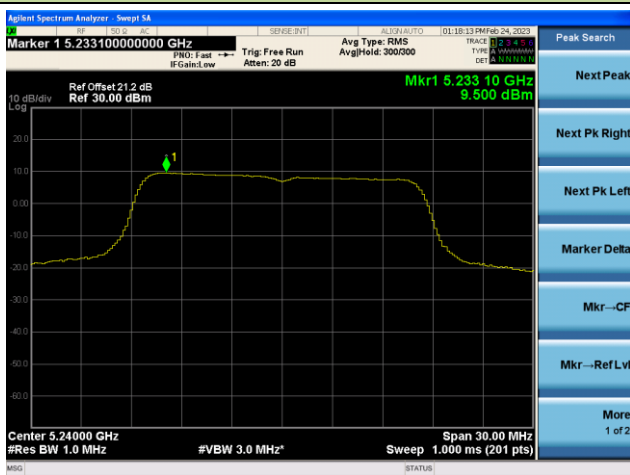

802.11a Power Spectral Density - Ant 3

Channel 36 (5180MHz)

Channel 44 (5220MHz)

Channel 48 (5240MHz)

Channel 52(5260MHz)

Channel 60 (5300MHz)

Channel 64 (5320MHz)

802.11n-HT20 Power Spectral Density - Ant 3