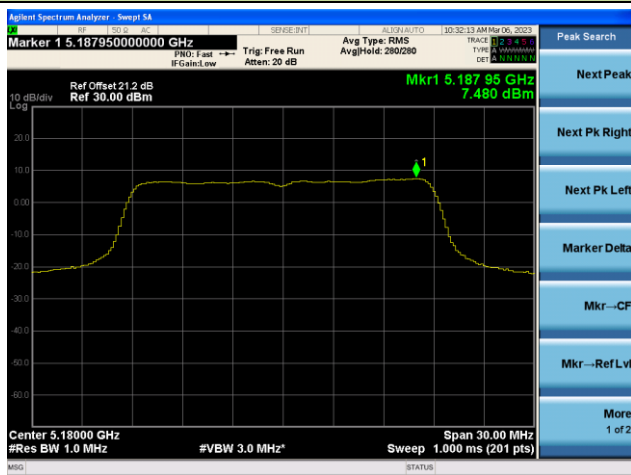

802.11n-HT20 Power Spectral Density - Ant 3

Channel 36 (5180MHz)