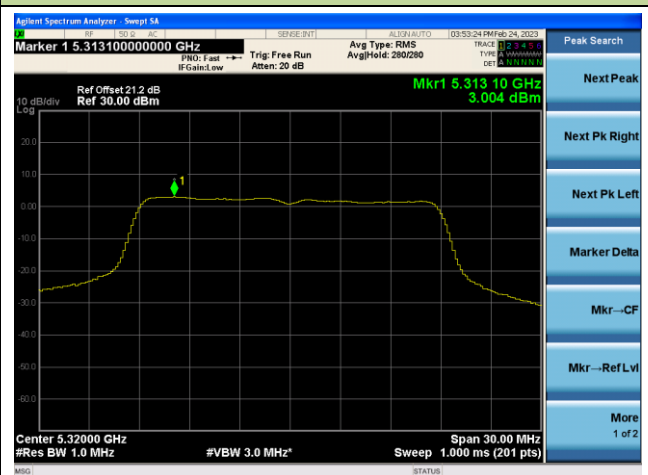

Channel 48 (5240MHz)

Channel 52(5260MHz)

Channel 60 (5300MHz)

Channel 64 (5320MHz)

802.11ac-VHT40 Power Spectral Density - Ant 3

Channel 38 (5190MHz)

Channel 46 (5230MHz)

Channel 54 (5270MHz)

Channel 62(5310MHz)

Channel 102 (5510MHz)

Channel 110 (5550MHz)

802.11ac-VHT80 Power Spectral Density - Ant 3

Channel 42 (5210MHz)

Channel 58 (5290MHz)

Channel 106 (5530MHz)

Channel 122 (5610MHz)