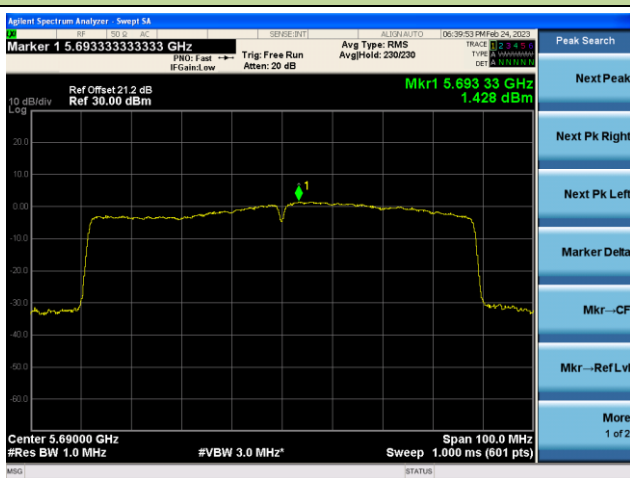

Channel 62(5310MHz)

Channel 102 (5510MHz)

Channel 110 (5550MHz)

802.11ac-VHT80 Power Spectral Density - Ant 3

Channel 42 (5210MHz)

Channel 58 (5290MHz)

Channel 106 (5530MHz)

Channel 122 (5610MHz)

Channel 138 (5690MHz)

Channel 155 (5775MHz)

802.11ac-VHT160 Power Spectral Density - Ant 3

Channel 50 (5250MHz)

Channel 114 (5570MHz)

802.11ax-HE20 Power Spectral Density - Ant 3

Channel 36 (5180MHz)

Channel 44 (5220MHz)