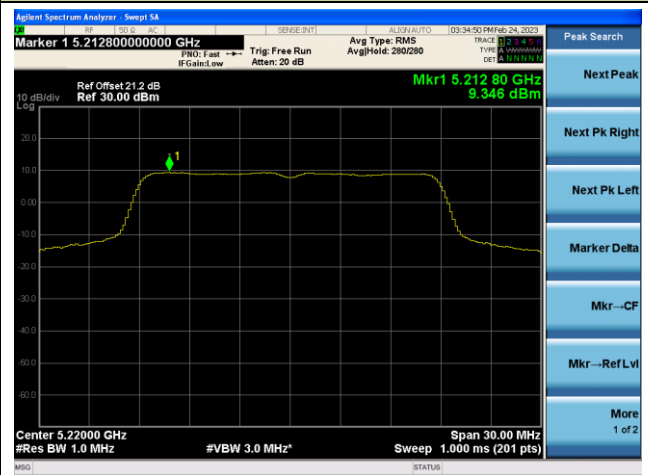

Channel 46 (5230MHz)

Channel 54 (5270MHz)

Channel 62(5310MHz)

Channel 102 (5510MHz)

Channel 110 (5550MHz)

802.11ac-VHT20 Power Spectral Density - Ant 3

Channel 36 (5180MHz)

Channel 44 (5220MHz)

Channel 48 (5240MHz)

Channel 52(5260MHz)

Channel 60 (5300MHz)

Channel 64 (5320MHz)

802.11ac-VHT40 Power Spectral Density - Ant 3

Channel 38 (5190MHz)

Channel 46 (5230MHz)

Channel 54 (5270MHz)