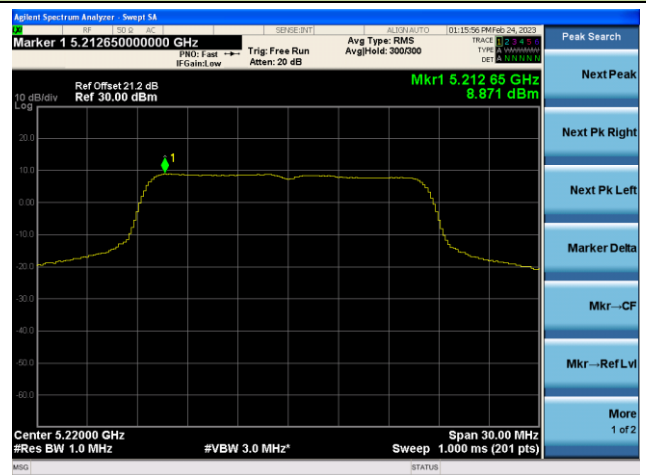

802.11a Power Spectral Density - Ant 3

Channel 36 (5180MHz)

Channel 44 (5220MHz)

Channel 48 (5240MHz)

Channel 52(5260MHz)

Channel 60 (5300MHz)

Channel 64 (5320MHz)

802.11n-HT20 Power Spectral Density - Ant 3