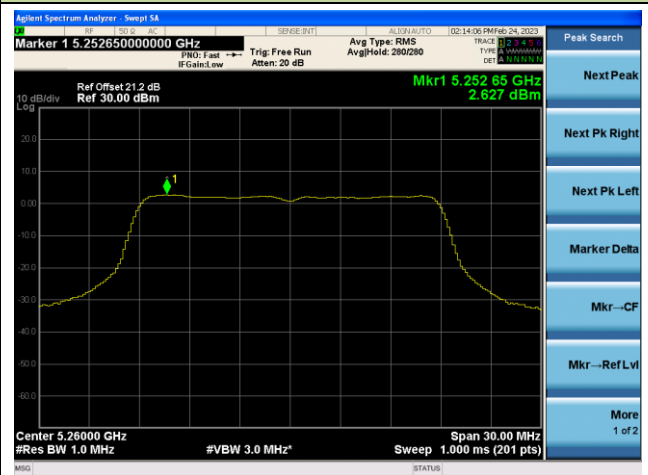

Channel 36 (5180MHz)

Channel 44 (5220MHz)

Channel 48 (5240MHz)

Channel 52(5260MHz)

Channel 60 (5300MHz)

Channel 64 (5320MHz)

802.11n-HT40 Power Spectral Density - Ant 3

Channel 38 (5190MHz)