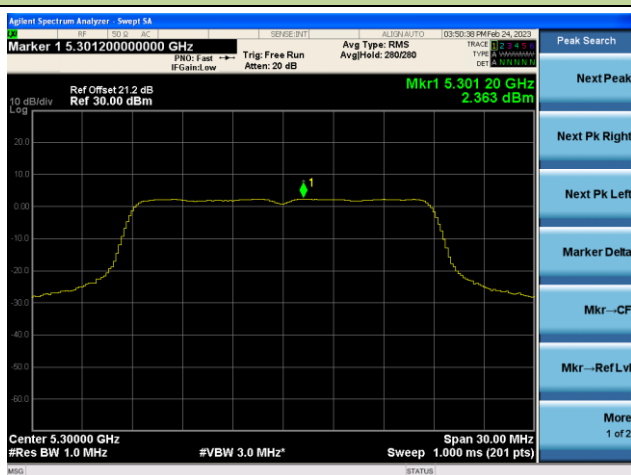

Channel 60 (5300MHz)