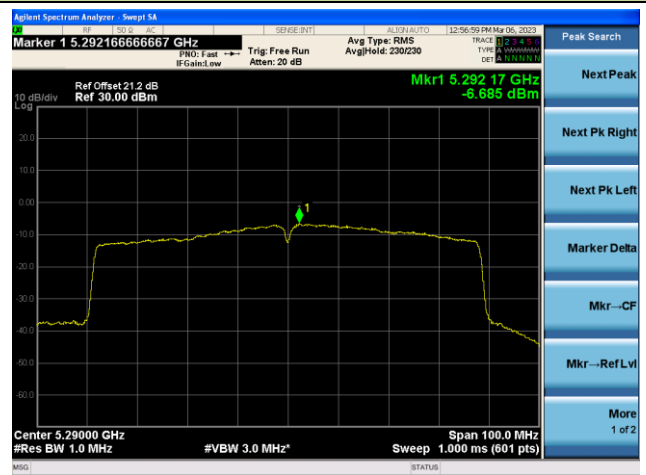

Channel 62(5310MHz)

Channel 102 (5510MHz)

Channel 110 (5550MHz)

802.11ac-VHT80 Power Spectral Density - Ant 3

Channel 42 (5210MHz)

Channel 58 (5290MHz)

Channel 106 (5530MHz)

Channel 122 (5610MHz)

Channel 138 (5690MHz)

Channel 155 (5775MHz)

802.11ac-VHT160 Power Spectral Density - Ant 3

Channel 50 (5250MHz)

Channel 114 (5570MHz)

802.11ax-HE20 Power Spectral Density - Ant 3

Channel 36 (5180MHz)

Channel 44 (5220MHz)