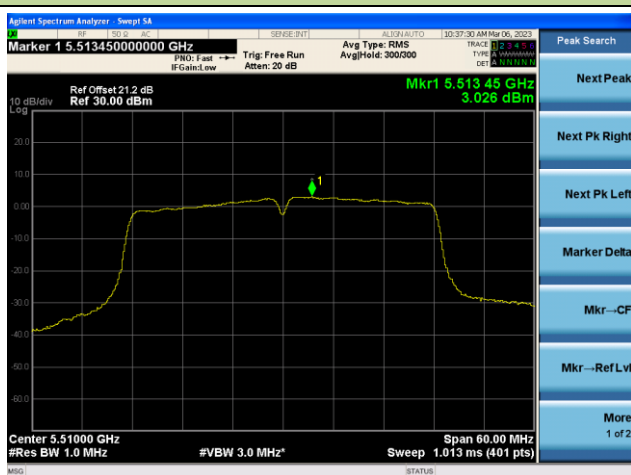

Channel 46 (5230MHz)

Channel 54 (5270MHz)

Channel 62(5310MHz)

Channel 102 (5510MHz)

Channel 110 (5550MHz)

802.11ac-VHT20 Power Spectral Density - Ant 3

Channel 36 (5180MHz)

Channel 44 (5220MHz)