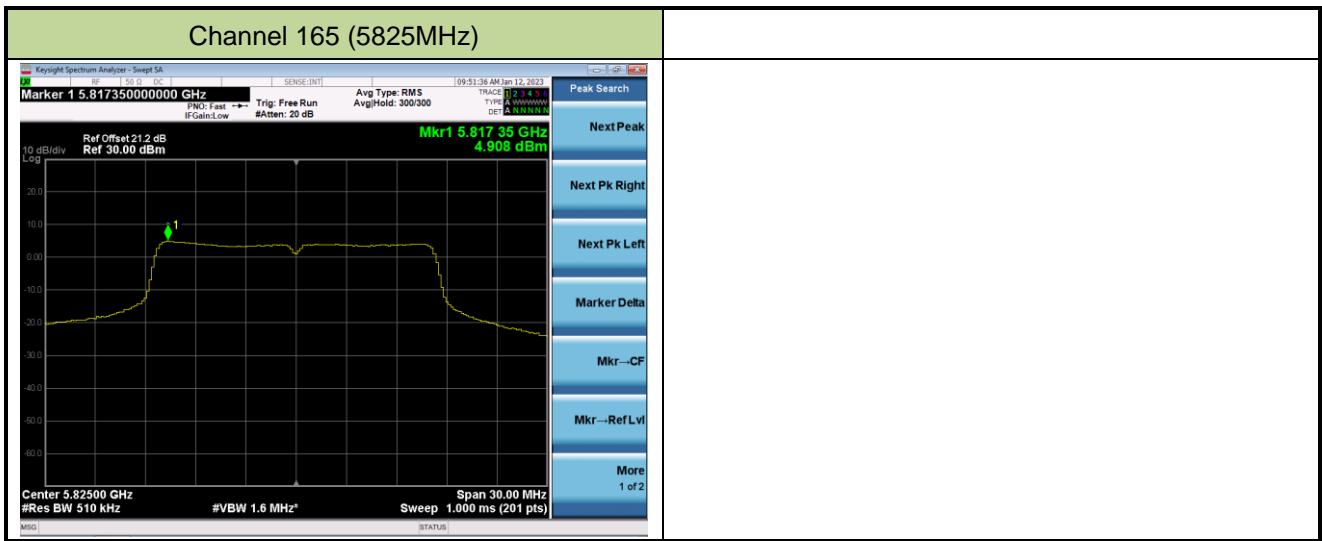

802.11a Power Spectral Density - Ant 3

Channel 36 (5180MHz)

Channel 44 (5220MHz)

Channel 48 (5240MHz)

Channel 52(5260MHz)

Channel 60 (5300MHz)

Channel 64 (5320MHz)

802.11n-HT20 Power Spectral Density - Ant 3