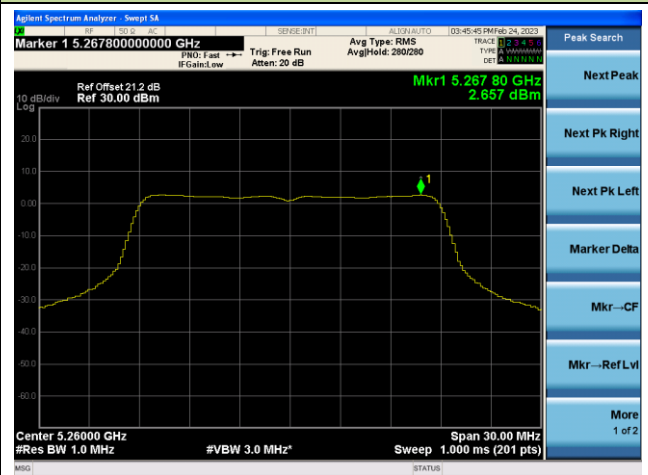

Channel 46 (5230MHz)

Channel 54 (5270MHz)

Channel 62(5310MHz)

Channel 102 (5510MHz)

Channel 110 (5550MHz)

802.11ac-VHT20 Power Spectral Density - Ant 3

Channel 36 (5180MHz)

Channel 44 (5220MHz)

Channel 48 (5240MHz)

Channel 52(5260MHz)

Channel 60 (5300MHz)

Channel 64 (5320MHz)

802.11ac-VHT40 Power Spectral Density - Ant 3

Channel 38 (5190MHz)

Channel 46 (5230MHz)

Channel 54 (5270MHz)