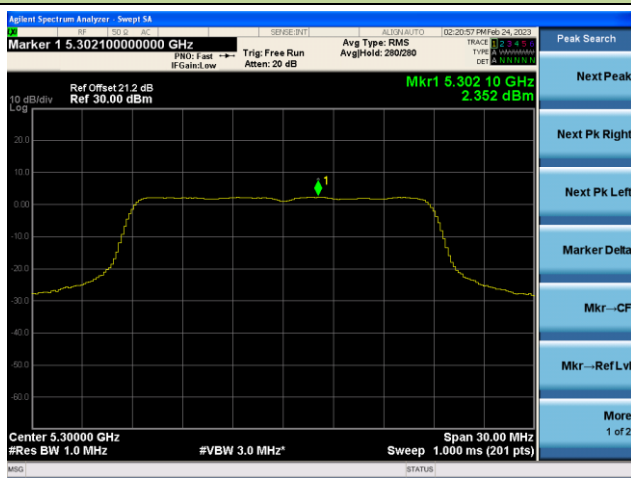

Channel 36 (5180MHz)

Channel 44 (5220MHz)

Channel 48 (5240MHz)

Channel 52(5260MHz)

Channel 60 (5300MHz)

Channel 64 (5320MHz)

802.11n-HT40 Power Spectral Density - Ant 3

Channel 38 (5190MHz)

Channel 46 (5230MHz)

Channel 54 (5270MHz)

Channel 62(5310MHz)

Channel 102 (5510MHz)

Channel 110 (5550MHz)

802.11ac-VHT20 Power Spectral Density - Ant 3

Channel 36 (5180MHz)

Channel 44 (5220MHz)