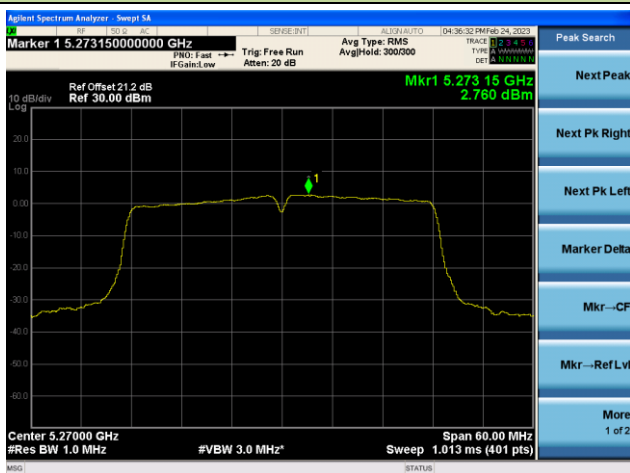

Channel 48 (5240MHz)

Channel 52(5260MHz)

Channel 60 (5300MHz)

Channel 64 (5320MHz)

802.11ac-VHT40 Power Spectral Density - Ant 3

Channel 38 (5190MHz)

Channel 46 (5230MHz)

Channel 54 (5270MHz)

Channel 62(5310MHz)

Channel 102 (5510MHz)

Channel 110 (5550MHz)

802.11ac-VHT80 Power Spectral Density - Ant 3

Channel 42 (5210MHz)

Channel 58 (5290MHz)

Channel 106 (5530MHz)

Channel 122 (5610MHz)