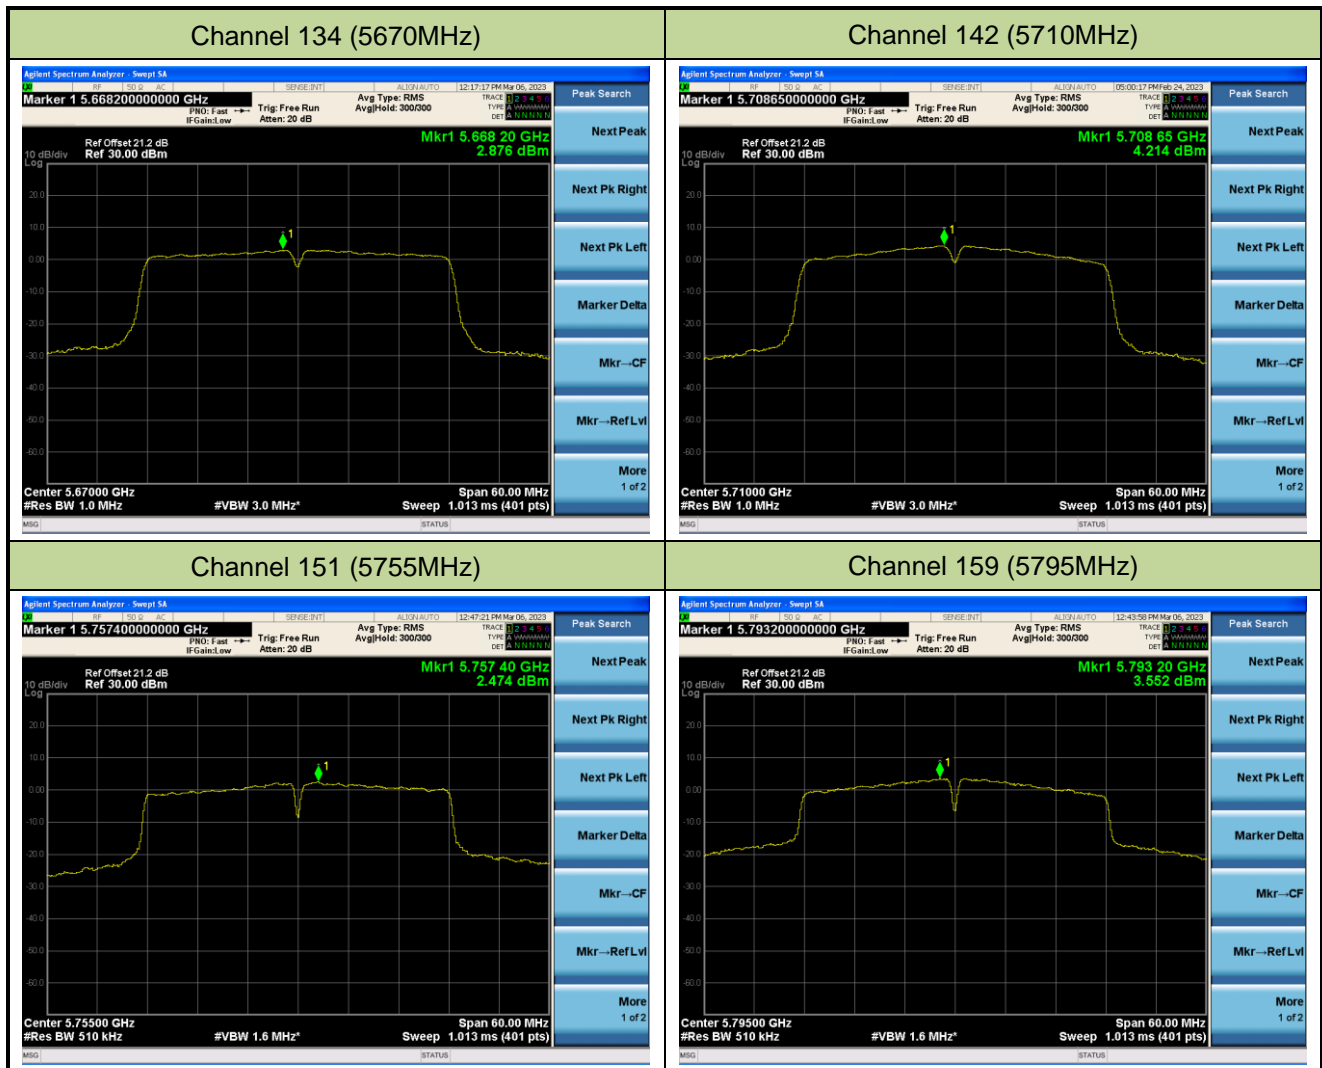

Channel 46 (5230MHz)

Channel 54 (5270MHz)

Channel 62(5310MHz)

Channel 102 (5510MHz)

Channel 110 (5550MHz)

802.11ac-VHT20 Power Spectral Density - Ant 3

Channel 36 (5180MHz)

Channel 44 (5220MHz)

Channel 48 (5240MHz)

Channel 52(5260MHz)

Channel 60 (5300MHz)

Channel 64 (5320MHz)

802.11ac-VHT40 Power Spectral Density - Ant 3

Channel 38 (5190MHz)

Channel 46 (5230MHz)

Channel 54 (5270MHz)

Channel 62(5310MHz)

Channel 102 (5510MHz)

Channel 110 (5550MHz)

802.11ac-VHT80 Power Spectral Density - Ant 3

Channel 42 (5210MHz)

Channel 58 (5290MHz)

Channel 106 (5530MHz)

Channel 122 (5610MHz)

Channel 138 (5690MHz)

Channel 155 (5775MHz)

802.11ac-VHT160 Power Spectral Density - Ant 3

Channel 50 (5250MHz)

Channel 114 (5570MHz)

802.11ax-HE20 Power Spectral Density - Ant 3

Channel 36 (5180MHz)

Channel 44 (5220MHz)