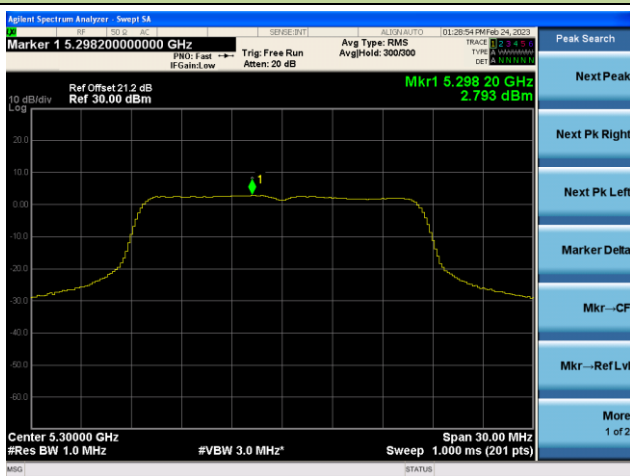

802.11a Power Spectral Density - Ant 3

Channel 36 (5180MHz)

Channel 44 (5220MHz)

Channel 48 (5240MHz)

Channel 52(5260MHz)

Channel 60 (5300MHz)

Channel 64 (5320MHz)

802.11n-HT20 Power Spectral Density - Ant 3