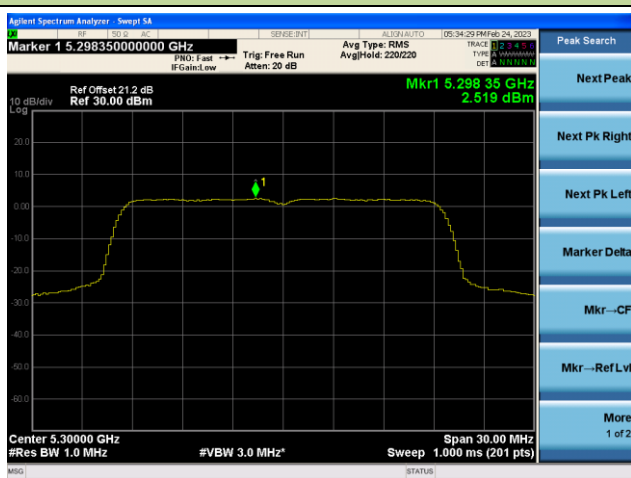

Channel 138 (5690MHz)

Channel 155 (5775MHz)

802.11ac-VHT160 Power Spectral Density - Ant 3

Channel 50 (5250MHz)

Channel 114 (5570MHz)

802.11ax-HE20 Power Spectral Density - Ant 3

Channel 36 (5180MHz)

Channel 44 (5220MHz)

Channel 48 (5240MHz)

Channel 52(5260MHz)

Channel 60 (5300MHz)

Channel 64 (5320MHz)