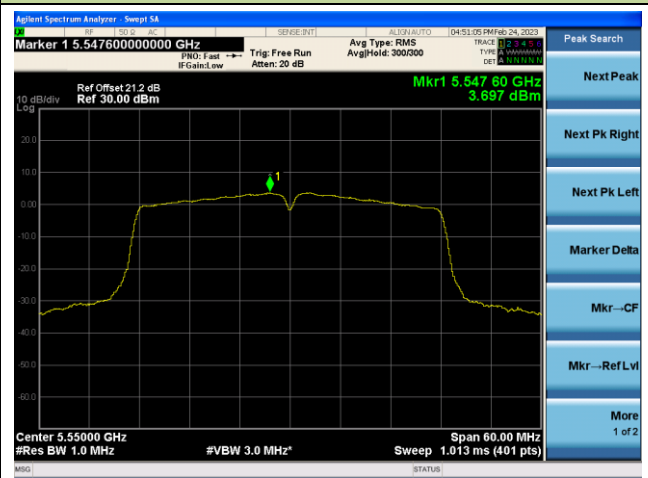

Channel 48 (5240MHz)

Channel 52(5260MHz)

Channel 60 (5300MHz)

Channel 64 (5320MHz)

802.11ac-VHT40 Power Spectral Density - Ant 3

Channel 38 (5190MHz)

Channel 46 (5230MHz)

Channel 54 (5270MHz)

Channel 62(5310MHz)

Channel 102 (5510MHz)

Channel 110 (5550MHz)

802.11ac-VHT80 Power Spectral Density - Ant 3

Channel 42 (5210MHz)

Channel 58 (5290MHz)

Channel 106 (5530MHz)

Channel 122 (5610MHz)