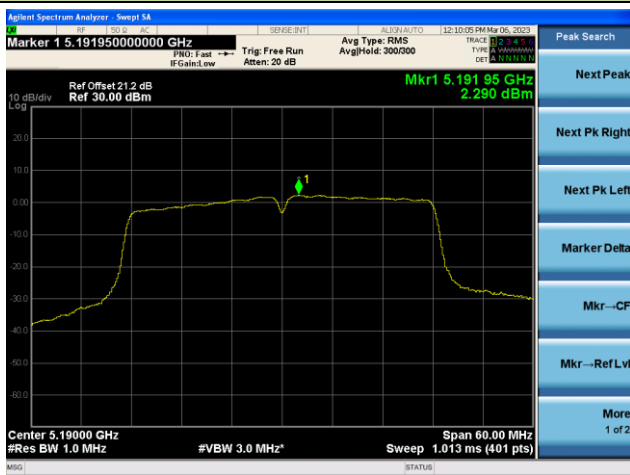

Channel 48 (5240MHz)

Channel 52(5260MHz)

Channel 60 (5300MHz)

Channel 64 (5320MHz)

802.11ac-VHT40 Power Spectral Density - Ant 3

Channel 38 (5190MHz)

Channel 46 (5230MHz)

Channel 54 (5270MHz)

Channel 62(5310MHz)

Channel 102 (5510MHz)

Channel 110 (5550MHz)

802.11ac-VHT80 Power Spectral Density - Ant 3

Channel 42 (5210MHz)

Channel 58 (5290MHz)

Channel 106 (5530MHz)

Channel 122 (5610MHz)