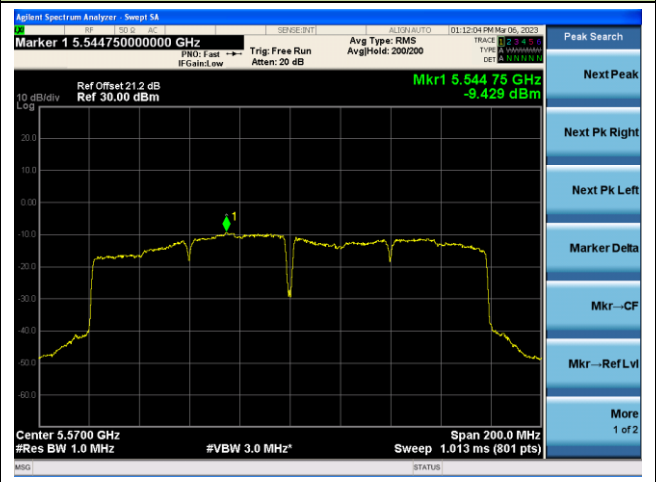

Channel 138 (5690MHz)

Channel 155 (5775MHz)

802.11ac-VHT160 Power Spectral Density - Ant 3

Channel 50 (5250MHz)

Channel 114 (5570MHz)

802.11ax-HE20 Power Spectral Density - Ant 3

Channel 36 (5180MHz)

Channel 44 (5220MHz)

Channel 48 (5240MHz)

Channel 52(5260MHz)

Channel 60 (5300MHz)

Channel 64 (5320MHz)