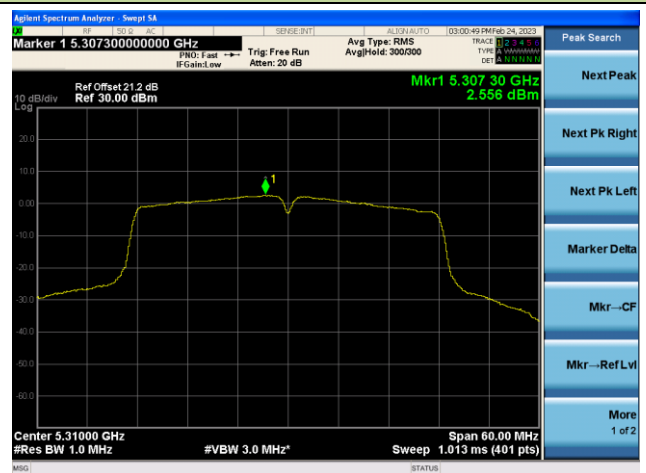

Channel 36 (5180MHz)

Channel 44 (5220MHz)

Channel 48 (5240MHz)

Channel 52(5260MHz)

Channel 60 (5300MHz)

Channel 64 (5320MHz)

802.11n-HT40 Power Spectral Density - Ant 3

Channel 38 (5190MHz)

Channel 46 (5230MHz)

Channel 54 (5270MHz)

Channel 62(5310MHz)

Channel 102 (5510MHz)

Channel 110 (5550MHz)

802.11ac-VHT20 Power Spectral Density - Ant 3

Channel 36 (5180MHz)

Channel 44 (5220MHz)