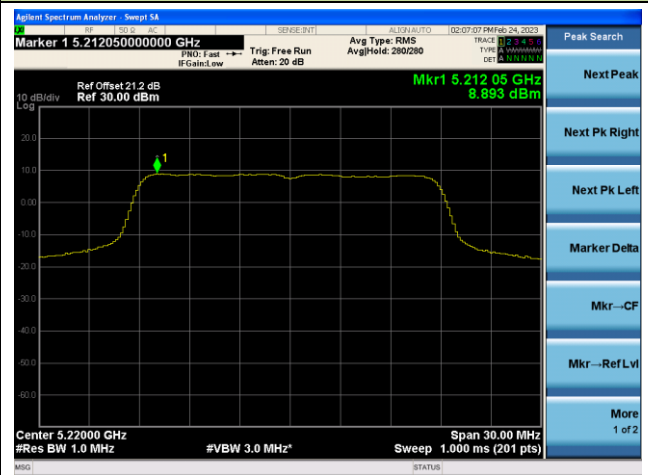

Channel 44 (5220MHz)