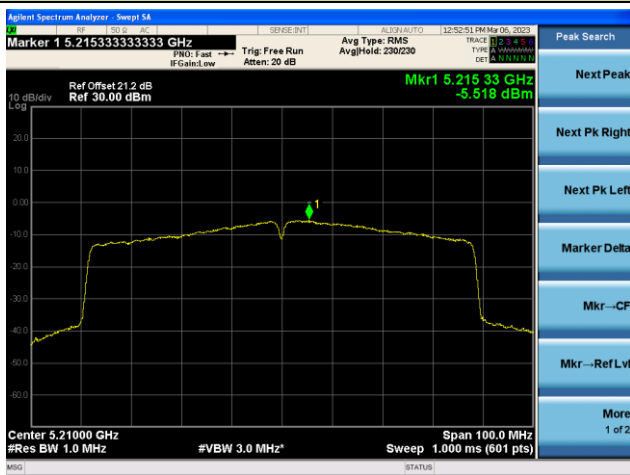

Channel 62(5310MHz)

Channel 102 (5510MHz)

Channel 110 (5550MHz)

802.11ac-VHT80 Power Spectral Density - Ant 3

Channel 42 (5210MHz)

Channel 58 (5290MHz)

Channel 106 (5530MHz)

Channel 122 (5610MHz)

Channel 138 (5690MHz)

Channel 155 (5775MHz)

802.11ac-VHT160 Power Spectral Density - Ant 3

Channel 50 (5250MHz)

Channel 114 (5570MHz)

802.11ax-HE20 Power Spectral Density - Ant 3

Channel 36 (5180MHz)

Channel 44 (5220MHz)