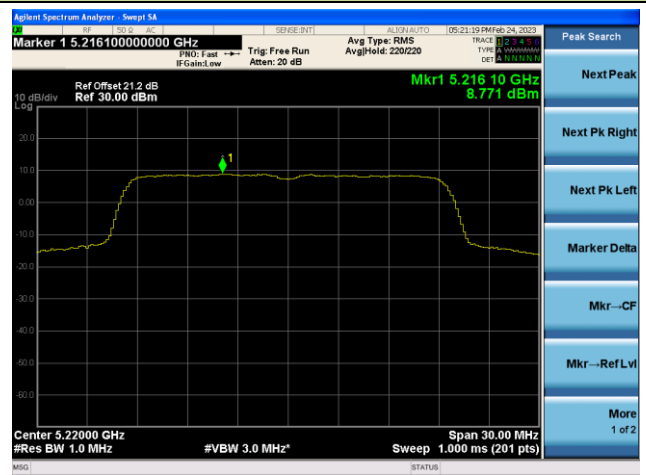

Channel 138 (5690MHz)

Channel 155 (5775MHz)

802.11ac-VHT160 Power Spectral Density - Ant 3

Channel 50 (5250MHz)

Channel 114 (5570MHz)

802.11ax-HE20 Power Spectral Density - Ant 3

Channel 36 (5180MHz)

Channel 44 (5220MHz)

Channel 48 (5240MHz)

Channel 52(5260MHz)

Channel 60 (5300MHz)

Channel 64 (5320MHz)