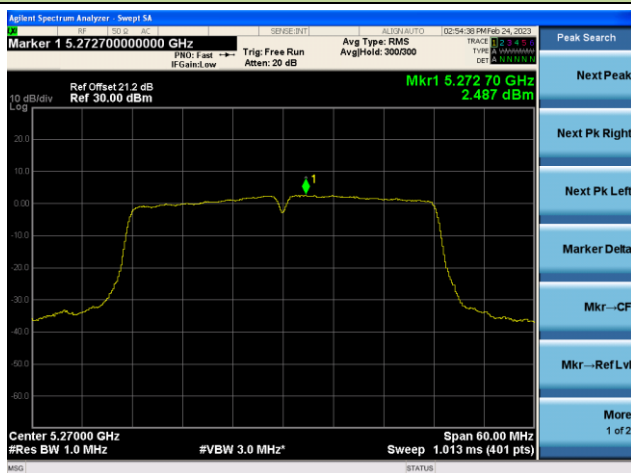

Channel 54 (5270MHz)