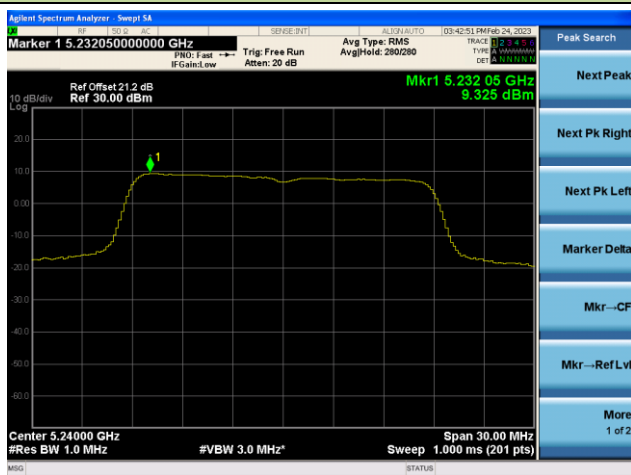

Channel 48 (5240MHz)