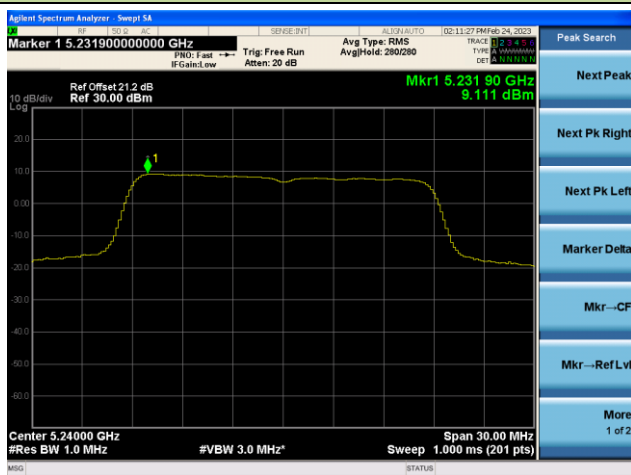

Channel 48 (5240MHz)