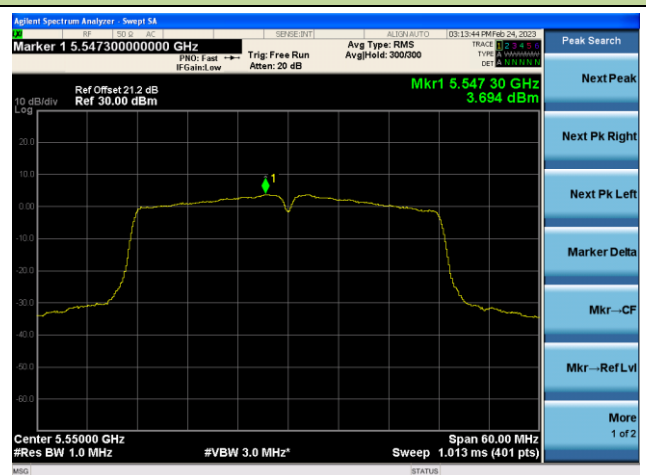

Channel 46 (5230MHz)

Channel 54 (5270MHz)

Channel 62(5310MHz)

Channel 102 (5510MHz)

Channel 110 (5550MHz)

802.11ac-VHT20 Power Spectral Density - Ant 3

Channel 36 (5180MHz)

Channel 44 (5220MHz)