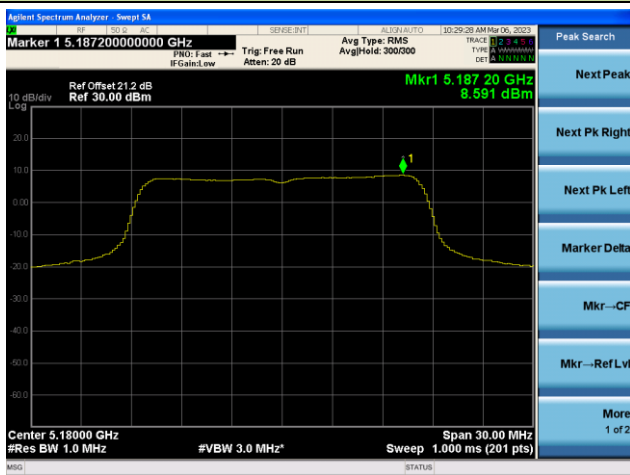

802.11a Power Spectral Density - Ant 3

Channel 36 (5180MHz)

Channel 44 (5220MHz)

Channel 48 (5240MHz)

Channel 52(5260MHz)

Channel 60 (5300MHz)

Channel 64 (5320MHz)

802.11n-HT20 Power Spectral Density - Ant 3