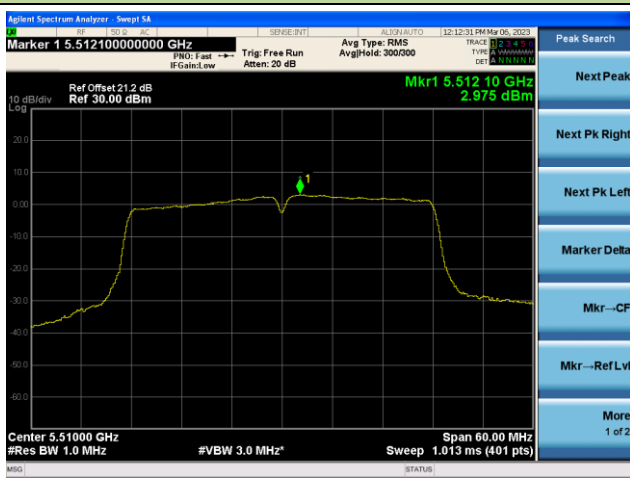

Channel 48 (5240MHz)

Channel 52(5260MHz)

Channel 60 (5300MHz)

Channel 64 (5320MHz)

802.11ac-VHT40 Power Spectral Density - Ant 3

Channel 38 (5190MHz)

Channel 46 (5230MHz)

Channel 54 (5270MHz)

Channel 62(5310MHz)

Channel 102 (5510MHz)

Channel 110 (5550MHz)

802.11ac-VHT80 Power Spectral Density - Ant 3

Channel 42 (5210MHz)

Channel 58 (5290MHz)

Channel 106 (5530MHz)

Channel 122 (5610MHz)