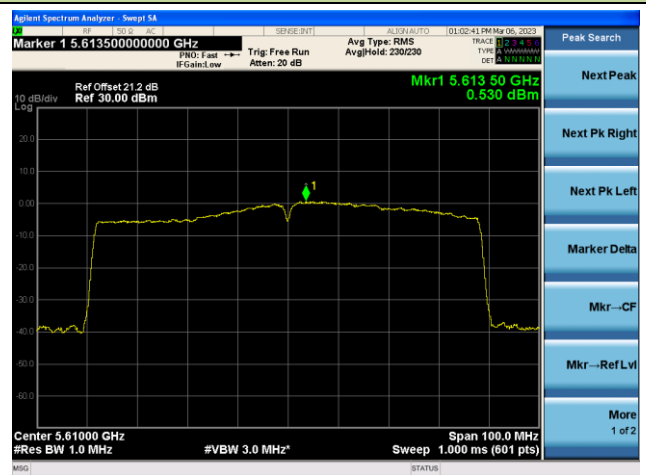

Channel 62(5310MHz)

Channel 102 (5510MHz)

Channel 110 (5550MHz)

802.11ac-VHT80 Power Spectral Density - Ant 3

Channel 42 (5210MHz)

Channel 58 (5290MHz)

Channel 106 (5530MHz)

Channel 122 (5610MHz)

Channel 138 (5690MHz)

Channel 155 (5775MHz)

802.11ac-VHT160 Power Spectral Density - Ant 3

Channel 50 (5250MHz)

Channel 114 (5570MHz)

802.11ax-HE20 Power Spectral Density - Ant 3

Channel 36 (5180MHz)

Channel 44 (5220MHz)