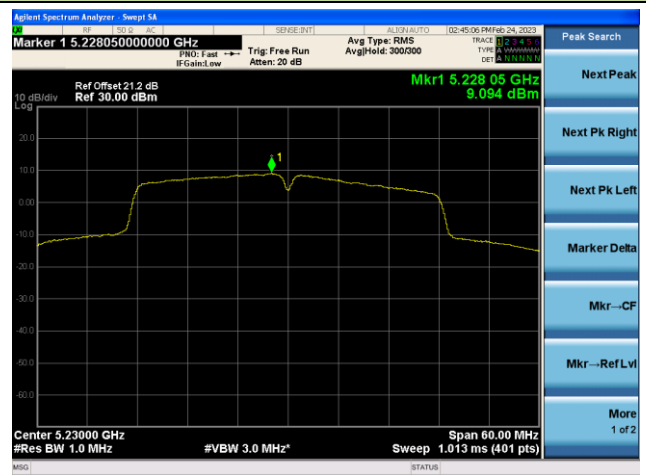

Channel 36 (5180MHz)

Channel 44 (5220MHz)

Channel 48 (5240MHz)

Channel 52(5260MHz)

Channel 60 (5300MHz)

Channel 64 (5320MHz)

802.11n-HT40 Power Spectral Density - Ant 3

Channel 38 (5190MHz)

Channel 46 (5230MHz)

Channel 54 (5270MHz)

Channel 62(5310MHz)

Channel 102 (5510MHz)

Channel 110 (5550MHz)

802.11ac-VHT20 Power Spectral Density - Ant 3

Channel 36 (5180MHz)

Channel 44 (5220MHz)