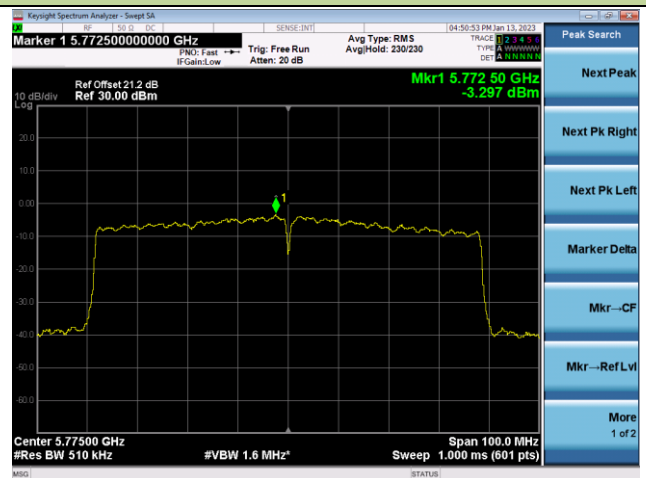

Channel 62(5310MHz)

Channel 102 (5510MHz)

Channel 110 (5550MHz)

802.11ac-VHT80 Power Spectral Density - Ant 3

Channel 42 (5210MHz)

Channel 58 (5290MHz)

Channel 106 (5530MHz)

Channel 122 (5610MHz)

Channel 138 (5690MHz)

Channel 155 (5775MHz)

802.11ac-VHT160 Power Spectral Density - Ant 3

Channel 50 (5250MHz)

Channel 114 (5570MHz)

802.11ax-HE20 Power Spectral Density - Ant 3

Channel 36 (5180MHz)

Channel 44 (5220MHz)