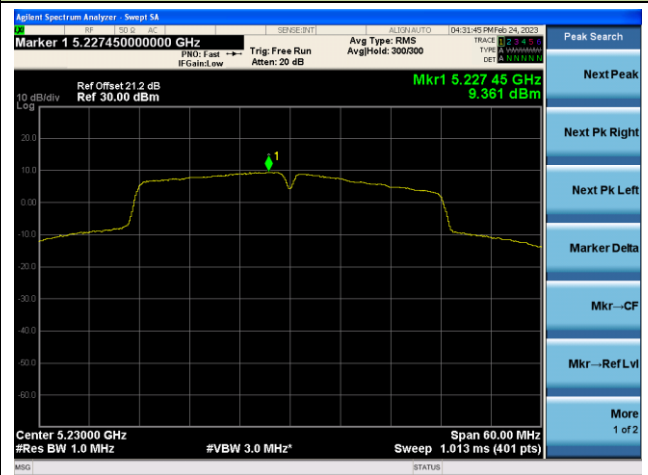

Channel 48 (5240MHz)

Channel 52(5260MHz)

Channel 60 (5300MHz)

Channel 64 (5320MHz)

802.11ac-VHT40 Power Spectral Density - Ant 3

Channel 38 (5190MHz)

Channel 46 (5230MHz)

Channel 54 (5270MHz)

Channel 62(5310MHz)

Channel 102 (5510MHz)

Channel 110 (5550MHz)

802.11ac-VHT80 Power Spectral Density - Ant 3

Channel 42 (5210MHz)

Channel 58 (5290MHz)

Channel 106 (5530MHz)

Channel 122 (5610MHz)