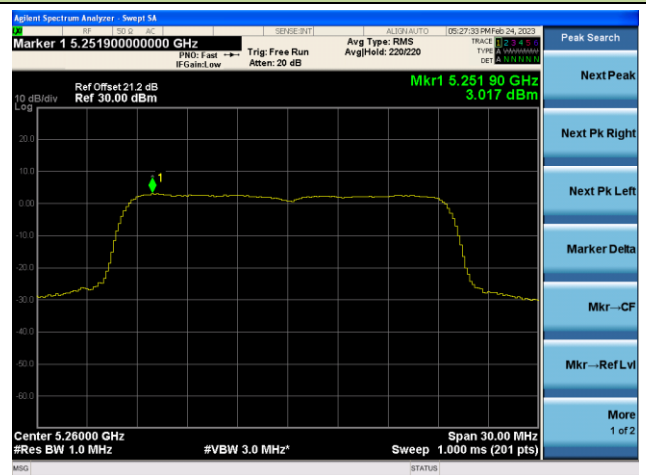

Channel 138 (5690MHz)

Channel 155 (5775MHz)

802.11ac-VHT160 Power Spectral Density - Ant 3

Channel 50 (5250MHz)

Channel 114 (5570MHz)

802.11ax-HE20 Power Spectral Density - Ant 3

Channel 36 (5180MHz)

Channel 44 (5220MHz)

Channel 48 (5240MHz)

Channel 52(5260MHz)

Channel 60 (5300MHz)

Channel 64 (5320MHz)