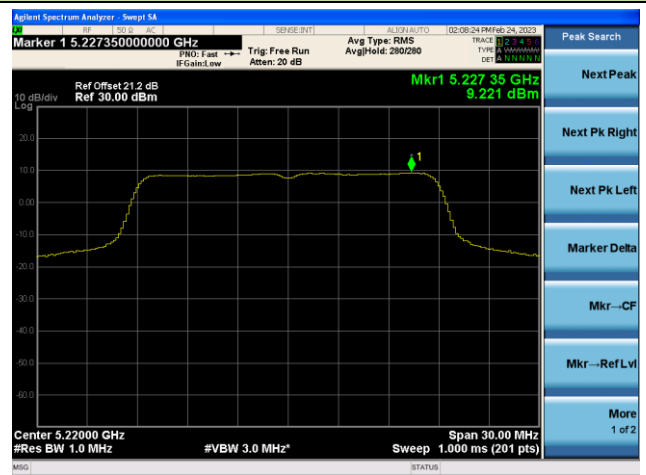

Channel 64 (5320MHz)

802.11n-HT20 Power Spectral Density - Ant 2

Channel 36 (5180MHz)

Channel 44 (5220MHz)

Channel 48 (5240MHz)

Channel 52(5260MHz)

Channel 60 (5300MHz)

Channel 64 (5320MHz)