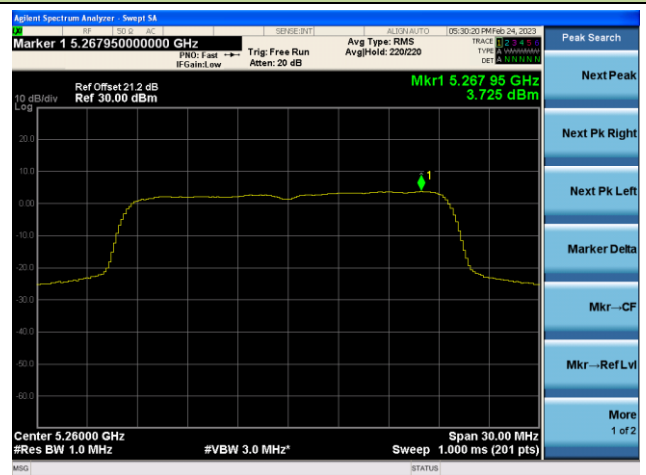

Channel 50 (5250MHz)

Channel 114 (5570MHz)

802.11ax-HE20 Power Spectral Density - Ant 1

Channel 36 (5180MHz)

Channel 44 (5220MHz)

Channel 48 (5240MHz)

Channel 52(5260MHz)

Channel 60 (5300MHz)