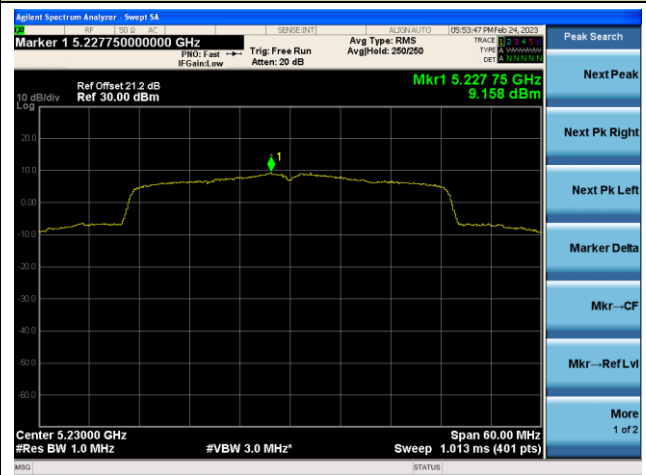

Channel 64 (5320MHz)

802.11ax-HE40 Power Spectral Density - Ant 1

Channel 38 (5190MHz)

Channel 46 (5230MHz)

Channel 54 (5270MHz)

Channel 62(5310MHz)

Channel 102 (5510MHz)

Channel 110 (5550MHz)

802.11ax-HE80 Power Spectral Density - Ant 1

Channel 42 (5210MHz)

Channel 58 (5290MHz)

Channel 106 (5530MHz)

Channel 122 (5610MHz)

Channel 138 (5690MHz)

Channel 155 (5775MHz)

802.11ax-HE160 Power Spectral Density - Ant 1