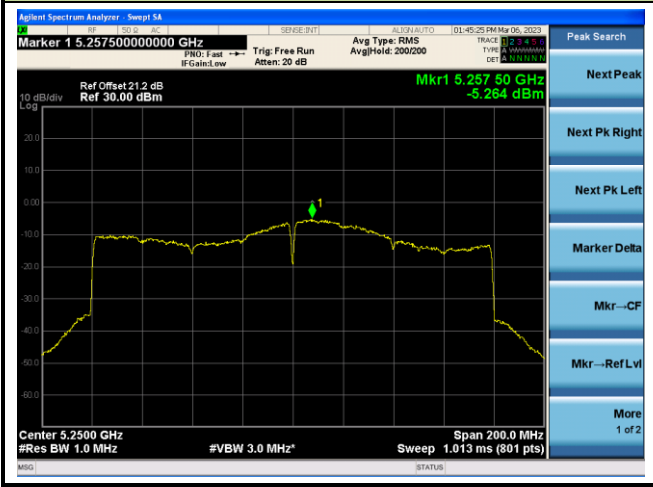

802.11ax-HE160 Power Spectral Density - Ant 1

Channel 50 (5250MHz)

Channel 114 (5570MHz)