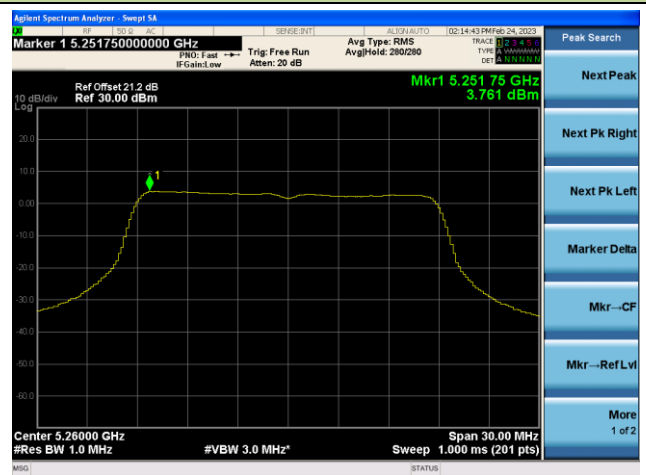

Channel 64 (5320MHz)

802.11n-HT20 Power Spectral Density - Ant 2

Channel 36 (5180MHz)

Channel 44 (5220MHz)

Channel 48 (5240MHz)

Channel 52(5260MHz)

Channel 60 (5300MHz)

Channel 64 (5320MHz)