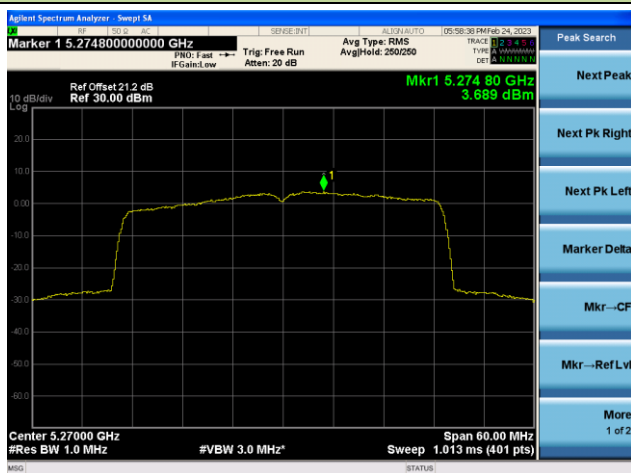

Channel 64 (5320MHz)

802.11ax-HE40 Power Spectral Density - Ant 1

Channel 38 (5190MHz)

Channel 46 (5230MHz)

Channel 54 (5270MHz)

Channel 62(5310MHz)

Channel 102 (5510MHz)

Channel 110 (5550MHz)

802.11ax-HE80 Power Spectral Density - Ant 1

Channel 42 (5210MHz)

Channel 58 (5290MHz)

Channel 106 (5530MHz)

Channel 122 (5610MHz)

Channel 138 (5690MHz)

Channel 155 (5775MHz)

802.11ax-HE160 Power Spectral Density - Ant 1