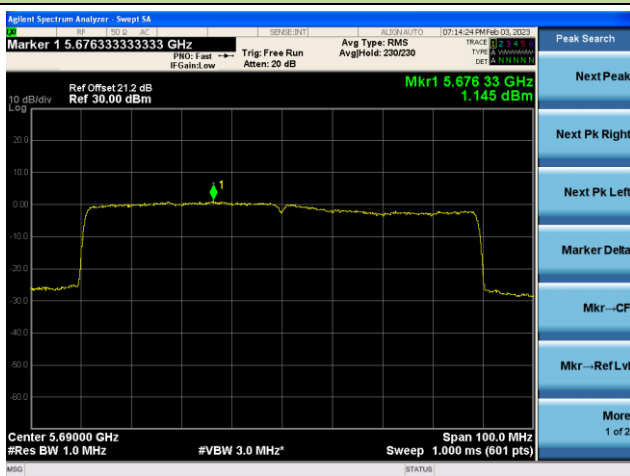

802.11ax-HE80 Power Spectral Density - Ant 1

Channel 42 (5210MHz)

Channel 58 (5290MHz)

Channel 106 (5530MHz)

Channel 122 (5610MHz)

Channel 138 (5690MHz)

Channel 155 (5775MHz)

802.11ax-HE160 Power Spectral Density - Ant 1