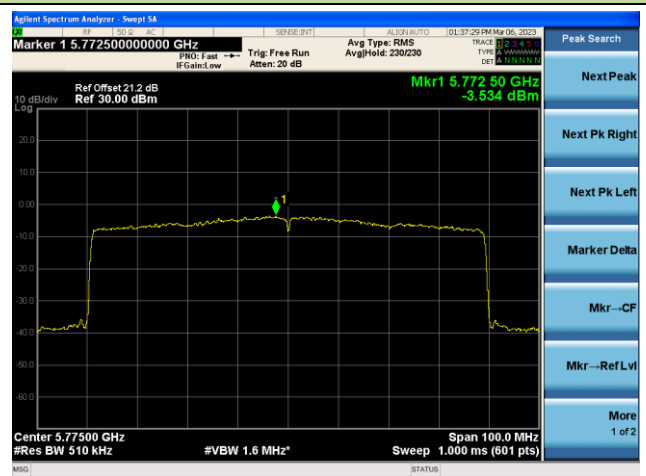

802.11ax-HE80 Power Spectral Density - Ant 1

Channel 42 (5210MHz)

Channel 58 (5290MHz)

Channel 106 (5530MHz)

Channel 122 (5610MHz)

Channel 138 (5690MHz)

Channel 155 (5775MHz)

802.11ax-HE160 Power Spectral Density - Ant 1