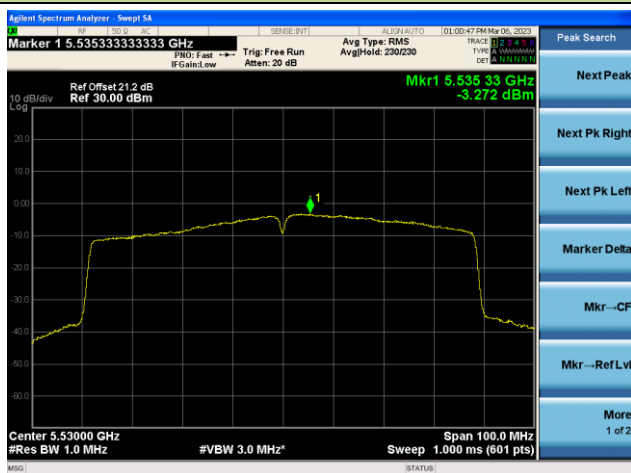

802.11ac-VHT80 Power Spectral Density - Ant 1

Channel 42 (5210MHz)

Channel 58 (5290MHz)

Channel 106 (5530MHz)

Channel 122 (5610MHz)

Channel 138 (5690MHz)

Channel 155 (5775MHz)

802.11ac-VHT160 Power Spectral Density - Ant 1

Channel 50 (5250MHz)

Channel 114 (5570MHz)

802.11ax-HE20 Power Spectral Density - Ant 1

Channel 36 (5180MHz)

Channel 44 (5220MHz)

Channel 48 (5240MHz)

Channel 52(5260MHz)

Channel 60 (5300MHz)