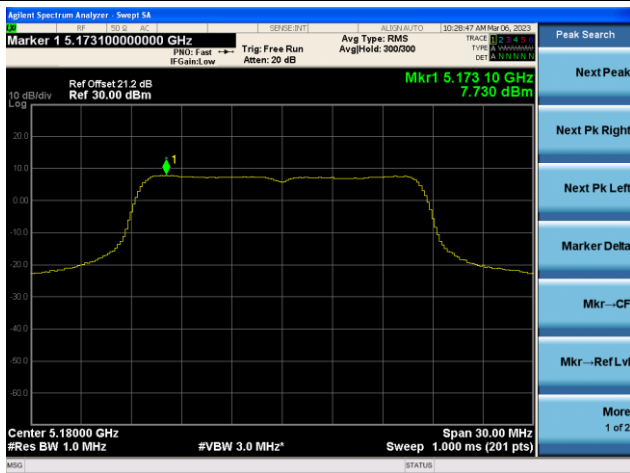

Channel 50 (5250MHz)

Channel 114 (5570MHz)

802.11a Power Spectral Density - Ant 2

Channel 36 (5180MHz)

Channel 44 (5220MHz)

Channel 48 (5240MHz)

Channel 52(5260MHz)

Channel 60 (5300MHz)