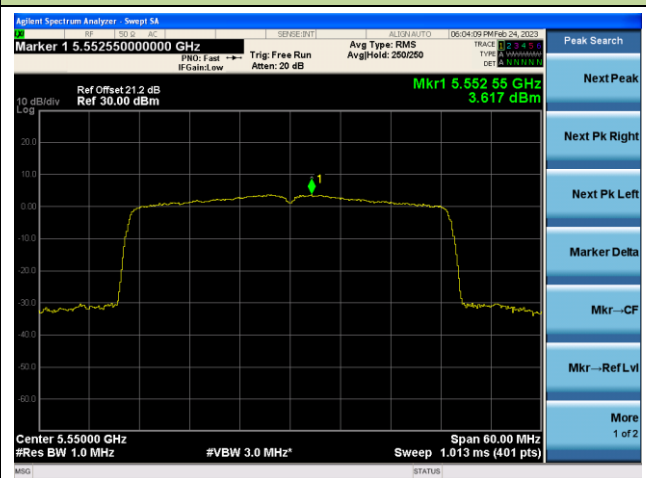

Channel 64 (5320MHz)

802.11ax-HE40 Power Spectral Density - Ant 1

Channel 38 (5190MHz)

Channel 46 (5230MHz)

Channel 54 (5270MHz)

Channel 62(5310MHz)

Channel 102 (5510MHz)

Channel 110 (5550MHz)

802.11ax-HE80 Power Spectral Density - Ant 1

Channel 42 (5210MHz)

Channel 58 (5290MHz)

Channel 106 (5530MHz)

Channel 122 (5610MHz)

Channel 138 (5690MHz)

Channel 155 (5775MHz)

802.11ax-HE160 Power Spectral Density - Ant 1