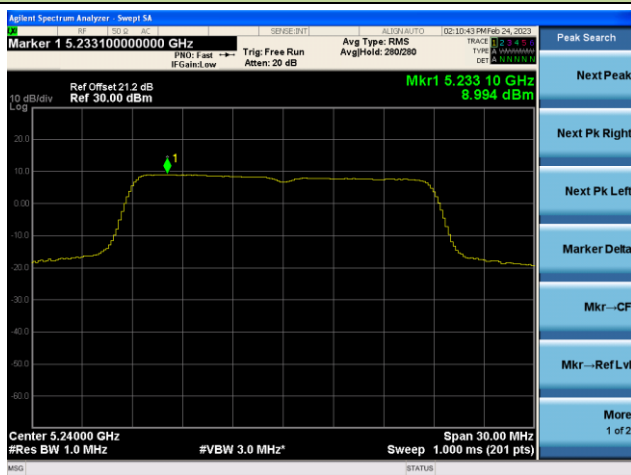

Channel 64 (5320MHz)

802.11n-HT20 Power Spectral Density - Ant 2

Channel 36 (5180MHz)

Channel 44 (5220MHz)

Channel 48 (5240MHz)

Channel 52(5260MHz)

Channel 60 (5300MHz)

Channel 64 (5320MHz)