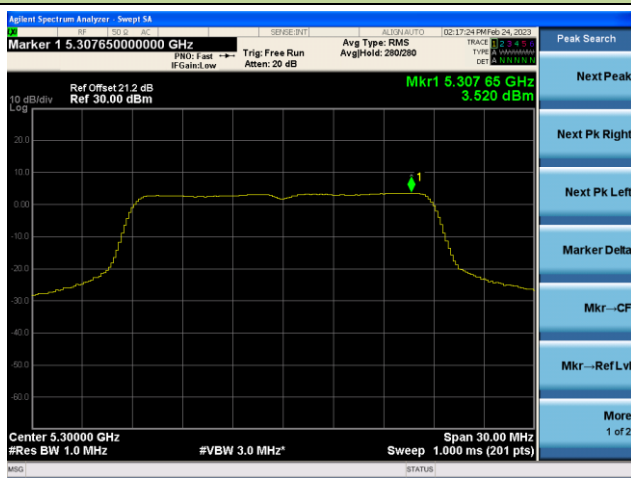

Channel 64 (5320MHz)

802.11n-HT20 Power Spectral Density - Ant 2

Channel 36 (5180MHz)

Channel 44 (5220MHz)

Channel 48 (5240MHz)

Channel 52(5260MHz)

Channel 60 (5300MHz)

Channel 64 (5320MHz)