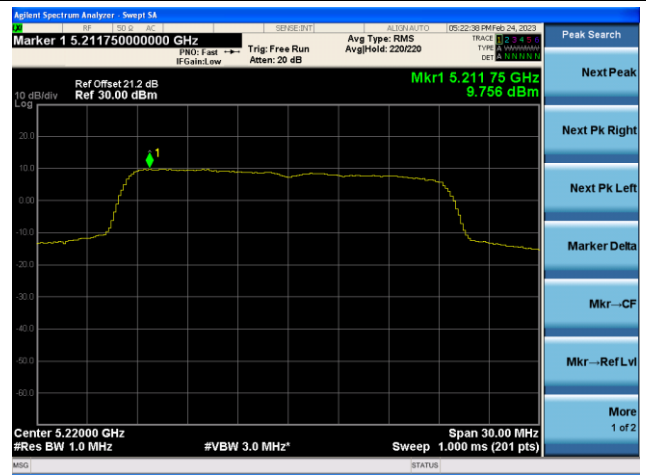

Channel 50 (5250MHz)

Channel 114 (5570MHz)

802.11ax-HE20 Power Spectral Density - Ant 1

Channel 36 (5180MHz)

Channel 44 (5220MHz)

Channel 48 (5240MHz)

Channel 52(5260MHz)

Channel 60 (5300MHz)

Channel 64 (5320MHz)

802.11ax-HE40 Power Spectral Density - Ant 1

Channel 38 (5190MHz)

Channel 46 (5230MHz)

Channel 54 (5270MHz)

Channel 62(5310MHz)

Channel 102 (5510MHz)

Channel 110 (5550MHz)