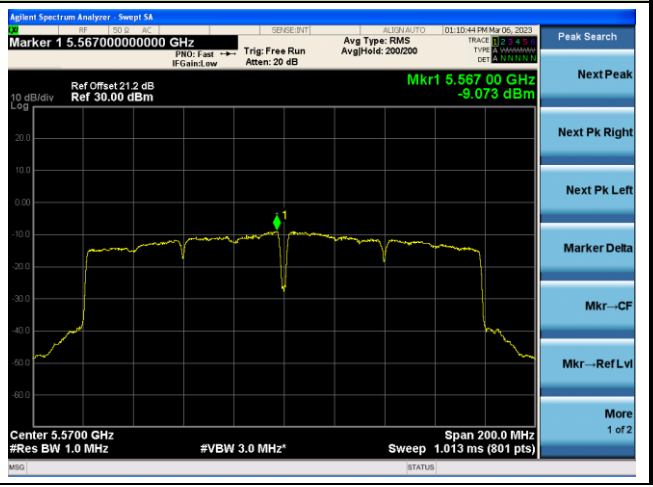

802.11ac-VHT80 Power Spectral Density - Ant 1

Channel 42 (5210MHz)

Channel 58 (5290MHz)

Channel 106 (5530MHz)

Channel 122 (5610MHz)

Channel 138 (5690MHz)

Channel 155 (5775MHz)

802.11ac-VHT160 Power Spectral Density - Ant 1

Channel 50 (5250MHz)

Channel 114 (5570MHz)

802.11ax-HE20 Power Spectral Density - Ant 1

Channel 36 (5180MHz)

Channel 44 (5220MHz)

Channel 48 (5240MHz)

Channel 52(5260MHz)

Channel 60 (5300MHz)