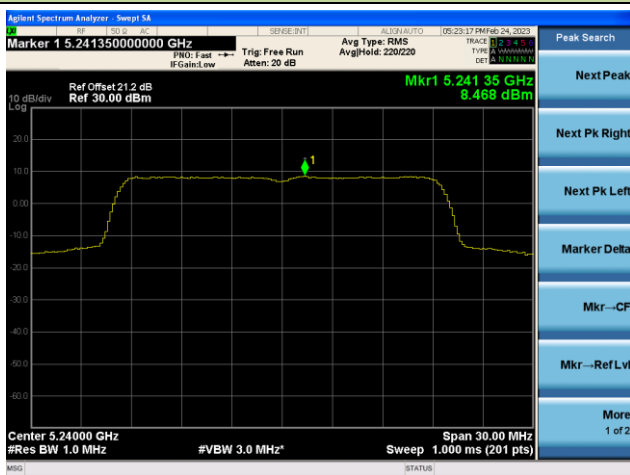

Channel 50 (5250MHz)

Channel 114 (5570MHz)

802.11ax-HE20 Power Spectral Density - Ant 1

Channel 36 (5180MHz)

Channel 44 (5220MHz)

Channel 48 (5240MHz)

Channel 52(5260MHz)

Channel 60 (5300MHz)