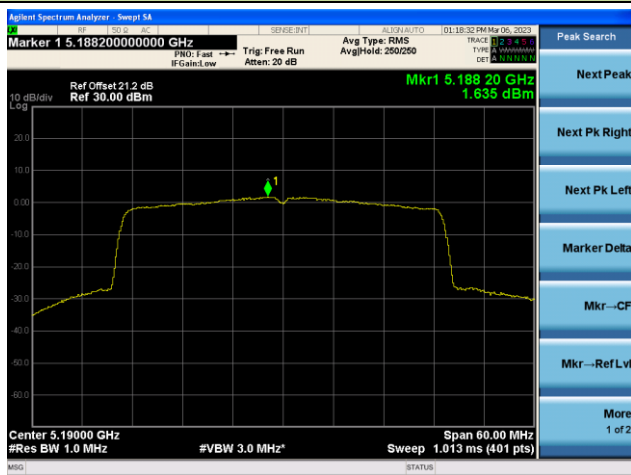

Channel 64 (5320MHz)

802.11ax-HE40 Power Spectral Density - Ant 1

Channel 38 (5190MHz)

Channel 46 (5230MHz)

Channel 54 (5270MHz)

Channel 62(5310MHz)

Channel 102 (5510MHz)

Channel 110 (5550MHz)

802.11ax-HE80 Power Spectral Density - Ant 1

Channel 42 (5210MHz)

Channel 58 (5290MHz)

Channel 106 (5530MHz)

Channel 122 (5610MHz)

Channel 138 (5690MHz)

Channel 155 (5775MHz)

802.11ax-HE160 Power Spectral Density - Ant 1