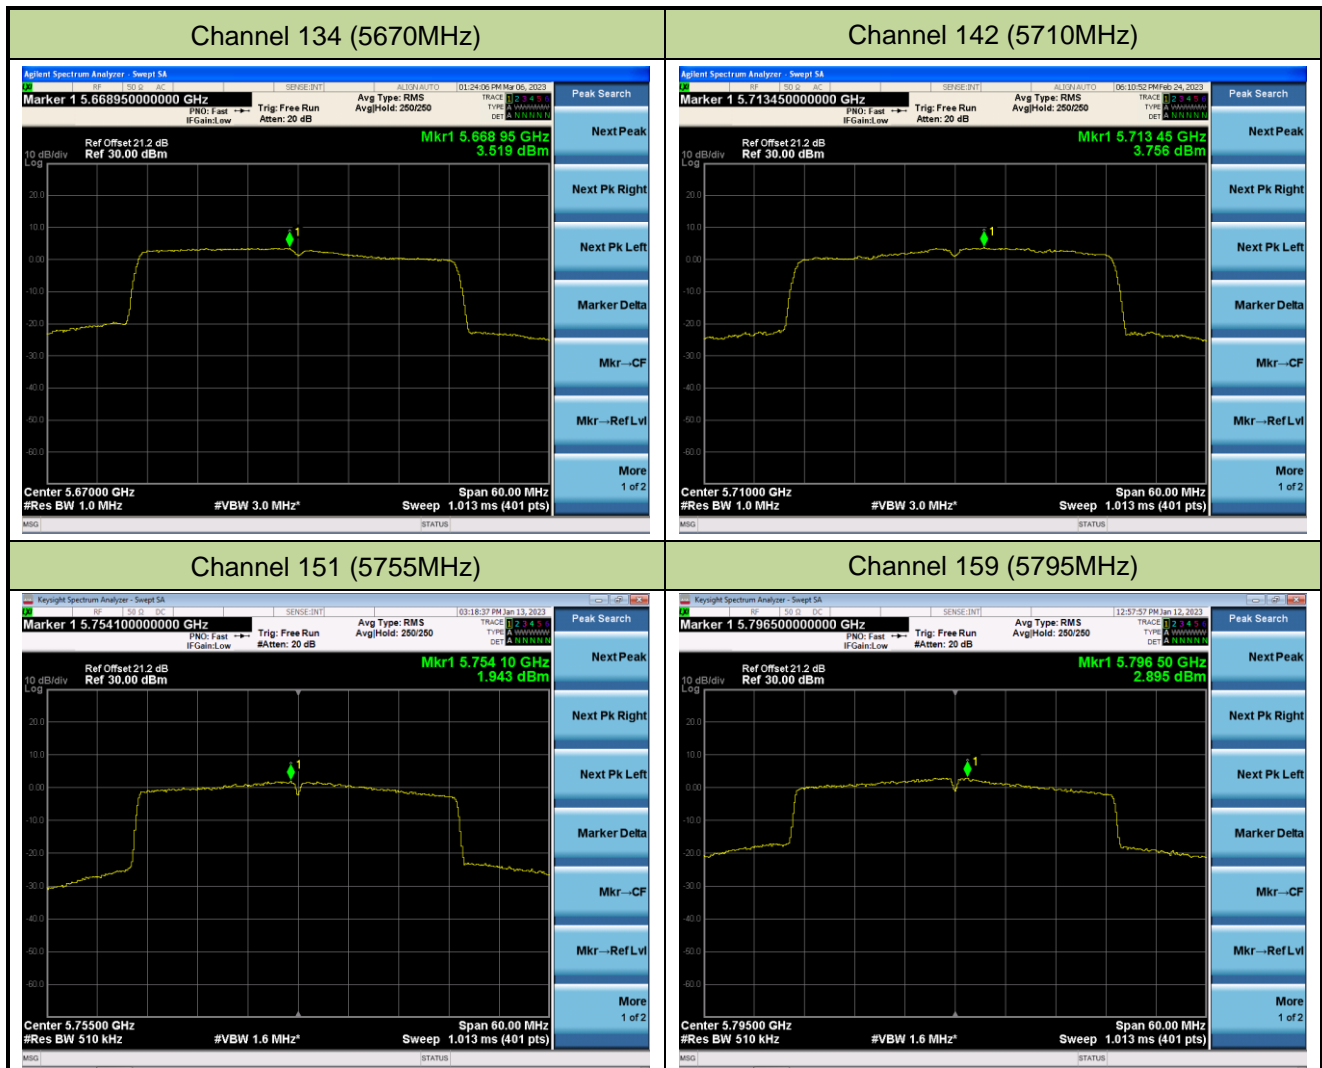

802.11ac-VHT80 Power Spectral Density - Ant 1

Channel 42 (5210MHz)

Channel 58 (5290MHz)

Channel 106 (5530MHz)

Channel 122 (5610MHz)

Channel 138 (5690MHz)

Channel 155 (5775MHz)

802.11ac-VHT160 Power Spectral Density - Ant 1

Channel 50 (5250MHz)

Channel 114 (5570MHz)

802.11ax-HE20 Power Spectral Density - Ant 1

Channel 36 (5180MHz)

Channel 44 (5220MHz)

Channel 48 (5240MHz)

Channel 52(5260MHz)

Channel 60 (5300MHz)

Channel 64 (5320MHz)

802.11ax-HE40 Power Spectral Density - Ant 1

Channel 38 (5190MHz)

Channel 46 (5230MHz)

Channel 54 (5270MHz)

Channel 62(5310MHz)

Channel 102 (5510MHz)

Channel 110 (5550MHz)

802.11ax-HE80 Power Spectral Density - Ant 1

Channel 42 (5210MHz)

Channel 58 (5290MHz)

Channel 106 (5530MHz)

Channel 122 (5610MHz)

Channel 138 (5690MHz)

Channel 155 (5775MHz)

802.11ax-HE160 Power Spectral Density - Ant 1