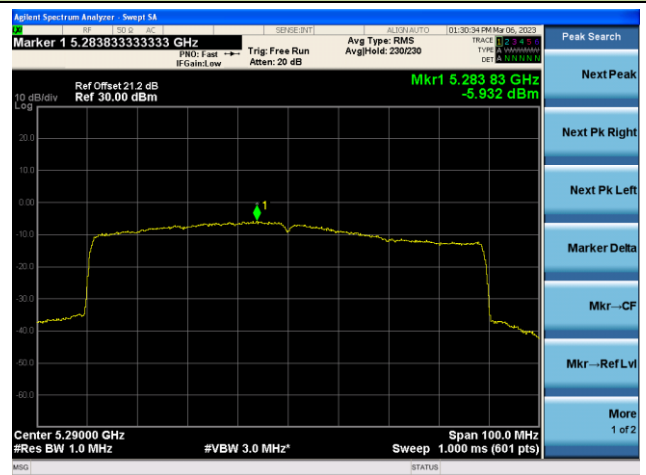

Channel 64 (5320MHz)

802.11ax-HE40 Power Spectral Density - Ant 1

Channel 38 (5190MHz)

Channel 46 (5230MHz)

Channel 54 (5270MHz)

Channel 62(5310MHz)

Channel 102 (5510MHz)

Channel 110 (5550MHz)

802.11ax-HE80 Power Spectral Density - Ant 1

Channel 42 (5210MHz)

Channel 58 (5290MHz)

Channel 106 (5530MHz)

Channel 122 (5610MHz)

Channel 138 (5690MHz)

Channel 155 (5775MHz)

802.11ax-HE160 Power Spectral Density - Ant 1