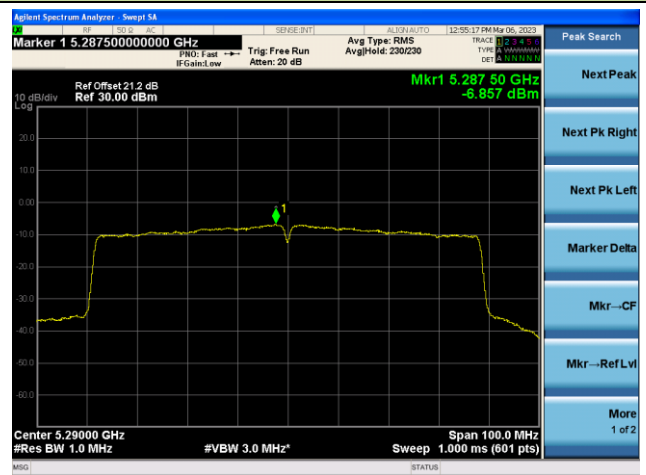

802.11ac-VHT80 Power Spectral Density - Ant 1

Channel 42 (5210MHz)

Channel 58 (5290MHz)

Channel 106 (5530MHz)

Channel 122 (5610MHz)

Channel 138 (5690MHz)

Channel 155 (5775MHz)

802.11ac-VHT160 Power Spectral Density - Ant 1