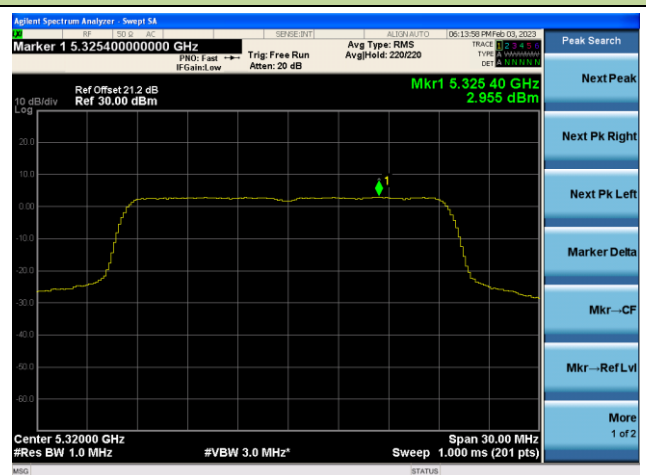

Channel 64 (5320MHz)