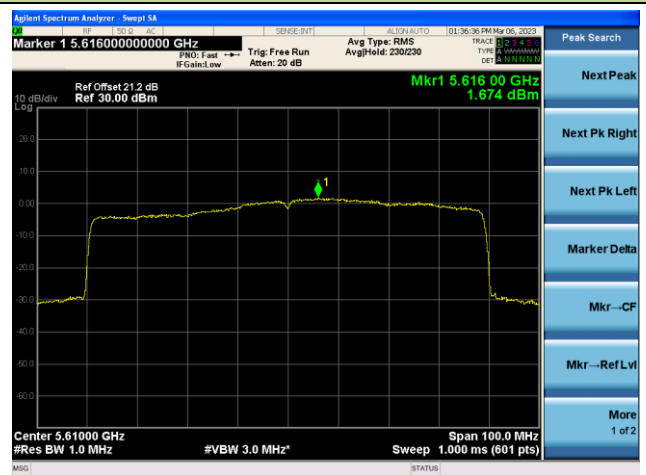

802.11ax-HE80 Power Spectral Density - Ant 1

Channel 42 (5210MHz)

Channel 58 (5290MHz)

Channel 106 (5530MHz)

Channel 122 (5610MHz)

Channel 138 (5690MHz)

Channel 155 (5775MHz)

802.11ax-HE160 Power Spectral Density - Ant 1