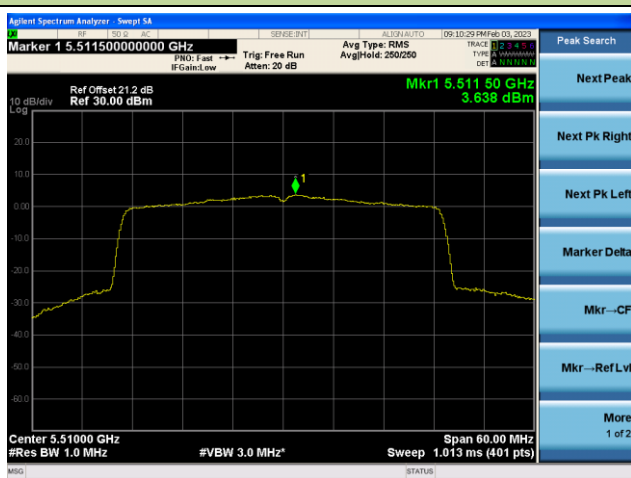

Channel 64 (5320MHz)

802.11ax-HE40 Power Spectral Density - Ant 1

Channel 38 (5190MHz)

Channel 46 (5230MHz)

Channel 54 (5270MHz)

Channel 62(5310MHz)

Channel 102 (5510MHz)

Channel 110 (5550MHz)

802.11ax-HE80 Power Spectral Density - Ant 1

Channel 42 (5210MHz)

Channel 58 (5290MHz)

Channel 106 (5530MHz)

Channel 122 (5610MHz)

Channel 138 (5690MHz)

Channel 155 (5775MHz)

802.11ax-HE160 Power Spectral Density - Ant 1