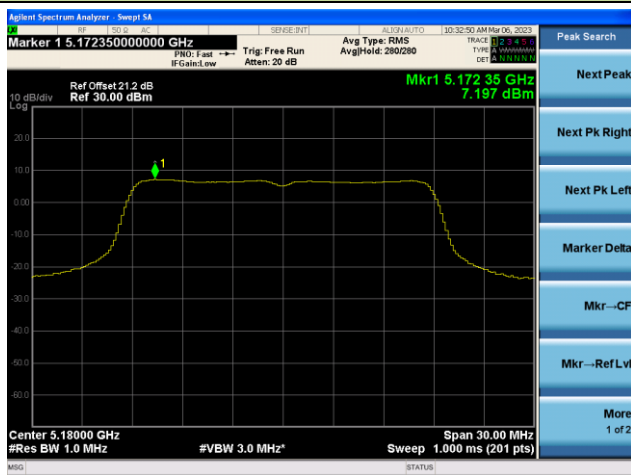

Channel 50 (5250MHz)

Channel 114 (5570MHz)

802.11a Power Spectral Density - Ant 2

Channel 36 (5180MHz)

Channel 44 (5220MHz)

Channel 48 (5240MHz)

Channel 52(5260MHz)

Channel 60 (5300MHz)

Channel 64 (5320MHz)

802.11n-HT20 Power Spectral Density - Ant 2

Channel 36 (5180MHz)

Channel 44 (5220MHz)

Channel 48 (5240MHz)

Channel 52(5260MHz)

Channel 60 (5300MHz)

Channel 64 (5320MHz)