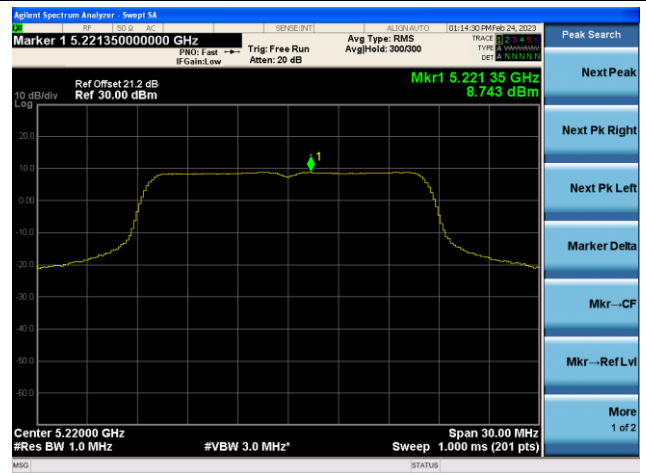

802.11ax-HE80 Power Spectral Density - Ant 1

Channel 42 (5210MHz)

Channel 58 (5290MHz)

Channel 106 (5530MHz)

Channel 122 (5610MHz)

Channel 138 (5690MHz)

Channel 155 (5775MHz)

802.11ax-HE160 Power Spectral Density - Ant 1

Channel 50 (5250MHz)

Channel 114 (5570MHz)

802.11a Power Spectral Density - Ant 2

Channel 36 (5180MHz)

Channel 44 (5220MHz)

Channel 48 (5240MHz)

Channel 52(5260MHz)

Channel 60 (5300MHz)

Channel 64 (5320MHz)

802.11n-HT20 Power Spectral Density - Ant 2

Channel 36 (5180MHz)

Channel 44 (5220MHz)

Channel 48 (5240MHz)

Channel 52(5260MHz)

Channel 60 (5300MHz)

Channel 64 (5320MHz)