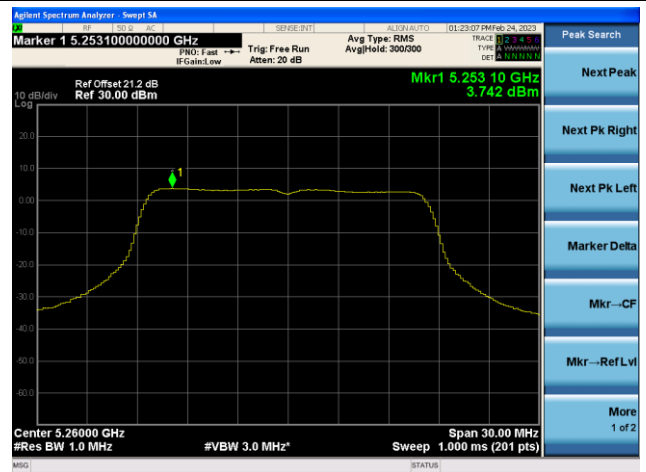

802.11ax-HE80 Power Spectral Density - Ant 1

Channel 42 (5210MHz)

Channel 58 (5290MHz)

Channel 106 (5530MHz)

Channel 122 (5610MHz)

Channel 138 (5690MHz)

Channel 155 (5775MHz)

802.11ax-HE160 Power Spectral Density - Ant 1

Channel 50 (5250MHz)

Channel 114 (5570MHz)

802.11a Power Spectral Density - Ant 2

Channel 36 (5180MHz)

Channel 44 (5220MHz)

Channel 48 (5240MHz)

Channel 52(5260MHz)

Channel 60 (5300MHz)

Channel 64 (5320MHz)

802.11n-HT20 Power Spectral Density - Ant 2

Channel 36 (5180MHz)

Channel 44 (5220MHz)

Channel 48 (5240MHz)

Channel 52(5260MHz)

Channel 60 (5300MHz)

Channel 64 (5320MHz)