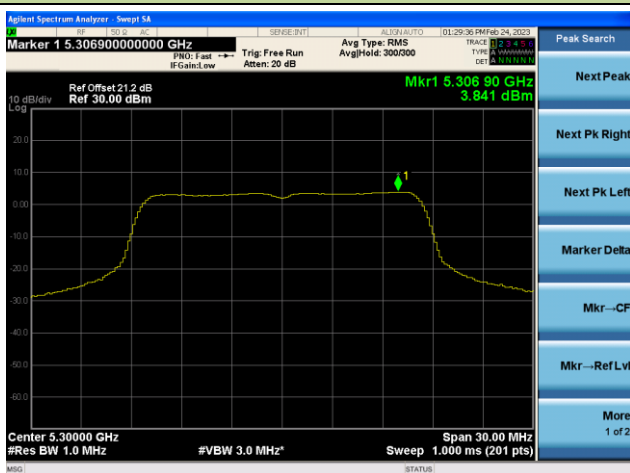

Channel 60 (5300MHz)