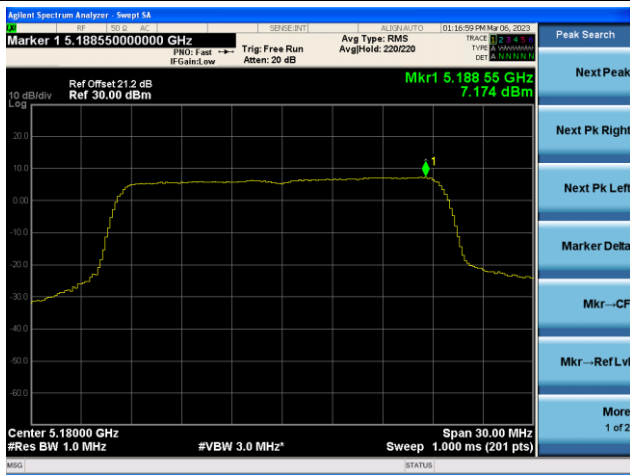

802.11ac-VHT80 Power Spectral Density - Ant 1

Channel 42 (5210MHz)

Channel 58 (5290MHz)

Channel 106 (5530MHz)

Channel 122 (5610MHz)

Channel 138 (5690MHz)

Channel 155 (5775MHz)

802.11ac-VHT160 Power Spectral Density - Ant 1

Channel 50 (5250MHz)

Channel 114 (5570MHz)

802.11ax-HE20 Power Spectral Density - Ant 1

Channel 36 (5180MHz)

Channel 44 (5220MHz)

Channel 48 (5240MHz)

Channel 52(5260MHz)

Channel 60 (5300MHz)