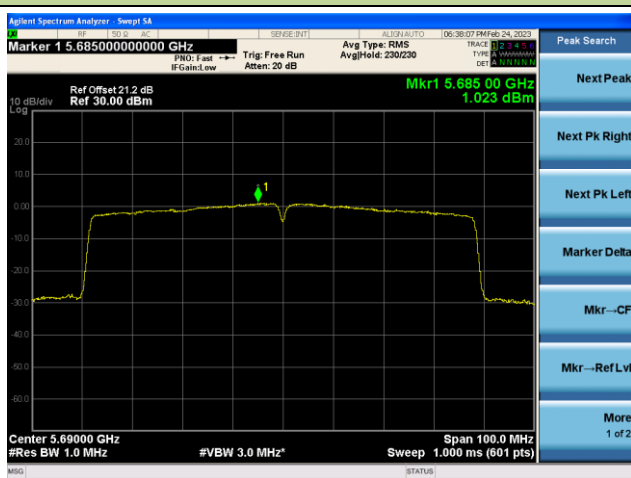

802.11ac-VHT80 Power Spectral Density - Ant 1

Channel 42 (5210MHz)

Channel 58 (5290MHz)

Channel 106 (5530MHz)

Channel 122 (5610MHz)

Channel 138 (5690MHz)

Channel 155 (5775MHz)

802.11ac-VHT160 Power Spectral Density - Ant 1