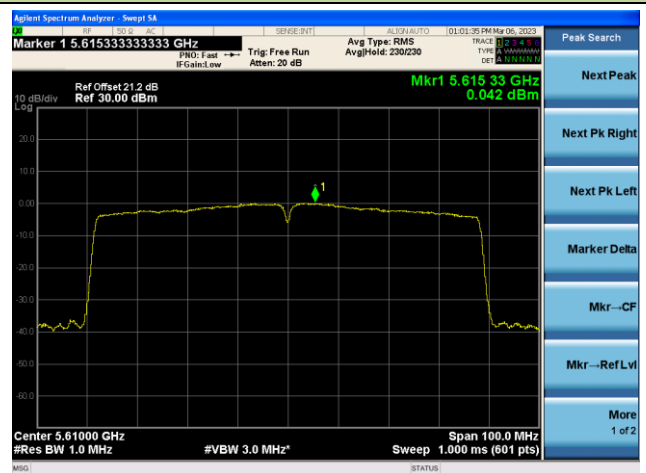

802.11ac-VHT80 Power Spectral Density - Ant 1

Channel 42 (5210MHz)

Channel 58 (5290MHz)

Channel 106 (5530MHz)

Channel 122 (5610MHz)

Channel 138 (5690MHz)

Channel 155 (5775MHz)

802.11ac-VHT160 Power Spectral Density - Ant 1

Channel 50 (5250MHz)

Channel 114 (5570MHz)

802.11ax-HE20 Power Spectral Density - Ant 1

Channel 36 (5180MHz)

Channel 44 (5220MHz)

Channel 48 (5240MHz)

Channel 52(5260MHz)

Channel 60 (5300MHz)