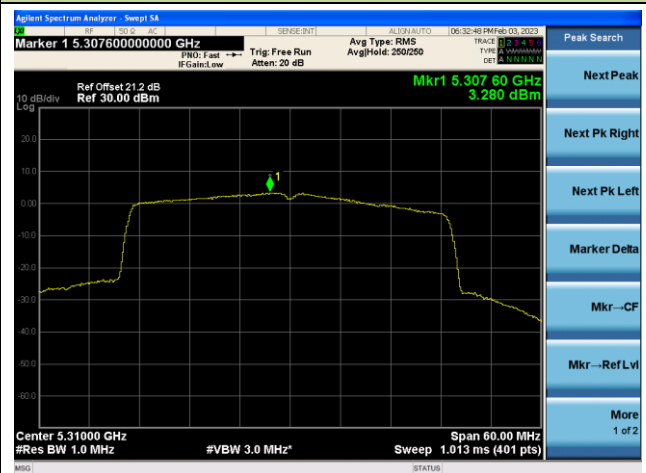

Channel 64 (5320MHz)

802.11ax-HE40 Power Spectral Density - Ant 1

Channel 38 (5190MHz)

Channel 46 (5230MHz)

Channel 54 (5270MHz)

Channel 62(5310MHz)

Channel 102 (5510MHz)

Channel 110 (5550MHz)

802.11ax-HE80 Power Spectral Density - Ant 1

Channel 42 (5210MHz)

Channel 58 (5290MHz)

Channel 106 (5530MHz)

Channel 122 (5610MHz)

Channel 138 (5690MHz)

Channel 155 (5775MHz)

802.11ax-HE160 Power Spectral Density - Ant 1