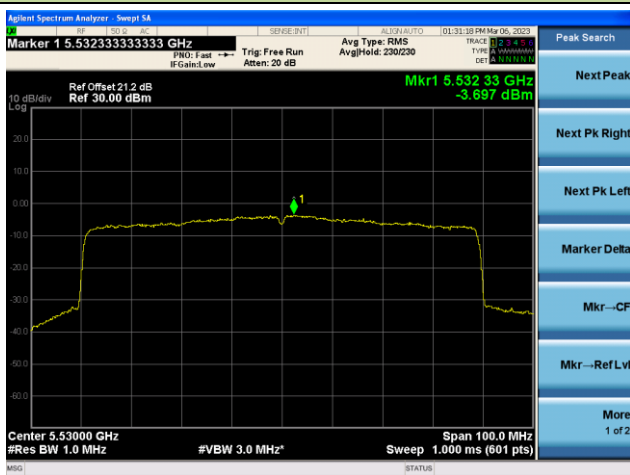

802.11ax-HE80 Power Spectral Density - Ant 1

Channel 42 (5210MHz)

Channel 58 (5290MHz)

Channel 106 (5530MHz)

Channel 122 (5610MHz)

Channel 138 (5690MHz)

Channel 155 (5775MHz)

802.11ax-HE160 Power Spectral Density - Ant 1