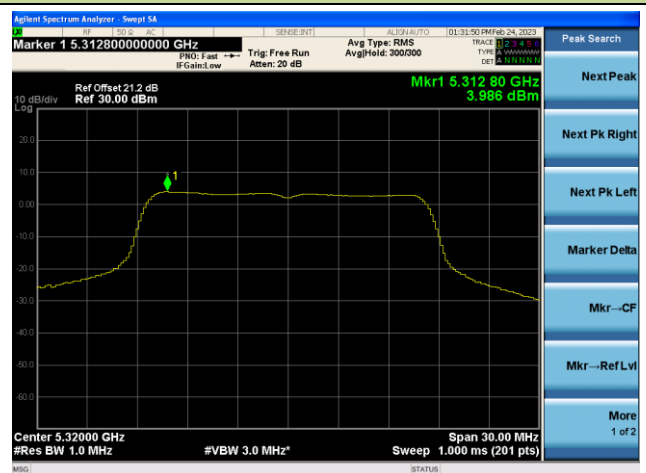

802.11ax-HE80 Power Spectral Density - Ant 1

Channel 42 (5210MHz)

Channel 58 (5290MHz)

Channel 106 (5530MHz)

Channel 122 (5610MHz)

Channel 138 (5690MHz)

Channel 155 (5775MHz)

802.11ax-HE160 Power Spectral Density - Ant 1

Channel 50 (5250MHz)

Channel 114 (5570MHz)

802.11a Power Spectral Density - Ant 2

Channel 36 (5180MHz)

Channel 44 (5220MHz)

Channel 48 (5240MHz)

Channel 52(5260MHz)

Channel 60 (5300MHz)

Channel 64 (5320MHz)

802.11n-HT20 Power Spectral Density - Ant 2

Channel 36 (5180MHz)

Channel 44 (5220MHz)

Channel 48 (5240MHz)

Channel 52(5260MHz)

Channel 60 (5300MHz)

Channel 64 (5320MHz)