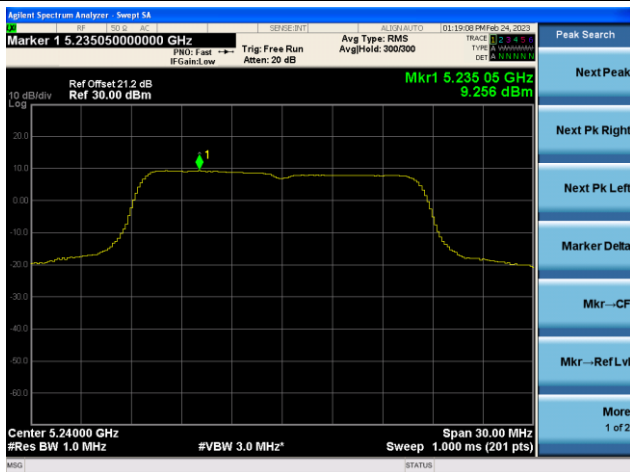

802.11ax-HE80 Power Spectral Density - Ant 1

Channel 42 (5210MHz)

Channel 58 (5290MHz)

Channel 106 (5530MHz)

Channel 122 (5610MHz)

Channel 138 (5690MHz)

Channel 155 (5775MHz)

802.11ax-HE160 Power Spectral Density - Ant 1

Channel 50 (5250MHz)

Channel 114 (5570MHz)

802.11a Power Spectral Density - Ant 2

Channel 36 (5180MHz)

Channel 44 (5220MHz)

Channel 48 (5240MHz)

Channel 52(5260MHz)

Channel 60 (5300MHz)

Channel 64 (5320MHz)

802.11n-HT20 Power Spectral Density - Ant 2

Channel 36 (5180MHz)

Channel 44 (5220MHz)

Channel 48 (5240MHz)

Channel 52(5260MHz)

Channel 60 (5300MHz)

Channel 64 (5320MHz)