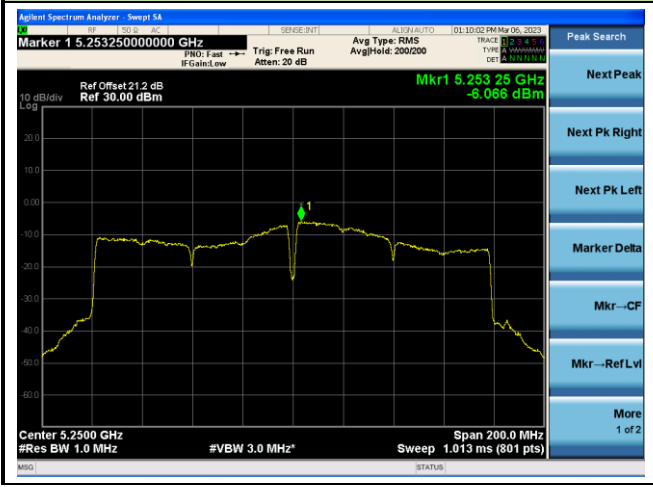

802.11ac-VHT80 Power Spectral Density - Ant 1

Channel 42 (5210MHz)

Channel 58 (5290MHz)

Channel 106 (5530MHz)

Channel 122 (5610MHz)

Channel 138 (5690MHz)

Channel 155 (5775MHz)

802.11ac-VHT160 Power Spectral Density - Ant 1

Channel 50 (5250MHz)

Channel 114 (5570MHz)

802.11ax-HE20 Power Spectral Density - Ant 1

Channel 36 (5180MHz)

Channel 44 (5220MHz)

Channel 48 (5240MHz)

Channel 52(5260MHz)

Channel 60 (5300MHz)