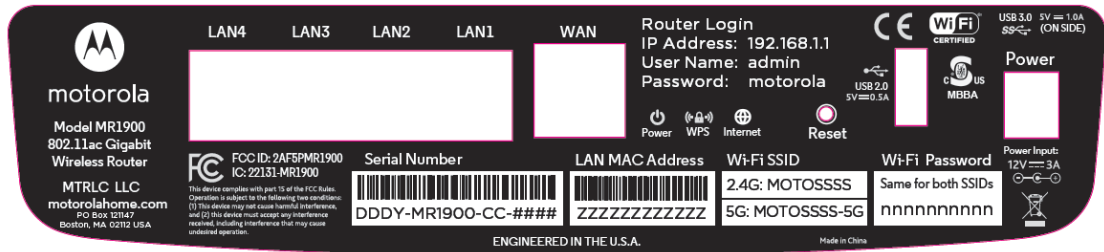

EXHIBIT A - FCC ID LABEL AND LOCATION

FCC ID Label

FCC ID Label Location Information

Label here

The label shown shall be permanently affixed at a conspicuous location on the device and be readily visible to the user at the time purchase (Labeling requirements per 2.925)