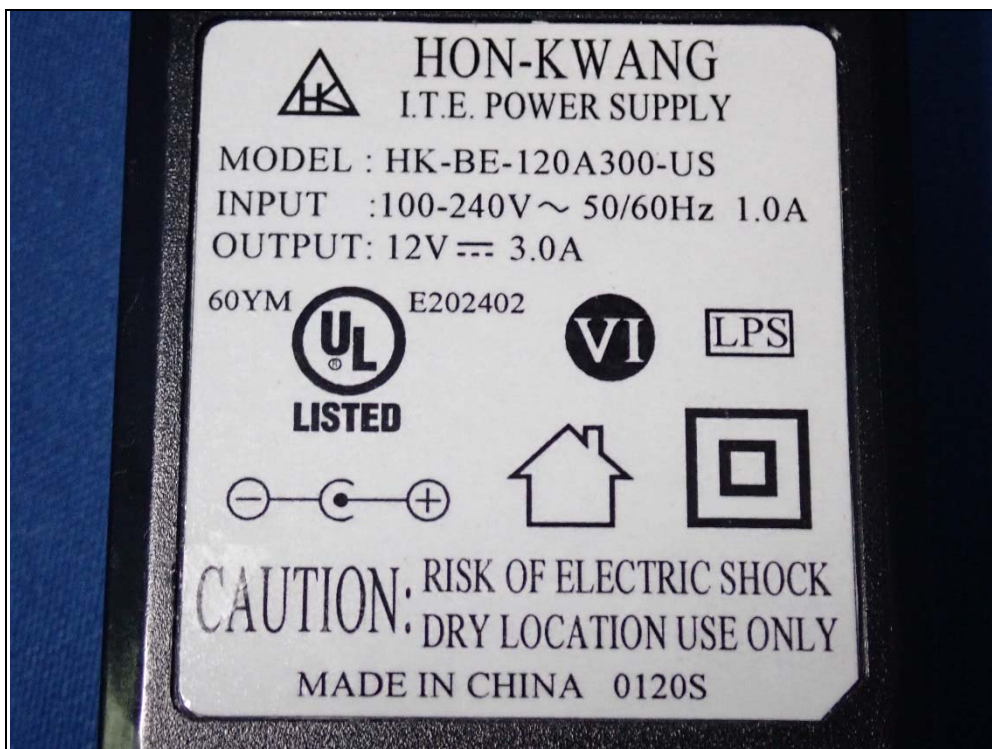

## CONSTRUCTION PHOTOS OF EUT

BUREAU  
VERITAS

LTE Antenna

Adapter: S36B52-120A300-04

Adapter: HK-BE-120A300-US (HKSC-190178)

Adapter: HK-BE-120A300-US (HKSC-190147)