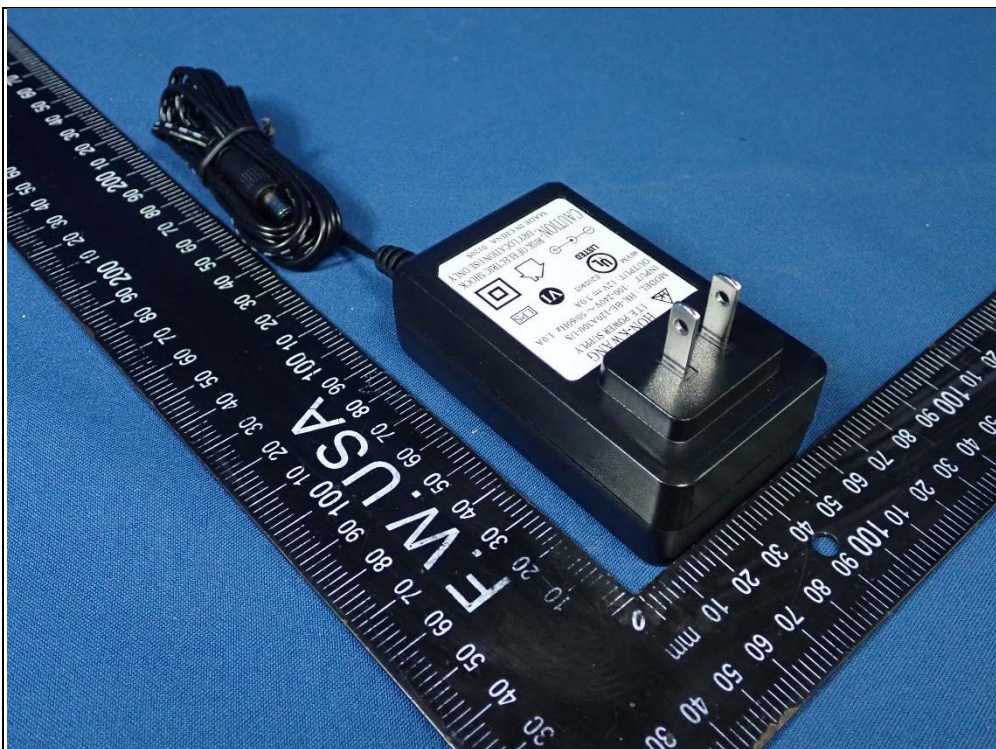

## CONSTRUCTION PHOTOS OF EUT

BUREAU  
VERITAS

LTE Antenna

Adapter: S36B52-120A300-04

Adapter: HK-BE-120A300-US (HKSC-190178)

Adapter: HK-BE-120A300-US (HKSC-190147)