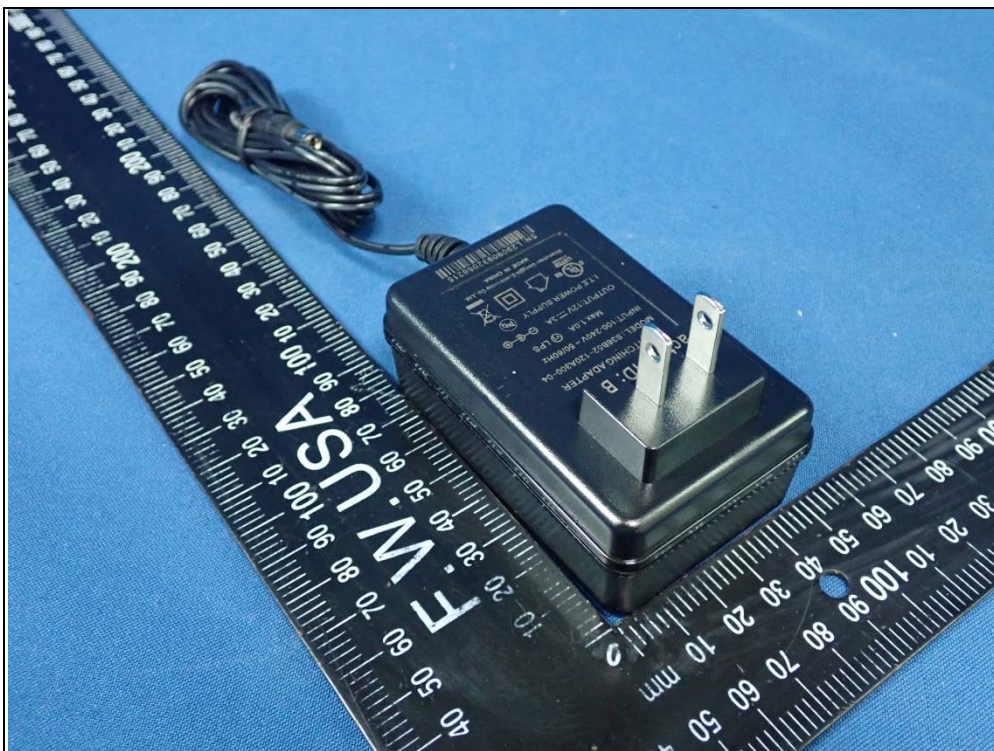

## CONSTRUCTION PHOTOS OF EUT

BUREAU  
VERITAS

LTE Antenna

Adapter: S36B52-120A300-04

Adapter: HK-BE-120A300-US (HKSC-190178)

Adapter: HK-BE-120A300-US (HKSC-190147)