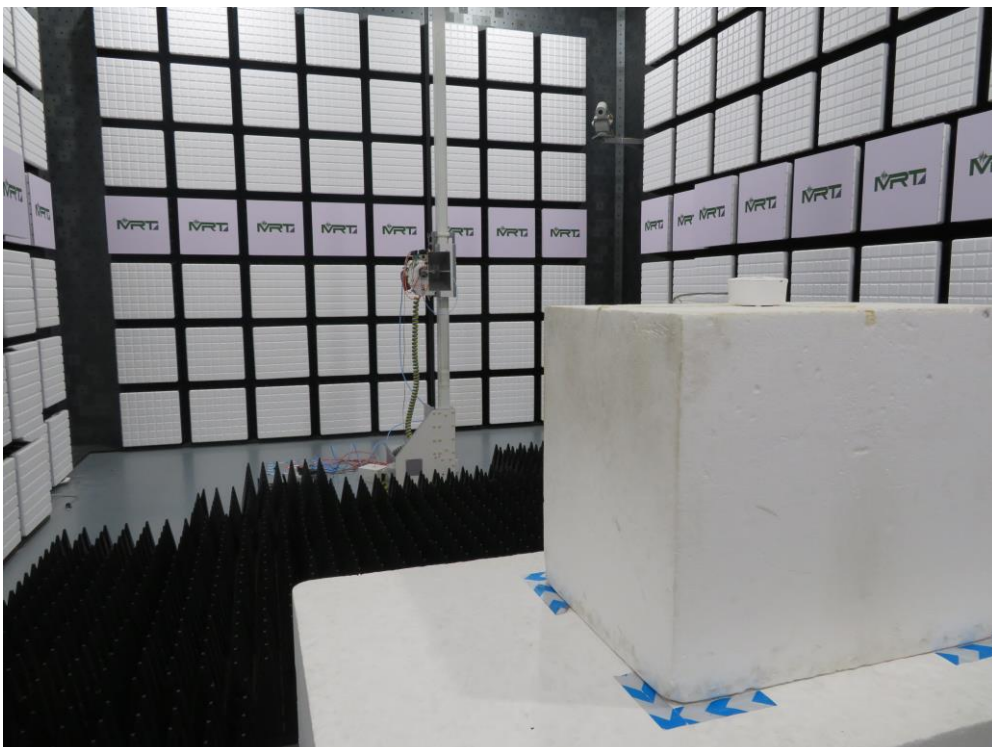

FCC Part 15C Test Setup Photograph

Description: Front View of Conducted Emission Test Setup for Power Port

Description: Back View of Conducted Emission Test Setup for Power Port

Description: Radiated Emission Test Setup for below 1GHz

Description: Radiated Emission Test Setup for above 1GHz

Description: RF Conducted Test Setup