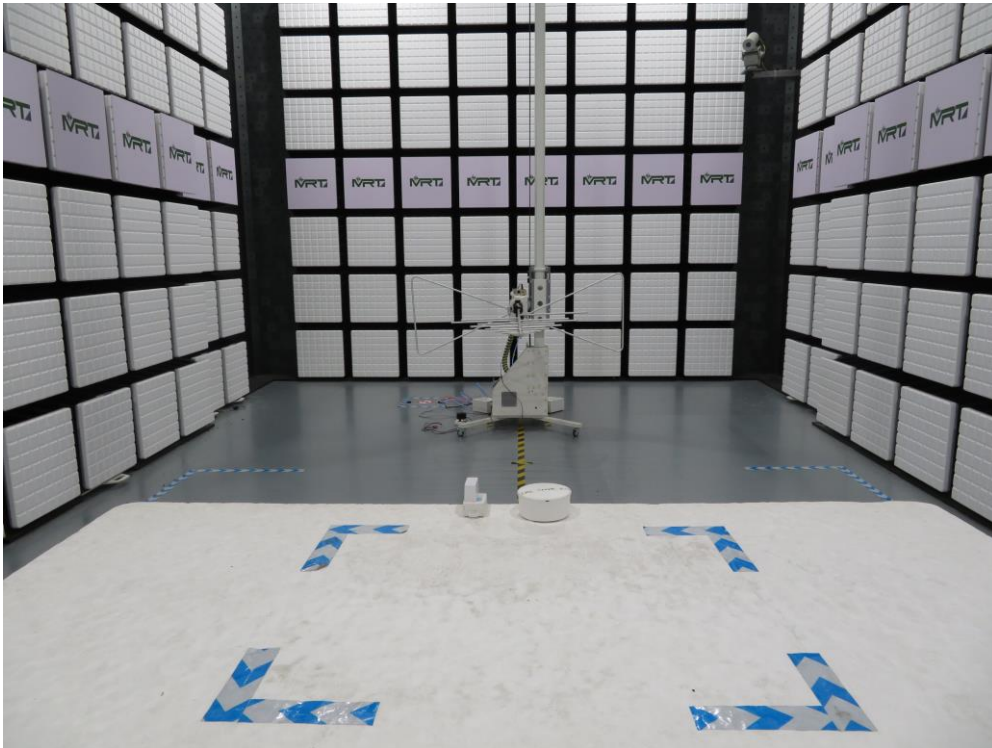

FCC Part 15C Test Setup Photograph

Description: Front View of Conducted Emission Test Setup for Power Port

Description: Back View of Conducted Emission Test Setup for Power Port

Description: Radiated Emission Test Setup for below 1GHz

Description: Radiated Emission Test Setup for above 1GHz

Description: RF Conducted Test Setup