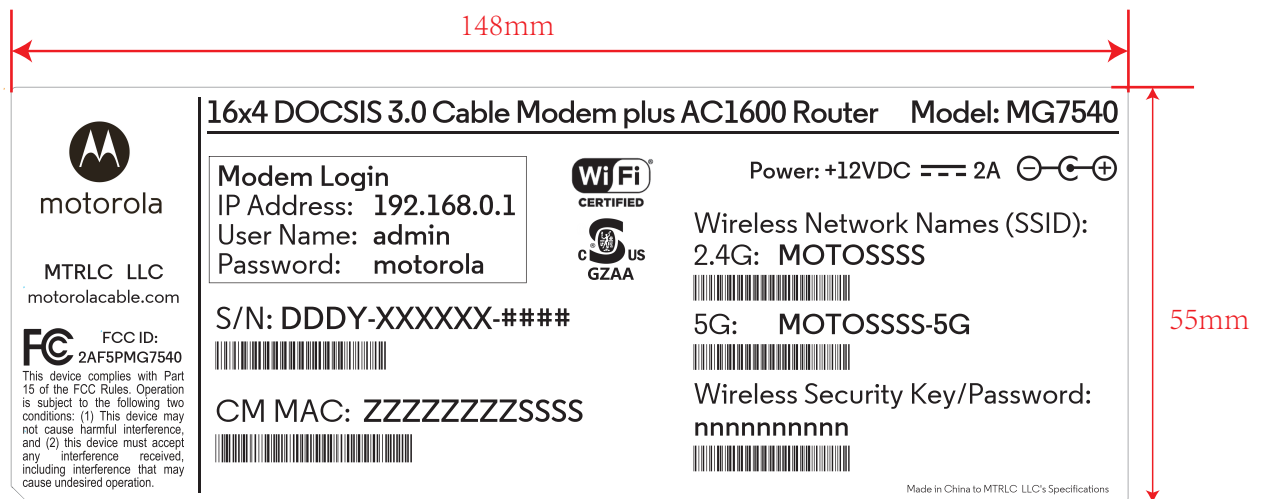

**Notes:**

- 1) Material : Black Text on White Polyester or equivalent with Permanent adhesive
- 2) All dimensions are in mm
- 3) The serial number will be of the Format DDDY-XXXXXX-NNNN where:  
DDD = the Julian date of the day manufacture. Example January 1 is 001, Feb 1 is 032, December 31 = 365. Tolerance = +/- 3 days  
Y= the significant digit of the Year of manufacture. Example 2010 = 0, 2011=1, 2017=7.  
XXXXXX= the exact Model Number of the Product. (MG7540)  
#### = a sequential number from 0001 to 9999 that indicates the number of the unit produced of that type, on that day.
- 4) Printing and material must meet UL Rub Test requirements
- 5) Sheet 2 of 2 is artwork in EPS format, for all static elements.
- 6) SSID to be MOTOSSSS where SSSS is the last 4 digits of the CM MAC.
- 7) Wireless Security Key/Password "nnnnnnnnnn" is 10 random numbers and lower case letters excluding b,g,i,j,l,o,q
- 8) All barcodes are code 128 and minimum height is 4 mm
- 9) Label Size is 148 mm x 55 mm, three 1mm radiused corners and one wedge-cut corner as shown
- 10) FFFF is to be 4-letter Factory ID for the product as specified by Bureau Veritas

 motorola	<b>16x4 DOCSIS 3.0 Cable Modem plus AC1600 Router Model: MG7540</b>	
	<b>Modem Login</b> IP Address: 192.168.0.1 User Name: admin Password: motorola	 Power: +12VDC  2A  
MTRLC LLC motorolacable.com		Wireless Network Names (SSID): 2.4G: MOTOSSSS 
 FCC ID: 2AF5PMG7540 <small>This device complies with Part 15 of the FCC Rules. Operation is subject to the following two conditions: (1) This device may not cause harmful interference, and (2) this device must accept any interference received, including interference that may cause undesired operation.</small>	S/N: DDDY-XXXXXX-#### 	5G: MOTOSSSS-5G 
	CM MAC: ZZZZZZZZSSSS 	Wireless Security Key/Password: nnnnnnnnnn 
		<small>Made in China to MTRLC LLC's Specifications</small>