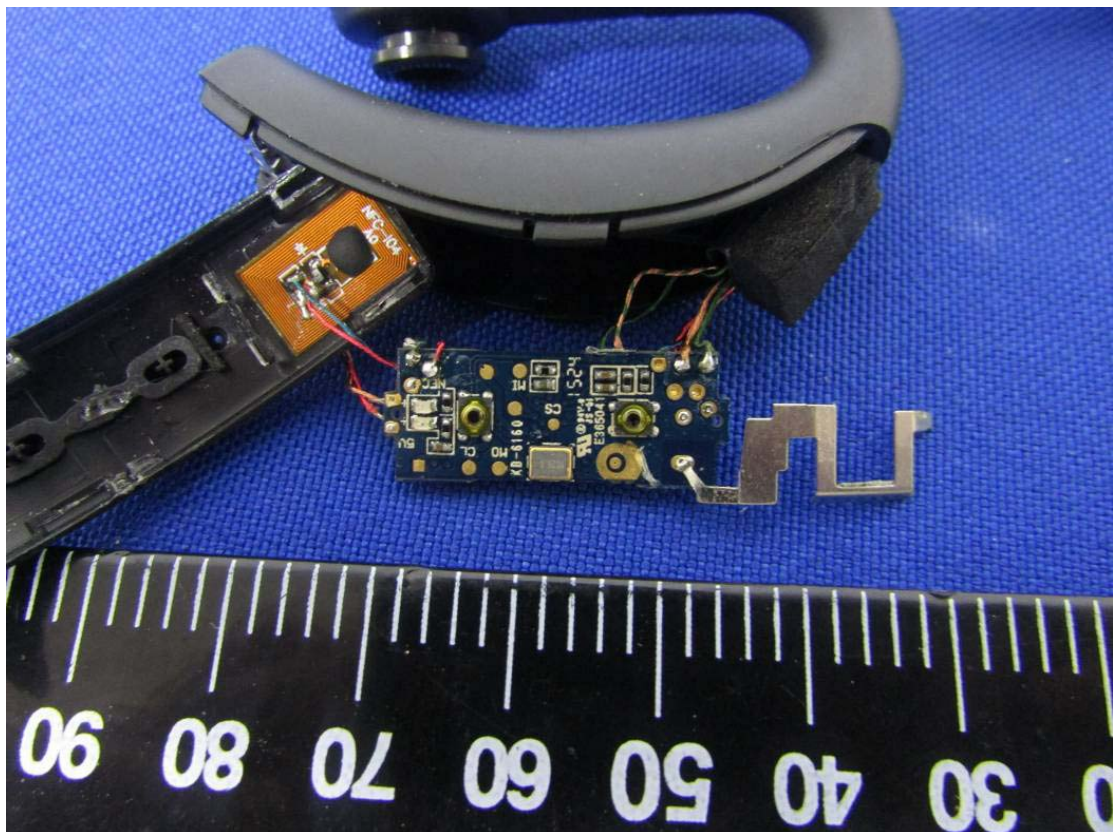

Internal Photo

model number: LE105

BT Antenna