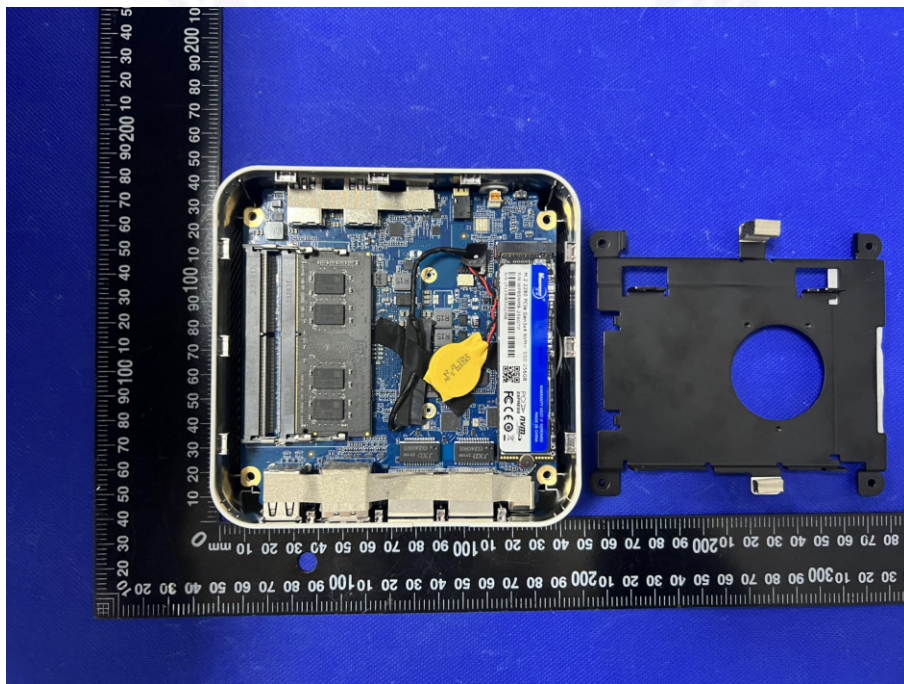

EUT PHOTO(Internal Photos)

Test Mode: Nano L1

***** END OF REPORT *****