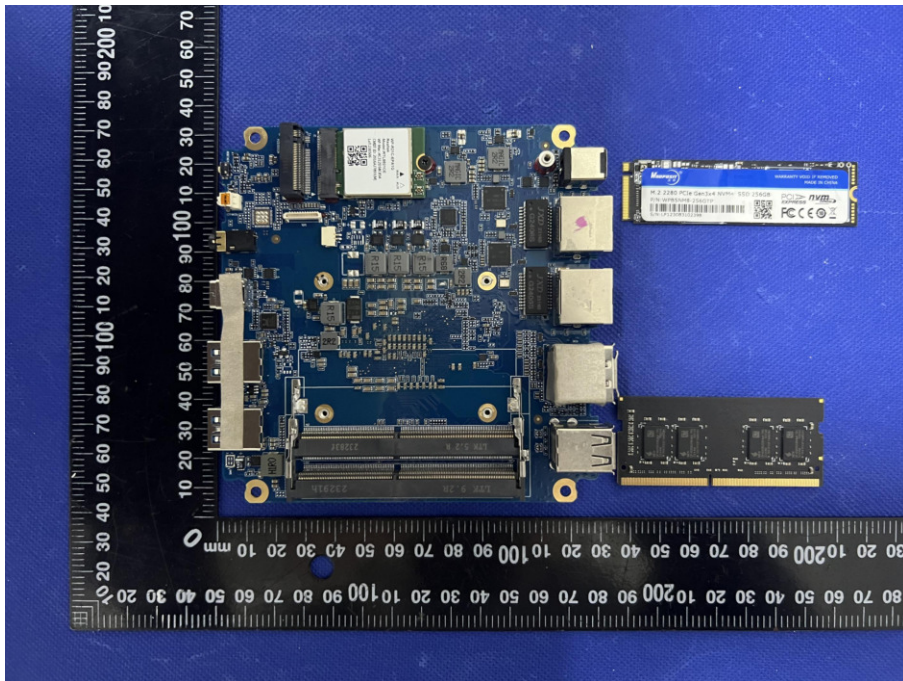

EUT PHOTO(Internal Photos)

Test Mode: Nano L1

***** END OF REPORT *****