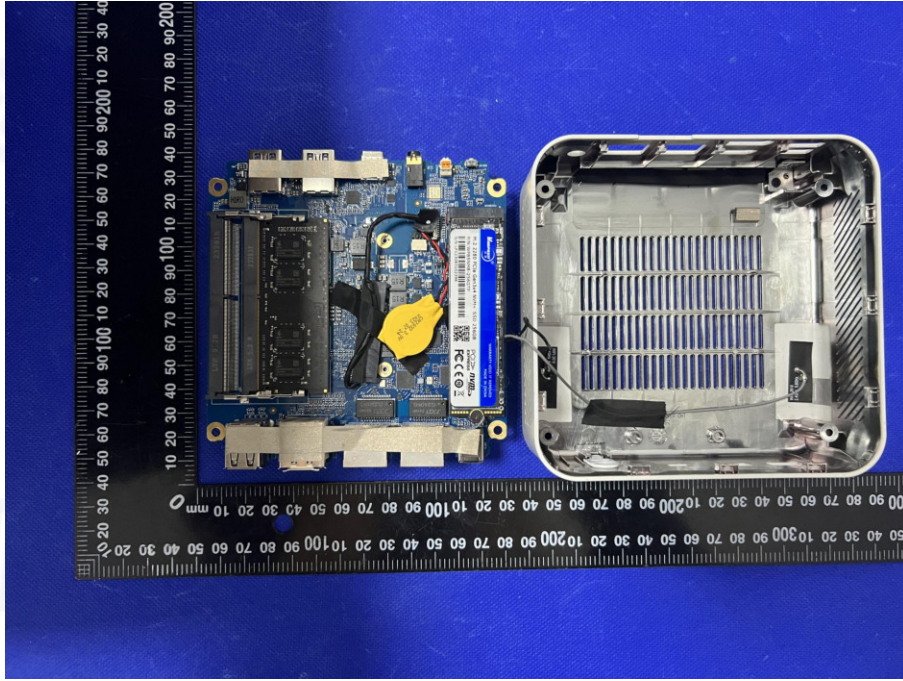

EUT PHOTO(Internal Photos)

Test Mode: Nano L1

***** END OF REPORT *****