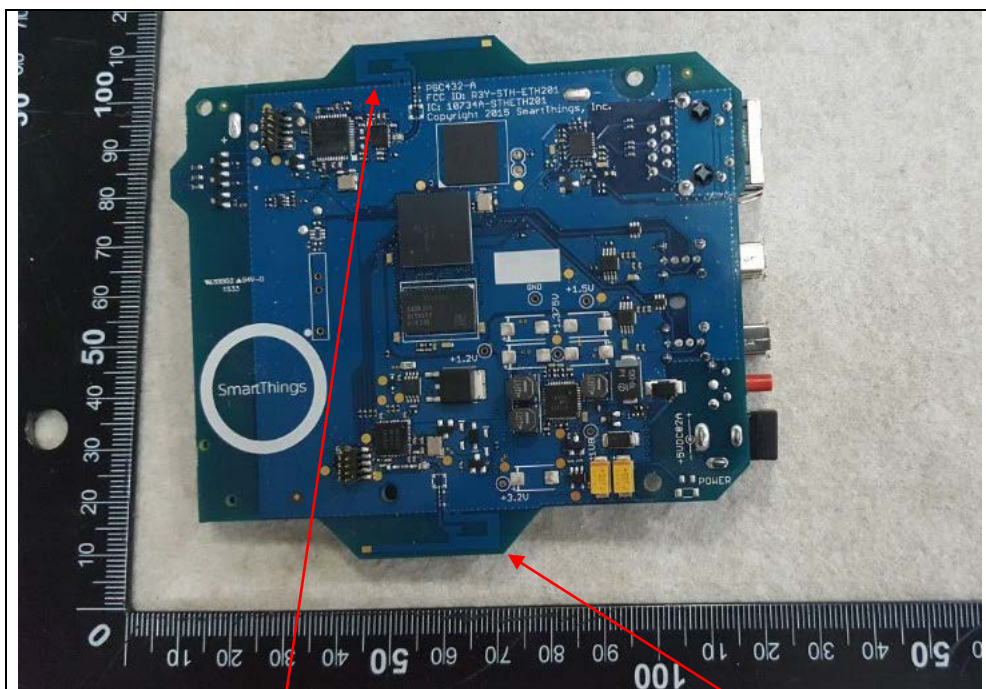

## Internal photos of EUT

Z-Wave Module

Bluetooth Low Energy Antenna

Zigbee Antenna