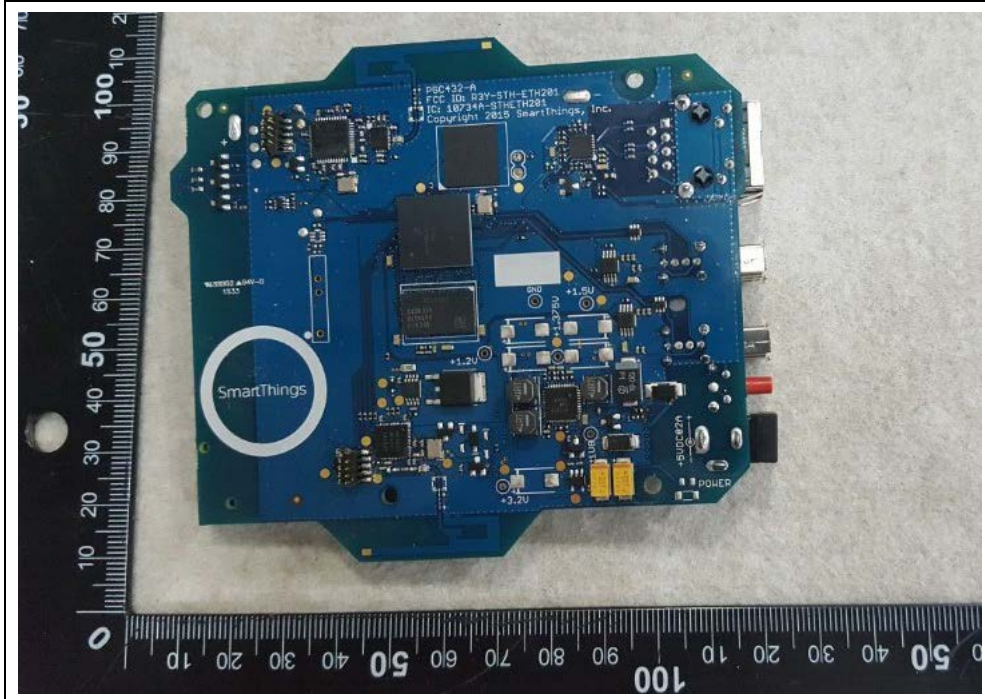

## Internal photos of EUT

Z-Wave Module

Bluetooth Low Energy Antenna

Zigbee Antenna