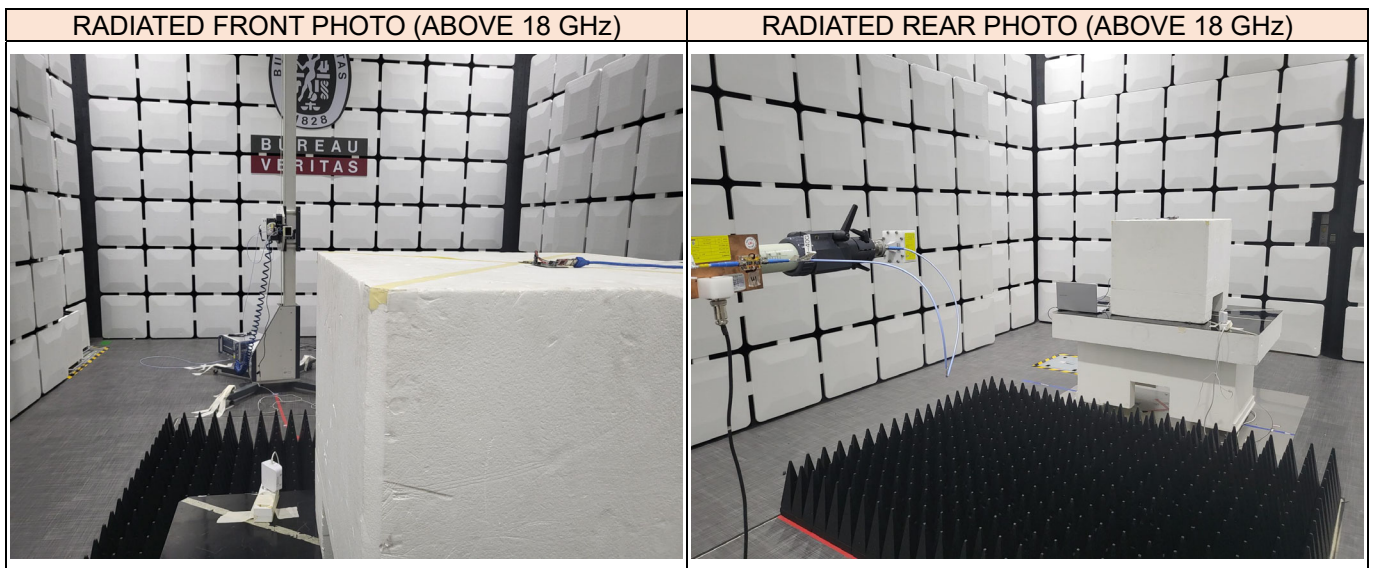

## RADIATED RF MEASUREMENT SETUP (BELOW 30 MHz) X axis

## RADIATED RF MEASUREMENT SETUP (BELOW 1 GHz) X axis

**RADIATED RF MEASUREMENT SETUP (1 - 18 GHz) X axis**

**RADIATED RF MEASUREMENT SETUP (18 - 26.5 GHz) X axis**

**CONDUCTED EMISSION MEASUREMENT SETUP**

**RADIATED RF MEASUREMENT SETUP FOR PORTABLE CONFIGURATION**

**- End of report -**