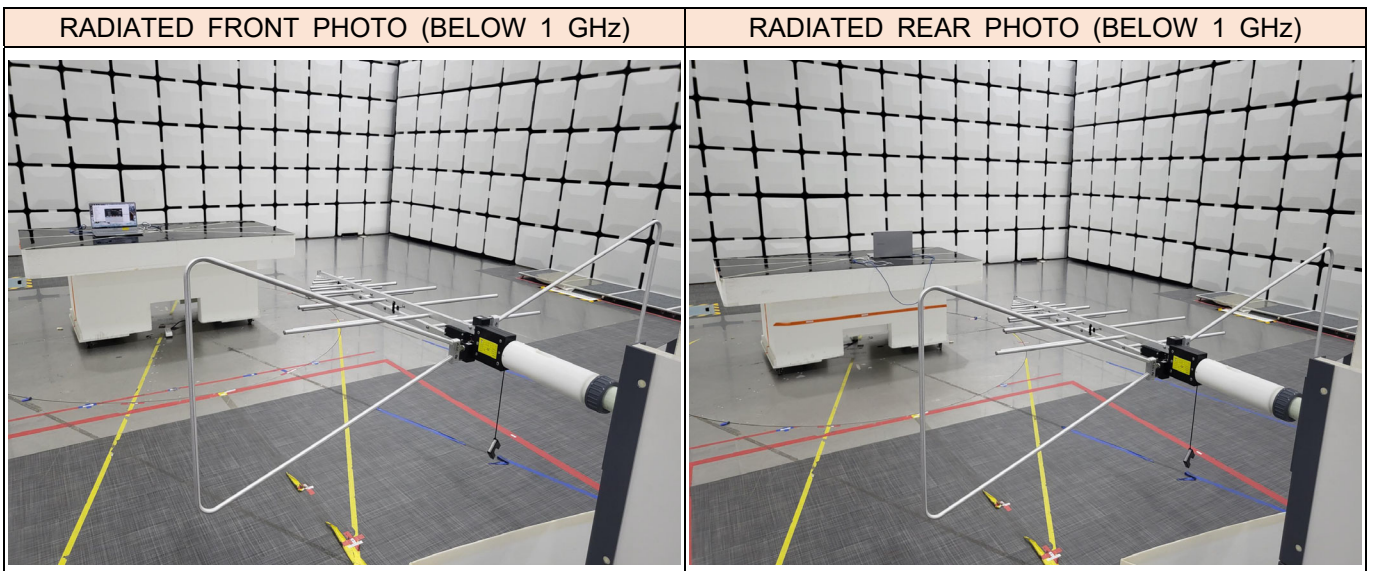

## RADIATED RF MEASUREMENT SETUP (BELOW 30 MHz) X axis

## RADIATED RF MEASUREMENT SETUP (BELOW 1 GHz) X axis

**RADIATED RF MEASUREMENT SETUP (1 - 18 GHz) X axis**

**RADIATED RF MEASUREMENT SETUP (18 - 26.5 GHz) X axis**

**CONDUCTED EMISSION MEASUREMENT SETUP**

**RADIATED RF MEASUREMENT SETUP FOR PORTABLE CONFIGURATION**

**- End of report -**