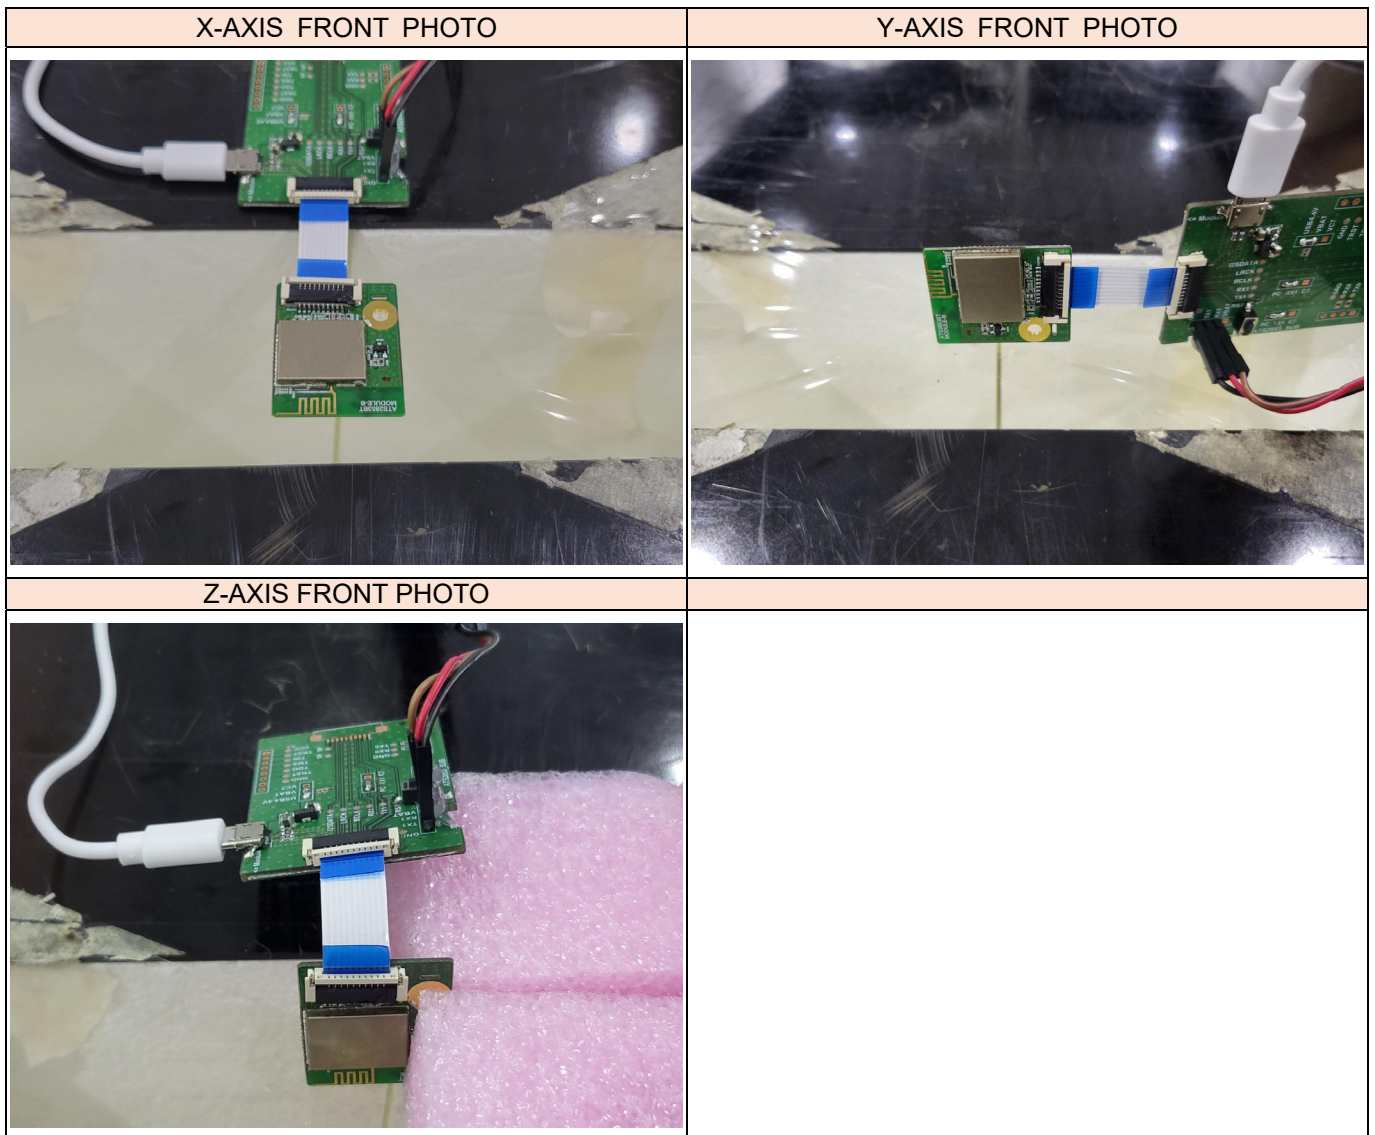

## RADIATED RF MEASUREMENT SETUP (BELOW 30 MHz) X axis

## RADIATED RF MEASUREMENT SETUP (BELOW 1 GHz) X axis

**RADIATED RF MEASUREMENT SETUP (1 - 18 GHz) X axis**

**RADIATED RF MEASUREMENT SETUP (18 - 26.5 GHz) X axis**

**CONDUCTED EMISSION MEASUREMENT SETUP**

**RADIATED RF MEASUREMENT SETUP FOR PORTABLE CONFIGURATION**

**- End of report -**