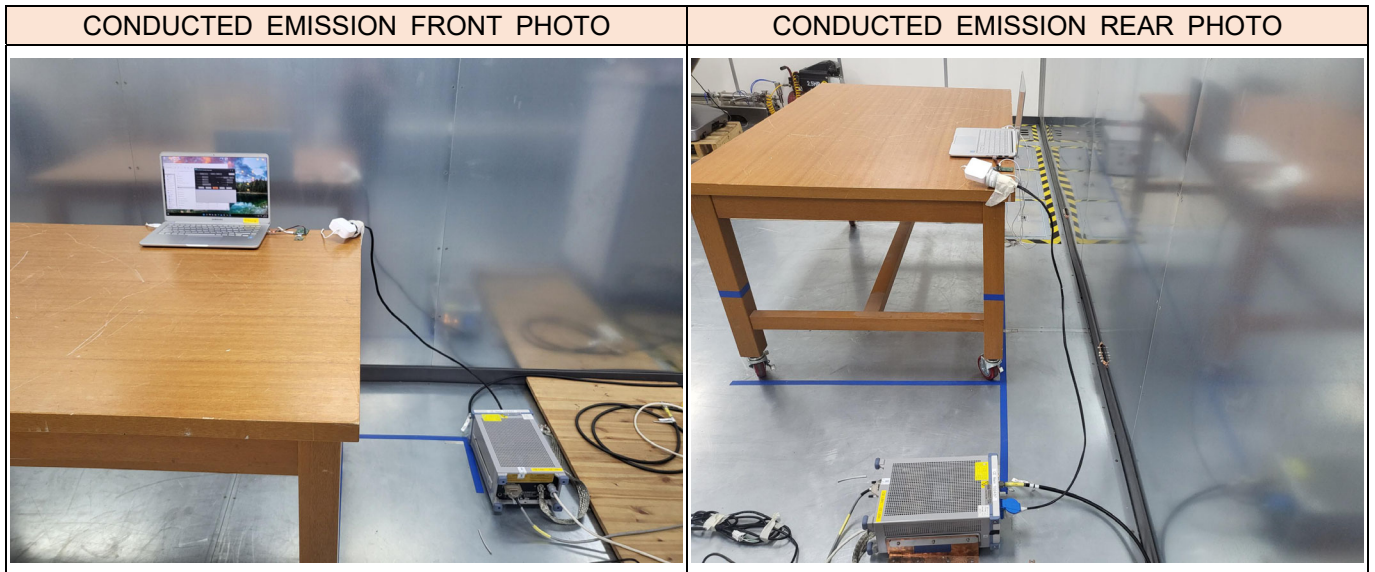

## RADIATED RF MEASUREMENT SETUP (BELOW 1 GHz) X axis

**RADIATED RF MEASUREMENT SETUP (1 - 18 GHz) X axis**

**RADIATED RF MEASUREMENT SETUP (18 - 26.5 GHz) X axis**

**CONDUCTED EMISSION MEASUREMENT SETUP**

**RADIATED RF MEASUREMENT SETUP FOR PORTABLE CONFIGURATION**

**- End of report -**