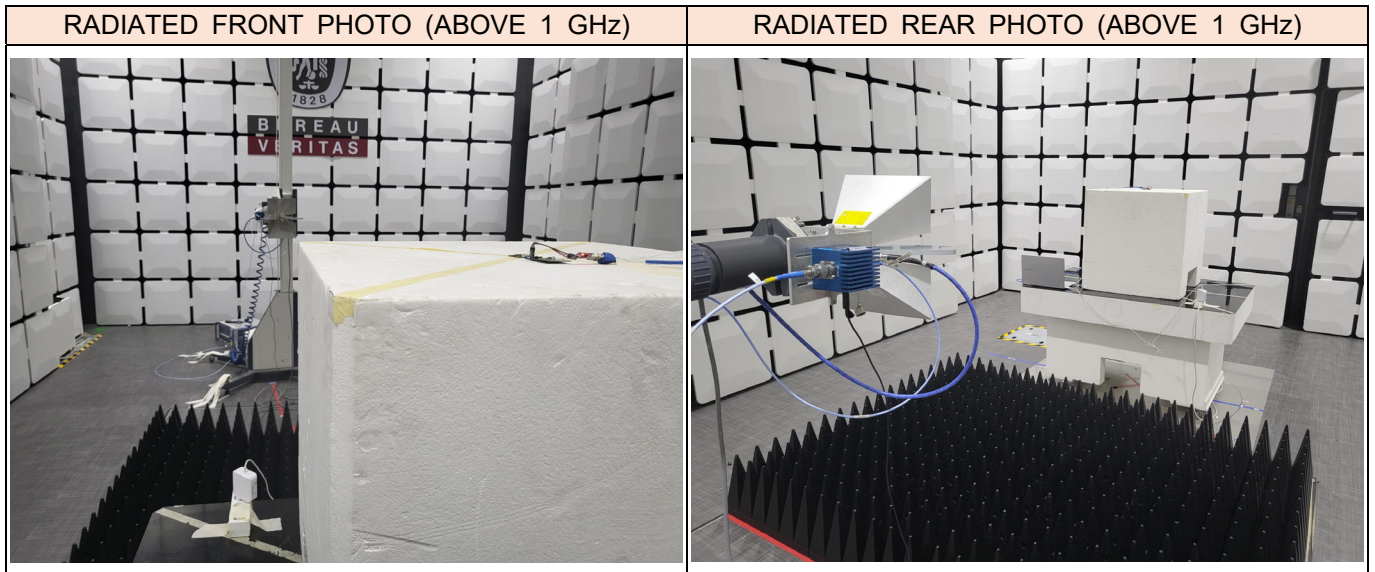

# Setup Photo

## RADIATED RF MEASUREMENT SETUP (BELOW 30 MHz) X axis

## RADIATED RF MEASUREMENT SETUP (BELOW 1 GHz) X axis

**RADIATED RF MEASUREMENT SETUP (1 - 18 GHz) X axis**

**RADIATED RF MEASUREMENT SETUP (18 - 26.5 GHz) X axis**

**CONDUCTED EMISSION MEASUREMENT SETUP**

**RADIATED RF MEASUREMENT SETUP FOR PORTABLE CONFIGURATION**

**- End of report -**