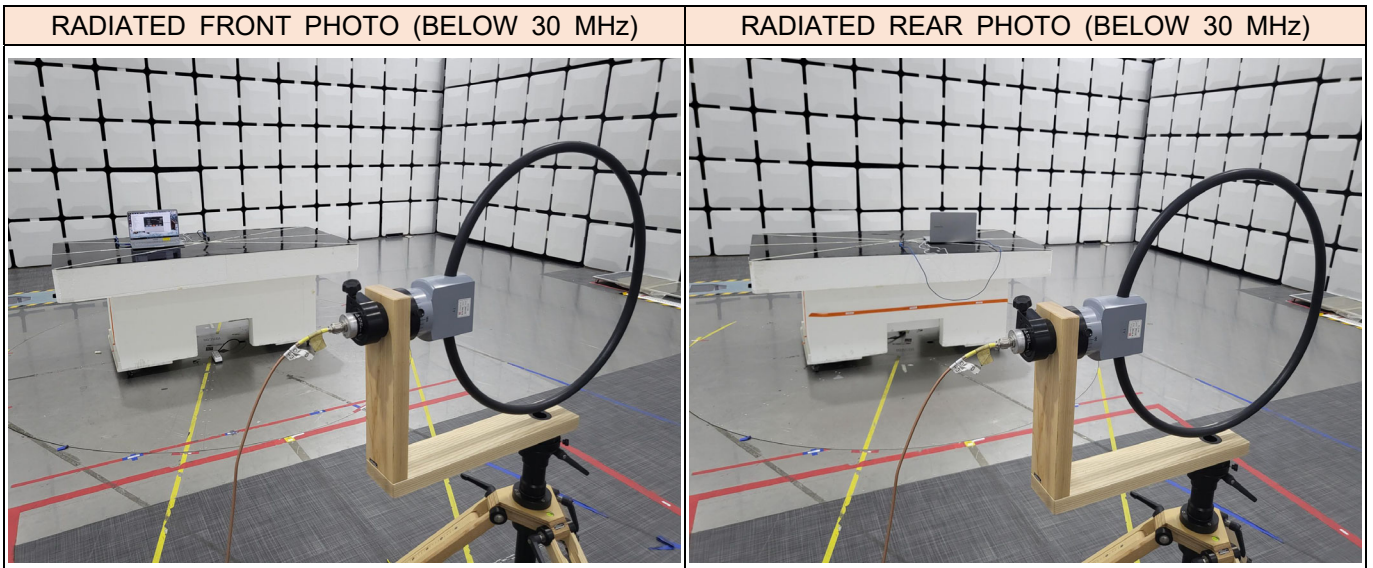

## RADIATED RF MEASUREMENT SETUP (BELOW 30 MHz) X axis