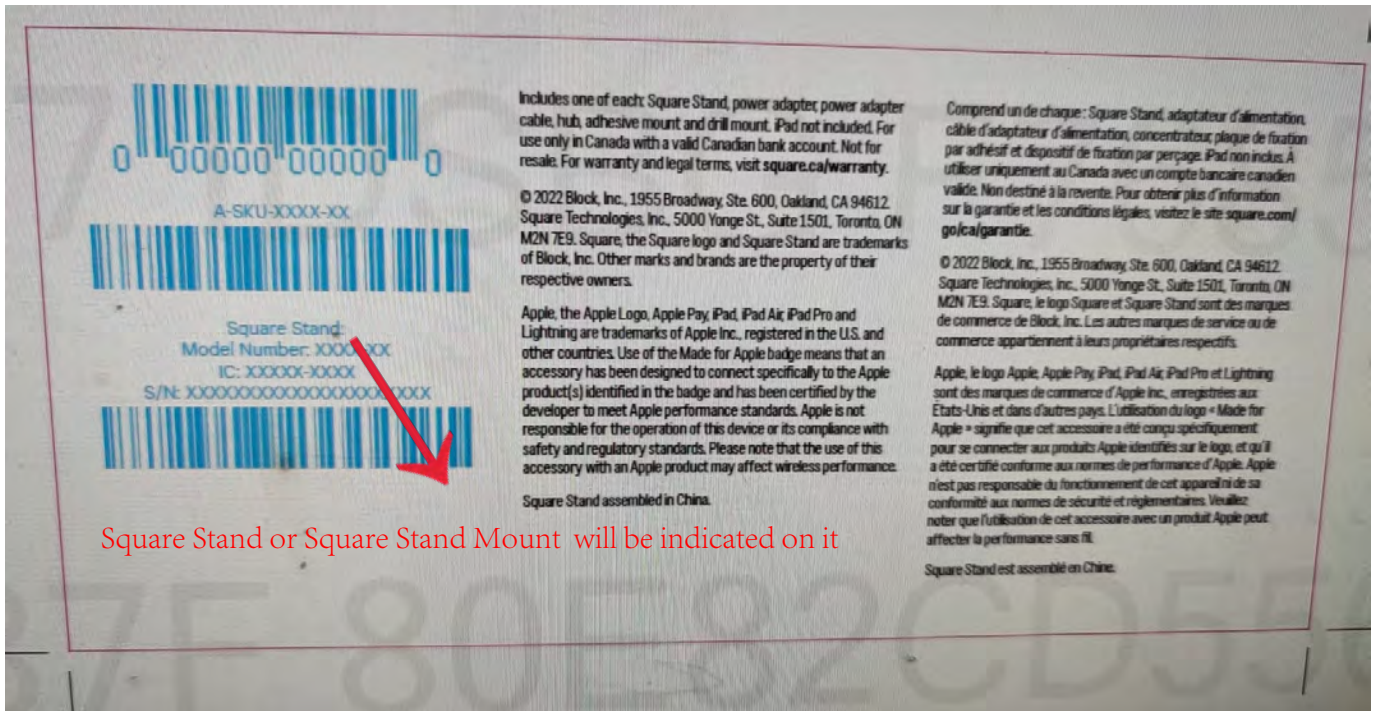

Packaging label of FCC:

Square Stand or Square Stand Mount will be indicated on it

Packaging label of ISED:

Square Stand or Square Stand Mount will be indicated on it