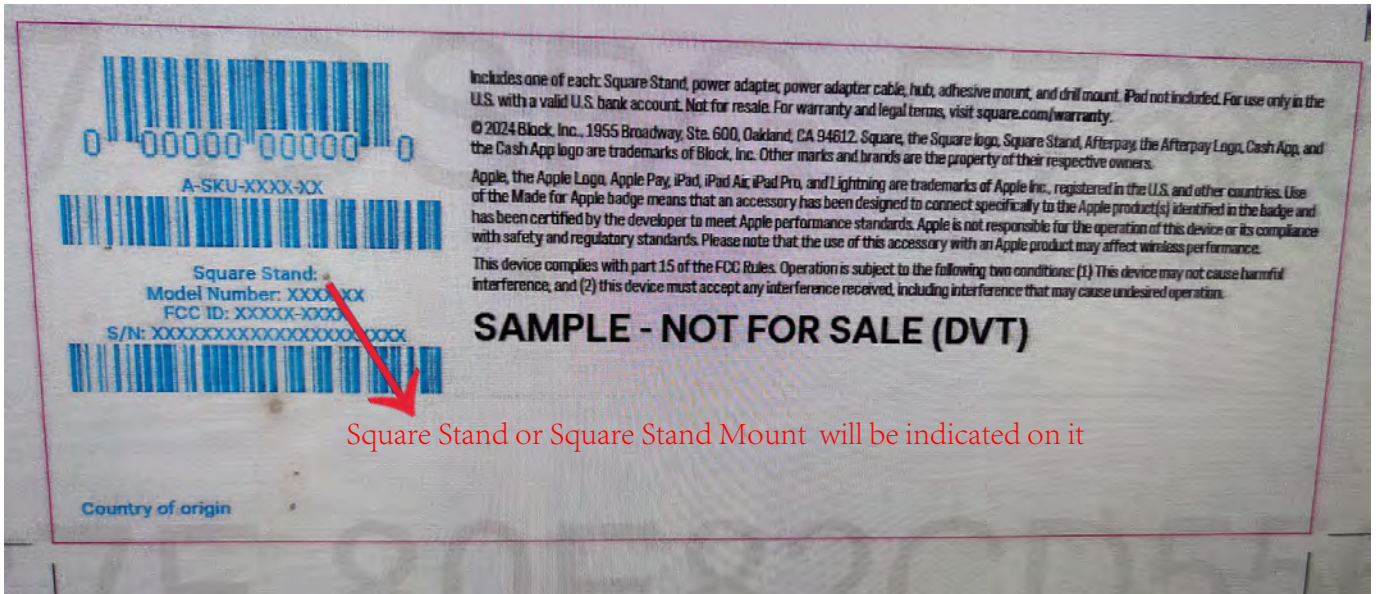

Packaging label of FCC:

Square Stand or Square Stand Mount will be indicated on it

Packaging label of ISED:

Square Stand or Square Stand Mount will be indicated on it