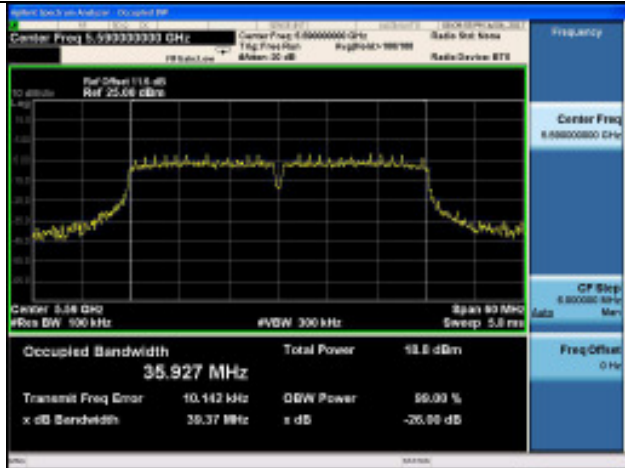

**11ac VHT40
5510MHz**

**11ac VHT80
5530MHz**

5590MHz

5610MHz

5670MHz

5690MHz