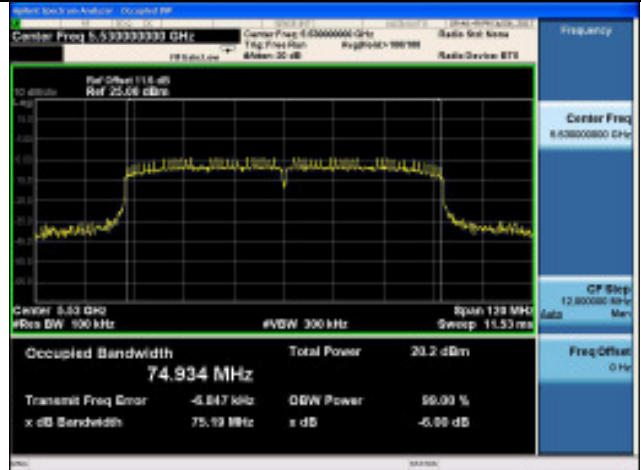

**5700MHz**

<p><b>11n HT40</b> <b>5510MHz</b></p> <p>Center Freq 5.51000000 GHz Span 80 MHz Occupied Bandwidth 35.966 MHz Total Power 19.6 dBm Transmit Freq Error -33 Hz x dB Bandwidth 35.19 MHz</p>	<p><b>11ac VHT20</b> <b>5500MHz</b></p> <p>Center Freq 5.50000000 GHz Span 80 MHz Occupied Bandwidth 17.694 MHz Total Power 23.2 dBm Transmit Freq Error -12.956 MHz x dB Bandwidth 17.61 MHz</p>
<p><b>5590MHz</b></p> <p>Center Freq 5.59000000 GHz Span 80 MHz Occupied Bandwidth 35.900 MHz Total Power 19.0 dBm Transmit Freq Error 5.986 MHz x dB Bandwidth 35.19 MHz</p>	<p><b>5600MHz</b></p> <p>Center Freq 5.60000000 GHz Span 80 MHz Occupied Bandwidth 17.694 MHz Total Power 22.9 dBm Transmit Freq Error -14.944 MHz x dB Bandwidth 17.62 MHz</p>
<p><b>5670MHz</b></p> <p>Center Freq 5.67000000 GHz Span 80 MHz Occupied Bandwidth 35.957 MHz Total Power 19.6 dBm Transmit Freq Error -22.352 MHz x dB Bandwidth 35.23 MHz</p>	<p><b>5700MHz</b></p> <p>Center Freq 5.70000000 GHz Span 80 MHz Occupied Bandwidth 17.708 MHz Total Power 22.4 dBm Transmit Freq Error -4.630 MHz x dB Bandwidth 17.62 MHz</p>

**11ac VHT40**  
5510MHz

**11ac VHT80**  
5530MHz

5590MHz

5610MHz

5670MHz

5690MHz

**5500-5700MHz Band:**

**26dB bandwidth**