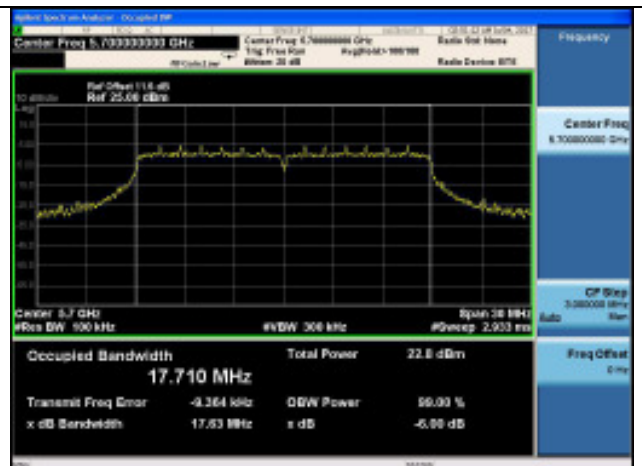

**ANT 1**

**11a**

**5500MHz**

**11n HT20**

**5500MHz**

**5600MHz**

**5600MHz**

**5700MHz**

**5700MHz**

<p><b>11n HT40</b> <b>5510MHz</b></p> <p>Center Freq 5.51000000 GHz Span 80 MHz Occupied Bandwidth 35.966 MHz Total Power 19.6 dBm Transmit Freq Error -33 Hz x dB Bandwidth 35.19 MHz</p>	<p><b>11ac VHT20</b> <b>5500MHz</b></p> <p>Center Freq 5.50000000 GHz Span 80 MHz Occupied Bandwidth 17.694 MHz Total Power 23.2 dBm Transmit Freq Error -12.956 MHz x dB Bandwidth 17.61 MHz</p>
<p><b>5590MHz</b></p> <p>Center Freq 5.59000000 GHz Span 80 MHz Occupied Bandwidth 35.900 MHz Total Power 19.0 dBm Transmit Freq Error 5.986 MHz x dB Bandwidth 35.19 MHz</p>	<p><b>5600MHz</b></p> <p>Center Freq 5.60000000 GHz Span 80 MHz Occupied Bandwidth 17.694 MHz Total Power 22.9 dBm Transmit Freq Error -14.944 MHz x dB Bandwidth 17.62 MHz</p>
<p><b>5670MHz</b></p> <p>Center Freq 5.67000000 GHz Span 80 MHz Occupied Bandwidth 35.957 MHz Total Power 19.6 dBm Transmit Freq Error -22.352 MHz x dB Bandwidth 35.23 MHz</p>	<p><b>5700MHz</b></p> <p>Center Freq 5.70000000 GHz Span 80 MHz Occupied Bandwidth 17.708 MHz Total Power 22.4 dBm Transmit Freq Error -4.630 MHz x dB Bandwidth 17.62 MHz</p>