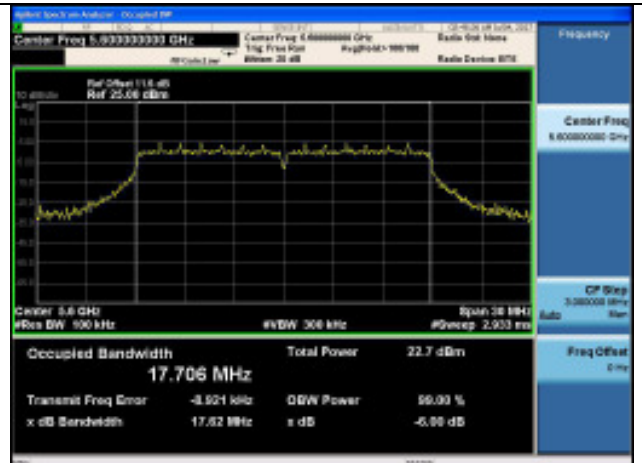

**ANT 1**

**11a**

**5500MHz**

**11n HT20**

**5500MHz**

**5600MHz**

**5600MHz**

**5700MHz**

**5700MHz**

<p><b>11n HT40</b> <b>5510MHz</b></p> <p>Center Freq 5.51000000 GHz Span 80 MHz Occupied Bandwidth 35.966 MHz Total Power 19.6 dBm Transmit Freq Error -33 Hz x dB Bandwidth 35.19 MHz</p>	<p><b>11ac VHT20</b> <b>5500MHz</b></p> <p>Center Freq 5.50000000 GHz Span 80 MHz Occupied Bandwidth 17.694 MHz Total Power 23.2 dBm Transmit Freq Error -12.956 MHz x dB Bandwidth 17.61 MHz</p>
<p><b>5590MHz</b></p> <p>Center Freq 5.59000000 GHz Span 80 MHz Occupied Bandwidth 35.900 MHz Total Power 19.0 dBm Transmit Freq Error 5.986 MHz x dB Bandwidth 35.19 MHz</p>	<p><b>5600MHz</b></p> <p>Center Freq 5.60000000 GHz Span 80 MHz Occupied Bandwidth 17.694 MHz Total Power 22.9 dBm Transmit Freq Error -14.944 MHz x dB Bandwidth 17.62 MHz</p>
<p><b>5670MHz</b></p> <p>Center Freq 5.67000000 GHz Span 80 MHz Occupied Bandwidth 35.957 MHz Total Power 19.6 dBm Transmit Freq Error -22.352 MHz x dB Bandwidth 35.23 MHz</p>	<p><b>5700MHz</b></p> <p>Center Freq 5.70000000 GHz Span 80 MHz Occupied Bandwidth 17.708 MHz Total Power 22.4 dBm Transmit Freq Error -4.630 MHz x dB Bandwidth 17.62 MHz</p>