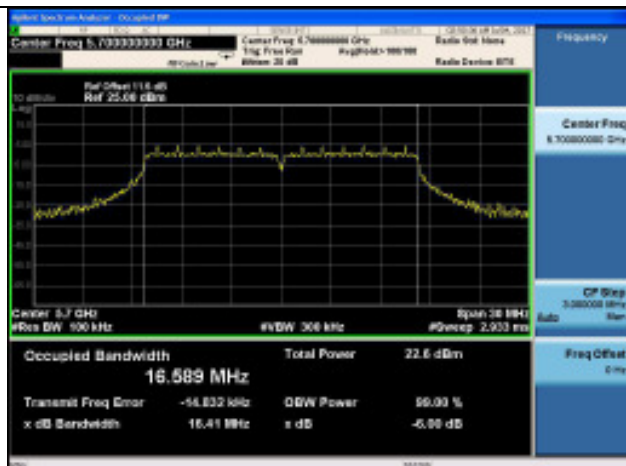

**ANT 1**

**11a**

**5500MHz**

**11n HT20**

**5500MHz**

**5600MHz**

**5600MHz**

**5700MHz**

**5700MHz**

<p><b>11n HT40</b> <b>5510MHz</b></p> <p>Center Freq 5.51000000 GHz Span 80 MHz Occupied Bandwidth 35.966 MHz Total Power 19.6 dBm Transmit Freq Error -33 Hz x dB Bandwidth 35.19 MHz</p>	<p><b>11ac VHT20</b> <b>5500MHz</b></p> <p>Center Freq 5.50000000 GHz Span 80 MHz Occupied Bandwidth 17.694 MHz Total Power 23.2 dBm Transmit Freq Error -12.956 MHz x dB Bandwidth 17.61 MHz</p>
<p><b>5590MHz</b></p> <p>Center Freq 5.59000000 GHz Span 80 MHz Occupied Bandwidth 35.900 MHz Total Power 19.0 dBm Transmit Freq Error 5.986 MHz x dB Bandwidth 35.19 MHz</p>	<p><b>5600MHz</b></p> <p>Center Freq 5.60000000 GHz Span 80 MHz Occupied Bandwidth 17.694 MHz Total Power 22.9 dBm Transmit Freq Error -14.944 MHz x dB Bandwidth 17.62 MHz</p>
<p><b>5670MHz</b></p> <p>Center Freq 5.67000000 GHz Span 80 MHz Occupied Bandwidth 35.957 MHz Total Power 19.6 dBm Transmit Freq Error -22.352 MHz x dB Bandwidth 35.23 MHz</p>	<p><b>5700MHz</b></p> <p>Center Freq 5.70000000 GHz Span 80 MHz Occupied Bandwidth 17.708 MHz Total Power 22.4 dBm Transmit Freq Error -4.630 MHz x dB Bandwidth 17.62 MHz</p>