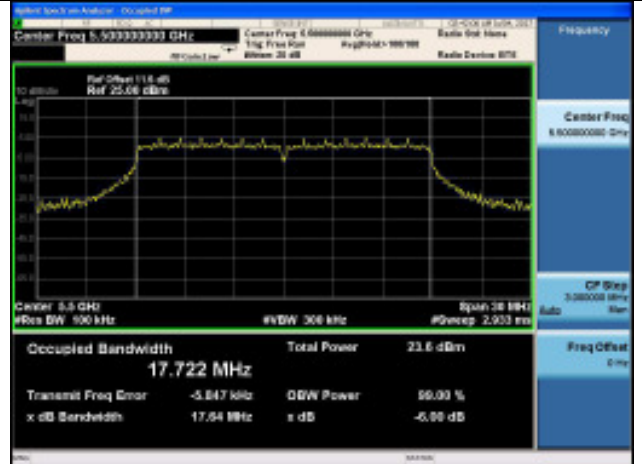

**ANT 1**

**11a**

**5500MHz**

**11n HT20**

**5500MHz**

**5600MHz**

**5600MHz**

**5700MHz**

**5700MHz**

<p><b>11n HT40</b> <b>5510MHz</b></p> <p>Center Freq 5.51000000 GHz Span 80 MHz Occupied Bandwidth 35.966 MHz Total Power 19.6 dBm Transmit Freq Error -33 Hz x dB Bandwidth 35.19 MHz</p>	<p><b>11ac VHT20</b> <b>5500MHz</b></p> <p>Center Freq 5.50000000 GHz Span 80 MHz Occupied Bandwidth 17.694 MHz Total Power 23.2 dBm Transmit Freq Error -12.956 MHz x dB Bandwidth 17.61 MHz</p>
<p><b>5590MHz</b></p> <p>Center Freq 5.59000000 GHz Span 80 MHz Occupied Bandwidth 35.900 MHz Total Power 19.0 dBm Transmit Freq Error 5.986 MHz x dB Bandwidth 35.19 MHz</p>	<p><b>5600MHz</b></p> <p>Center Freq 5.60000000 GHz Span 80 MHz Occupied Bandwidth 17.694 MHz Total Power 22.9 dBm Transmit Freq Error -14.944 MHz x dB Bandwidth 17.62 MHz</p>
<p><b>5670MHz</b></p> <p>Center Freq 5.67000000 GHz Span 80 MHz Occupied Bandwidth 35.957 MHz Total Power 19.6 dBm Transmit Freq Error -22.352 MHz x dB Bandwidth 35.23 MHz</p>	<p><b>5700MHz</b></p> <p>Center Freq 5.70000000 GHz Span 80 MHz Occupied Bandwidth 17.708 MHz Total Power 22.4 dBm Transmit Freq Error -4.630 MHz x dB Bandwidth 17.62 MHz</p>