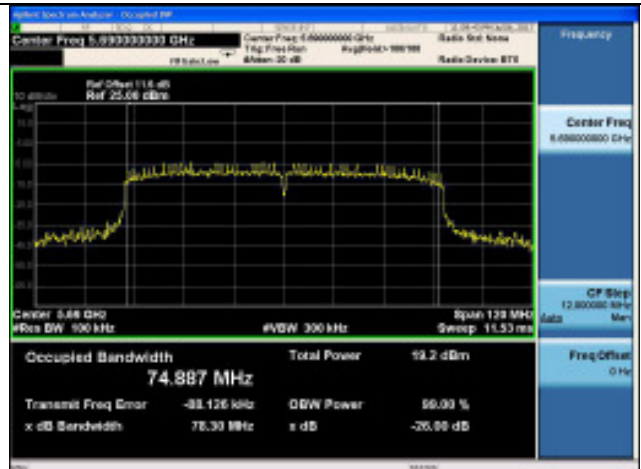

**5700MHz**

<p><b>11n HT40</b> <b>5510MHz</b></p> <p>Center Freq 5.51 GHz Span 80 MHz Occupied Bandwidth 35.945 MHz Total Power 20.1 dBm Transmit Freq Error -4.028 kHz x dB Bandwidth 39.53 MHz</p>	<p><b>11ac VHT20</b> <b>5500MHz</b></p> <p>Center Freq 5.5 GHz Span 38 MHz Occupied Bandwidth 17.699 MHz Total Power 22.5 dBm Transmit Freq Error -11.152 kHz x dB Bandwidth 20.67 MHz</p>
<p><b>5590MHz</b></p> <p>Center Freq 5.59 GHz Span 80 MHz Occupied Bandwidth 35.903 MHz Total Power 19.4 dBm Transmit Freq Error 10.888 kHz x dB Bandwidth 39.53 MHz</p>	<p><b>5600MHz</b></p> <p>Center Freq 5.6 GHz Span 38 MHz Occupied Bandwidth 17.696 MHz Total Power 22.2 dBm Transmit Freq Error -12.256 kHz x dB Bandwidth 20.93 MHz</p>
<p><b>5670MHz</b></p> <p>Center Freq 5.67 GHz Span 80 MHz Occupied Bandwidth 35.918 MHz Total Power 19.2 dBm Transmit Freq Error -24.347 kHz x dB Bandwidth 39.53 MHz</p>	<p><b>5700MHz</b></p> <p>Center Freq 5.7 GHz Span 38 MHz Occupied Bandwidth 17.691 MHz Total Power 22.2 dBm Transmit Freq Error -12.608 kHz x dB Bandwidth 20.93 MHz</p>

**11ac VHT40  
5510MHz**

**11ac VHT80  
5530MHz**

**5590MHz**

**5610MHz**

**5670MHz**

**5690MHz**

**5500-5700MHz Band:**

**26dB bandwidth**

**ANT 1**

**11a**

**5500MHz**

**11n HT20**

**5500MHz**

**5600MHz**

**5600MHz**

**5700MHz**