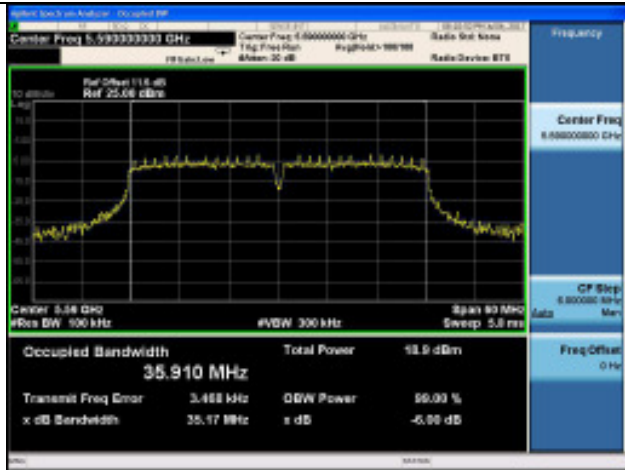

11ac VHT40
5510MHz

11ac VHT80
5530MHz

5590MHz

5610MHz

5670MHz

5690MHz