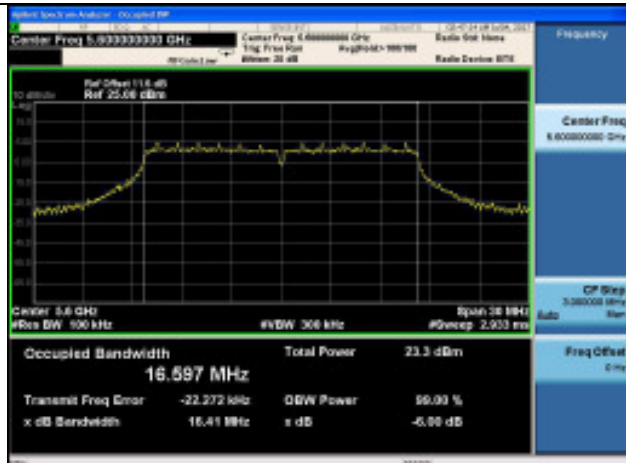

**ANT 1**

**11a**

**5500MHz**

**11n HT20**

**5500MHz**

**5600MHz**

**5600MHz**

**5700MHz**

**5700MHz**

<p><b>11n HT40</b> <b>5510MHz</b></p> <p>Center Freq 5.51000000 GHz Span 80 MHz Occupied Bandwidth 35.966 MHz Total Power 19.6 dBm Transmit Freq Error -33 Hz x dB Bandwidth 35.19 MHz</p>	<p><b>11ac VHT20</b> <b>5500MHz</b></p> <p>Center Freq 5.50000000 GHz Span 80 MHz Occupied Bandwidth 17.694 MHz Total Power 23.2 dBm Transmit Freq Error -12.956 MHz x dB Bandwidth 17.61 MHz</p>
<p><b>5590MHz</b></p> <p>Center Freq 5.59000000 GHz Span 80 MHz Occupied Bandwidth 35.900 MHz Total Power 19.0 dBm Transmit Freq Error 5.986 MHz x dB Bandwidth 35.19 MHz</p>	<p><b>5600MHz</b></p> <p>Center Freq 5.60000000 GHz Span 80 MHz Occupied Bandwidth 17.694 MHz Total Power 22.9 dBm Transmit Freq Error -14.944 MHz x dB Bandwidth 17.62 MHz</p>
<p><b>5670MHz</b></p> <p>Center Freq 5.67000000 GHz Span 80 MHz Occupied Bandwidth 35.957 MHz Total Power 19.6 dBm Transmit Freq Error -22.352 MHz x dB Bandwidth 35.23 MHz</p>	<p><b>5700MHz</b></p> <p>Center Freq 5.70000000 GHz Span 80 MHz Occupied Bandwidth 17.708 MHz Total Power 22.4 dBm Transmit Freq Error -4.630 MHz x dB Bandwidth 17.62 MHz</p>