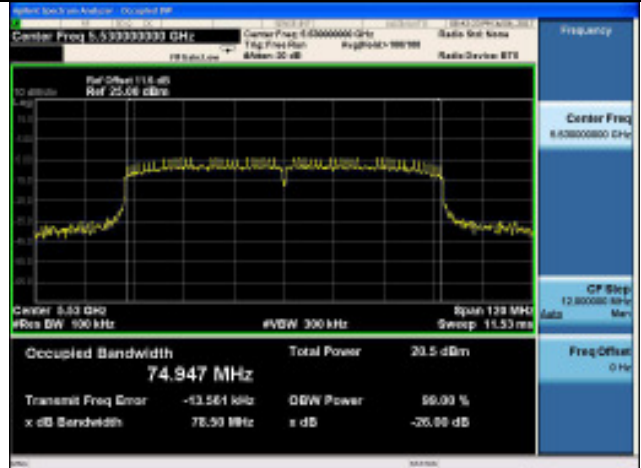

**11ac VHT80
5530MHz**