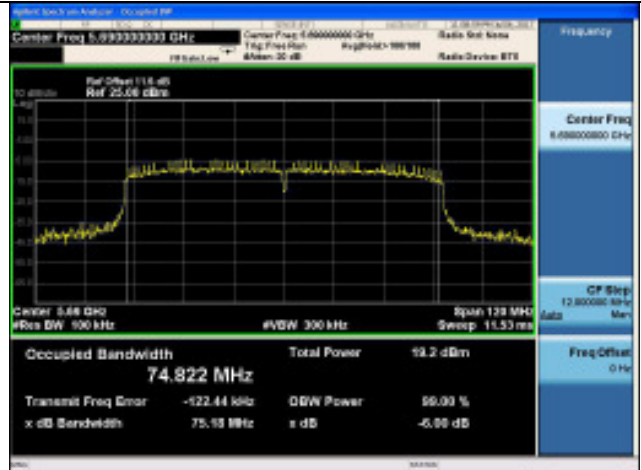

**5700MHz**

<p><b>11n HT40</b> <b>5510MHz</b></p> <p>Center Freq 5.51000000 GHz Span 80 MHz Occupied Bandwidth 35.966 MHz Total Power 19.6 dBm Transmit Freq Error -33 Hz x dB Bandwidth 35.19 MHz</p>	<p><b>11ac VHT20</b> <b>5500MHz</b></p> <p>Center Freq 5.50000000 GHz Span 80 MHz Occupied Bandwidth 17.694 MHz Total Power 23.2 dBm Transmit Freq Error -12.956 MHz x dB Bandwidth 17.61 MHz</p>
<p><b>5590MHz</b></p> <p>Center Freq 5.59000000 GHz Span 80 MHz Occupied Bandwidth 35.900 MHz Total Power 19.0 dBm Transmit Freq Error 5.986 MHz x dB Bandwidth 35.19 MHz</p>	<p><b>5600MHz</b></p> <p>Center Freq 5.60000000 GHz Span 80 MHz Occupied Bandwidth 17.694 MHz Total Power 22.9 dBm Transmit Freq Error -14.944 MHz x dB Bandwidth 17.62 MHz</p>
<p><b>5670MHz</b></p> <p>Center Freq 5.67000000 GHz Span 80 MHz Occupied Bandwidth 35.957 MHz Total Power 19.6 dBm Transmit Freq Error -22.352 MHz x dB Bandwidth 35.23 MHz</p>	<p><b>5700MHz</b></p> <p>Center Freq 5.70000000 GHz Span 80 MHz Occupied Bandwidth 17.708 MHz Total Power 22.4 dBm Transmit Freq Error -4.630 MHz x dB Bandwidth 17.62 MHz</p>

**11ac VHT40**  
5510MHz

**11ac VHT80**  
5530MHz

5590MHz

5610MHz

5670MHz

5690MHz

**5500-5700MHz Band:**

**26dB bandwidth**

**ANT 0**

**11a**

**5500MHz**

**11n HT20**

**5500MHz**

**5600MHz**

**5600MHz**

**5700MHz**