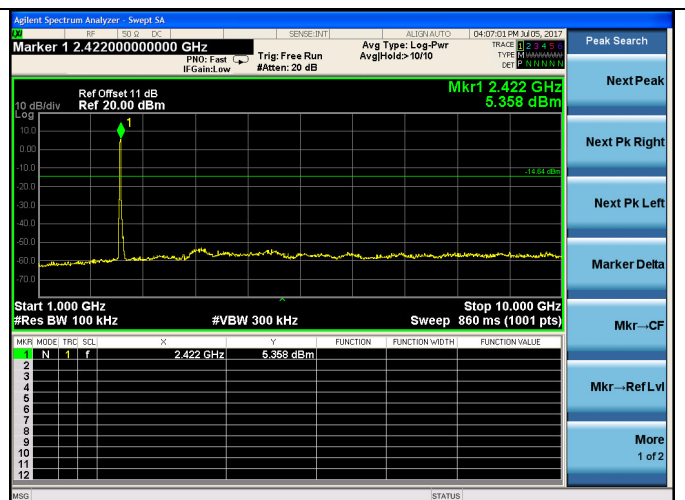

Test CH11: 2462MHz

Test Mode: IEEE 802.11n HT20
Test CH1: 2412MHz

Test CH6: 2437MHz

Test CH11: 2462MHz

Test Mode: IEEE 802.11n HT40
Test CH3: 2422MHz