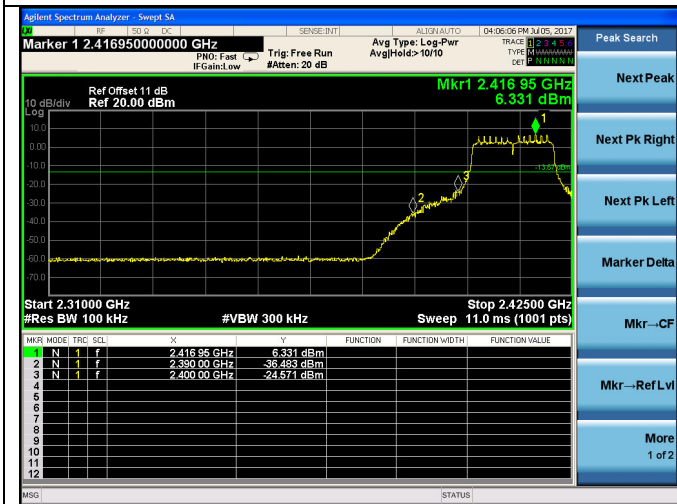

Test CH11: 2462MHz

Test Mode: IEEE 802.11n HT20
Test CH1: 2412MHz

Test CH6: 2437MHz

Test CH11: 2462MHz

Test Mode: IEEE 802.11n HT40
Test CH3: 2422MHz