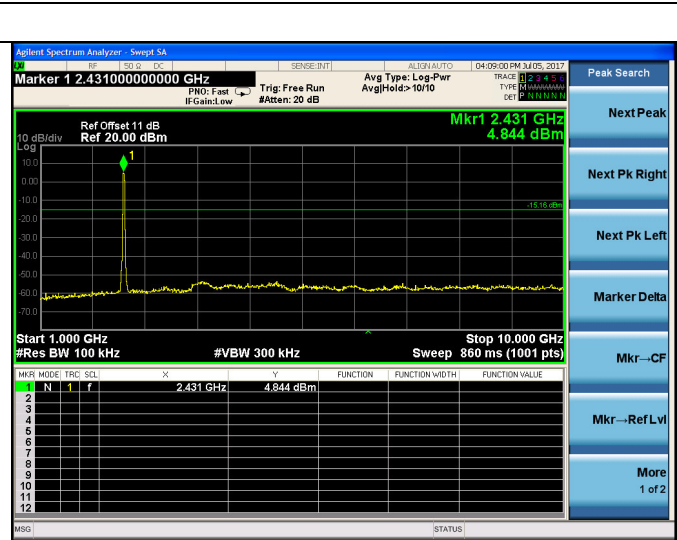

Test CH11: 2462MHz

Test Mode: IEEE 802.11n HT20
Test CH1: 2412MHz

Test CH6: 2437MHz

Test CH11: 2462MHz

Test Mode: IEEE 802.11n HT40
Test CH3: 2422MHz