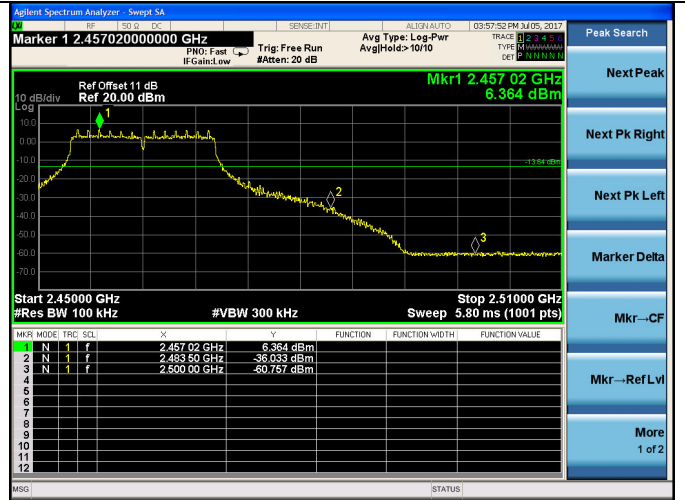

Test CH11: 2462MHz

Test Mode: IEEE 802.11n HT20
Test CH1: 2412MHz

Test CH6: 2437MHz

Test CH11: 2462MHz

Test Mode: IEEE 802.11n HT40
Test CH3: 2422MHz