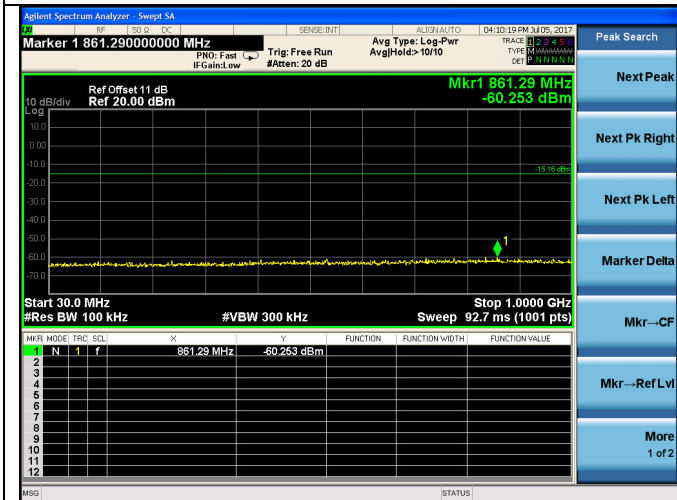

Test CH11: 2462MHz

Test Mode: IEEE 802.11n HT20
Test CH1: 2412MHz

Test CH6: 2437MHz

Test CH11: 2462MHz

Test Mode: IEEE 802.11n HT40
Test CH3: 2422MHz