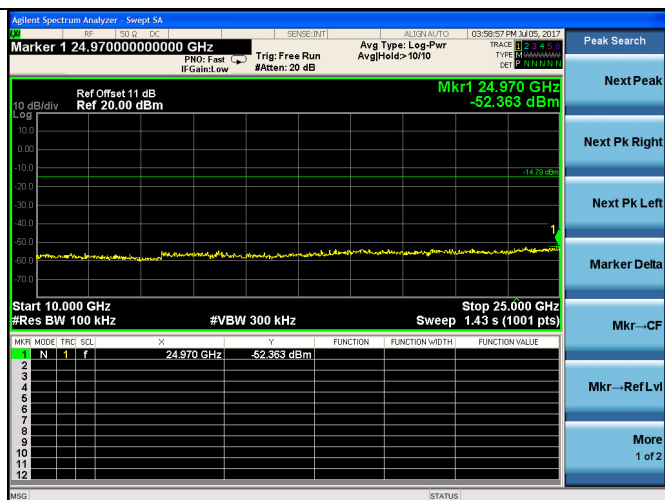

Test CH11: 2462MHz

Test Mode: IEEE 802.11n HT20
Test CH1: 2412MHz

Test CH6: 2437MHz

Test CH11: 2462MHz

Test Mode: IEEE 802.11n HT40
Test CH3: 2422MHz