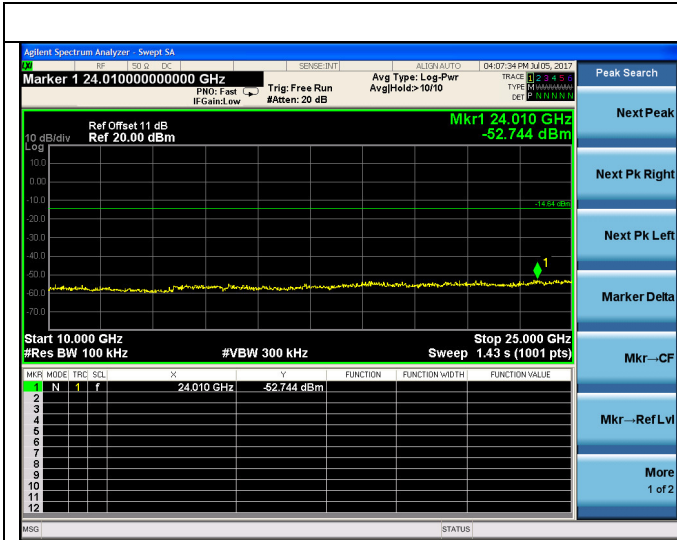

Test CH11: 2462MHz

Test Mode: IEEE 802.11n HT20
Test CH1: 2412MHz

Test CH6: 2437MHz

Test CH11: 2462MHz

Test Mode: IEEE 802.11n HT40
Test CH3: 2422MHz