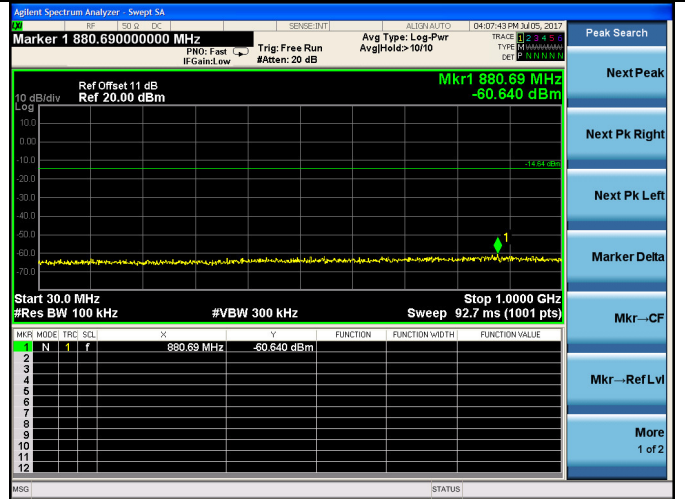

Test CH11: 2462MHz

Test Mode: IEEE 802.11n HT20
Test CH1: 2412MHz

Test CH6: 2437MHz

Test CH11: 2462MHz

Test Mode: IEEE 802.11n HT40
Test CH3: 2422MHz