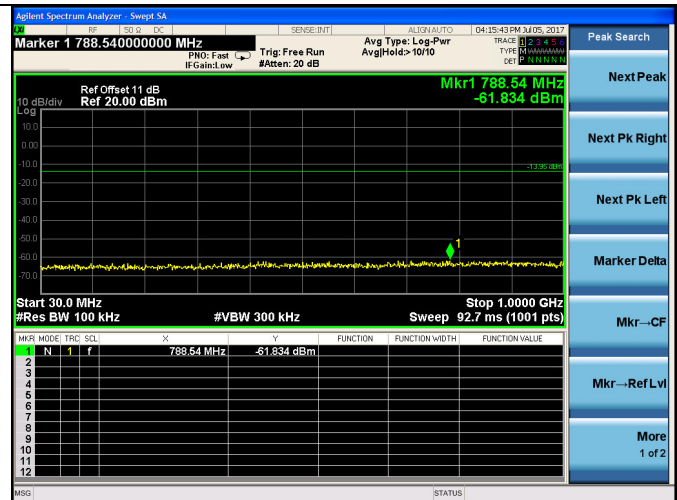

Test CH11: 2462MHz

Test Mode: IEEE 802.11n HT20
Test CH1: 2412MHz

Test CH6: 2437MHz

Test CH11: 2462MHz

Test Mode: IEEE 802.11n HT40
Test CH3: 2422MHz