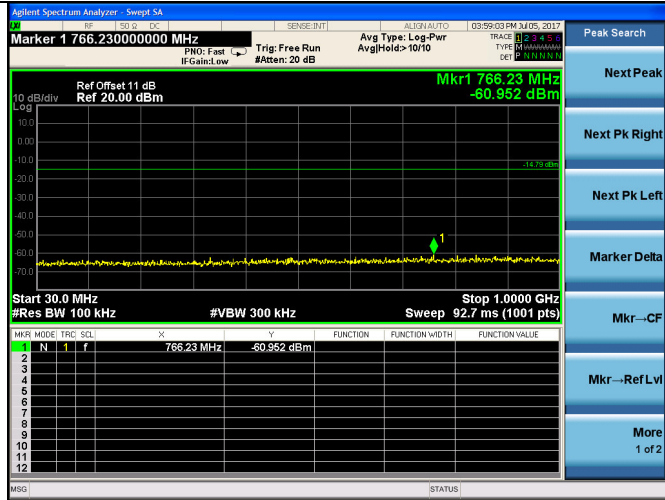

Test CH11: 2462MHz

Test Mode: IEEE 802.11n HT20
Test CH1: 2412MHz

Test CH6: 2437MHz

Test CH11: 2462MHz

Test Mode: IEEE 802.11n HT40
Test CH3: 2422MHz