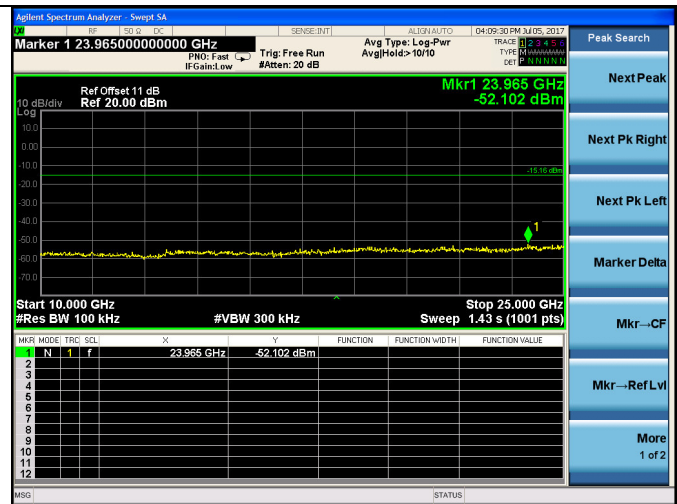

Test CH11: 2462MHz

Test Mode: IEEE 802.11n HT20
Test CH1: 2412MHz

Test CH6: 2437MHz

Test CH11: 2462MHz

Test Mode: IEEE 802.11n HT40
Test CH3: 2422MHz