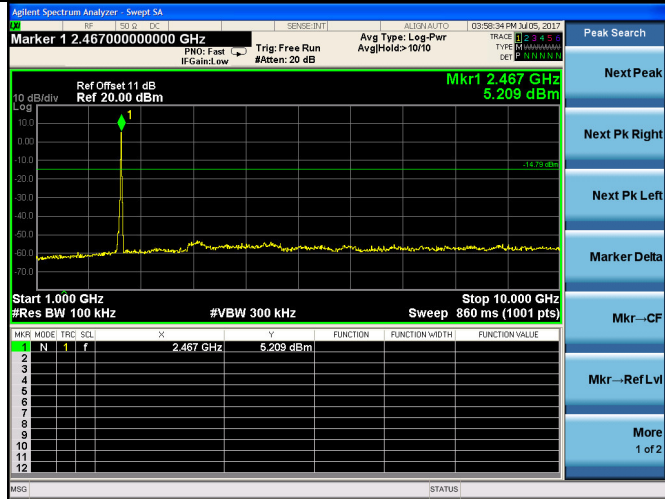

Test CH11: 2462MHz

Test Mode: IEEE 802.11n HT20
Test CH1: 2412MHz

Test CH6: 2437MHz

Test CH11: 2462MHz

Test Mode: IEEE 802.11n HT40
Test CH3: 2422MHz