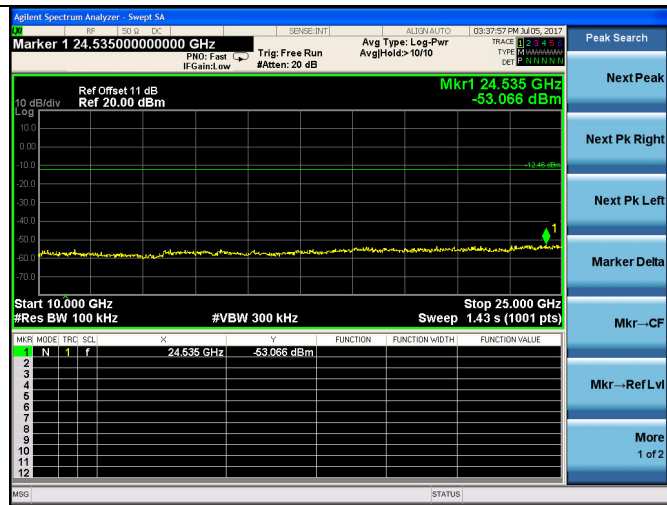

ANT1:

Test Mode: IEEE 802.11b
Test CH1: 2412MHz

Test CH6: 2437MHz

Test CH11: 2462MHz

Test Mode: IEEE 802.11g
Test CH1: 2412MHz

Test CH6: 2437MHz