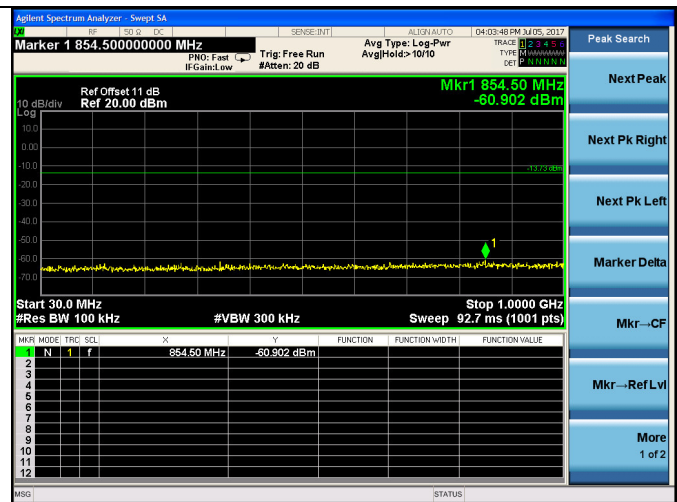

ANT1:

Test Mode: IEEE 802.11b
Test CH1: 2412MHz

Test CH6: 2437MHz

Test CH11: 2462MHz

Test Mode: IEEE 802.11g
Test CH1: 2412MHz

Test CH6: 2437MHz