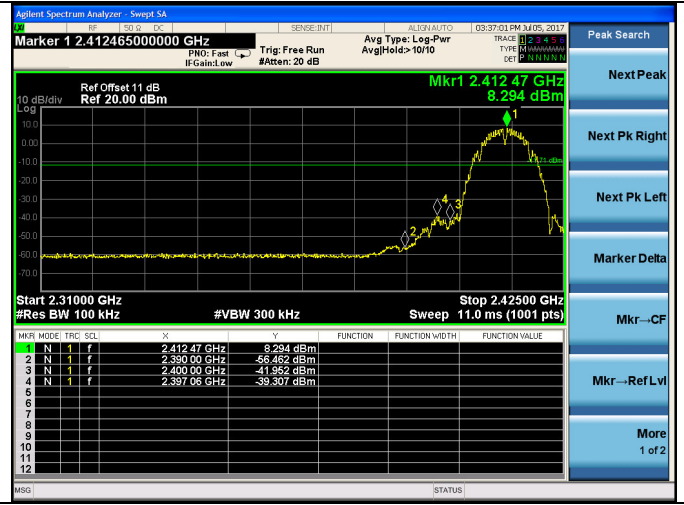

ANT1:

Test Mode: IEEE 802.11b
Test CH1: 2412MHz

Test CH6: 2437MHz

Test CH11: 2462MHz

Test Mode: IEEE 802.11g
Test CH1: 2412MHz

Test CH6: 2437MHz