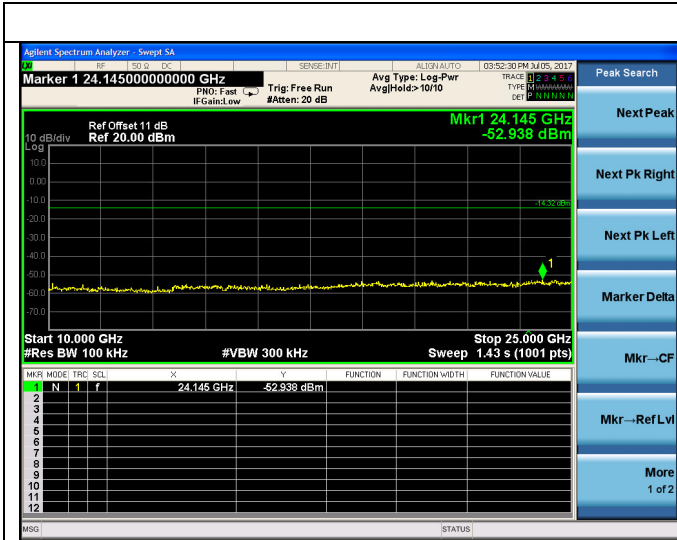

ANT1:

Test Mode: IEEE 802.11b
Test CH1: 2412MHz

Test CH6: 2437MHz

Test CH11: 2462MHz

Test Mode: IEEE 802.11g
Test CH1: 2412MHz

Test CH6: 2437MHz