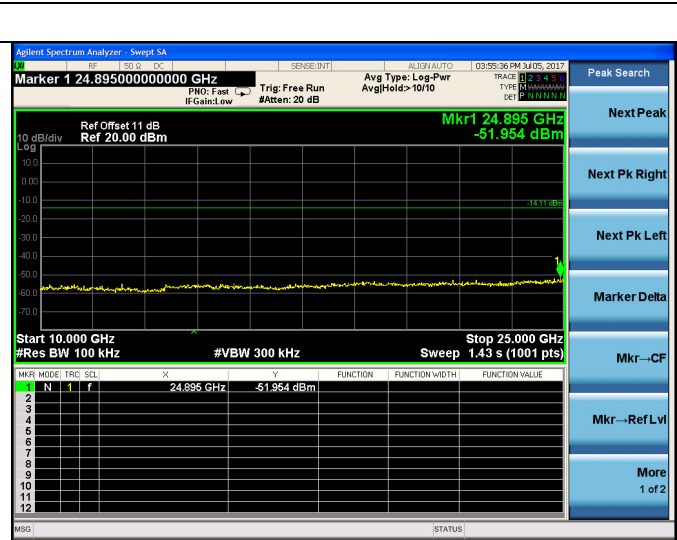

ANT1:

Test Mode: IEEE 802.11b
Test CH1: 2412MHz

Test CH6: 2437MHz

Test CH11: 2462MHz

Test Mode: IEEE 802.11g
Test CH1: 2412MHz

Test CH6: 2437MHz