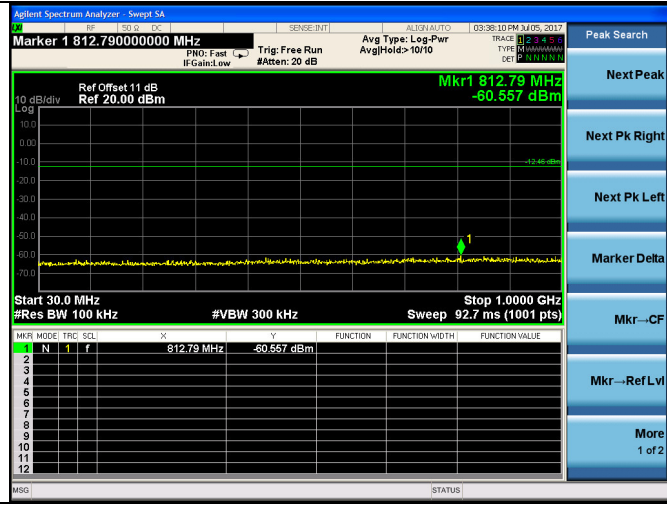

ANT1:

Test Mode: IEEE 802.11b
Test CH1: 2412MHz

Test CH6: 2437MHz

Test CH11: 2462MHz

Test Mode: IEEE 802.11g
Test CH1: 2412MHz

Test CH6: 2437MHz