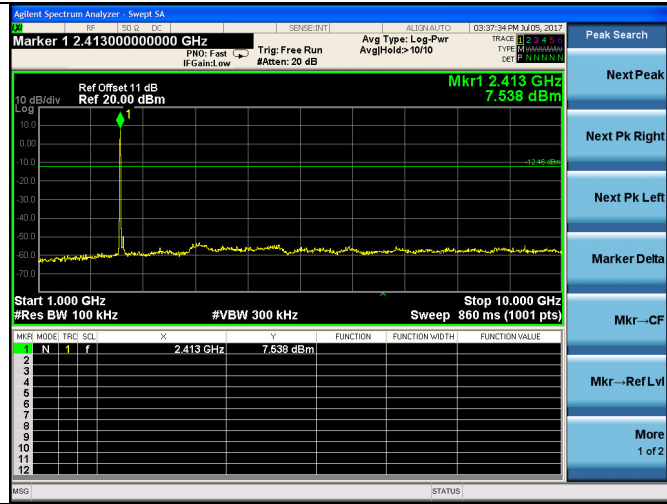

ANT1:

Test Mode: IEEE 802.11b
Test CH1: 2412MHz

Test CH6: 2437MHz

Test CH11: 2462MHz

Test Mode: IEEE 802.11g
Test CH1: 2412MHz

Test CH6: 2437MHz