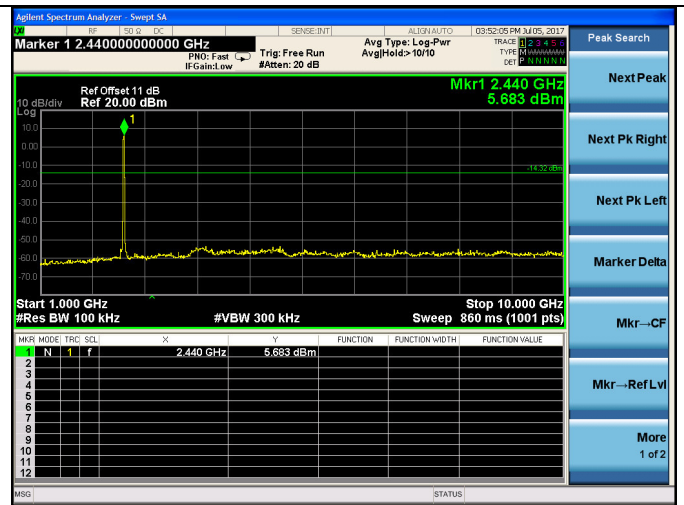

ANT1:

Test Mode: IEEE 802.11b
Test CH1: 2412MHz

Test CH6: 2437MHz

Test CH11: 2462MHz

Test Mode: IEEE 802.11g
Test CH1: 2412MHz

Test CH6: 2437MHz