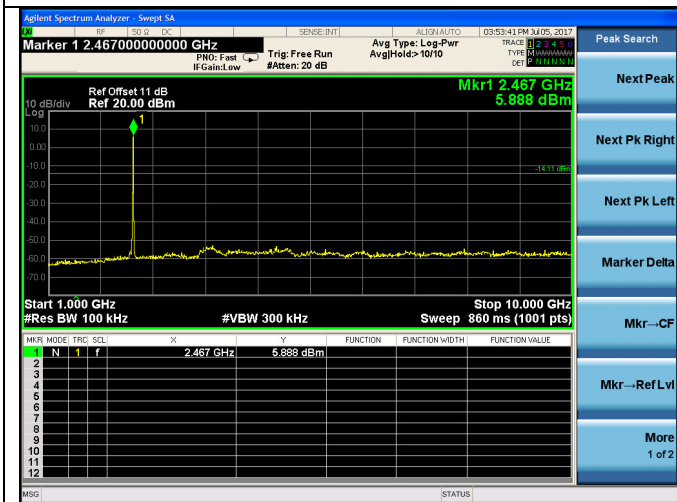

ANT1:

Test Mode: IEEE 802.11b
Test CH1: 2412MHz

Test CH6: 2437MHz

Test CH11: 2462MHz

Test Mode: IEEE 802.11g
Test CH1: 2412MHz

Test CH6: 2437MHz