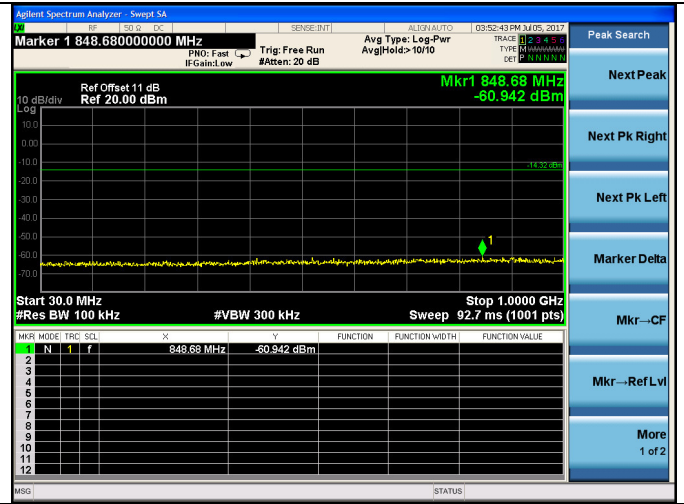

ANT1:

Test Mode: IEEE 802.11b
Test CH1: 2412MHz

Test CH6: 2437MHz

Test CH11: 2462MHz

Test Mode: IEEE 802.11g
Test CH1: 2412MHz

Test CH6: 2437MHz