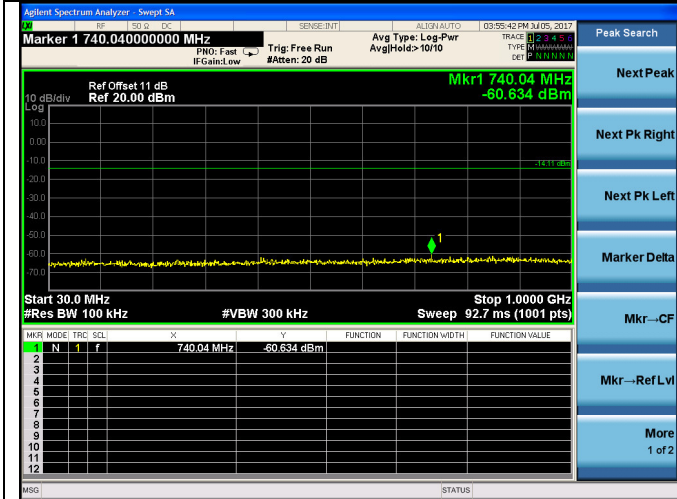

ANT1:

Test Mode: IEEE 802.11b
Test CH1: 2412MHz

Test CH6: 2437MHz

Test CH11: 2462MHz

Test Mode: IEEE 802.11g
Test CH1: 2412MHz

Test CH6: 2437MHz