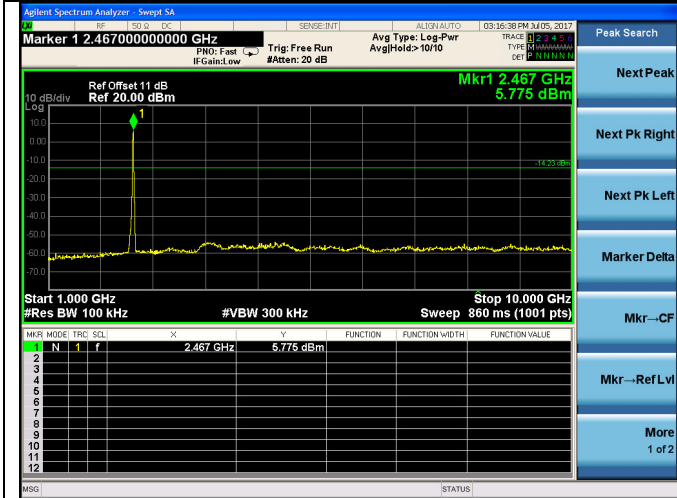

Test Mode: IEEE 802.11n HT40  
Test CH3: 2422MHz

Test CH6: 2437MHz

Test CH9: 2452MHz