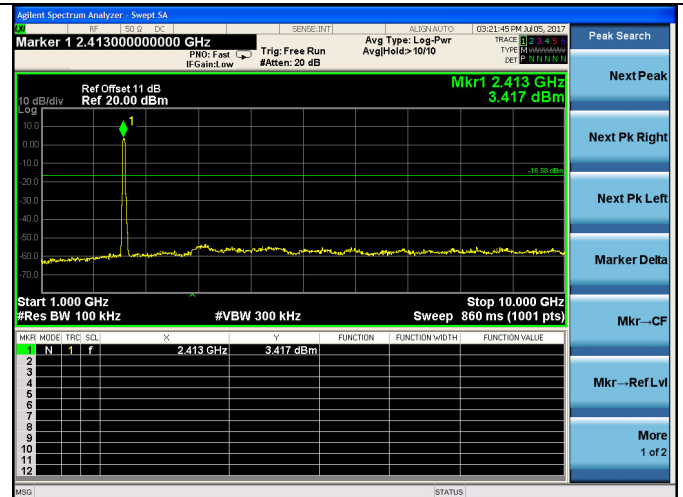

Test Mode: IEEE 802.11n HT40  
Test CH3: 2422MHz

Test CH6: 2437MHz

Test CH9: 2452MHz