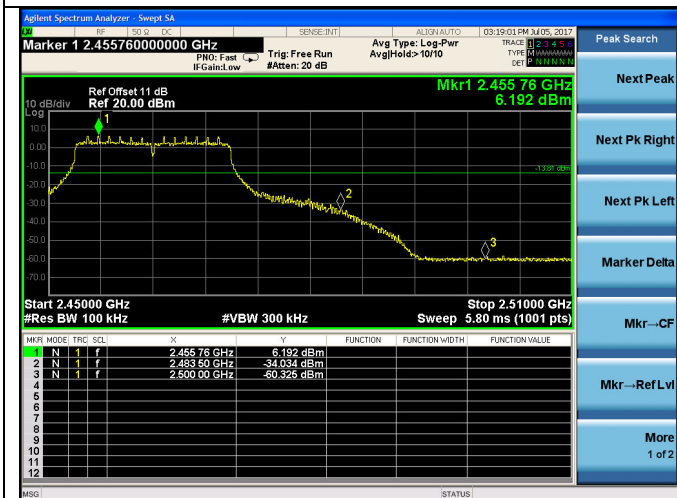

Test Mode: IEEE 802.11n HT40  
Test CH3: 2422MHz

Test CH6: 2437MHz

Test CH9: 2452MHz