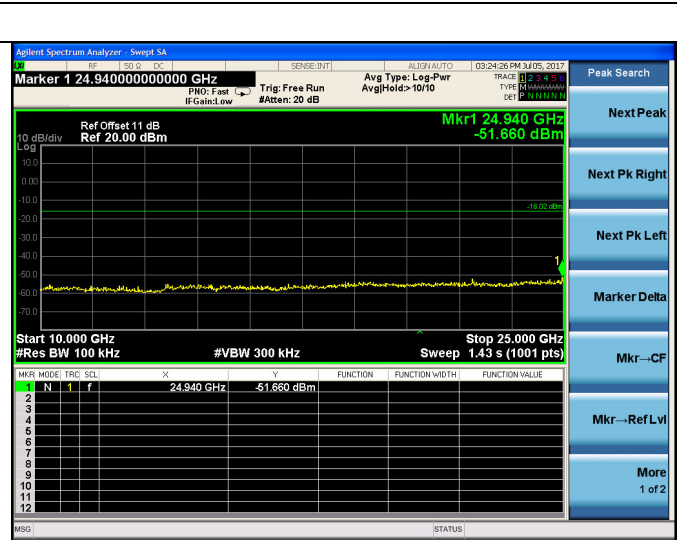

Test Mode: IEEE 802.11n HT40  
Test CH3: 2422MHz

Test CH6: 2437MHz

Test CH9: 2452MHz