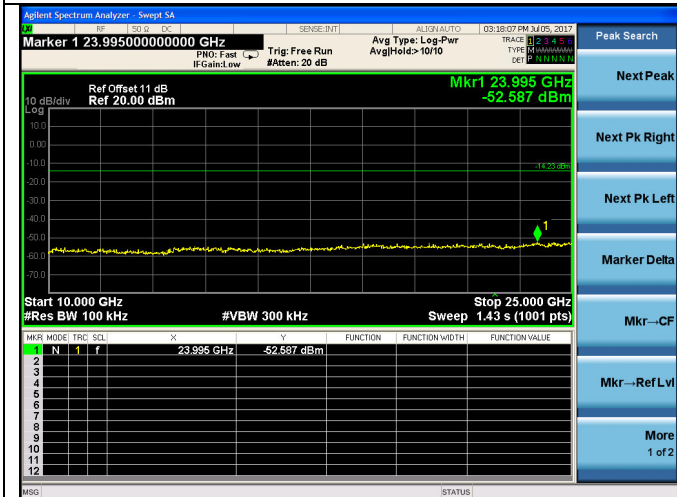

Test Mode: IEEE 802.11n HT40  
Test CH3: 2422MHz

Test CH6: 2437MHz

Test CH9: 2452MHz