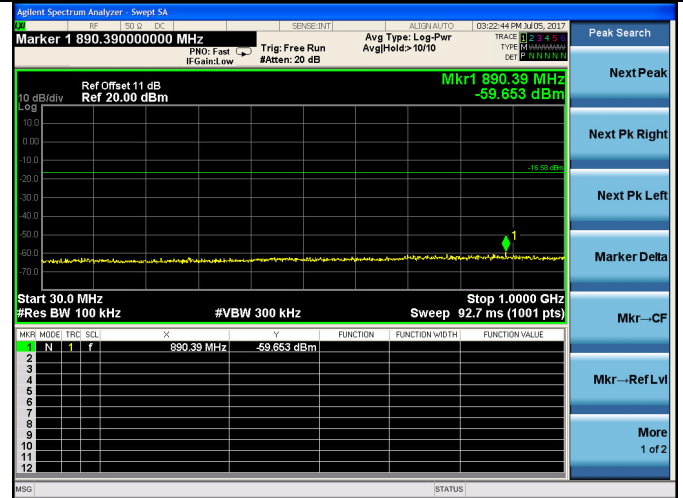

Test Mode: IEEE 802.11n HT40  
Test CH3: 2422MHz

Test CH6: 2437MHz

Test CH9: 2452MHz