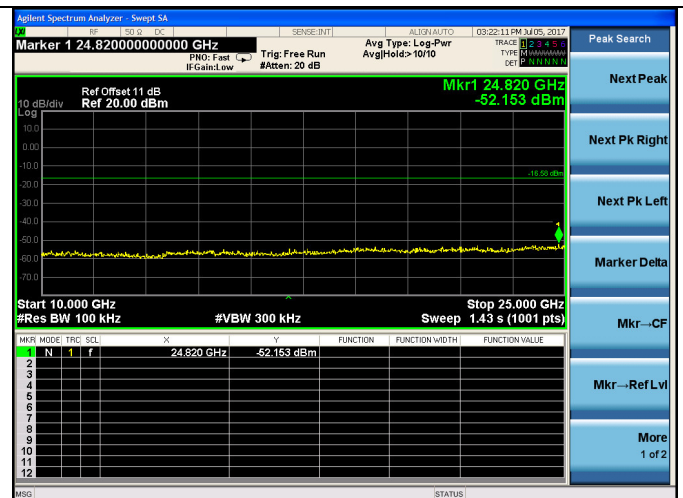

Test Mode: IEEE 802.11n HT40  
Test CH3: 2422MHz

Test CH6: 2437MHz

Test CH9: 2452MHz