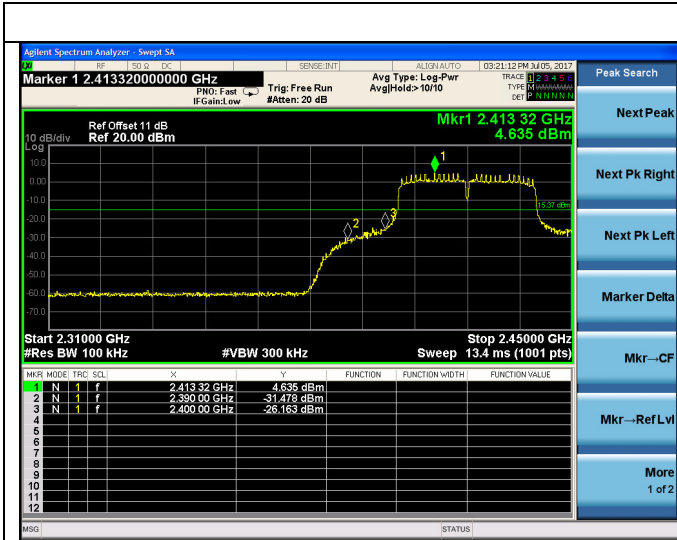

Test Mode: IEEE 802.11n HT40  
Test CH3: 2422MHz

Test CH6: 2437MHz

Test CH9: 2452MHz