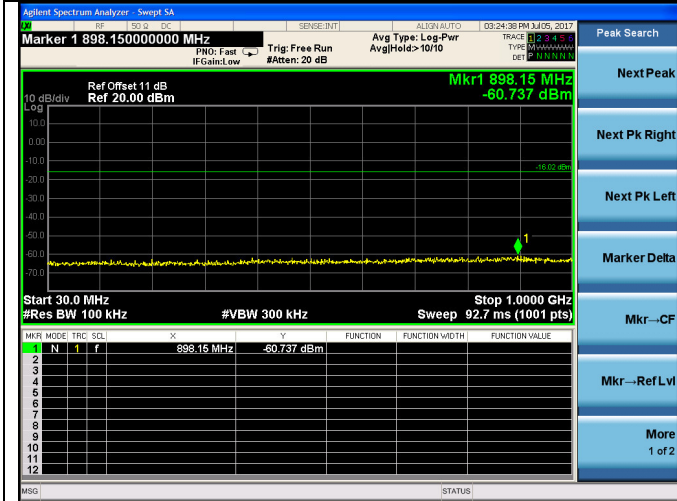

Test Mode: IEEE 802.11n HT40  
Test CH3: 2422MHz

Test CH6: 2437MHz

Test CH9: 2452MHz