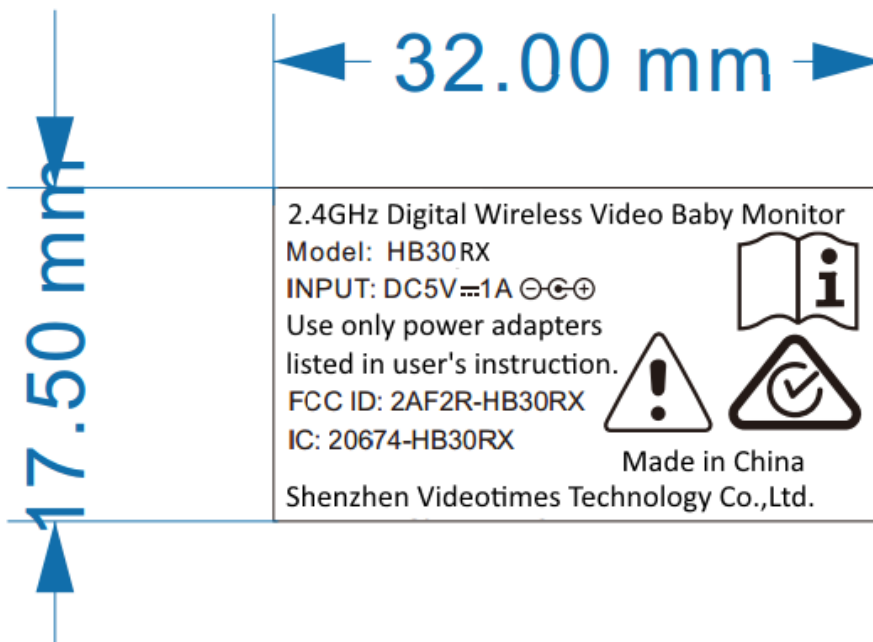

# Appendix I Label

Model: HB31RX

Wide & length:32mm \*17.5mm

Model: HB30RX

Wide & length:32mm \*17.5mm