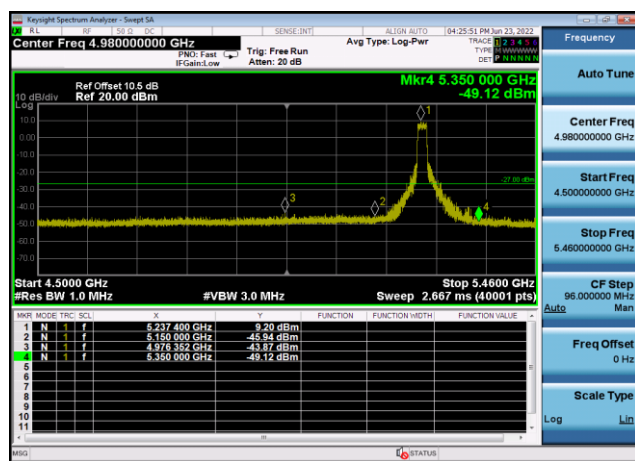

Conducted Band Edges and spurious emission

U-NII-1 ,Plot 1,Band Edge-802.11n(20M Hz),5180MHz,Ant1

U-NII-1 ,Plot 1,Band Edge-802.11n(20M Hz),5220MHz,Ant1

U-NII-1 ,Plot 1,Band Edge-802.11n(20M Hz),5240MHz,Ant1