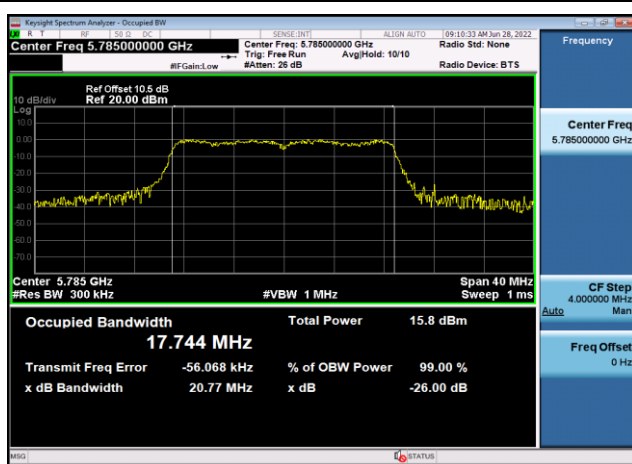

U-NII-3 99% Bandwidth-802.11n(20MHz),5785MHz,Ant1