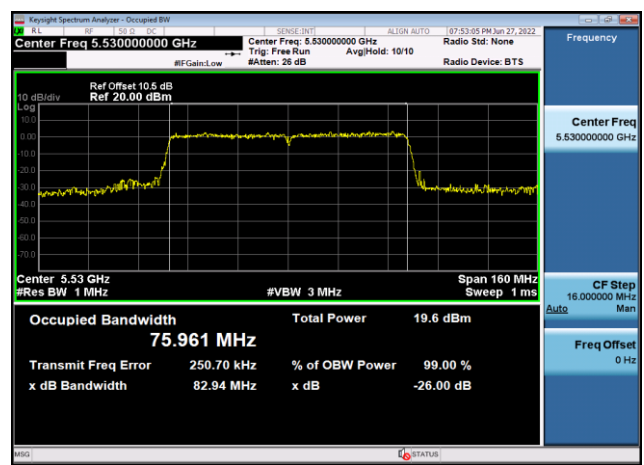

U-NII-2c 99% Bandwidth-802.11ac(40MHz),5670MHz,Ant1

U-NII-2c 99% Bandwidth-802.11ac(80MHz),5530MHz,Ant1

U-NII-2c 99% Bandwidth-802.11ac(80MHz),5610MHz,Ant1

U-NII-3 99% Bandwidth-802.11n(20MHz),5745MHz,Ant1