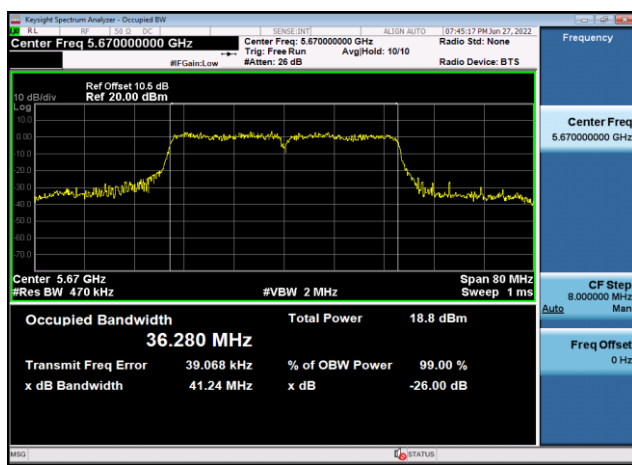

U-NII-2c 99% Bandwidth-802.11ac(40MHz),5670MHz,Ant1

U-NII-2c 99% Bandwidth-802.11ac(80MHz),5530MHz,Ant1

U-NII-2c 99% Bandwidth-802.11ac(80MHz),5610MHz,Ant1

U-NII-3 99% Bandwidth-802.11n(20MHz),5745MHz,Ant1