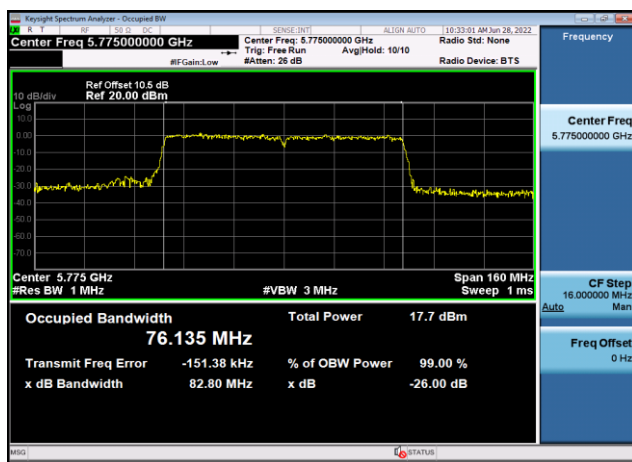

U-NII-3 99% Bandwidth-802.11ac(20MHz)
,5825MHz,Ant1

U-NII-3 99% Bandwidth-802.11ac(40MHz)
,5755MHz,Ant1

U-NII-3 99% Bandwidth-802.11ac(40MHz)
,5795MHz,Ant1

U-NII-3 99% Bandwidth-802.11ac(80MHz)
,5775MHz,Ant1