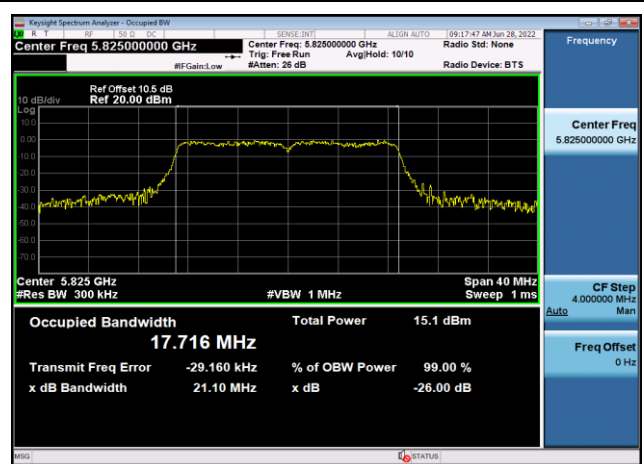

U-NII-3 99% Bandwidth-802.11n(20MHz),5825MHz,Ant1