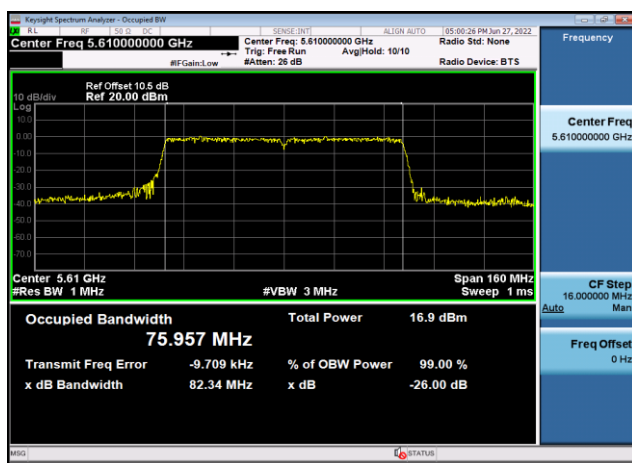

U-NII-2c 99% Bandwidth-802.11ac(40MHz),5670MHz,Ant1

U-NII-2c 99% Bandwidth-802.11ac(80MHz),5530MHz,Ant1

U-NII-2c 99% Bandwidth-802.11ac(80MHz),5610MHz,Ant1

U-NII-3 99% Bandwidth-802.11n(20MHz),5745MHz,Ant1