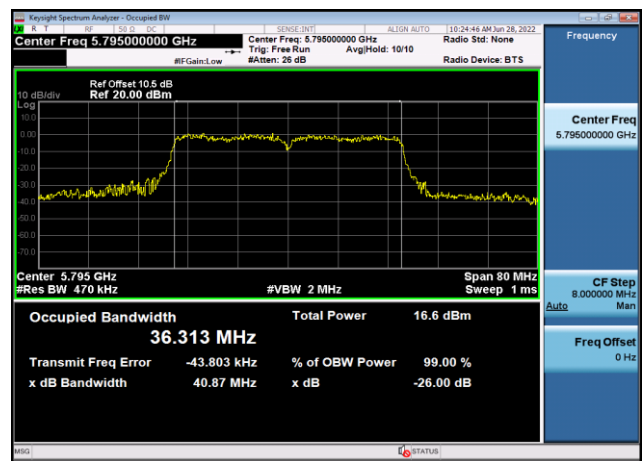

U-NII-3 99% Bandwidth-802.11ac(40MHz)
,5795MHz,Ant1