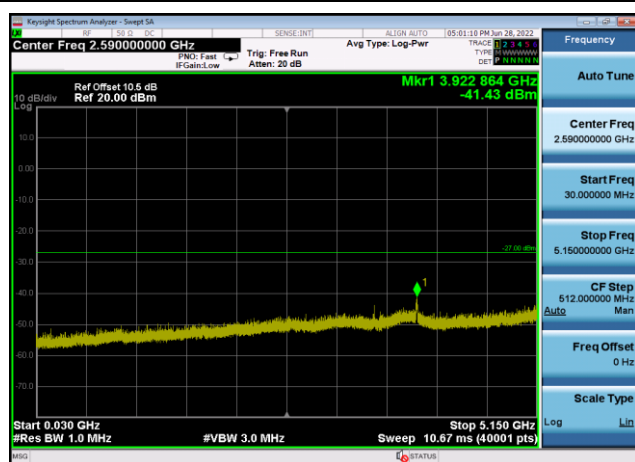

U-NII-1 ,Plot 2,30MHz~5150MHz-802.11n (20MHz),5220MHz,Ant1