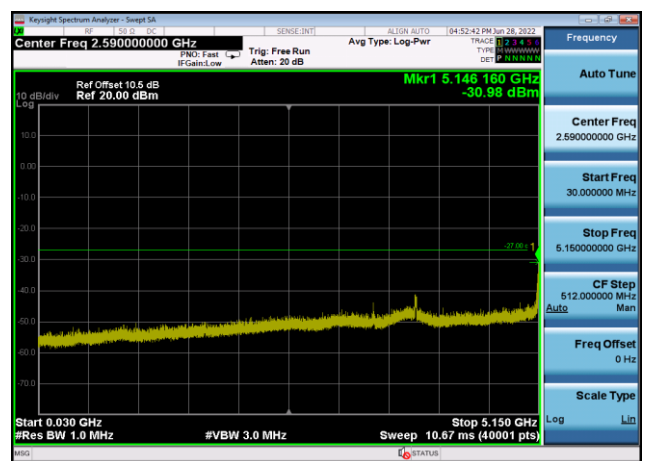

U-NII-1 ,Plot 2,30MHz~5150MHz-802.11n (20MHz),5180MHz,Ant1