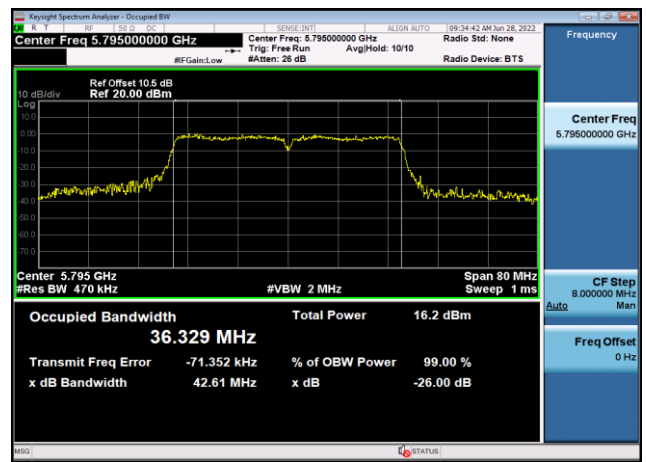

U-NII-3 99% Bandwidth-802.11n(20MHz),5785MHz,Ant1

U-NII-3 99% Bandwidth-802.11n(20MHz),5825MHz,Ant1

U-NII-3 99% Bandwidth-802.11n(40MHz)
,5755MHz,Ant1

U-NII-3 99% Bandwidth-802.11n(40MHz)
,5795MHz,Ant1

U-NII-3 99% Bandwidth-802.11a(20MHz)
,5745MHz,Ant1