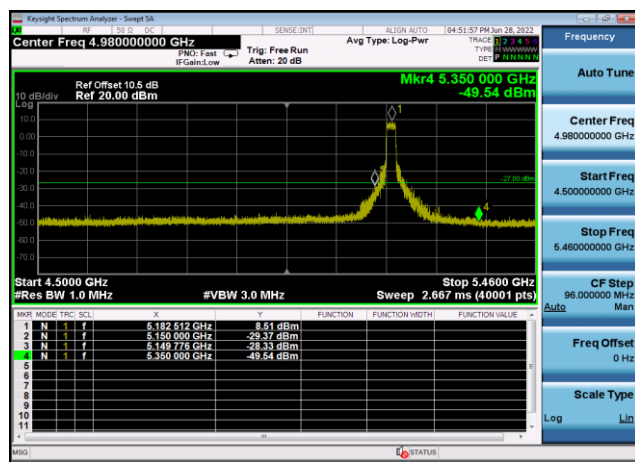

Conducted Band Edges and spurious emission

U-NII-1 ,Plot 1,Band Edge-802.11n(20M Hz),5180MHz,Ant1