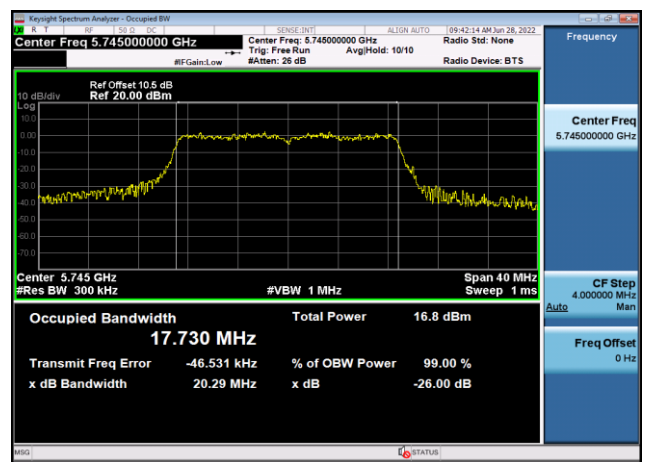

U-NII-3 99% Bandwidth-802.11ac(20MHz)
,5745MHz,Ant1