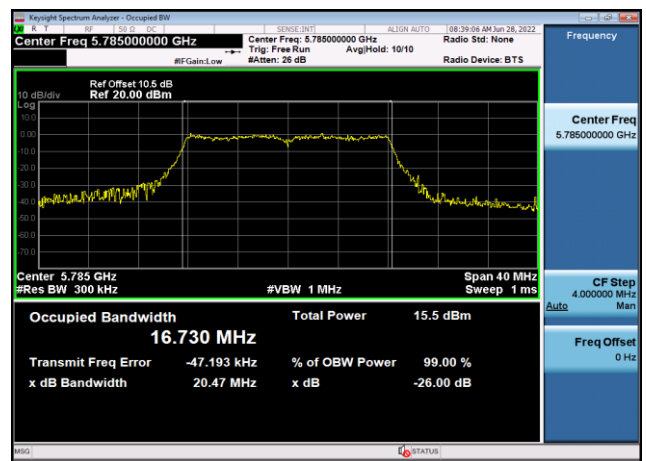

U-NII-3 99% Bandwidth-802.11a(20MHz)
,5785MHz,Ant1