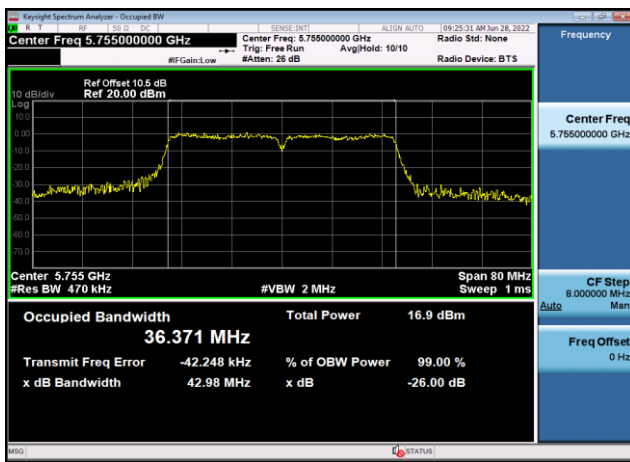

U-NII-3 99% Bandwidth-802.11n(40MHz)
,5755MHz,Ant1