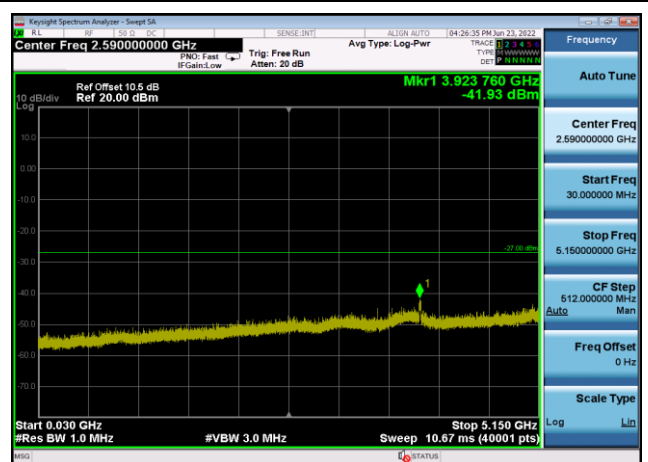

U-NII-1 ,Plot 2,30MHz~5150MHz-802.11n (20MHz),5240MHz,Ant1