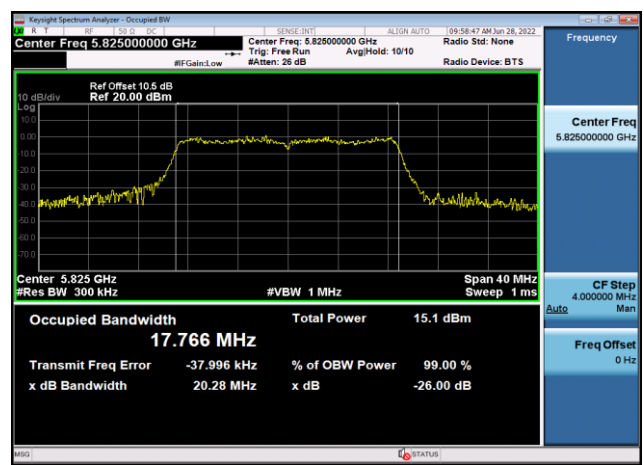

U-NII-3 99% Bandwidth-802.11ac(20MHz)
,5825MHz,Ant1