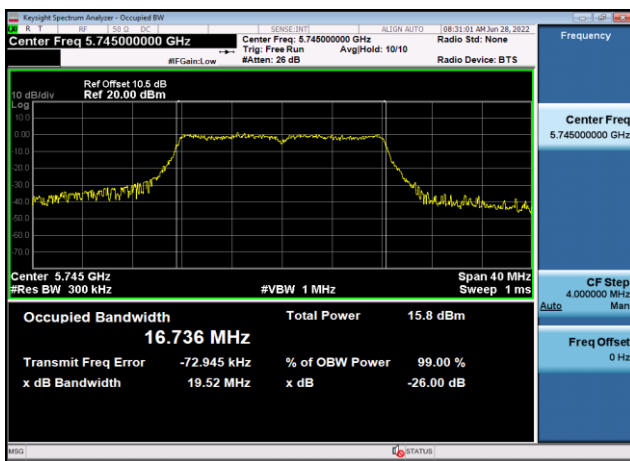

U-NII-3 99% Bandwidth-802.11n(20MHz),5785MHz,Ant1

U-NII-3 99% Bandwidth-802.11n(20MHz),5825MHz,Ant1

U-NII-3 99% Bandwidth-802.11n(40MHz)
,5755MHz,Ant1

U-NII-3 99% Bandwidth-802.11n(40MHz)
,5795MHz,Ant1

U-NII-3 99% Bandwidth-802.11a(20MHz)
,5745MHz,Ant1