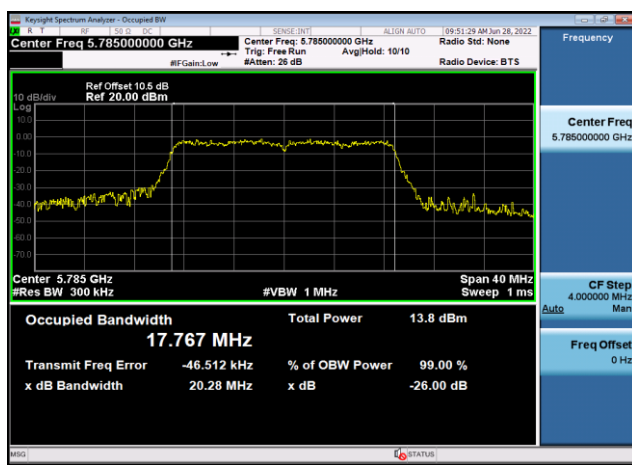

U-NII-3 99% Bandwidth-802.11a(20MHz)
,5785MHz,Ant1

U-NII-3 99% Bandwidth-802.11a(20MHz)
,5825MHz,Ant1

U-NII-3 99% Bandwidth-802.11ac(20MHz)
,5745MHz,Ant1

U-NII-3 99% Bandwidth-802.11ac(20MHz)
,5785MHz,Ant1