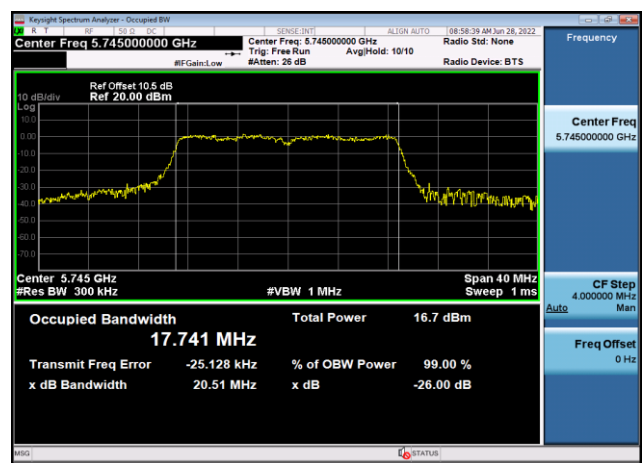

U-NII-2c 99% Bandwidth-802.11ac(40MHz),5670MHz,Ant1

U-NII-2c 99% Bandwidth-802.11ac(80MHz),5530MHz,Ant1

U-NII-2c 99% Bandwidth-802.11ac(80MHz),5610MHz,Ant1

U-NII-3 99% Bandwidth-802.11n(20MHz),5745MHz,Ant1