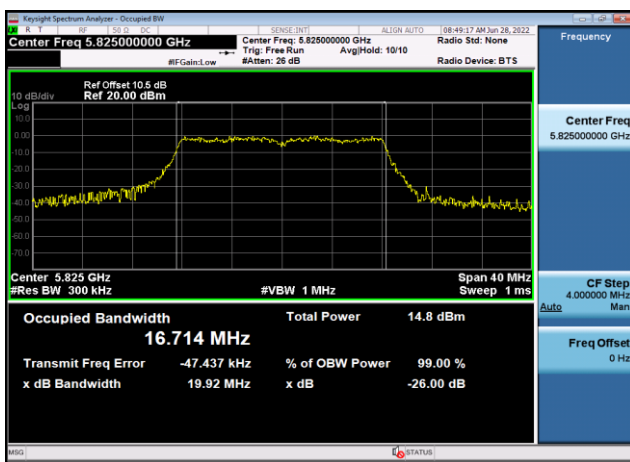

U-NII-3 99% Bandwidth-802.11a(20MHz)
,5825MHz,Ant1