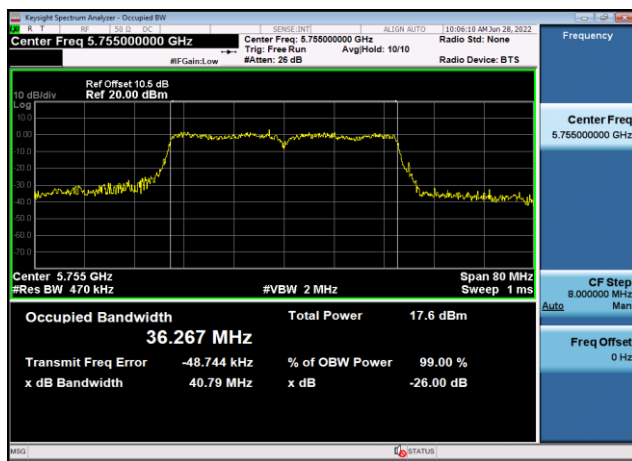

U-NII-3 99% Bandwidth-802.11ac(40MHz)
,5755MHz,Ant1