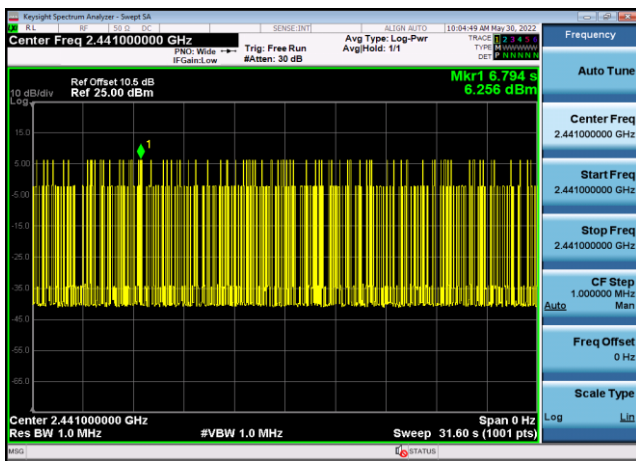

GFSK,2441,DH5,Transmission Number