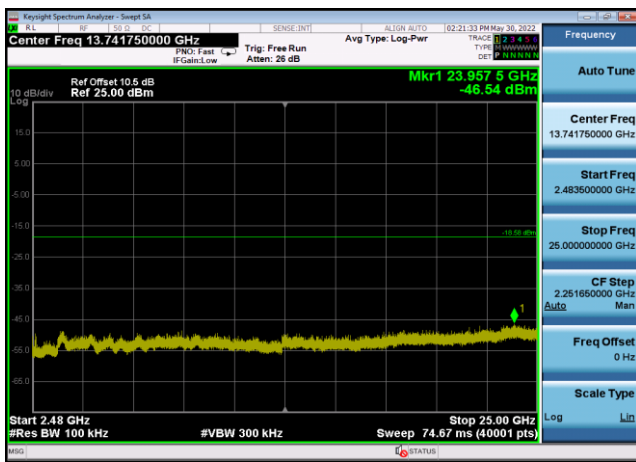

Conducted Emission: 8DPSK,2480,3DH5
,2483.5MHz~25000MHz