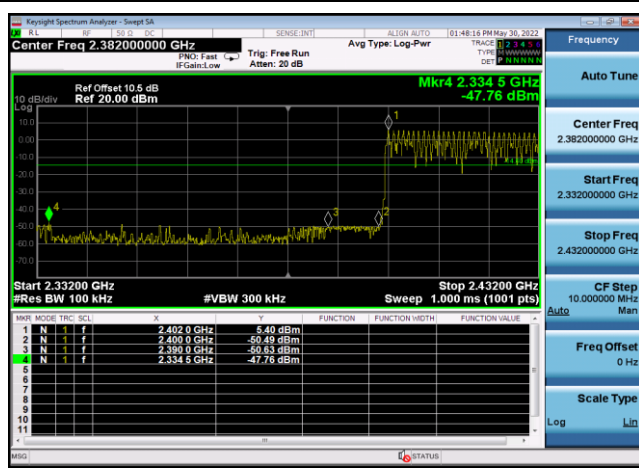

Hopping On Mode Test Result and Data

Conducted Emission: GFSK,2402,DH5
,Band Edge

Conducted Emission: GFSK,2480,DH5
,Band Edge

Conducted Emission: DQPSK,2402,2DH5
,Band Edge

Conducted Emission: DQPSK,2480,2DH5
,Band Edge

Conducted Emission: 8DPSK,2402,3DH5
,Band Edge

Conducted Emission: 8DPSK,2480,3DH5
,Band Edge

**Dwell Time
Test Result and Data**

BT Dwell Time						
Mode	Test Frequency	Packet Type	Transmission Time(ms)	Number	Dwell Time(ms)	Result
GFSK	2402	DH5	2.89	95	274.75	Pass
GFSK	2441	DH5	2.89	80	231.37	Pass
GFSK	2480	DH5	2.89	88	254.51	Pass
$\pi/4$ -DQPSK	2402	2DH5	2.89	93	268.97	Pass
$\pi/4$ -DQPSK	2441	2DH5	2.89	95	274.75	Pass
$\pi/4$ -DQPSK	2480	2DH5	2.89	98	283.43	Pass
8DPSK	2402	3DH5	2.88	104	299.22	Pass
8DPSK	2441	3DH5	2.88	91	261.82	Pass
8DPSK	2480	3DH5	2.89	90	260.29	Pass