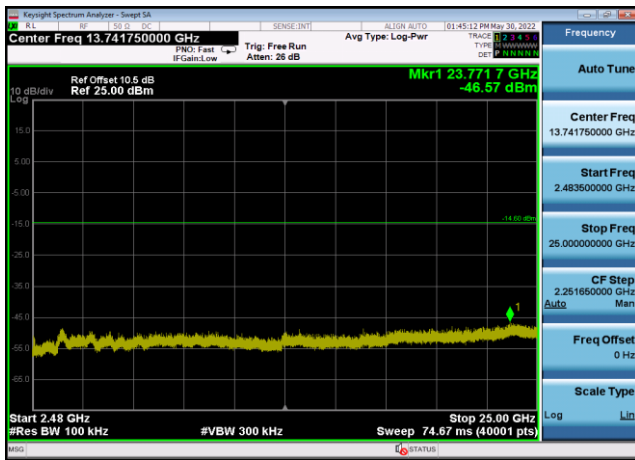

Conducted Emission: 8DPSK,2402,3DH5
,2483.5MHz~25000MHz

Conducted Emission: 8DPSK,2402,3DH5
,30MHz~2400MHz

Conducted Emission: 8DPSK,2402,3DH5
,Band Edge HoppingOFF

Conducted Emission: 8DPSK,2402,3DH5
,Reference Level

Conducted Emission: 8DPSK,2441,3DH5
,2483.5MHz~25000MHz

Conducted Emission: 8DPSK,2441,3DH5
,30MHz~2400MHz

Conducted Emission: 8DPSK,2441,3DH5
,Band Edge HoppingOFF

Conducted Emission: 8DPSK,2441,3DH5
,Reference Level