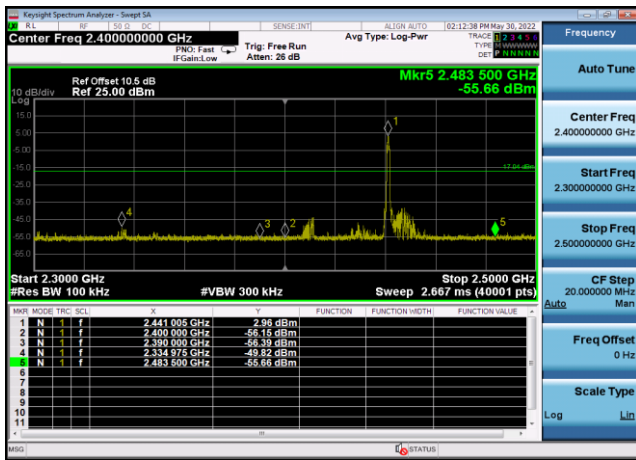

Conducted Emission: 8DPSK,2402,3DH5
,2483.5MHz~25000MHz

Conducted Emission: 8DPSK,2402,3DH5
,30MHz~2400MHz

Conducted Emission: 8DPSK,2402,3DH5
,Band Edge HoppingOFF

Conducted Emission: 8DPSK,2402,3DH5
,Reference Level

Conducted Emission: 8DPSK,2441,3DH5
,2483.5MHz~25000MHz

Conducted Emission: 8DPSK,2441,3DH5
,30MHz~2400MHz

Conducted Emission: 8DPSK,2441,3DH5
,Band Edge HoppingOFF

Conducted Emission: 8DPSK,2441,3DH5
,Reference Level