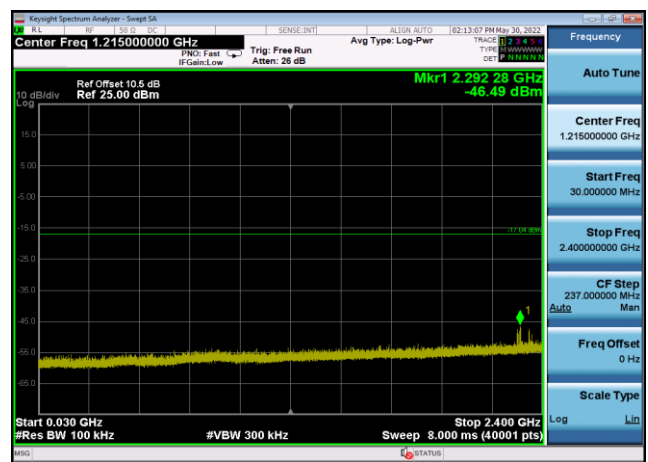

Conducted Emission: 8DPSK,2441,3DH5
,30MHz~2400MHz