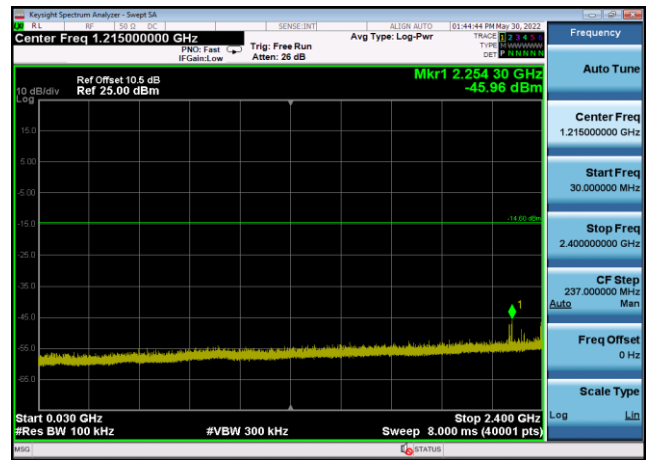

Conducted Emission: 8DPSK,2402,3DH5
,2483.5MHz~25000MHz

Conducted Emission: 8DPSK,2402,3DH5
,30MHz~2400MHz

Conducted Emission: 8DPSK,2402,3DH5
,Band Edge HoppingOFF

Conducted Emission: 8DPSK,2402,3DH5
,Reference Level