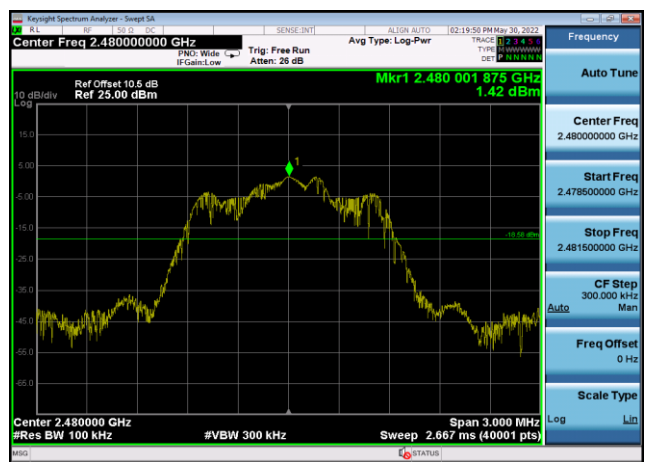

Conducted Emission: 8DPSK,2480,3DH5
,2483.5MHz~25000MHz

Conducted Emission: 8DPSK,2480,3DH5
,30MHz~2400MHz

Conducted Emission: 8DPSK,2480,3DH5
,Band Edge HoppingOFF

Conducted Emission: 8DPSK,2480,3DH5
,Reference Level

Hopping On Mode Test Result and Data

Conducted Emission: GFSK,2402,DH5
,Band Edge

Conducted Emission: GFSK,2480,DH5
,Band Edge

Conducted Emission: DQPSK,2402,2DH5
,Band Edge

Conducted Emission: DQPSK,2480,2DH5
,Band Edge