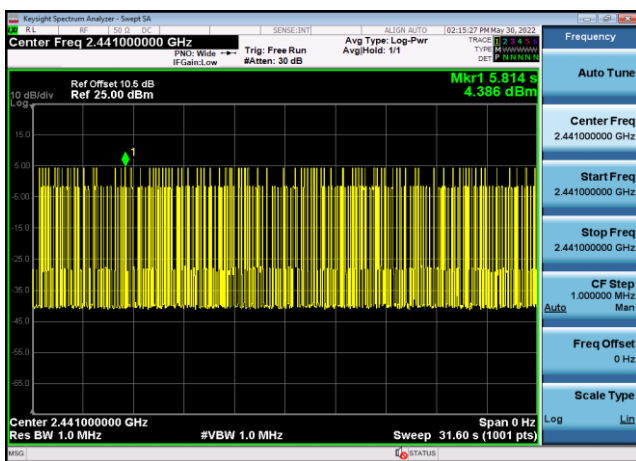

8DPSK,2441,3DH5,Transmission Number