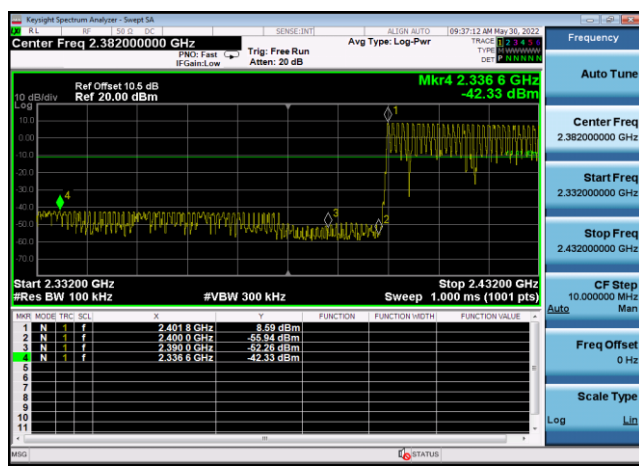

Conducted Emission: 8DPSK,2480,3DH5
,2483.5MHz~25000MHz

Conducted Emission: 8DPSK,2480,3DH5
,30MHz~2400MHz

Conducted Emission: 8DPSK,2480,3DH5
,Band Edge HoppingOFF

Conducted Emission: 8DPSK,2480,3DH5
,Reference Level

Hopping On Mode Test Result and Data

Conducted Emission: GFSK,2402,DH5
,Band Edge

Conducted Emission: GFSK,2480,DH5
,Band Edge

Conducted Emission: DQPSK,2402,2DH5
,Band Edge

Conducted Emission: DQPSK,2480,2DH5
,Band Edge