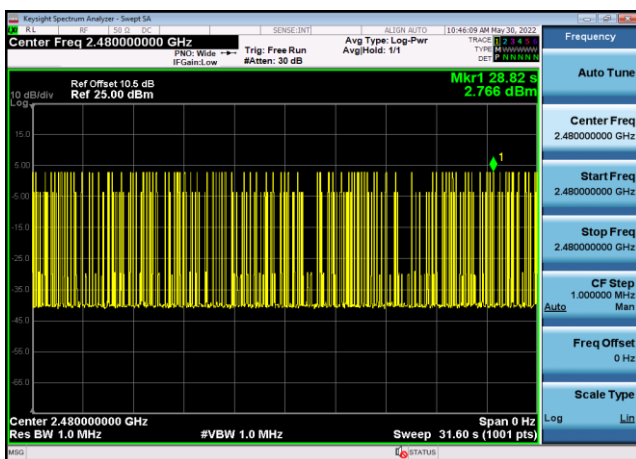

DQPSK,2402,2DH5,Transmission Time

DQPSK,2441,2DH5,Transmission Number

DQPSK,2441,2DH5,Transmission Time

DQPSK,2480,2DH5,Transmission Number

DQPSK,2480,2DH5,Transmission Time

8DPSK,2402,3DH5,Transmission Number