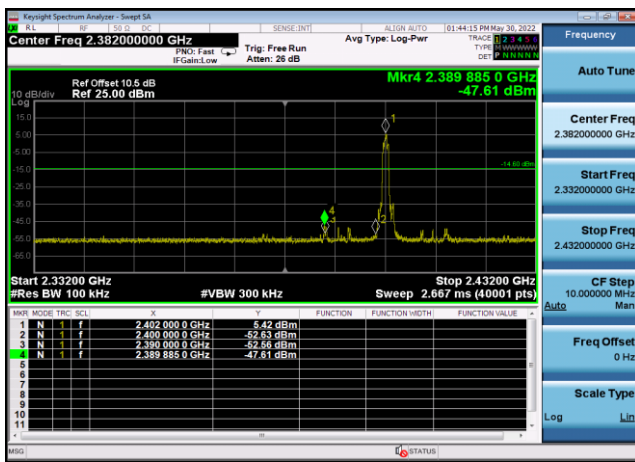

Conducted Emission: 8DPSK,2402,3DH5
,2483.5MHz~25000MHz

Conducted Emission: 8DPSK,2402,3DH5
,30MHz~2400MHz

Conducted Emission: 8DPSK,2402,3DH5
,Band Edge HoppingOFF

Conducted Emission: 8DPSK,2402,3DH5
,Reference Level