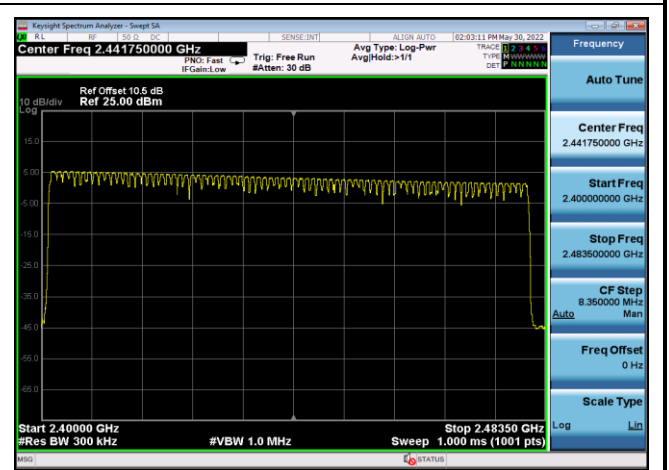

Number Of Hopping Channels: DQPSK
,HoppingMhz,2DH5__2400~2483.5