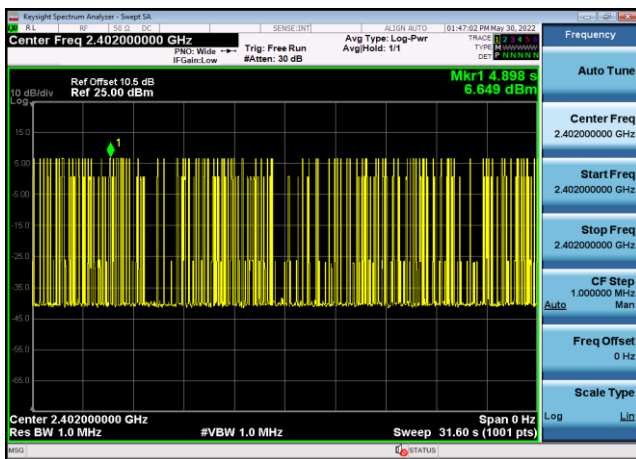

DQPSK,2402,2DH5,Transmission Time

DQPSK,2441,2DH5,Transmission Number

DQPSK,2441,2DH5,Transmission Time

DQPSK,2480,2DH5,Transmission Number

DQPSK,2480,2DH5,Transmission Time

8DPSK,2402,3DH5,Transmission Number