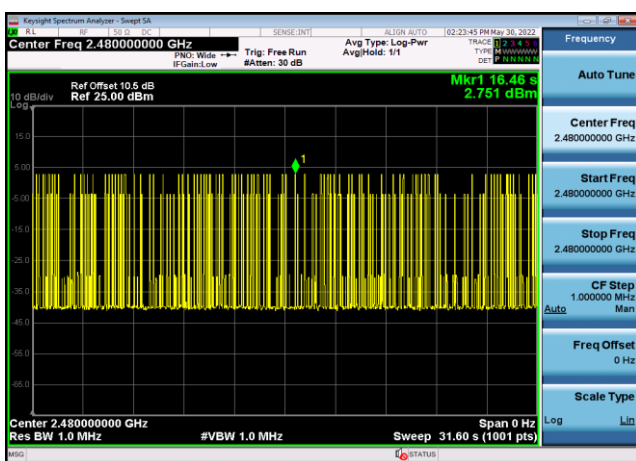

8DPSK,2402,3DH5,Transmission Time

8DPSK,2441,3DH5,Transmission Number

8DPSK,2441,3DH5,Transmission Time

8DPSK,2480,3DH5,Transmission Number

8DPSK,2480,3DH5,Transmission Time

Carrier Frequency Separation Test Result and Data