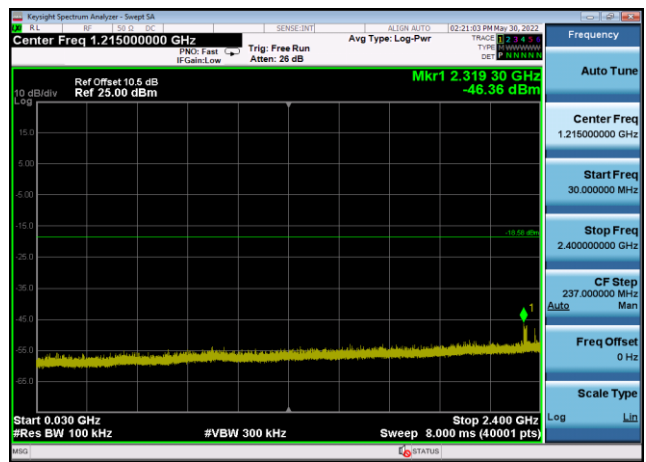

Conducted Emission: 8DPSK,2480,3DH5
,30MHz~2400MHz