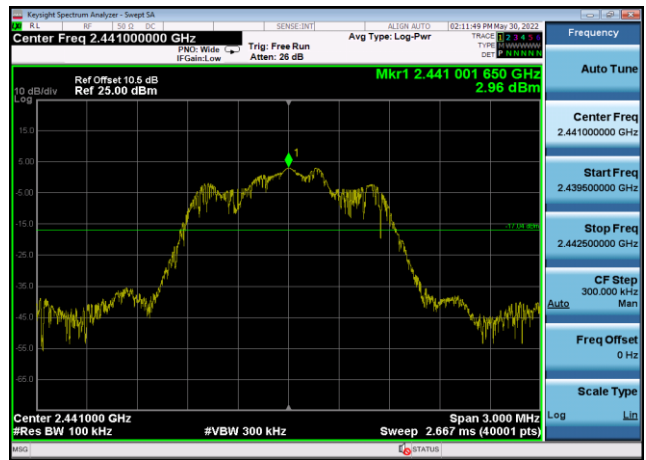

Conducted Emission: 8DPSK,2441,3DH5
,2483.5MHz~25000MHz

Conducted Emission: 8DPSK,2441,3DH5
,30MHz~2400MHz

Conducted Emission: 8DPSK,2441,3DH5
,Band Edge HoppingOFF

Conducted Emission: 8DPSK,2441,3DH5
,Reference Level

Conducted Emission: 8DPSK,2480,3DH5
,2483.5MHz~25000MHz

Conducted Emission: 8DPSK,2480,3DH5
,30MHz~2400MHz

Conducted Emission: 8DPSK,2480,3DH5
,Band Edge HoppingOFF

Conducted Emission: 8DPSK,2480,3DH5
,Reference Level