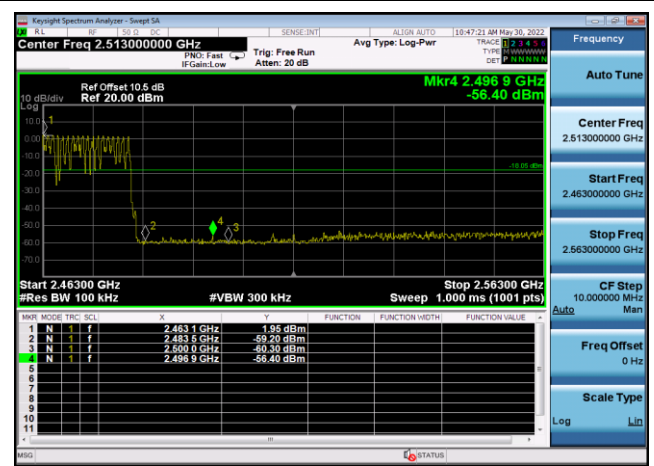

Hopping On Mode Test Result and Data

Conducted Emission: GFSK,2402,DH5
,Band Edge

Conducted Emission: GFSK,2480,DH5
,Band Edge

Conducted Emission: DQPSK,2402,2DH5
,Band Edge

Conducted Emission: DQPSK,2480,2DH5
,Band Edge

Conducted Emission: 8DPSK,2402,3DH5
,Band Edge

Conducted Emission: 8DPSK,2480,3DH5
,Band Edge

**Dwell Time
Test Result and Data**

BT Dwell Time						
Mode	Test Frequency	Packet Type	Transmission Time(ms)	Number	Dwell Time(ms)	Result
GFSK	2402	DH5	2.89	95	274.75	Pass
GFSK	2441	DH5	2.89	80	231.37	Pass
GFSK	2480	DH5	2.89	88	254.51	Pass
$\pi/4$ -DQPSK	2402	2DH5	2.89	93	268.97	Pass
$\pi/4$ -DQPSK	2441	2DH5	2.89	95	274.75	Pass
$\pi/4$ -DQPSK	2480	2DH5	2.89	98	283.43	Pass
8DPSK	2402	3DH5	2.88	104	299.22	Pass
8DPSK	2441	3DH5	2.88	91	261.82	Pass
8DPSK	2480	3DH5	2.89	90	260.29	Pass