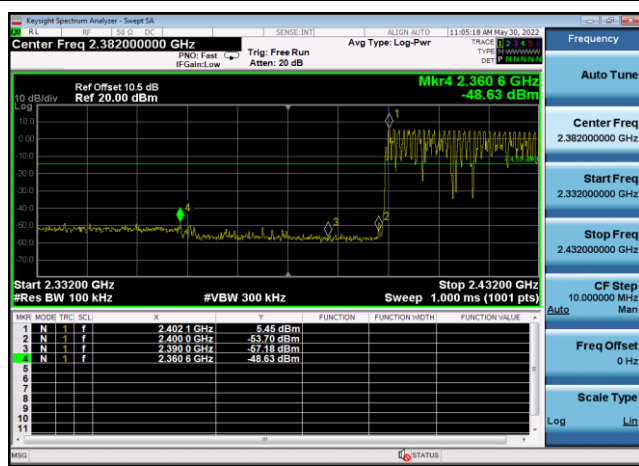

Hopping On Mode Test Result and Data

Conducted Emission: GFSK,2402,DH5
,Band Edge

Conducted Emission: GFSK,2480,DH5
,Band Edge

Conducted Emission: DQPSK,2402,2DH5
,Band Edge

Conducted Emission: DQPSK,2480,2DH5
,Band Edge

Conducted Emission: 8DPSK,2402,3DH5
,Band Edge

Conducted Emission: 8DPSK,2480,3DH5
,Band Edge

**Dwell Time
Test Result and Data**

BT Dwell Time						
Mode	Test Frequency	Packet Type	Transmission Time(ms)	Number	Dwell Time(ms)	Result
GFSK	2402	DH5	2.89	95	274.75	Pass
GFSK	2441	DH5	2.89	80	231.37	Pass
GFSK	2480	DH5	2.89	88	254.51	Pass
$\pi/4$ -DQPSK	2402	2DH5	2.89	93	268.97	Pass
$\pi/4$ -DQPSK	2441	2DH5	2.89	95	274.75	Pass
$\pi/4$ -DQPSK	2480	2DH5	2.89	98	283.43	Pass
8DPSK	2402	3DH5	2.88	104	299.22	Pass
8DPSK	2441	3DH5	2.88	91	261.82	Pass
8DPSK	2480	3DH5	2.89	90	260.29	Pass