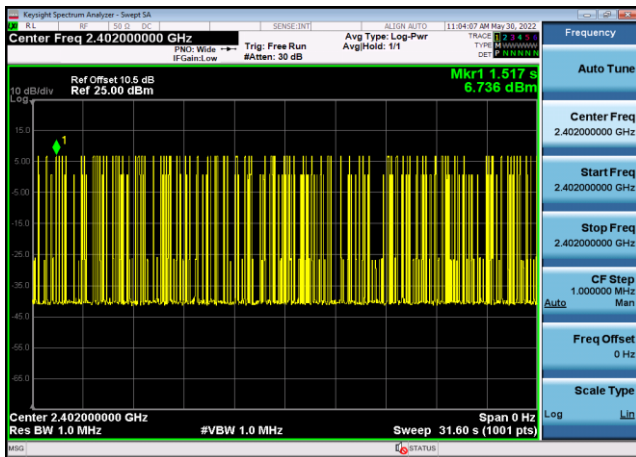

GFSK,2402,DH5,Transmission Number

GFSK,2402,DH5,Transmission Time

GFSK,2441,DH5,Transmission Number

GFSK,2441,DH5,Transmission Time

GFSK,2480,DH5,Transmission Number

GFSK,2480,DH5,Transmission Time

DQPSK,2402,2DH5,Transmission Number