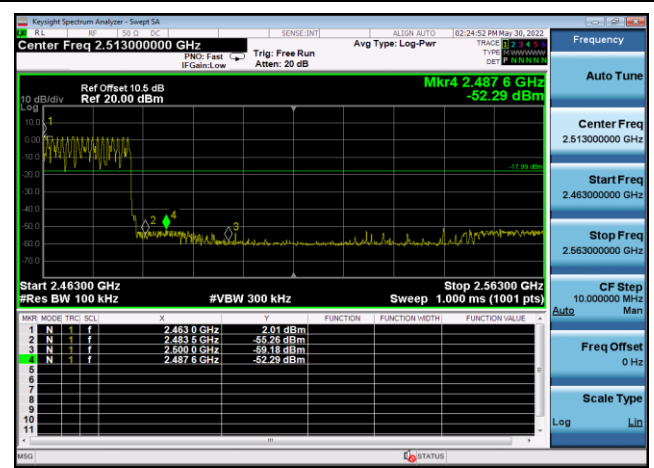

Hopping On Mode Test Result and Data

Conducted Emission: GFSK,2402,DH5
,Band Edge

Conducted Emission: GFSK,2480,DH5
,Band Edge

Conducted Emission: DQPSK,2402,2DH5
,Band Edge

Conducted Emission: DQPSK,2480,2DH5
,Band Edge

Conducted Emission: 8DPSK,2402,3DH5
,Band Edge

Conducted Emission: 8DPSK,2480,3DH5
,Band Edge

**Dwell Time
Test Result and Data**

BT Dwell Time						
Mode	Test Frequency	Packet Type	Transmission Time(ms)	Number	Dwell Time(ms)	Result
GFSK	2402	DH5	2.89	95	274.75	Pass
GFSK	2441	DH5	2.89	80	231.37	Pass
GFSK	2480	DH5	2.89	88	254.51	Pass
$\pi/4$ -DQPSK	2402	2DH5	2.89	93	268.97	Pass
$\pi/4$ -DQPSK	2441	2DH5	2.89	95	274.75	Pass
$\pi/4$ -DQPSK	2480	2DH5	2.89	98	283.43	Pass
8DPSK	2402	3DH5	2.88	104	299.22	Pass
8DPSK	2441	3DH5	2.88	91	261.82	Pass
8DPSK	2480	3DH5	2.89	90	260.29	Pass