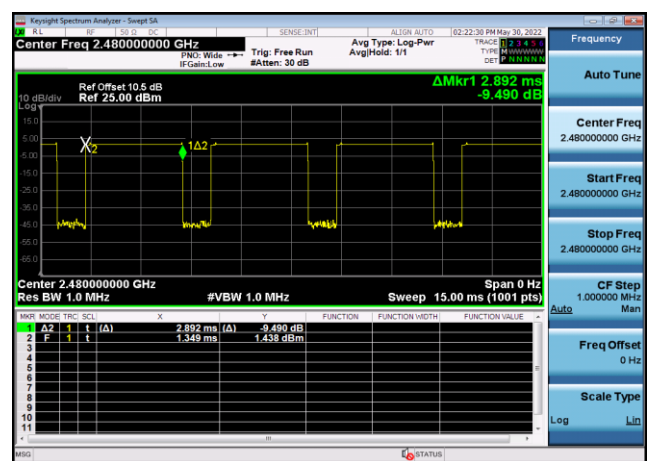

8DPSK,2402,3DH5,Transmission Time

8DPSK,2441,3DH5,Transmission Number

8DPSK,2441,3DH5,Transmission Time

8DPSK,2480,3DH5,Transmission Number

8DPSK,2480,3DH5,Transmission Time

Carrier Frequency Separation Test Result and Data