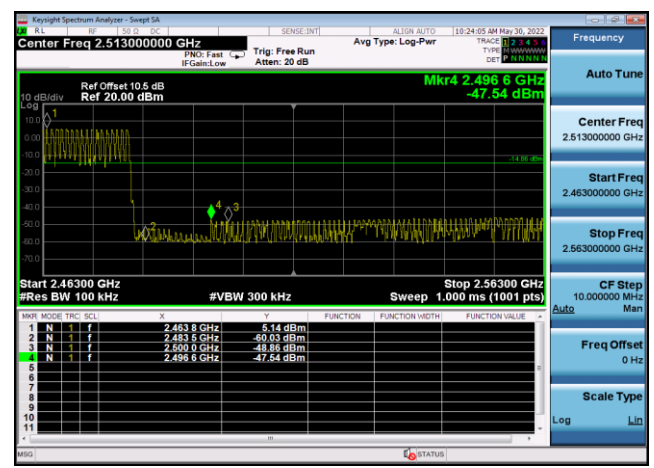

Conducted Emission: GFSK,2480,DH5
,Band Edge