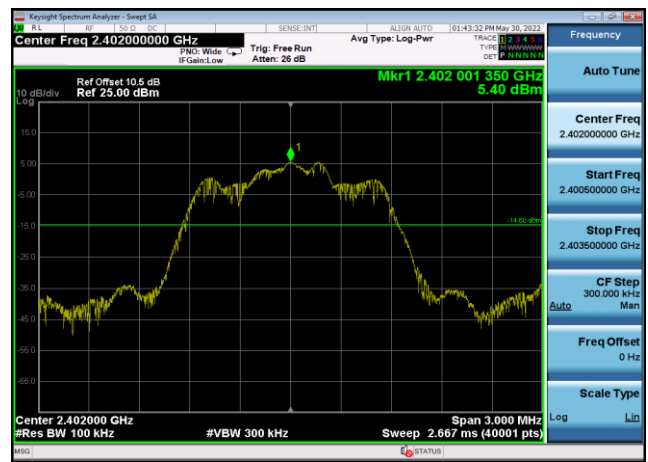

Conducted Emission: 8DPSK,2402,3DH5
,2483.5MHz~25000MHz

Conducted Emission: 8DPSK,2402,3DH5
,30MHz~2400MHz

Conducted Emission: 8DPSK,2402,3DH5
,Band Edge HoppingOFF

Conducted Emission: 8DPSK,2402,3DH5
,Reference Level

Conducted Emission: 8DPSK,2441,3DH5
,2483.5MHz~25000MHz

Conducted Emission: 8DPSK,2441,3DH5
,30MHz~2400MHz

Conducted Emission: 8DPSK,2441,3DH5
,Band Edge HoppingOFF

Conducted Emission: 8DPSK,2441,3DH5
,Reference Level