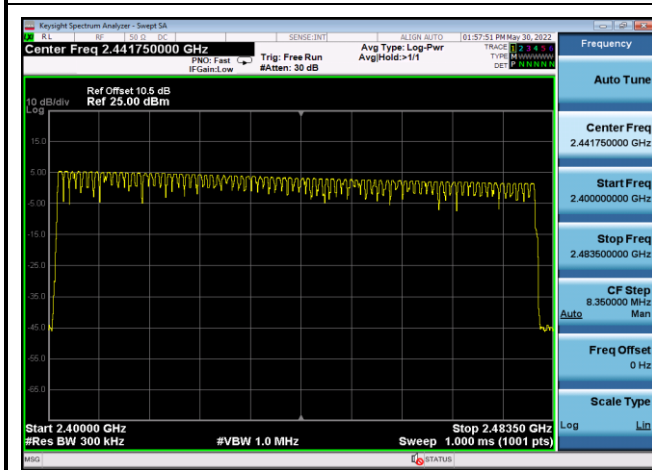

Number Of Hopping Channels: 8DPSK
,HoppingMhz,3DH5__2400~2483.5