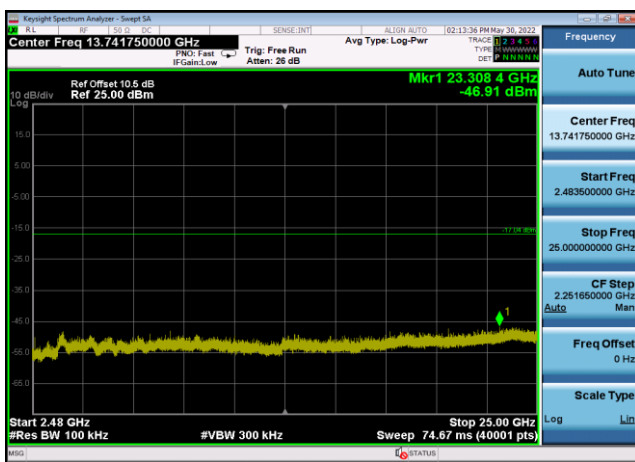

Conducted Emission: 8DPSK,2402,3DH5
,2483.5MHz~25000MHz

Conducted Emission: 8DPSK,2402,3DH5
,30MHz~2400MHz

Conducted Emission: 8DPSK,2402,3DH5
,Band Edge HoppingOFF

Conducted Emission: 8DPSK,2402,3DH5
,Reference Level

Conducted Emission: 8DPSK,2441,3DH5
,2483.5MHz~25000MHz

Conducted Emission: 8DPSK,2441,3DH5
,30MHz~2400MHz

Conducted Emission: 8DPSK,2441,3DH5
,Band Edge HoppingOFF

Conducted Emission: 8DPSK,2441,3DH5
,Reference Level