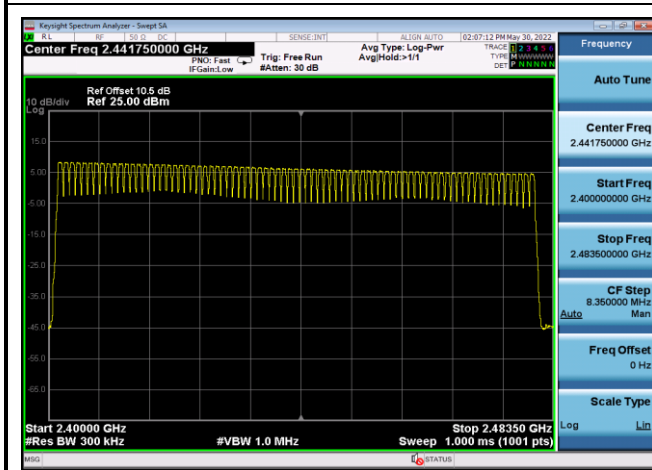

Hopping Channel Numbers Test Result and Data

BT Number Of Hopping Channels					
Mode	Test Frequency	Packet Type	Test Range(MHz~MHz)	Limit	Result
GFSK	Hopping	DH5	2400~2483.5	≥ 15	Pass
pi/4DQPSK	Hopping	2DH5	2400~2483.5	≥ 15	Pass
8DPSK	Hopping	3DH5	2400~2483.5	≥ 15	Pass

Number Of Hopping Channels: GFSK
,HoppingMhz,DH5__2400~2483.5