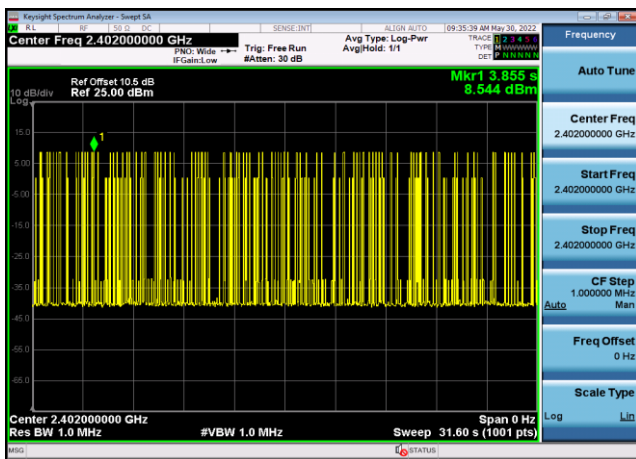

GFSK,2402,DH5,Transmission Number