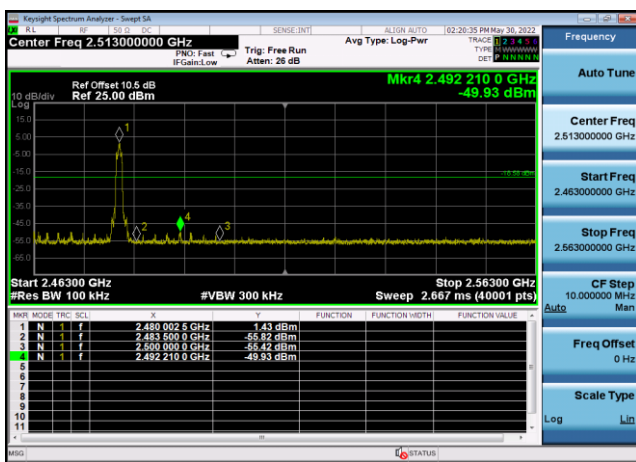

Conducted Emission: 8DPSK,2441,3DH5
,2483.5MHz~25000MHz

Conducted Emission: 8DPSK,2441,3DH5
,30MHz~2400MHz

Conducted Emission: 8DPSK,2441,3DH5
,Band Edge HoppingOFF

Conducted Emission: 8DPSK,2441,3DH5
,Reference Level

Conducted Emission: 8DPSK,2480,3DH5
,2483.5MHz~25000MHz

Conducted Emission: 8DPSK,2480,3DH5
,30MHz~2400MHz

Conducted Emission: 8DPSK,2480,3DH5
,Band Edge HoppingOFF

Conducted Emission: 8DPSK,2480,3DH5
,Reference Level