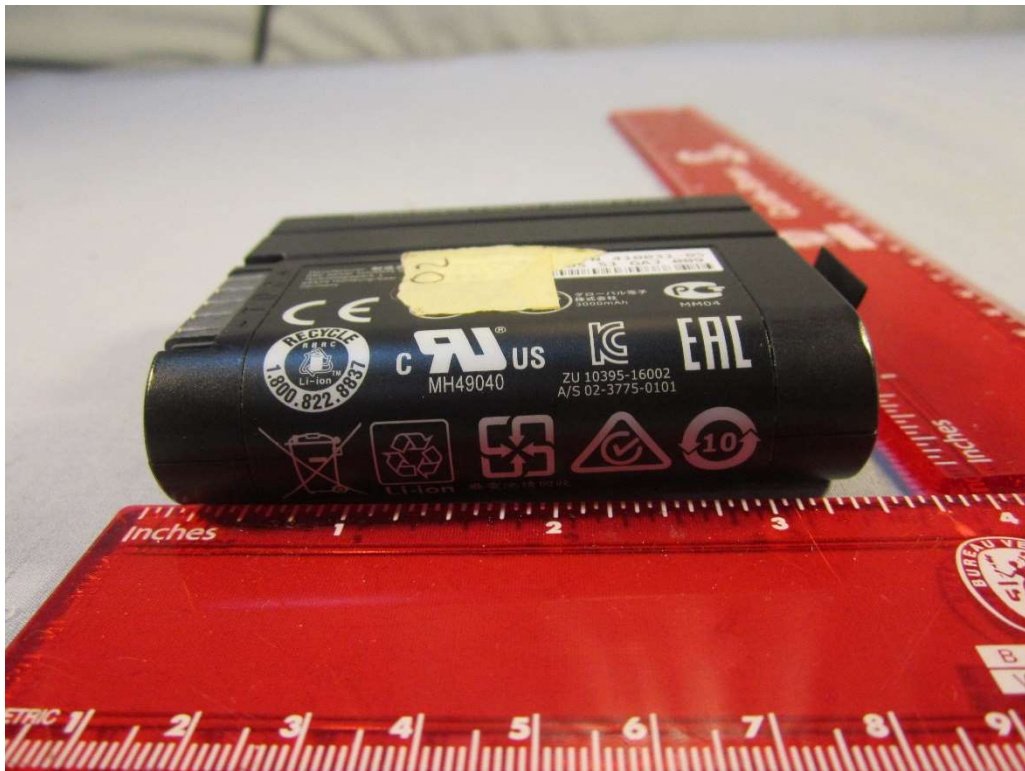

# V0616 Amazon EUT External Pictures

Front

Top

Left Side

Right Side

Bottom

Back

Battery Cover Removed

Battery Removed

Battery Front

Battery Top

Battery Right Side

Battery Left Side

Battery Bottom

Battery Back