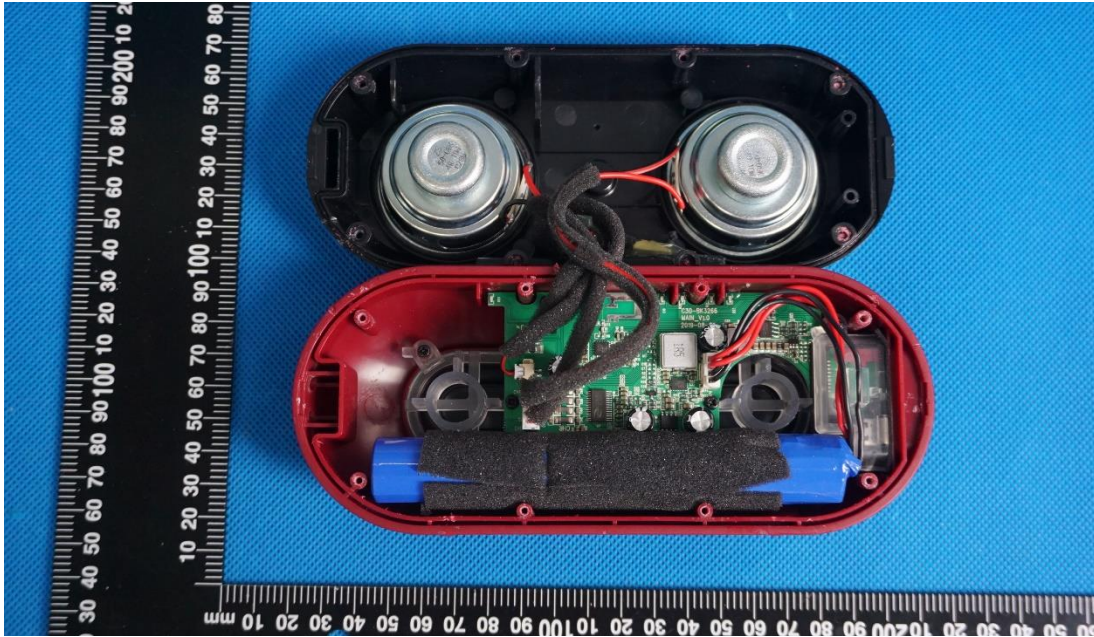

Product Name: Bluetooth wireless speaker

Test Model No.: C30

EUT Constructional Details

Internal Photo

Fig.1

Fig.2

Fig.3

Fig.4