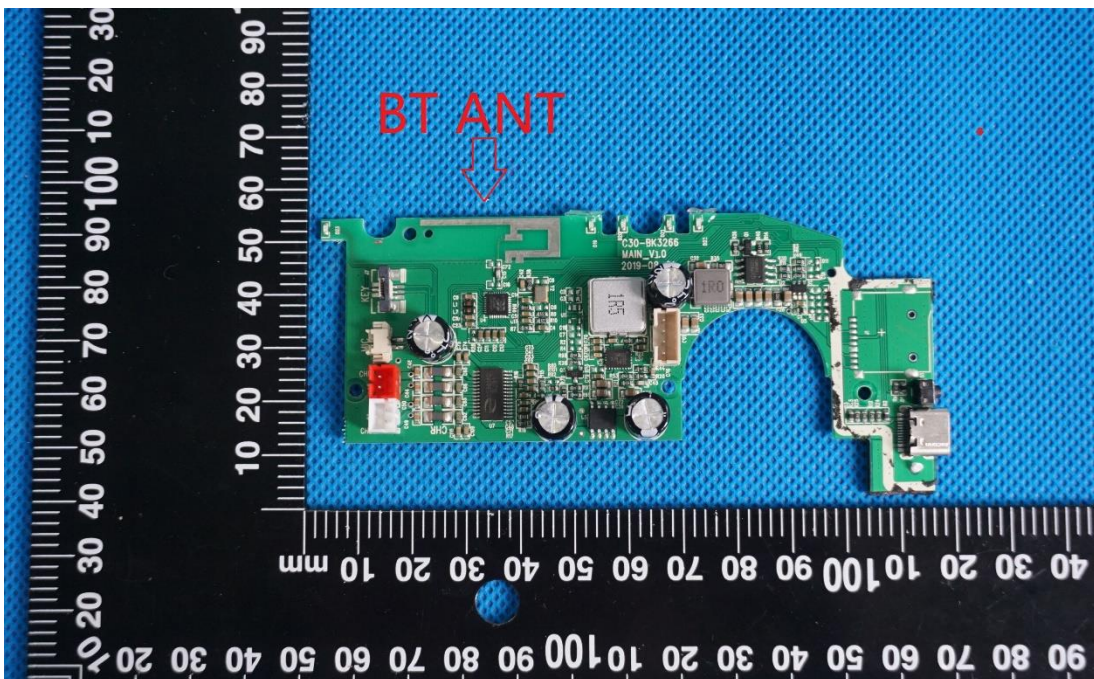

Product Name: Bluetooth wireless speaker

Test Model No.: C30

EUT Constructional Details

Internal Photo

Fig.1

Fig.2

Fig.3

Fig.4