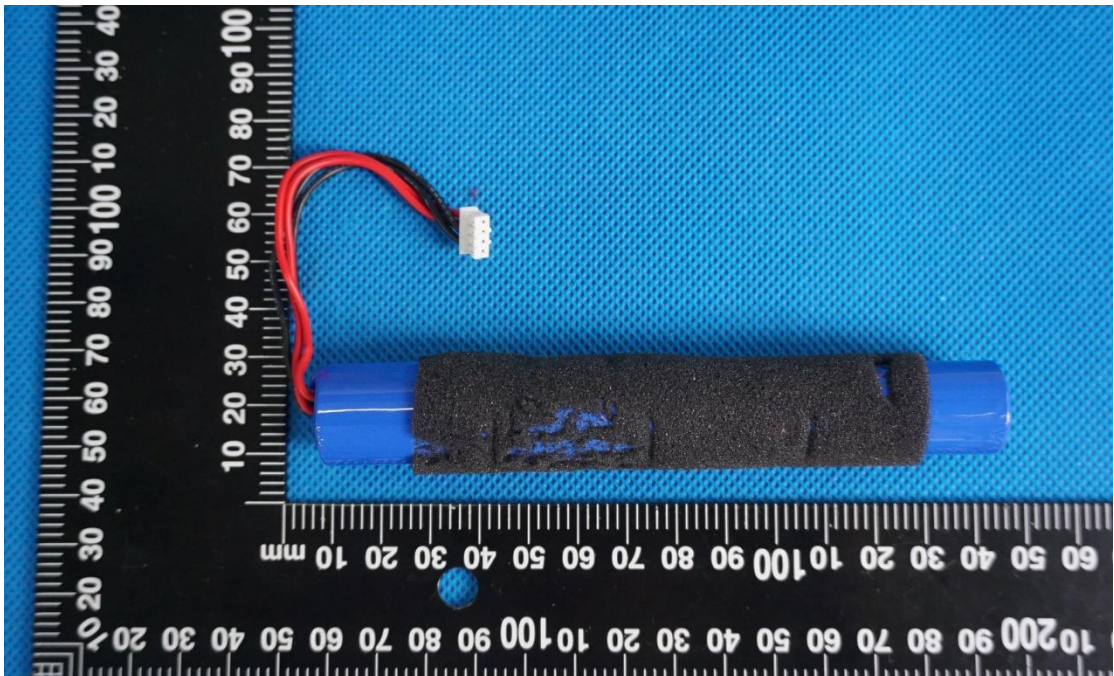

Product Name: Bluetooth wireless speaker

Test Model No.: C30

EUT Constructional Details

Internal Photo

Fig.1

Fig.2

Fig.3

Fig.4