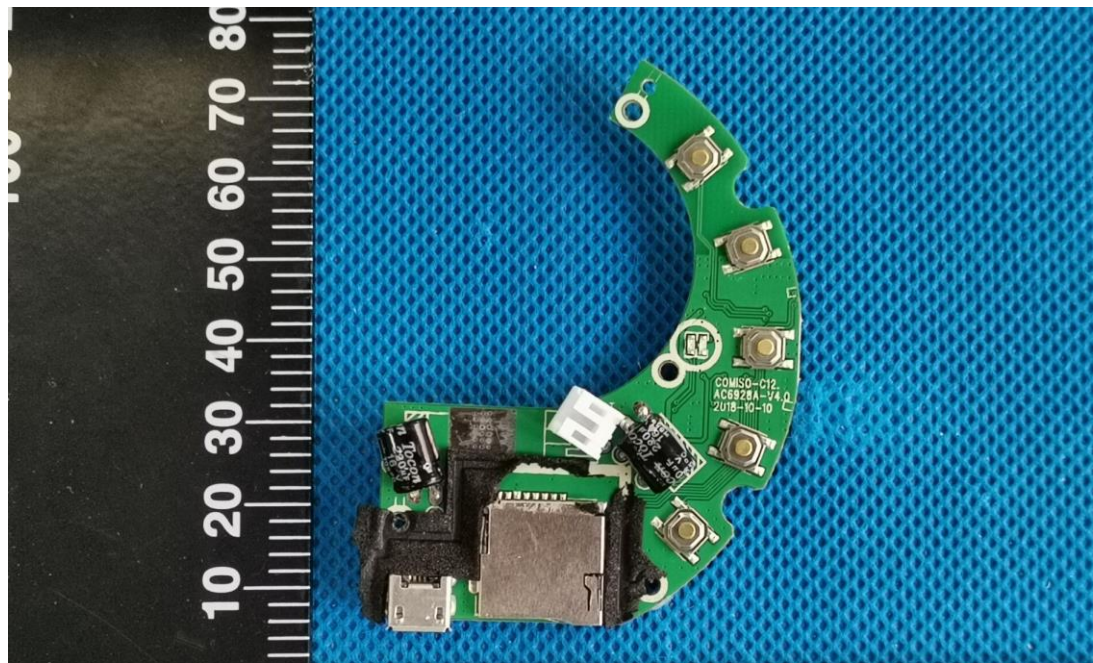

Product Name: Bluetooth wireless speaker

Test Model No.: C12

EUT Constructional Details

Internal Photo

Fig.1

Fig.2

Fig.3

Fig.4