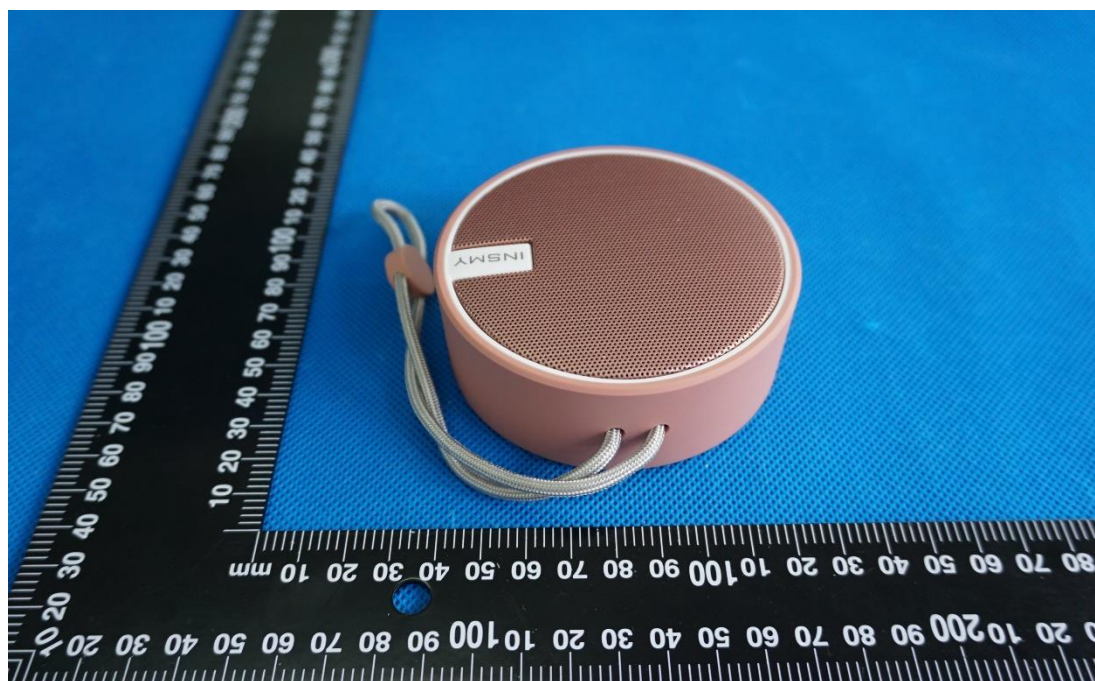

Product Name: Bluetooth wireless speaker

Test Model No.: C12

EUT Constructional Details

External Photo

Fig.1

Fig.2

Fig.3

Fig.4