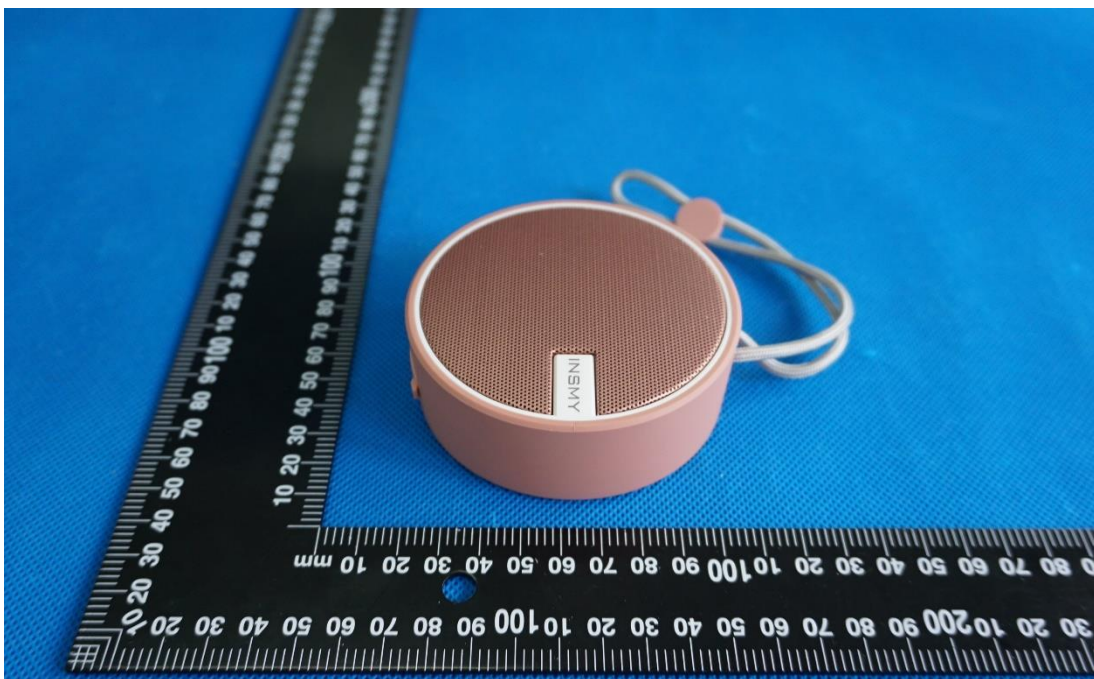

Product Name: Bluetooth wireless speaker

Test Model No.: C12

EUT Constructional Details

External Photo

Fig.1

Fig.2

Fig.3

Fig.4