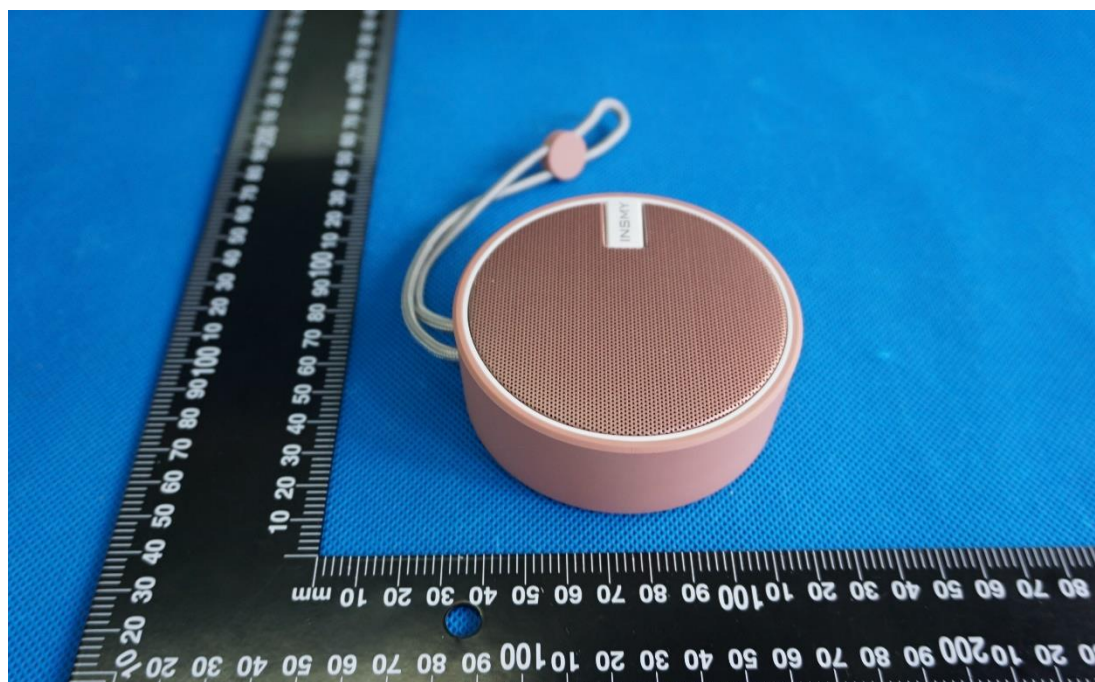

Product Name: Bluetooth wireless speaker

Test Model No.: C12

EUT Constructional Details

External Photo

Fig.1

Fig.2

Fig.3

Fig.4