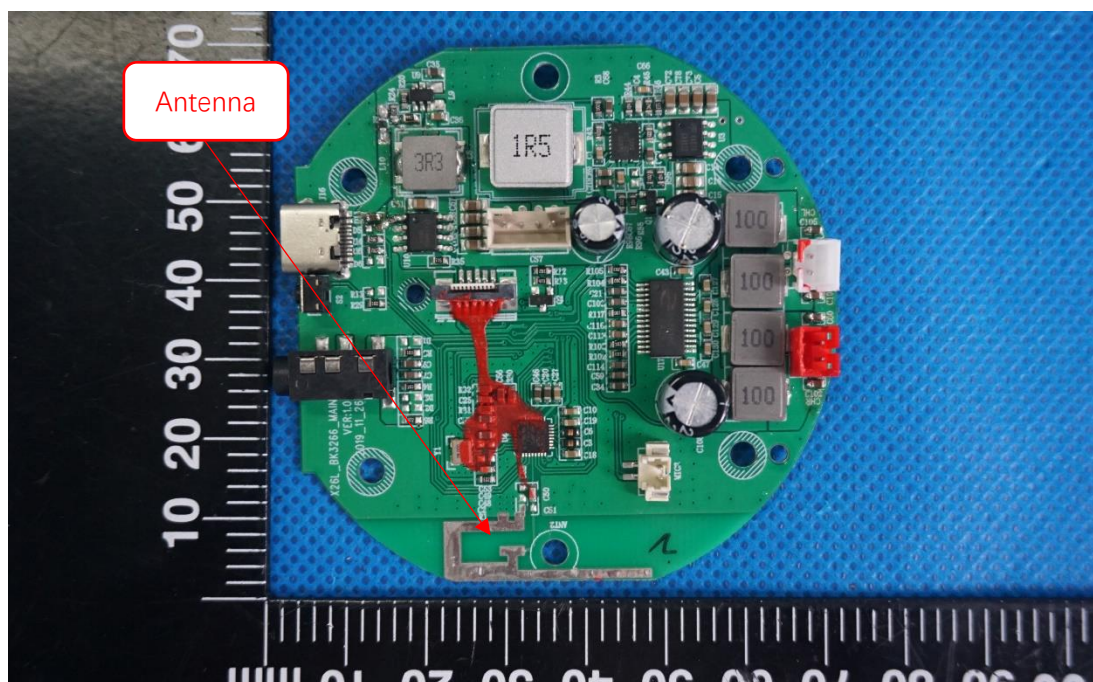

Product Name: Wireless speaker

Test Model No.: X26L

EUT Constructional Details

Internal Photo

Fig.1

Fig.2

Fig.3

Fig.4