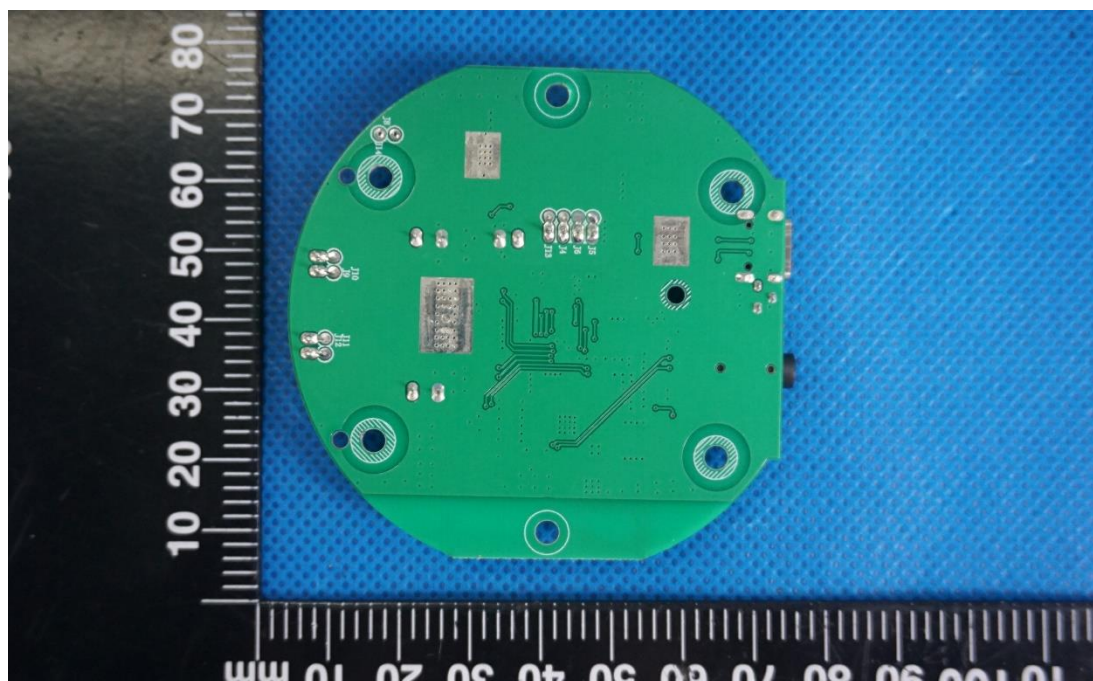

Product Name: Wireless speaker

Test Model No.: X26L

EUT Constructional Details

Internal Photo

Fig.1

Fig.2

Fig.3

Fig.4