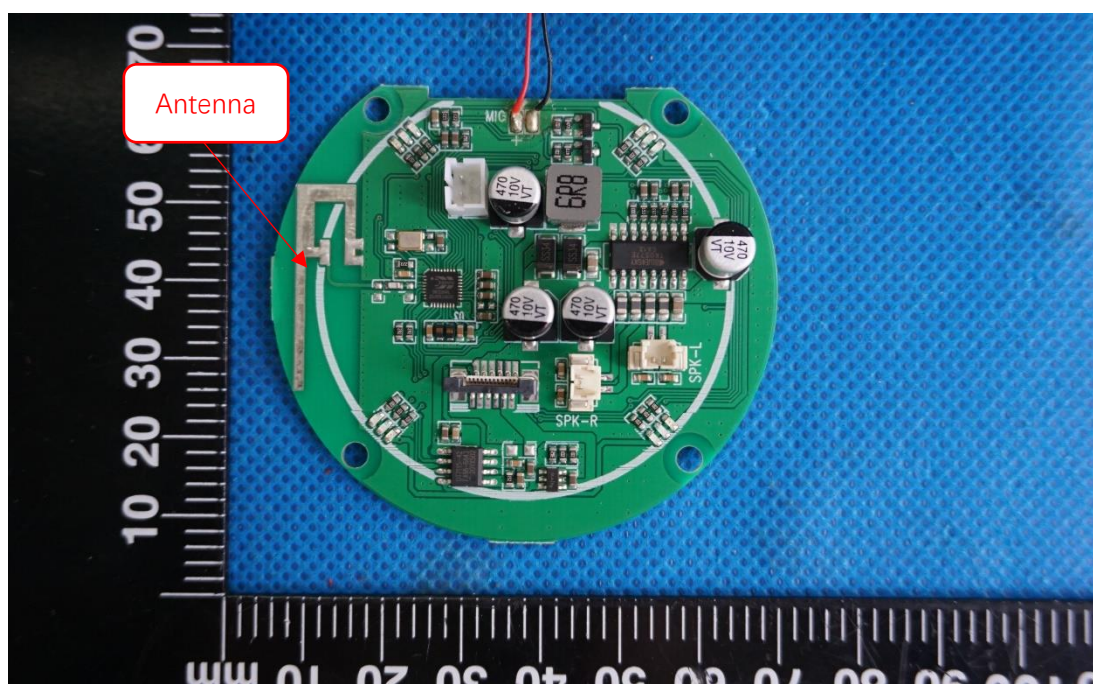

Product Name: Wireless speaker

Test Model No.: X26

EUT Constructional Details

Internal Photo

Fig.1

Fig.2

Fig.3

Fig.4