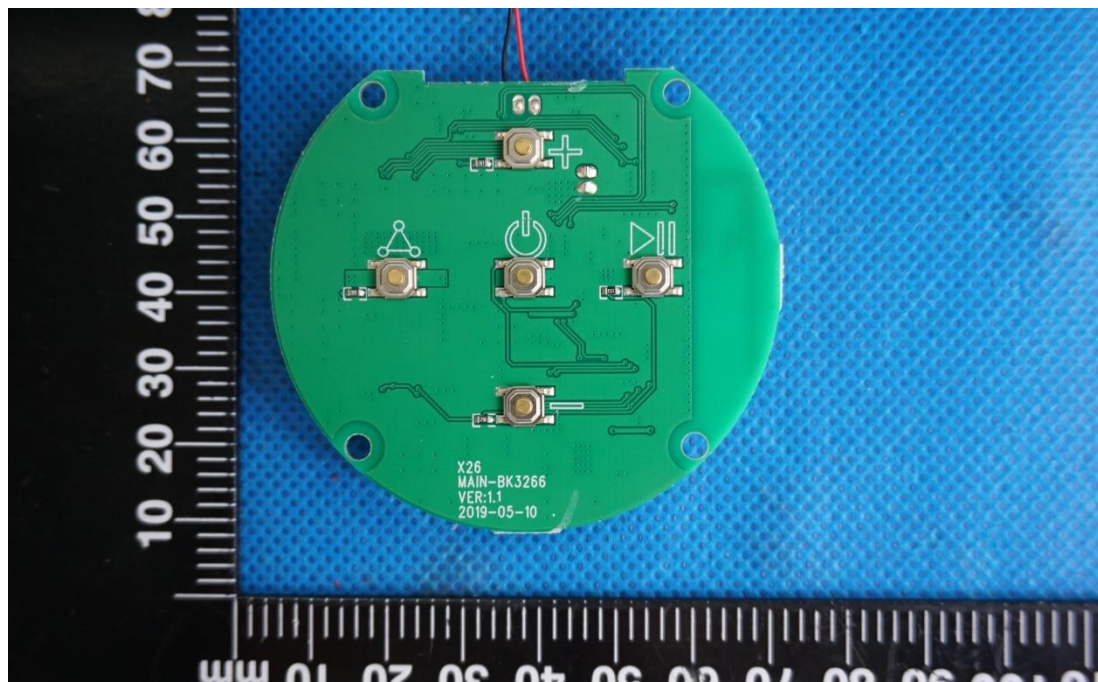

Product Name: Wireless speaker

Test Model No.: X26

EUT Constructional Details

Internal Photo

Fig.1

Fig.2

Fig.3

Fig.4