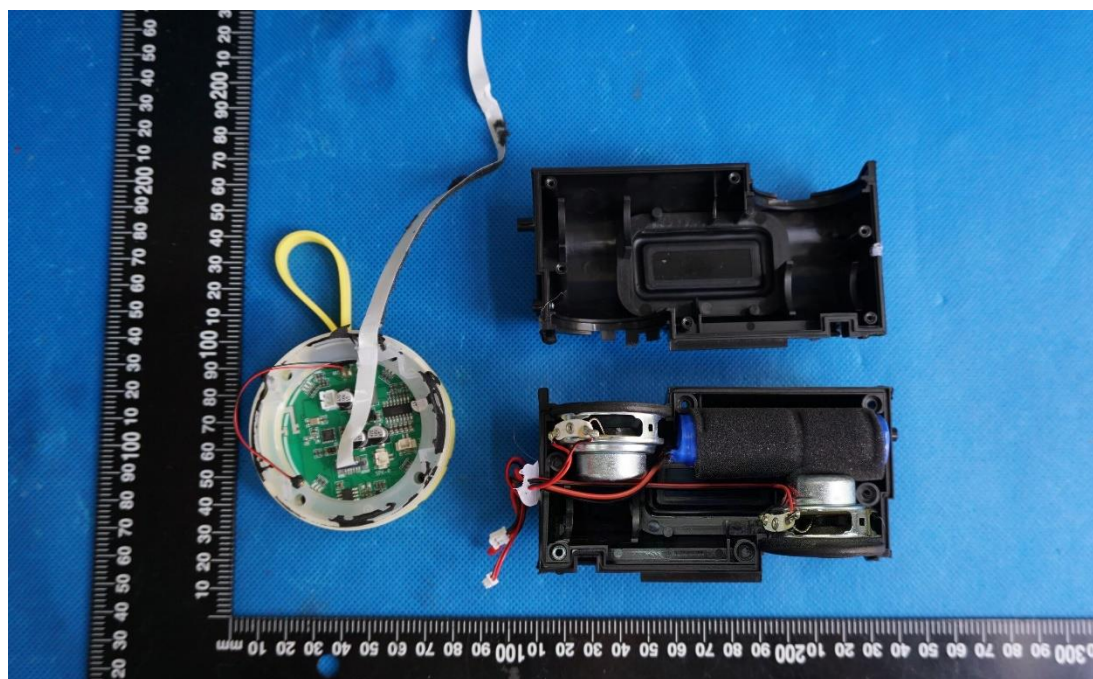

Product Name: Wireless speaker

Test Model No.: X26

EUT Constructional Details

Internal Photo

Fig.1

Fig.2

Fig.3

Fig.4