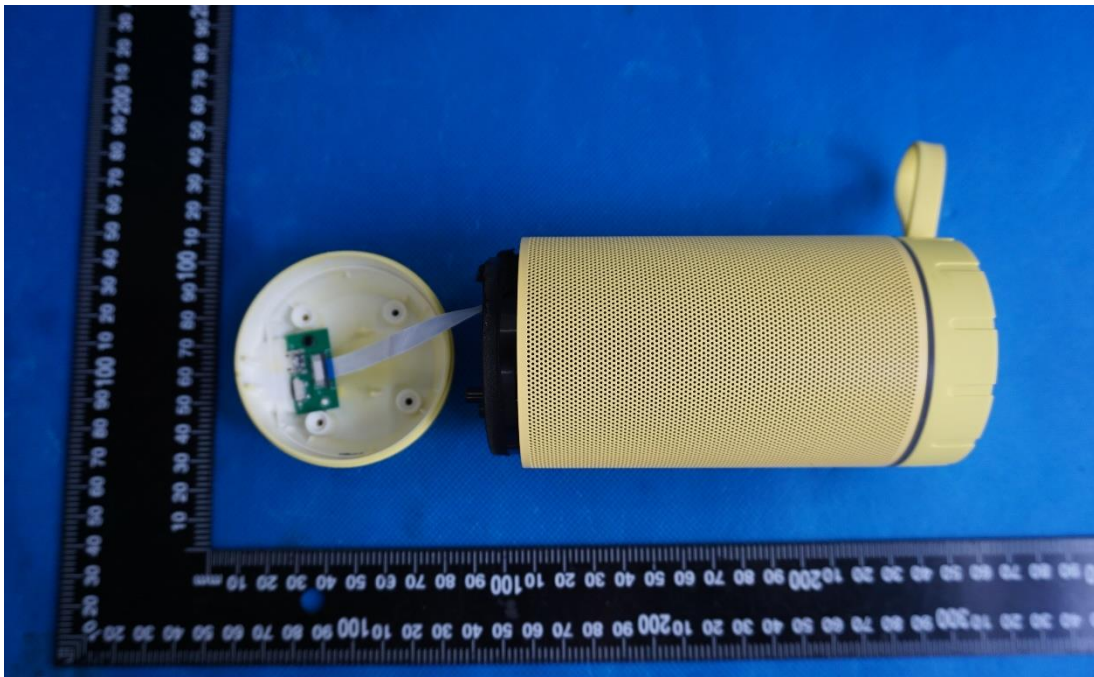

Product Name: Wireless speaker

Test Model No.: X26

EUT Constructional Details

Internal Photo

Fig.1

Fig.2

Fig.3

Fig.4