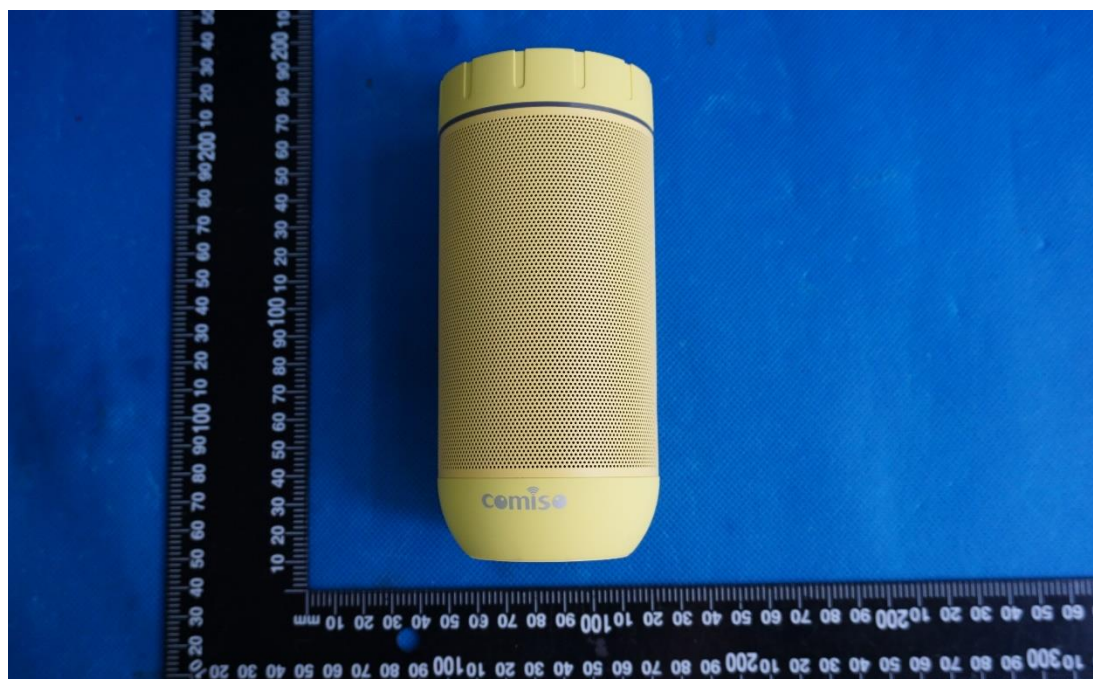

Product Name: Wireless speaker

Test Model No.: X26

EUT Constructional Details

External Photo

Fig.1

Fig.2

Fig.3

Fig.4