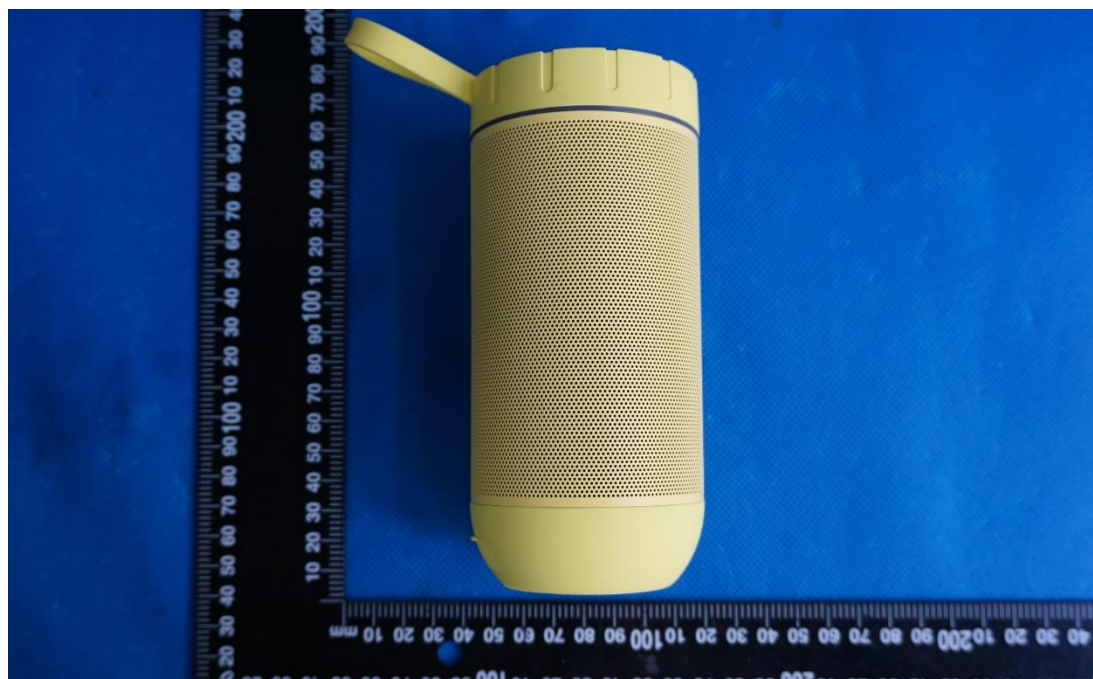

Product Name: Wireless speaker

Test Model No.: X26

EUT Constructional Details

External Photo

Fig.1

Fig.2

Fig.3

Fig.4