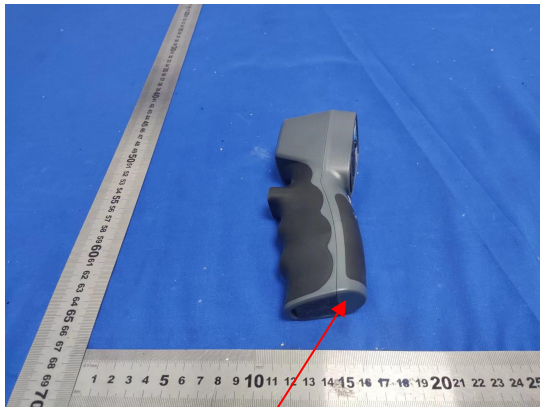

Label and Label Location

FCC ID: 2AEZB-FZJ202205-433

L*W: 10mm*7mm

Black font on a white label