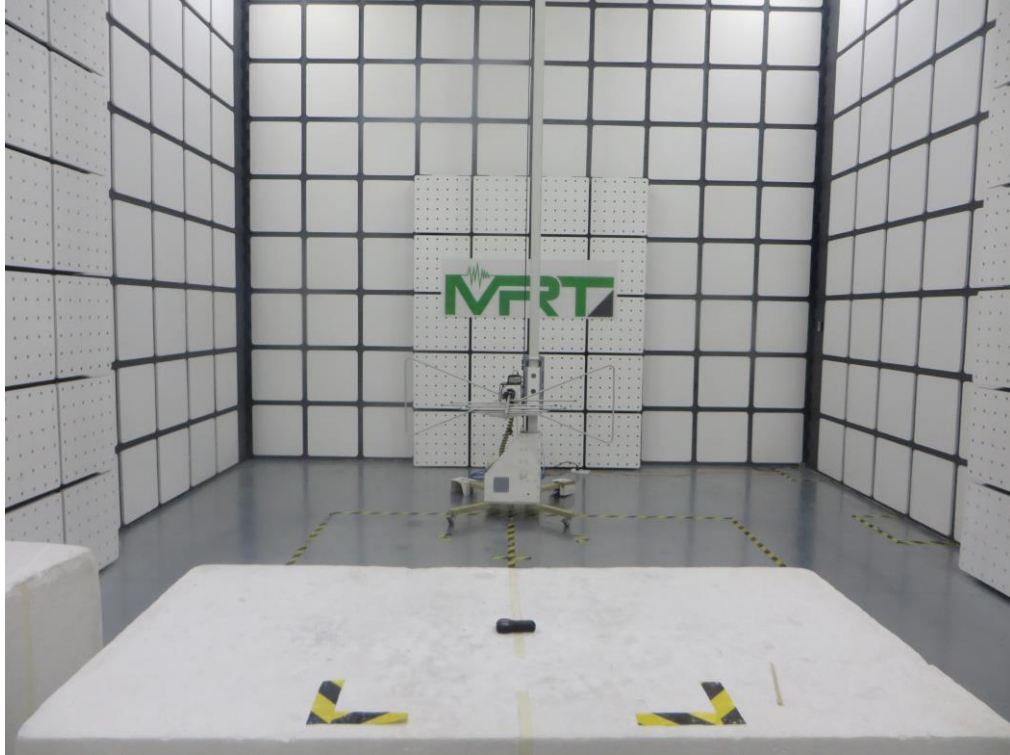

RF Test Setup Photo

Description: Radiated Spurious Emission Test Setup for below 1GHz

Description: Radiated Spurious Emission Test Setup for above 1GHz