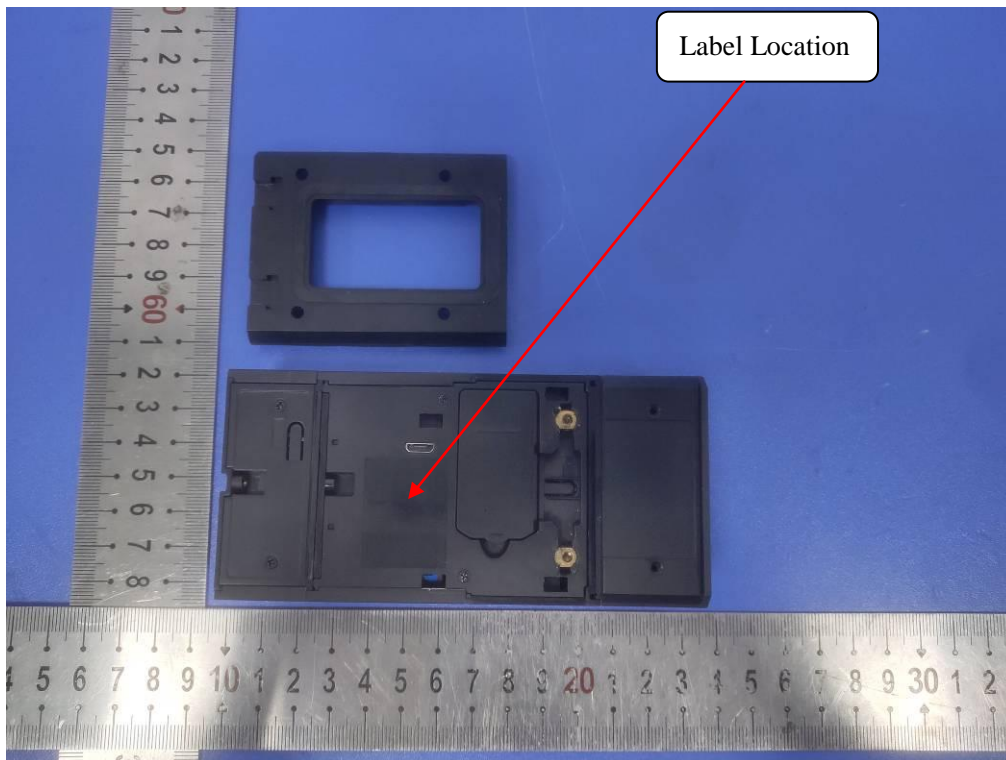

LABEL AND LOCATION

(Size: L2.75cm x 2.15cm)

Material: Tagboard
Glue: adhesive sticker
Font color: White
Label color: Black