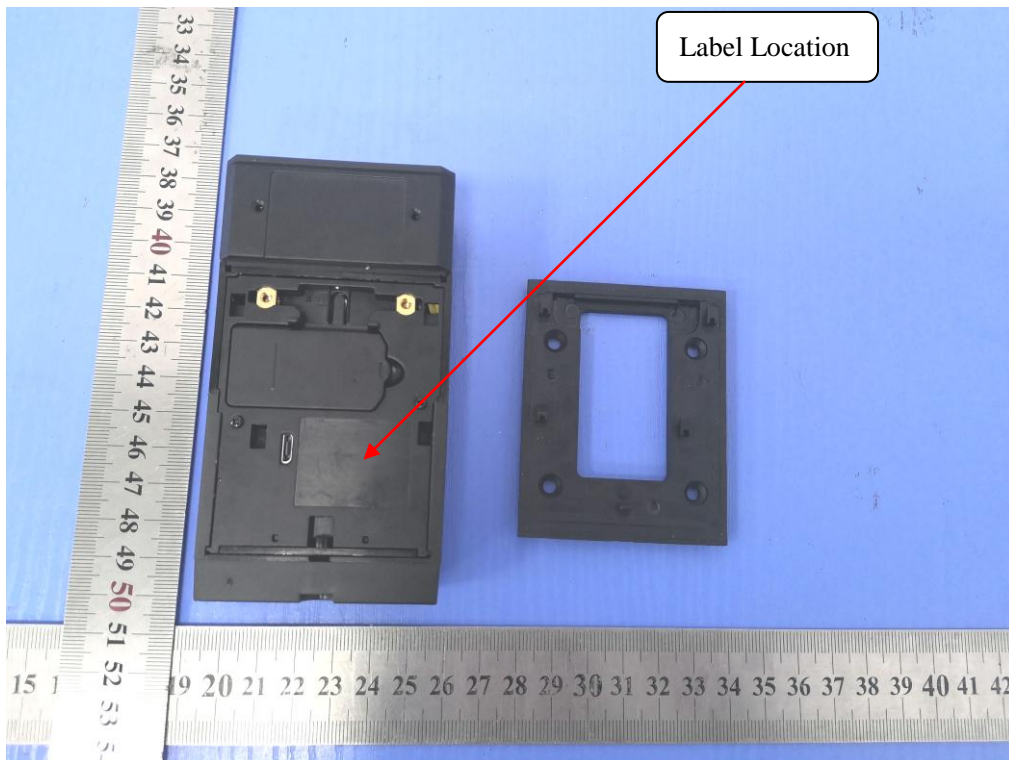

LABEL AND LOCATION

(Size: L 2.75cm x 2.15cm)

Material: Tagboard  
Glue: adhesive sticker  
Font color: White  
Label color: Black