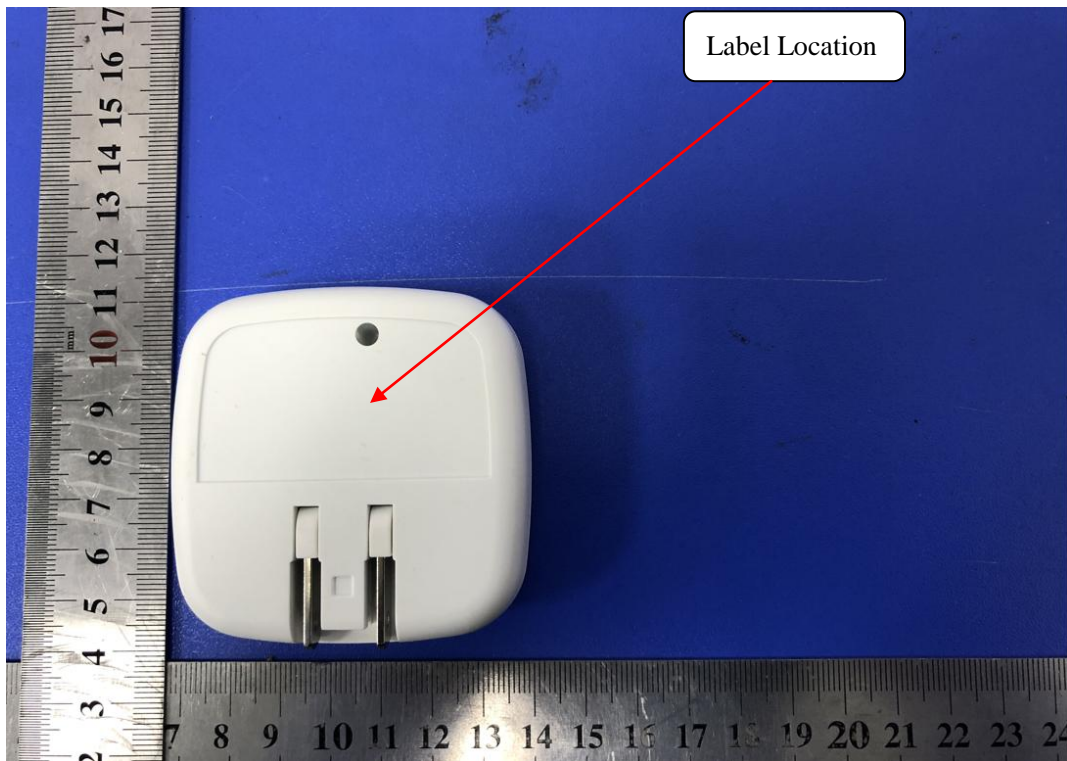

LABEL AND LOCATION

(Size: L5.0cm x 2.8cm)

Material: Tagboard
Glue: adhesive sticker
Font color: White
Label color: Black