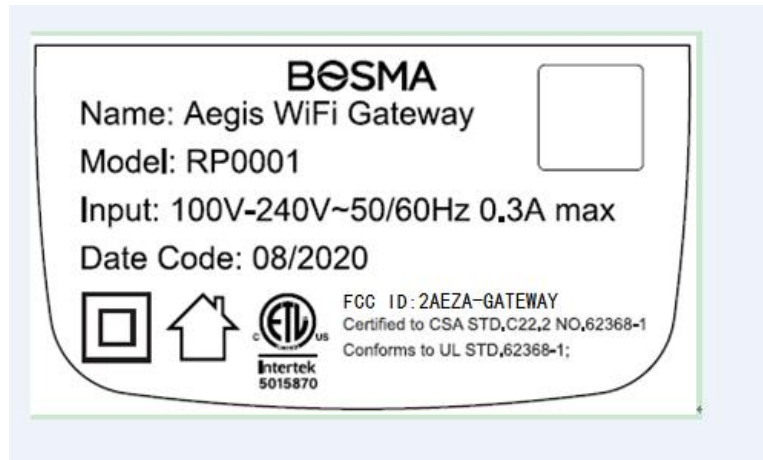

LABEL AND LOCATION

(Size: L5.0cm x 2.8cm)

Material: Tagboard
Glue: adhesive sticker
Font color: White
Label color: Black