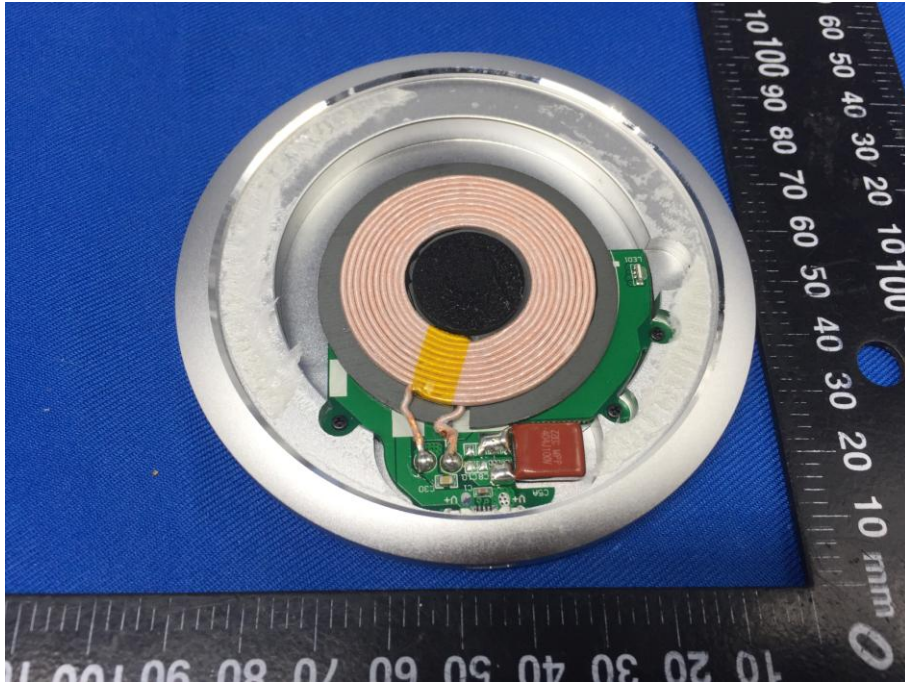

Appendix B: Photographs of EUT

Product: JOWAY Wireless Charge

Model: JW09

Internal Photos

Antenna