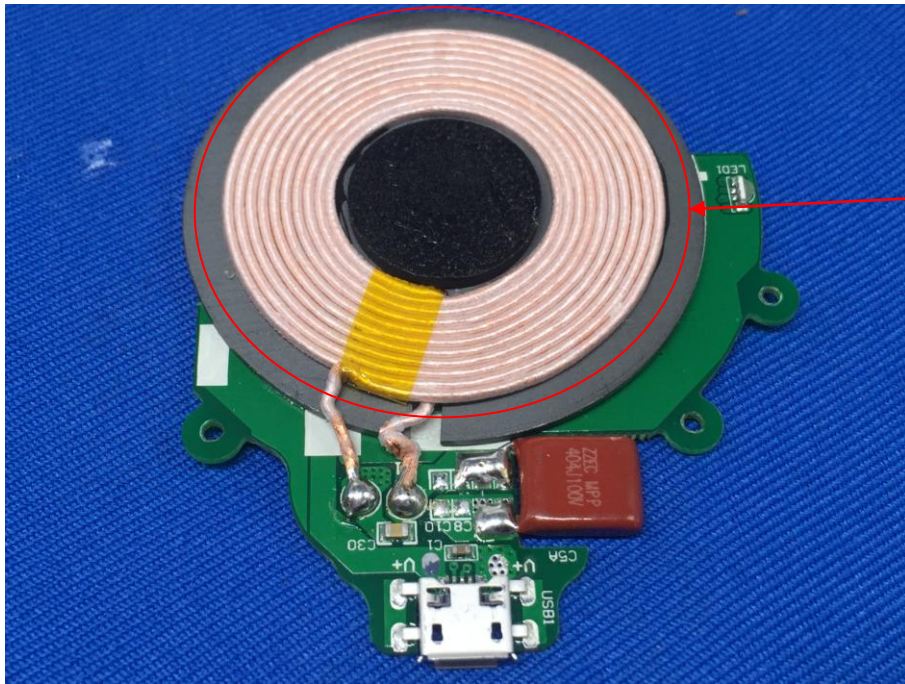

Appendix B: Photographs of EUT

Product: JOWAY Wireless Charge

Model: JW09

Internal Photos

Antenna