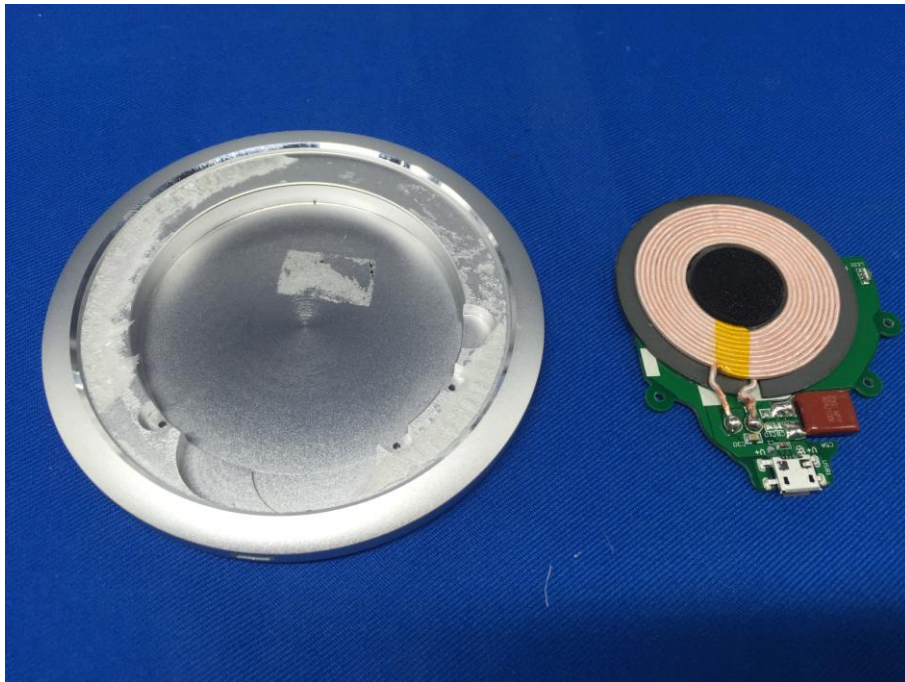

Appendix B: Photographs of EUT

Product: JOWAY Wireless Charge

Model: JW09

Internal Photos

Antenna