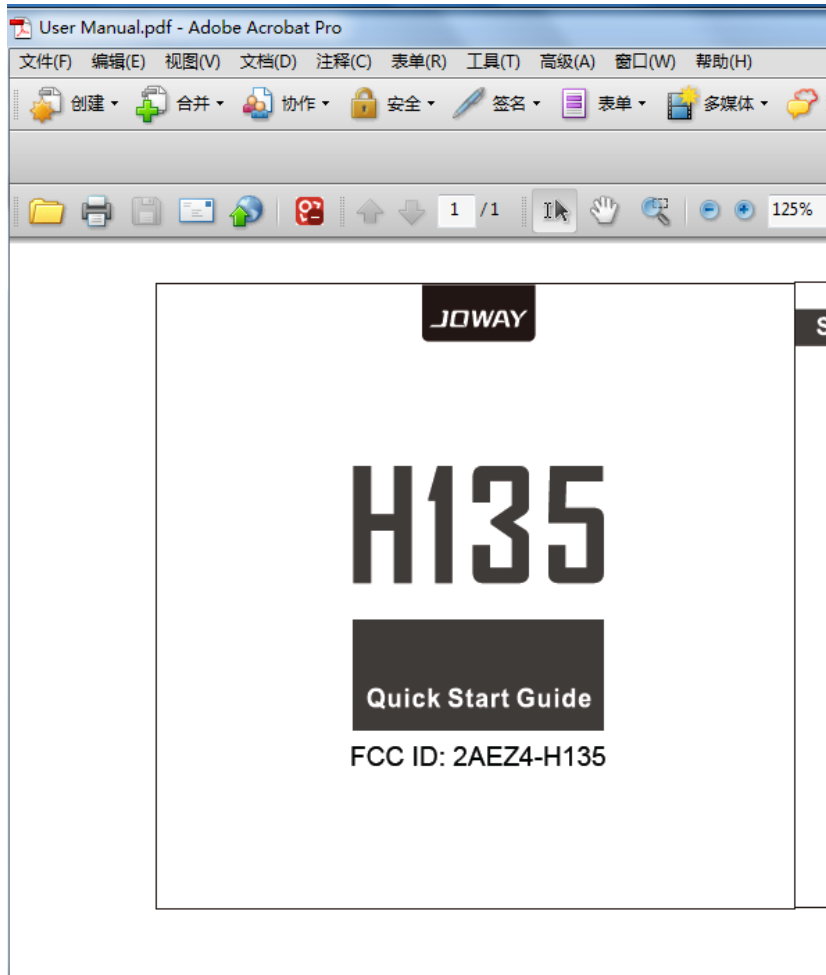

FCC Label

The FCC ID number is located on the front page of the instruction sheet