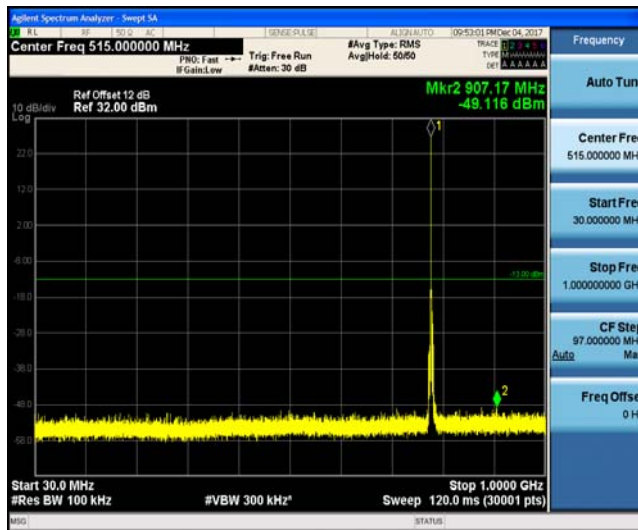

Band13_5MHz_16QAM_23255_1RB#0