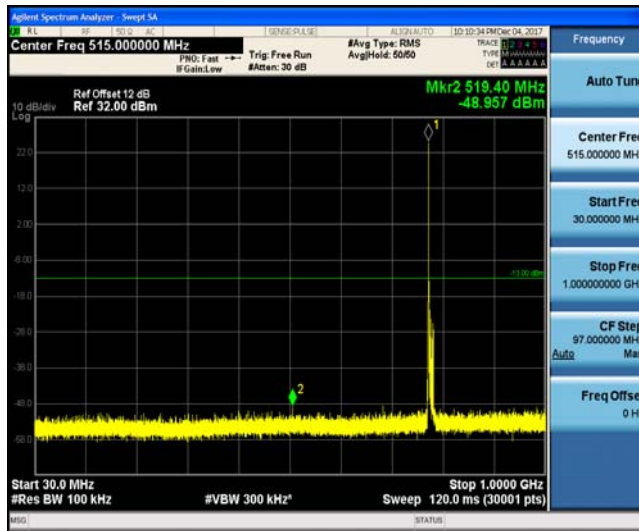

Band13_10MHz_QPSK_23230_1RB#0

Band13_10MHz_QPSK_23230_1RB#0

Band13_10MHz_16QAM_23230_1RB#0

Band13_10MHz_16QAM_23230_1RB#0

Appendix F: Frequency Stability

Test Result

Voltage										
Band	Bandwidth	Modulation	Channel	RB Configure	Voltage [Vdc]	Temperature (°C)	Deviation (Hz)	Deviation (ppm)	Limit (ppm)	Verdict
Band2	1.4MHz	QPSK	18607	6RB#0	VL	NT	-6.15	-0.003323	±2.5	PASS
Band2	1.4MHz	QPSK	18607	6RB#0	VN	NT	-6.05	-0.003269	±2.5	PASS
Band2	1.4MHz	QPSK	18607	6RB#0	VH	NT	-7.57	-0.004090	±2.5	PASS
Band2	1.4MHz	QPSK	18900	6RB#0	VL	NT	-7.94	-0.004223	±2.5	PASS
Band2	1.4MHz	QPSK	18900	6RB#0	VN	NT	-5.89	-0.003133	±2.5	PASS
Band2	1.4MHz	QPSK	18900	6RB#0	VH	NT	-6.84	-0.003638	±2.5	PASS
Band2	1.4MHz	QPSK	19193	6RB#0	VL	NT	-5.65	-0.002959	±2.5	PASS
Band2	1.4MHz	QPSK	19193	6RB#0	VN	NT	4.33	0.002268	±2.5	PASS
Band2	1.4MHz	QPSK	19193	6RB#0	VH	NT	-6.02	-0.003153	±2.5	PASS
Band2	1.4MHz	16QAM	18607	6RB#0	VL	NT	-8.43	-0.004555	±2.5	PASS
Band2	1.4MHz	16QAM	18607	6RB#0	VN	NT	21.67	0.011709	±2.5	PASS
Band2	1.4MHz	16QAM	18607	6RB#0	VH	NT	19.51	0.010542	±2.5	PASS
Band2	1.4MHz	16QAM	18900	6RB#0	VL	NT	-10.74	-0.005713	±2.5	PASS
Band2	1.4MHz	16QAM	18900	6RB#0	VN	NT	23.15	0.012314	±2.5	PASS
Band2	1.4MHz	16QAM	18900	6RB#0	VH	NT	14.00	0.007447	±2.5	PASS
Band2	1.4MHz	16QAM	19193	6RB#0	VL	NT	-5.78	-0.003027	±2.5	PASS
Band2	1.4MHz	16QAM	19193	6RB#0	VN	NT	20.21	0.010585	±2.5	PASS
Band2	1.4MHz	16QAM	19193	6RB#0	VH	NT	-6.65	-0.003483	±2.5	PASS
Band2	3MHz	QPSK	18615	15RB#0	VL	NT	-6.42	-0.003467	±2.5	PASS
Band2	3MHz	QPSK	18615	15RB#0	VN	NT	-5.98	-0.003230	±2.5	PASS
Band2	3MHz	QPSK	18615	15RB#0	VH	NT	-6.87	-0.003711	±2.5	PASS
Band2	3MHz	QPSK	18900	15RB#0	VL	NT	-7.70	-0.004096	±2.5	PASS
Band2	3MHz	QPSK	18900	15RB#0	VN	NT	-8.83	-0.004697	±2.5	PASS
Band2	3MHz	QPSK	18900	15RB#0	VH	NT	-9.48	-0.005043	±2.5	PASS
Band2	3MHz	QPSK	19185	15RB#0	VL	NT	5.52	0.002892	±2.5	PASS
Band2	3MHz	QPSK	19185	15RB#0	VN	NT	-5.85	-0.003065	±2.5	PASS
Band2	3MHz	QPSK	19185	15RB#0	VH	NT	-5.34	-0.002798	±2.5	PASS
Band2	3MHz	16QAM	18615	15RB#0	VL	NT	-8.31	-0.004488	±2.5	PASS
Band2	3MHz	16QAM	18615	15RB#0	VN	NT	-9.21	-0.004974	±2.5	PASS
Band2	3MHz	16QAM	18615	15RB#0	VH	NT	-8.21	-0.004434	±2.5	PASS
Band2	3MHz	16QAM	18900	15RB#0	VL	NT	-7.84	-0.004170	±2.5	PASS
Band2	3MHz	16QAM	18900	15RB#0	VN	NT	-8.64	-0.004596	±2.5	PASS
Band2	3MHz	16QAM	18900	15RB#0	VH	NT	-8.35	-0.004441	±2.5	PASS
Band2	3MHz	16QAM	19185	15RB#0	VL	NT	5.65	0.002960	±2.5	PASS
Band2	3MHz	16QAM	19185	15RB#0	VN	NT	-5.22	-0.002735	±2.5	PASS
Band2	3MHz	16QAM	19185	15RB#0	VH	NT	3.91	0.002049	±2.5	PASS
Band2	5MHz	QPSK	18625	25RB#0	VL	NT	-5.11	-0.002758	±2.5	PASS
Band2	5MHz	QPSK	18625	25RB#0	VN	NT	-7.24	-0.003908	±2.5	PASS
Band2	5MHz	QPSK	18625	25RB#0	VH	NT	-7.78	-0.004200	±2.5	PASS
Band2	5MHz	QPSK	18900	25RB#0	VL	NT	-9.31	-0.004952	±2.5	PASS
Band2	5MHz	QPSK	18900	25RB#0	VN	NT	-7.58	-0.004032	±2.5	PASS