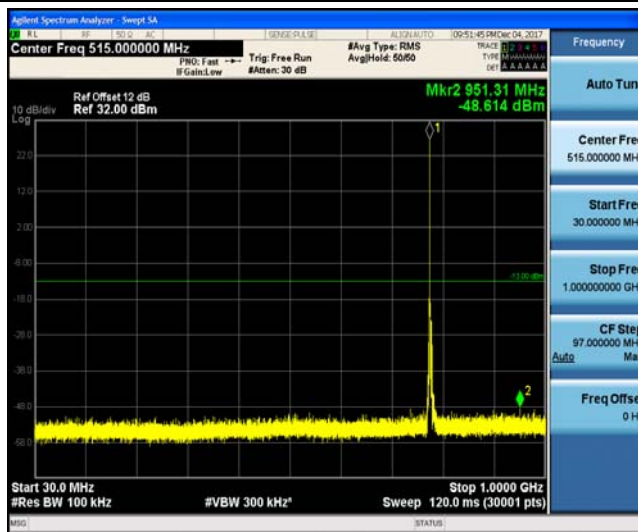

Band13_5MHz_16QAM_23230_1RB#0