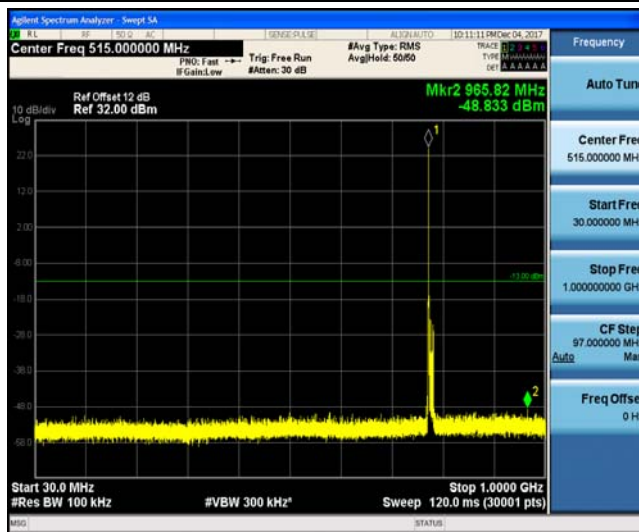

Band13_10MHz_QPSK_23230_1RB#0

Band13_10MHz_QPSK_23230_1RB#0

Band13_10MHz_16QAM_23230_1RB#0

Band13_10MHz_16QAM_23230_1RB#0

Appendix F: Frequency Stability

Test Result

Voltage										
Band	Bandwidth	Modulation	Channel	RB Configure	Voltage [Vdc]	Temperature (°C)	Deviation (Hz)	Deviation (ppm)	Limit (ppm)	Verdict
Band2	1.4MHz	QPSK	18607	6RB#0	VL	NT	-6.15	-0.003323	±2.5	PASS
Band2	1.4MHz	QPSK	18607	6RB#0	VN	NT	-6.05	-0.003269	±2.5	PASS
Band2	1.4MHz	QPSK	18607	6RB#0	VH	NT	-7.57	-0.004090	±2.5	PASS
Band2	1.4MHz	QPSK	18900	6RB#0	VL	NT	-7.94	-0.004223	±2.5	PASS
Band2	1.4MHz	QPSK	18900	6RB#0	VN	NT	-5.89	-0.003133	±2.5	PASS
Band2	1.4MHz	QPSK	18900	6RB#0	VH	NT	-6.84	-0.003638	±2.5	PASS
Band2	1.4MHz	QPSK	19193	6RB#0	VL	NT	-5.65	-0.002959	±2.5	PASS
Band2	1.4MHz	QPSK	19193	6RB#0	VN	NT	4.33	0.002268	±2.5	PASS
Band2	1.4MHz	QPSK	19193	6RB#0	VH	NT	-6.02	-0.003153	±2.5	PASS
Band2	1.4MHz	16QAM	18607	6RB#0	VL	NT	-8.43	-0.004555	±2.5	PASS
Band2	1.4MHz	16QAM	18607	6RB#0	VN	NT	21.67	0.011709	±2.5	PASS
Band2	1.4MHz	16QAM	18607	6RB#0	VH	NT	19.51	0.010542	±2.5	PASS
Band2	1.4MHz	16QAM	18900	6RB#0	VL	NT	-10.74	-0.005713	±2.5	PASS
Band2	1.4MHz	16QAM	18900	6RB#0	VN	NT	23.15	0.012314	±2.5	PASS
Band2	1.4MHz	16QAM	18900	6RB#0	VH	NT	14.00	0.007447	±2.5	PASS
Band2	1.4MHz	16QAM	19193	6RB#0	VL	NT	-5.78	-0.003027	±2.5	PASS
Band2	1.4MHz	16QAM	19193	6RB#0	VN	NT	20.21	0.010585	±2.5	PASS
Band2	1.4MHz	16QAM	19193	6RB#0	VH	NT	-6.65	-0.003483	±2.5	PASS
Band2	3MHz	QPSK	18615	15RB#0	VL	NT	-6.42	-0.003467	±2.5	PASS
Band2	3MHz	QPSK	18615	15RB#0	VN	NT	-5.98	-0.003230	±2.5	PASS
Band2	3MHz	QPSK	18615	15RB#0	VH	NT	-6.87	-0.003711	±2.5	PASS
Band2	3MHz	QPSK	18900	15RB#0	VL	NT	-7.70	-0.004096	±2.5	PASS
Band2	3MHz	QPSK	18900	15RB#0	VN	NT	-8.83	-0.004697	±2.5	PASS
Band2	3MHz	QPSK	18900	15RB#0	VH	NT	-9.48	-0.005043	±2.5	PASS
Band2	3MHz	QPSK	19185	15RB#0	VL	NT	5.52	0.002892	±2.5	PASS
Band2	3MHz	QPSK	19185	15RB#0	VN	NT	-5.85	-0.003065	±2.5	PASS
Band2	3MHz	QPSK	19185	15RB#0	VH	NT	-5.34	-0.002798	±2.5	PASS
Band2	3MHz	16QAM	18615	15RB#0	VL	NT	-8.31	-0.004488	±2.5	PASS
Band2	3MHz	16QAM	18615	15RB#0	VN	NT	-9.21	-0.004974	±2.5	PASS
Band2	3MHz	16QAM	18615	15RB#0	VH	NT	-8.21	-0.004434	±2.5	PASS
Band2	3MHz	16QAM	18900	15RB#0	VL	NT	-7.84	-0.004170	±2.5	PASS
Band2	3MHz	16QAM	18900	15RB#0	VN	NT	-8.64	-0.004596	±2.5	PASS
Band2	3MHz	16QAM	18900	15RB#0	VH	NT	-8.35	-0.004441	±2.5	PASS
Band2	3MHz	16QAM	19185	15RB#0	VL	NT	5.65	0.002960	±2.5	PASS
Band2	3MHz	16QAM	19185	15RB#0	VN	NT	-5.22	-0.002735	±2.5	PASS
Band2	3MHz	16QAM	19185	15RB#0	VH	NT	3.91	0.002049	±2.5	PASS
Band2	5MHz	QPSK	18625	25RB#0	VL	NT	-5.11	-0.002758	±2.5	PASS
Band2	5MHz	QPSK	18625	25RB#0	VN	NT	-7.24	-0.003908	±2.5	PASS
Band2	5MHz	QPSK	18625	25RB#0	VH	NT	-7.78	-0.004200	±2.5	PASS
Band2	5MHz	QPSK	18900	25RB#0	VL	NT	-9.31	-0.004952	±2.5	PASS
Band2	5MHz	QPSK	18900	25RB#0	VN	NT	-7.58	-0.004032	±2.5	PASS