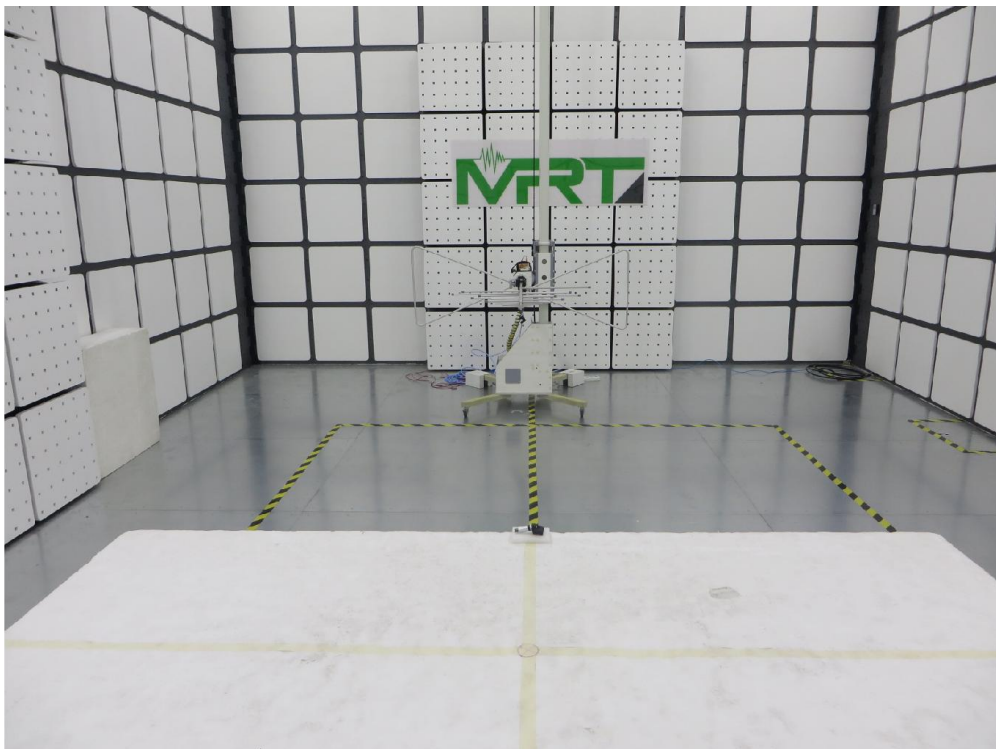

FCC Part15.225 Test Setup Photo

Description: Front view of Conducted Emission Test Setup

Description: Back view of Conducted Emission Test Setup

Description: Radiated Emission Test Setup for 9kHz ~ 30MHz

Description: Radiated Emission Test Setup for 30MHz ~ 1GHz

FCC Part15.247 / 15.249 / 15.407 Test Setup Photo

Description: Front view of Conducted Emission Test Setup

Description: Back view of Conducted Emission Test Setup