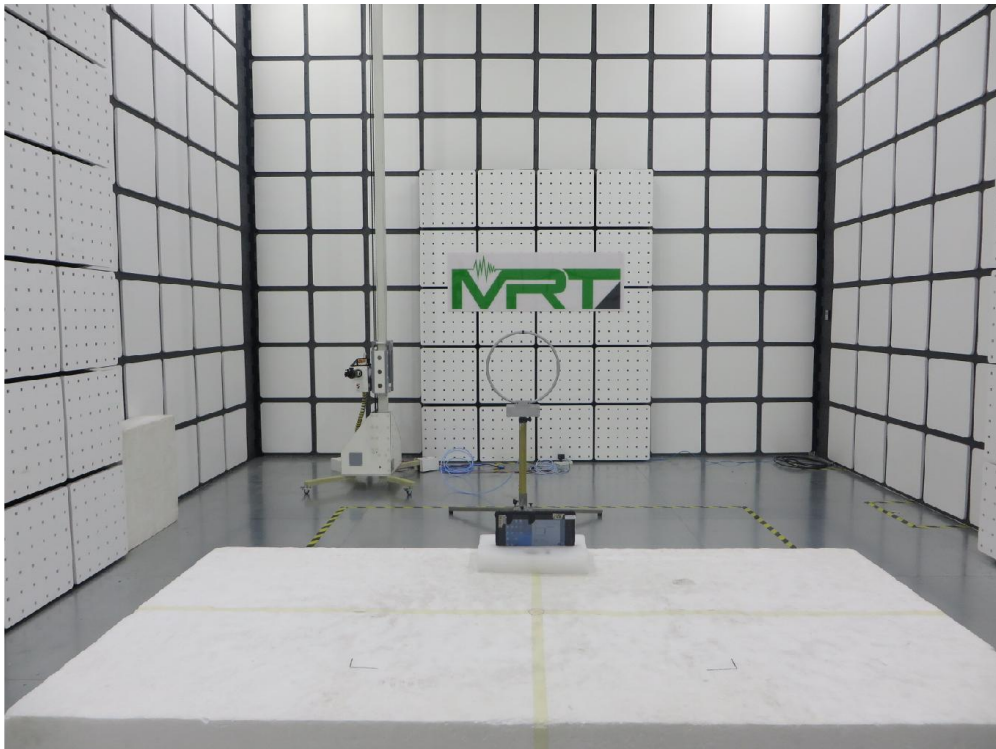

FCC Part15.225 Test Setup Photo

Description: Front view of Conducted Emission Test Setup

Description: Back view of Conducted Emission Test Setup

Description: Radiated Emission Test Setup for 9kHz ~ 30MHz

Description: Radiated Emission Test Setup for 30MHz ~ 1GHz

FCC Part15.247 / 15.249 / 15.407 Test Setup Photo

Description: Front view of Conducted Emission Test Setup

Description: Back view of Conducted Emission Test Setup

Description: Radiated Emission Test Setup for 9kHz ~ 30MHz

Description: Radiated Emission Test Setup for 30MHz ~ 1GHz

Description: Radiated Emission Test Setup for 1GHz ~ 40GHz

FCC Part15.407 DFS Test Setup Photo