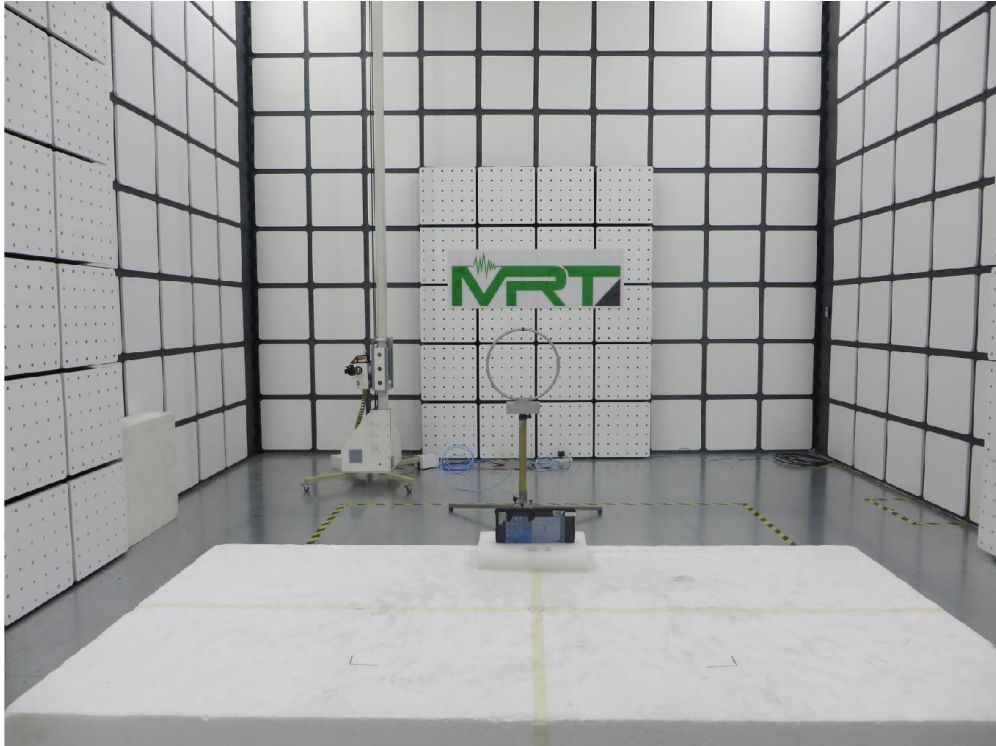

FCC Part15.225 Test Setup Photo

Description: Front view of Conducted Emission Test Setup

Description: Back view of Conducted Emission Test Setup

Description: Radiated Emission Test Setup for 9kHz ~ 30MHz

Description: Radiated Emission Test Setup for 30MHz ~ 1GHz

FCC Part15.247 / 15.249 / 15.407 Test Setup Photo

Description: Front view of Conducted Emission Test Setup

Description: Back view of Conducted Emission Test Setup

Description: Radiated Emission Test Setup for 9kHz ~ 30MHz

Description: Radiated Emission Test Setup for 30MHz ~ 1GHz

Description: Radiated Emission Test Setup for 1GHz ~ 40GHz

FCC Part15.407 DFS Test Setup Photo

Description: Test Setup Photo

FCC Part 22 / Part 27 Test Setup Photo

Description: Radiated Emission Test Setup for 30MHz ~ 1GHz

Description: Radiated Emission Test Setup for 1GHz ~ 25GHz