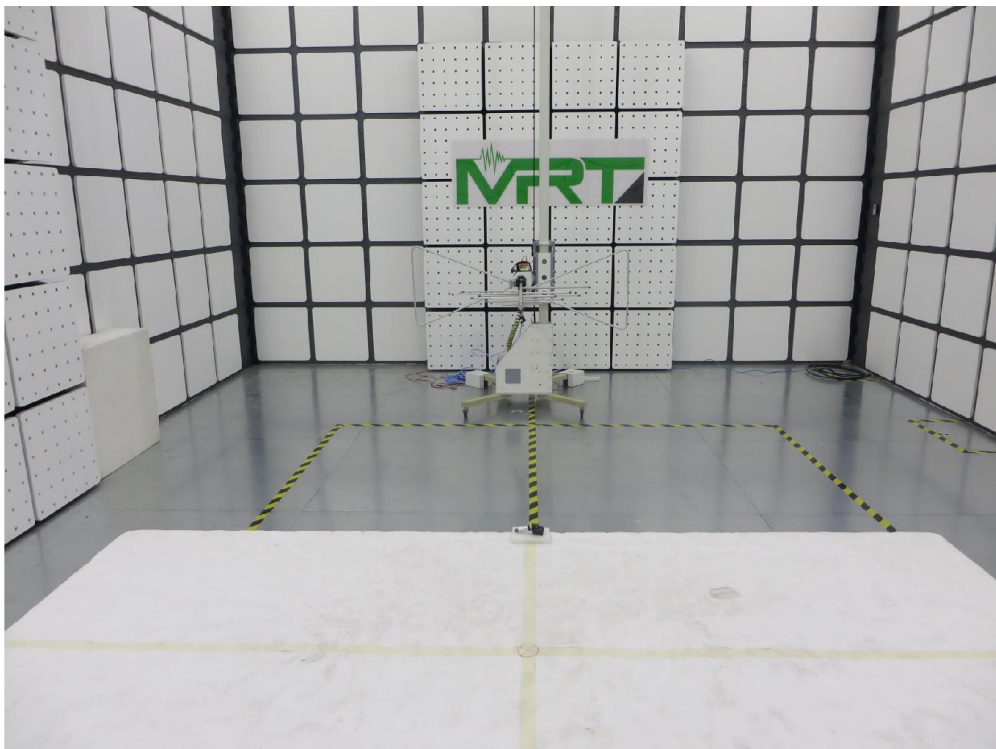

FCC Part15.225 Test Setup Photo

Description: Front view of Conducted Emission Test Setup

Description: Back view of Conducted Emission Test Setup

Description: Radiated Emission Test Setup for 9kHz ~ 30MHz

Description: Radiated Emission Test Setup for 30MHz ~ 1GHz

FCC Part15.247 / 15.249 / 15.407 Test Setup Photo

Description: Front view of Conducted Emission Test Setup

Description: Back view of Conducted Emission Test Setup

Description: Radiated Emission Test Setup for 9kHz ~ 30MHz

Description: Radiated Emission Test Setup for 30MHz ~ 1GHz

Description: Radiated Emission Test Setup for 1GHz ~ 40GHz

FCC Part15.407 DFS Test Setup Photo