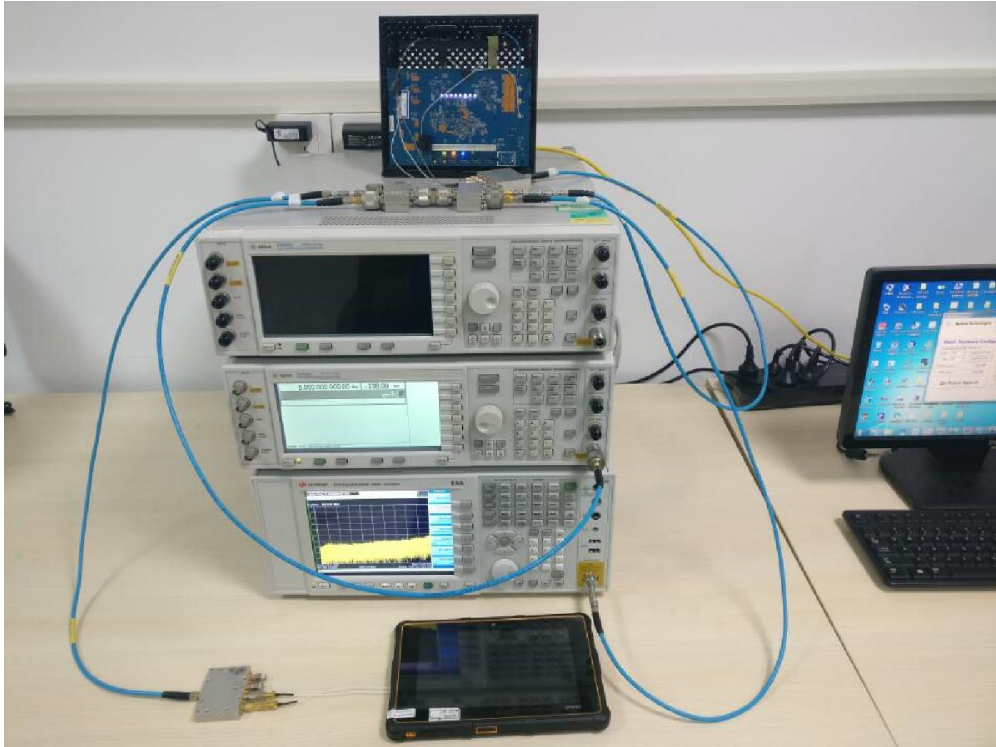

FCC Part15.225 Test Setup Photo

Description: Front view of Conducted Emission Test Setup

Description: Back view of Conducted Emission Test Setup

Description: Radiated Emission Test Setup for 9kHz ~ 30MHz

Description: Radiated Emission Test Setup for 30MHz ~ 1GHz

FCC Part15.247 / 15.249 / 15.407 Test Setup Photo

Description: Front view of Conducted Emission Test Setup

Description: Back view of Conducted Emission Test Setup

Description: Radiated Emission Test Setup for 9kHz ~ 30MHz

Description: Radiated Emission Test Setup for 30MHz ~ 1GHz

Description: Radiated Emission Test Setup for 1GHz ~ 40GHz

FCC Part15.407 DFS Test Setup Photo

Description: Test Setup Photo

FCC Part 22 / Part 27 Test Setup Photo

Description: Radiated Emission Test Setup for 30MHz ~ 1GHz

Description: Radiated Emission Test Setup for 1GHz ~ 25GHz