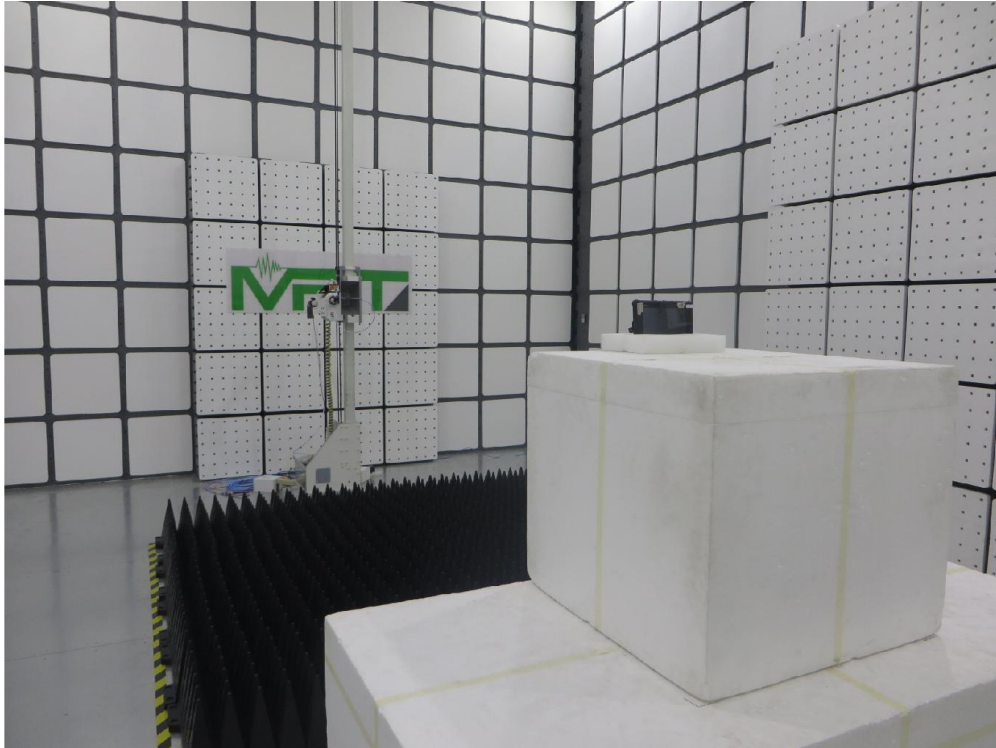

FCC Part15.225 Test Setup Photo

Description: Front view of Conducted Emission Test Setup

Description: Back view of Conducted Emission Test Setup

Description: Radiated Emission Test Setup for 9kHz ~ 30MHz

Description: Radiated Emission Test Setup for 30MHz ~ 1GHz

FCC Part15.247 / 15.249 / 15.407 Test Setup Photo

Description: Front view of Conducted Emission Test Setup

Description: Back view of Conducted Emission Test Setup

Description: Radiated Emission Test Setup for 9kHz ~ 30MHz

Description: Radiated Emission Test Setup for 30MHz ~ 1GHz

Description: Radiated Emission Test Setup for 1GHz ~ 40GHz

FCC Part15.407 DFS Test Setup Photo