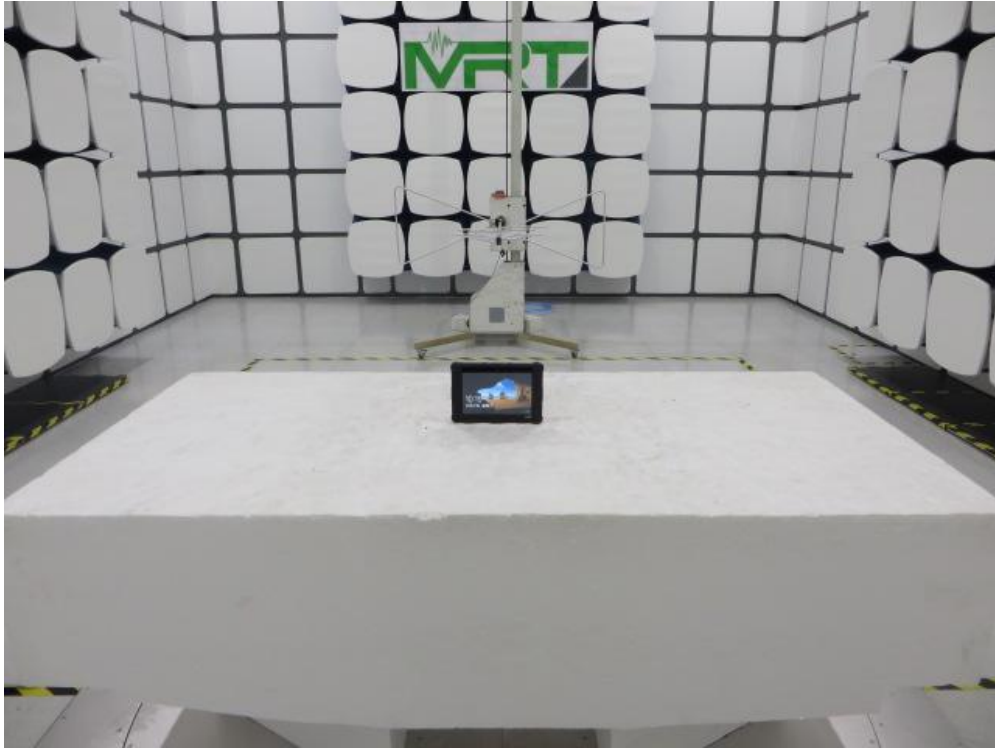

FCC Part15.225 Test Setup Photo

Description: Front view of Conducted Emission Test Setup

Description: Back view of Conducted Emission Test Setup

Description: Radiated Emission Test Setup for 9kHz ~ 30MHz

Description: Radiated Emission Test Setup for 30MHz ~ 1GHz

FCC Part15.247 / 15.249 / 15.407 Test Setup Photo

Description: Front view of Conducted Emission Test Setup

Description: Back view of Conducted Emission Test Setup

Description: Radiated Emission Test Setup for 9kHz ~ 30MHz

Description: Radiated Emission Test Setup for 30MHz ~ 1GHz

Description: Radiated Emission Test Setup for 1GHz ~ 40GHz

FCC Part15.407 DFS Test Setup Photo

Description: Test Setup Photo

FCC Part 22 / Part 27 Test Setup Photo

Description: Radiated Emission Test Setup for 30MHz ~ 1GHz

Description: Radiated Emission Test Setup for 1GHz ~ 25GHz