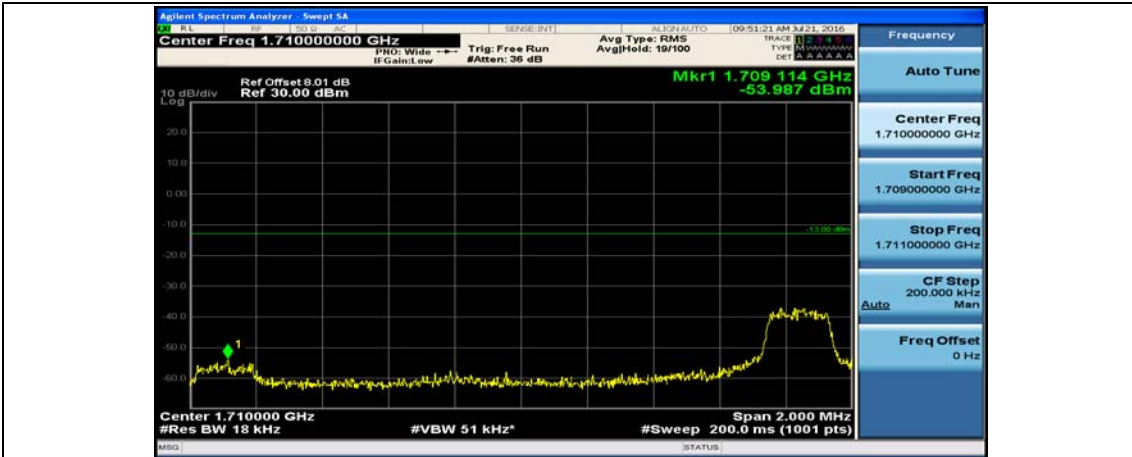

Channel Bandwidth: 10 MHz_HCH_16QAM_1RB#0

Channel Bandwidth: 10 MHz_HCH_16QAM_1RB#24

Channel Bandwidth: 10 MHz_HCH_16QAM_1RB#49

Channel Bandwidth: 10 MHz_HCH_16QAM_25RB#0

Channel Bandwidth: 15 MHz

(Channel Bandwidth:15 MHz)_LCH_QPSK_1RB#0

(Channel Bandwidth:15 MHz)_LCH_QPSK_1RB#37

(Channel Bandwidth:15 MHz)_LCH_QPSK_1RB#74

(Channel Bandwidth:15 MHz)_LCH_QPSK_37RB#0

(Channel Bandwidth:15 MHz)_LCH_QPSK_37RB#18

(Channel Bandwidth:15 MHz)_LCH_QPSK_37RB#38