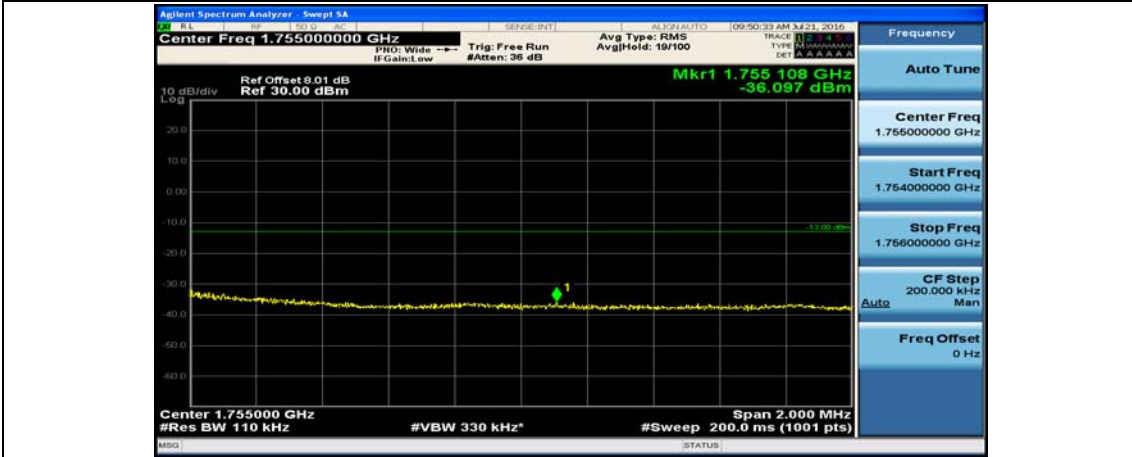

Channel Bandwidth: 10 MHz_HCH_16QAM_1RB#0

Channel Bandwidth: 10 MHz_HCH_16QAM_1RB#24

Channel Bandwidth: 10 MHz_HCH_16QAM_1RB#49

Channel Bandwidth: 10 MHz_HCH_16QAM_25RB#0

Channel Bandwidth: 15 MHz

(Channel Bandwidth:15 MHz)_LCH_QPSK_1RB#0

(Channel Bandwidth:15 MHz)_LCH_QPSK_1RB#37

(Channel Bandwidth:15 MHz)_LCH_QPSK_1RB#74

(Channel Bandwidth:15 MHz)_LCH_QPSK_37RB#0

(Channel Bandwidth:15 MHz)_LCH_QPSK_37RB#18

(Channel Bandwidth:15 MHz)_LCH_QPSK_37RB#38