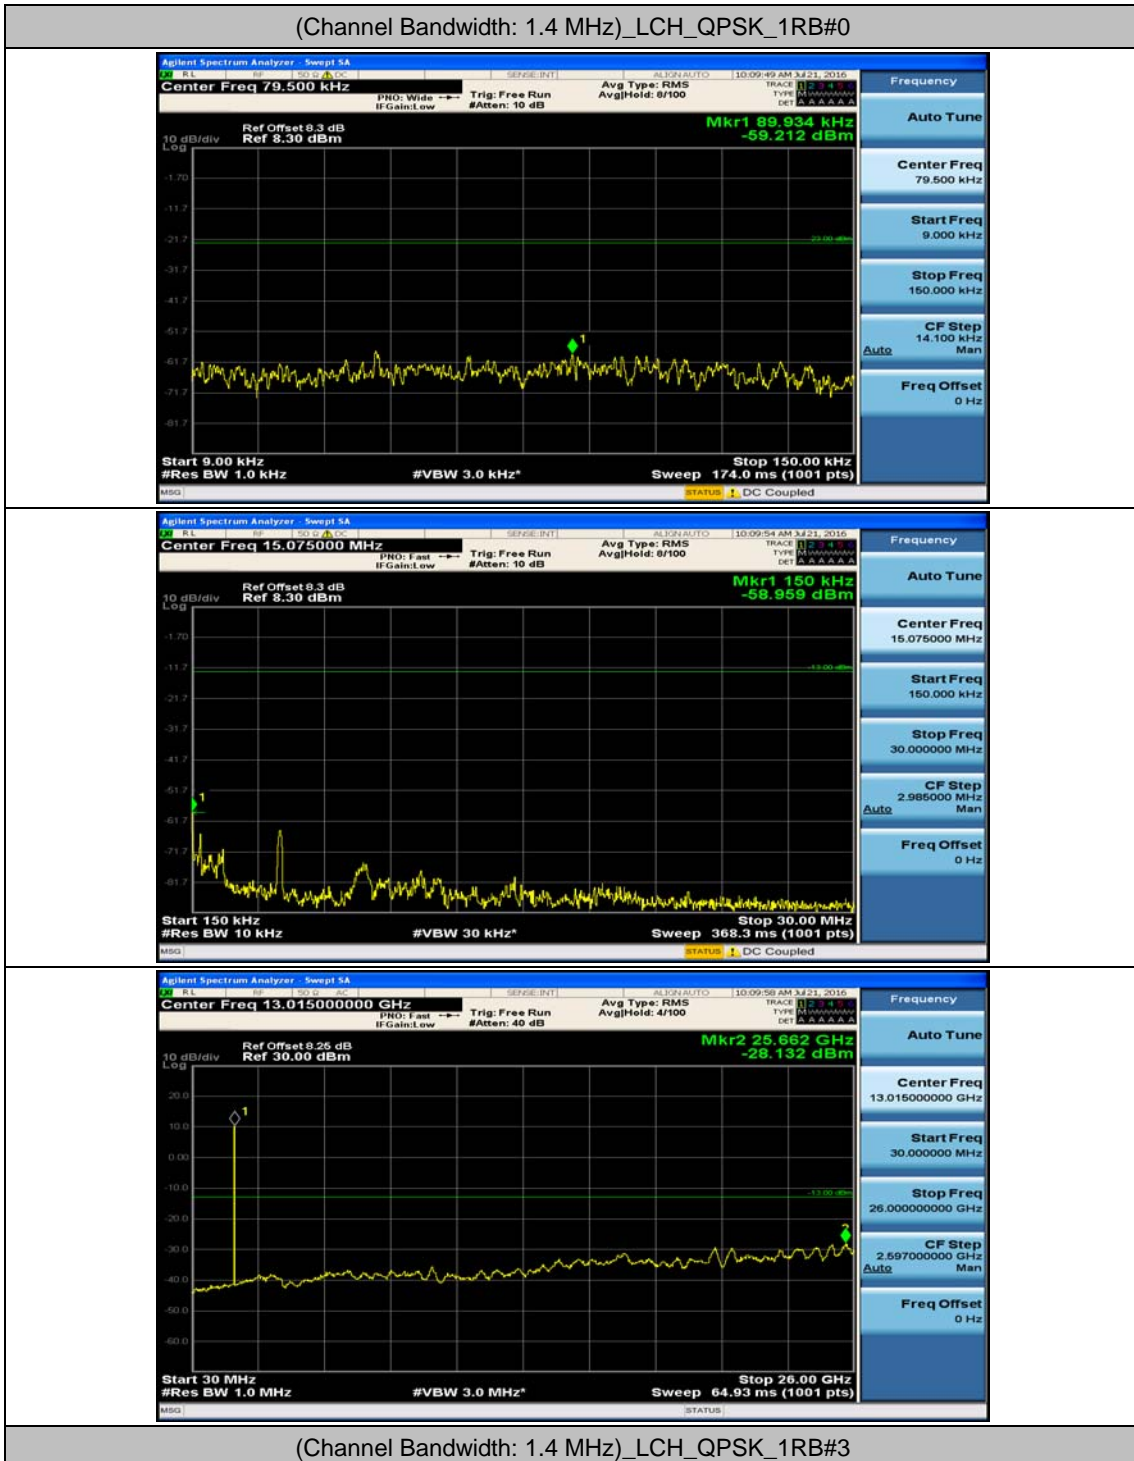

Appendix E: Conducted Spurious Emission

Test Graphs

Channel Bandwidth: 1.4 MHz