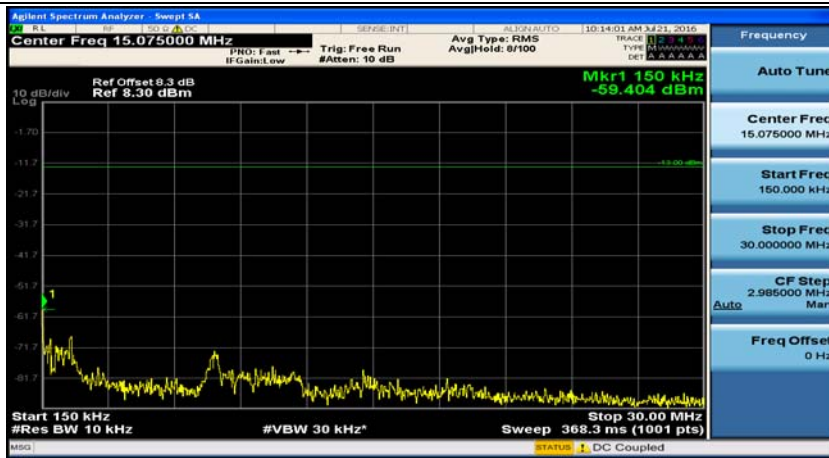

(Channel Bandwidth: 1.4 MHz)_LCH_16QAM_1RB#0

(Channel Bandwidth: 1.4 MHz)_LCH_16QAM_1RB#3

(Channel Bandwidth: 1.4 MHz)_MCH_16QAM_1RB#0

(Channel Bandwidth: 1.4 MHz)_MCH_16QAM_1RB#3

(Channel Bandwidth: 1.4 MHz)_HCH_16QAM_1RB#0