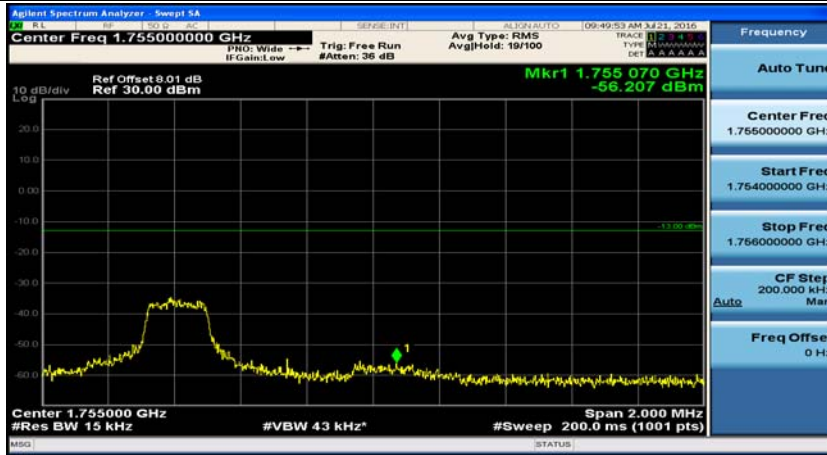

Channel Bandwidth: 10 MHz_HCH_16QAM_1RB#0

Channel Bandwidth: 10 MHz_HCH_16QAM_1RB#24

Channel Bandwidth: 10 MHz_HCH_16QAM_1RB#49

Channel Bandwidth: 10 MHz_HCH_16QAM_25RB#0

Channel Bandwidth: 15 MHz

(Channel Bandwidth:15 MHz)_LCH_QPSK_1RB#0

(Channel Bandwidth:15 MHz)_LCH_QPSK_1RB#37

(Channel Bandwidth:15 MHz)_LCH_QPSK_1RB#74

(Channel Bandwidth:15 MHz)_LCH_QPSK_37RB#0

(Channel Bandwidth:15 MHz)_LCH_QPSK_37RB#18

(Channel Bandwidth:15 MHz)_LCH_QPSK_37RB#38