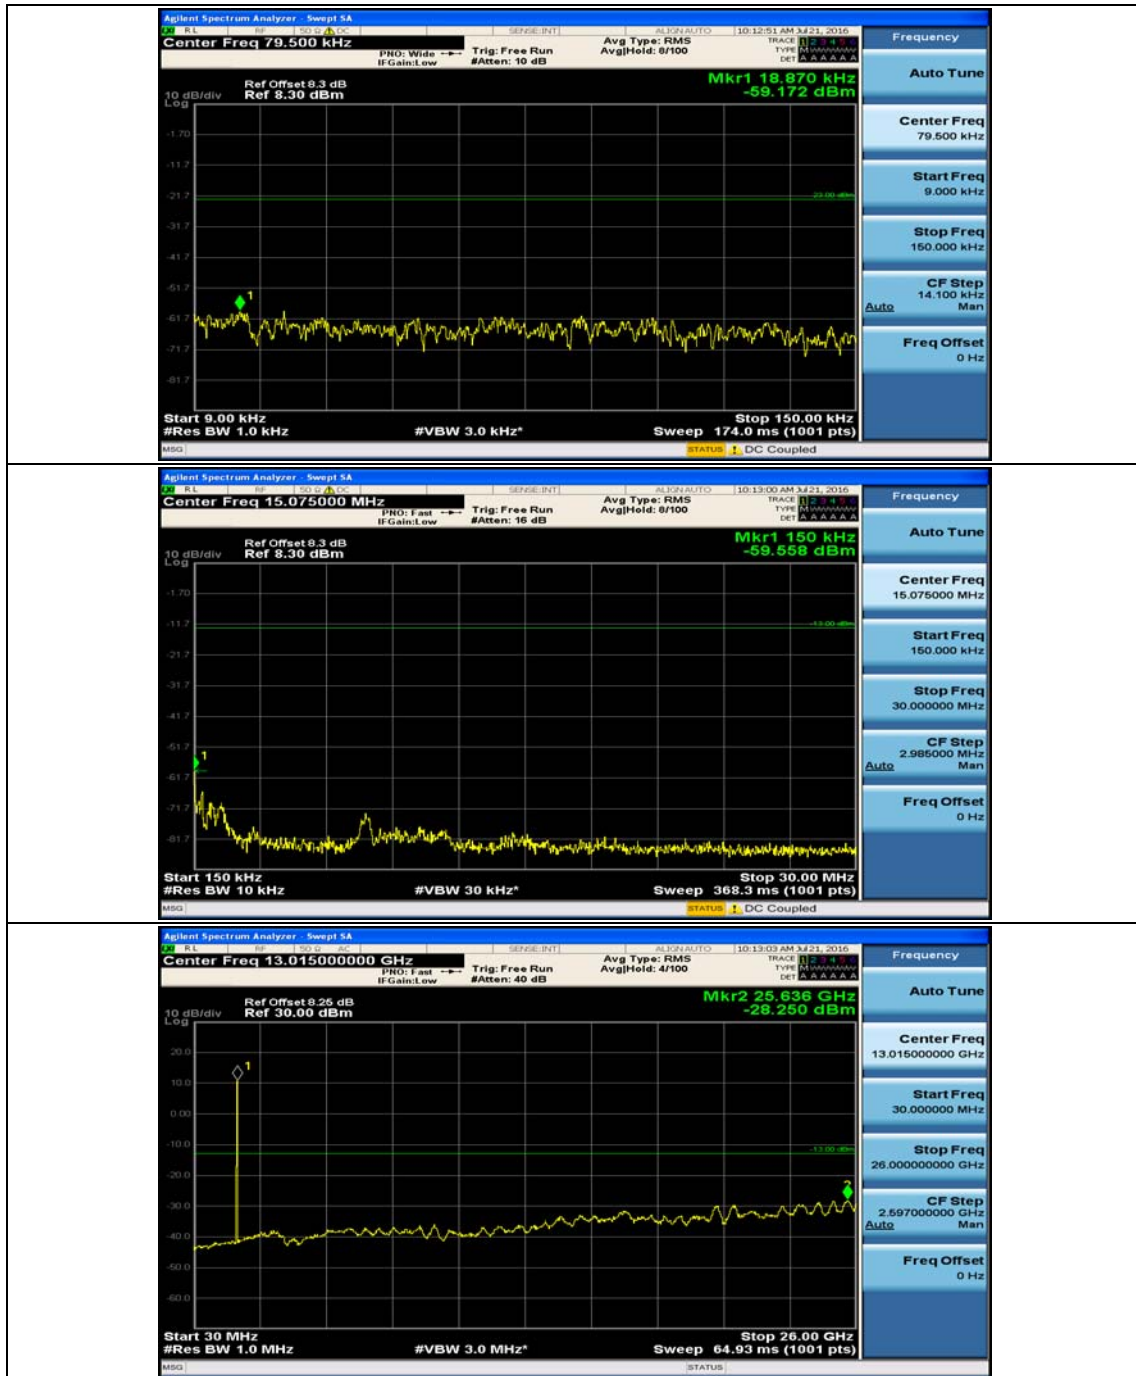

(Channel Bandwidth: 1.4 MHz)_LCH_16QAM_1RB#0

(Channel Bandwidth: 1.4 MHz)_LCH_16QAM_1RB#3

(Channel Bandwidth: 1.4 MHz)_MCH_16QAM_1RB#0

(Channel Bandwidth: 1.4 MHz)_MCH_16QAM_1RB#3

(Channel Bandwidth: 1.4 MHz)_HCH_16QAM_1RB#0