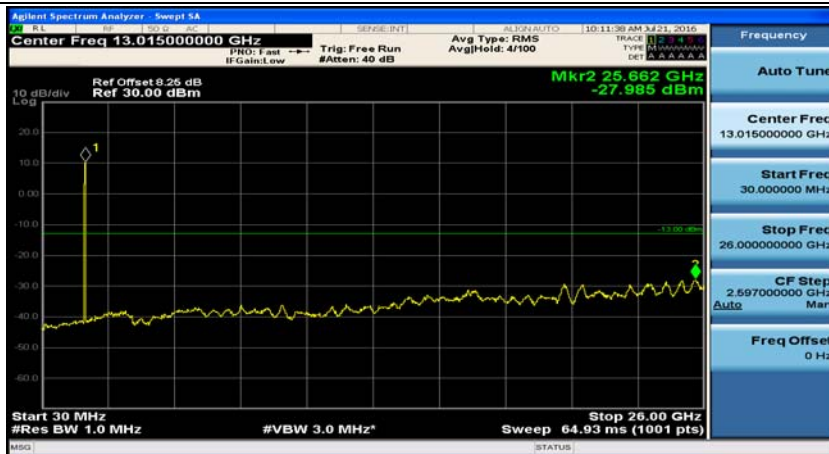

Test Graphs

Channel Bandwidth: 1.4 MHz

(Channel Bandwidth: 1.4 MHz)_MCH_QPSK_1RB#0

(Channel Bandwidth: 1.4 MHz)_MCH_QPSK_1RB#3

(Channel Bandwidth: 1.4 MHz)_HCH_QPSK_1RB#0

(Channel Bandwidth: 1.4 MHz)_HCH_QPSK_1RB#3