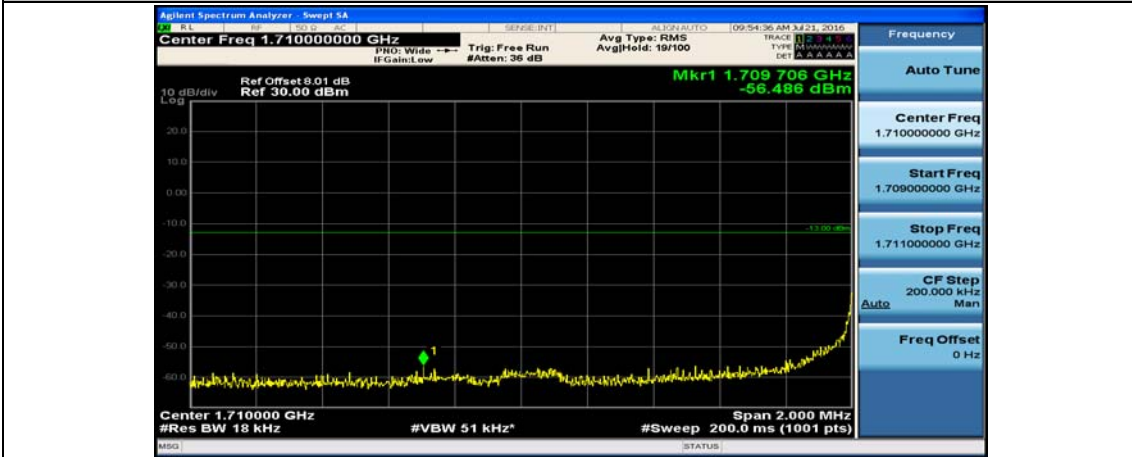

(Channel Bandwidth:15 MHz)_HCH_16QAM_37RB#38

(Channel Bandwidth:15 MHz)_HCH_16QAM_75RB#0

Channel Bandwidth: 20 MHz

(Channel Bandwidth:20 MHz)_LCH_QPSK_1RB#49

(Channel Bandwidth:20 MHz)_LCH_QPSK_1RB#99

(Channel Bandwidth:20 MHz)_LCH_QPSK_50RB#0