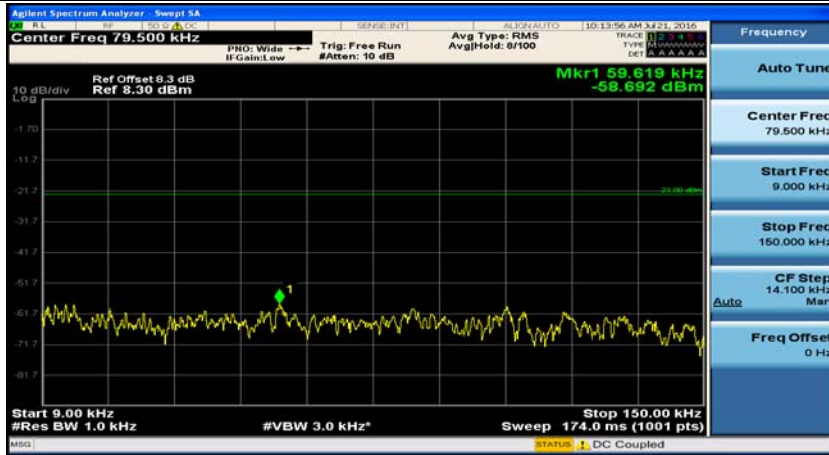

(Channel Bandwidth: 1.4 MHz)_LCH_16QAM_1RB#0

(Channel Bandwidth: 1.4 MHz)_LCH_16QAM_1RB#3

(Channel Bandwidth: 1.4 MHz)_MCH_16QAM_1RB#0

(Channel Bandwidth: 1.4 MHz)_MCH_16QAM_1RB#3

(Channel Bandwidth: 1.4 MHz)_HCH_16QAM_1RB#0