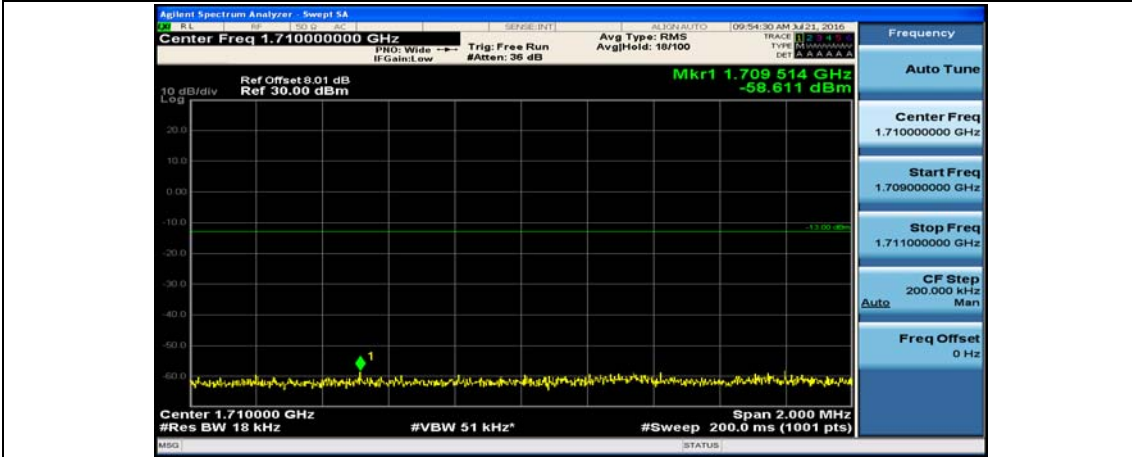

(Channel Bandwidth:15 MHz)_HCH_16QAM_37RB#38

(Channel Bandwidth:15 MHz)_HCH_16QAM_75RB#0

Channel Bandwidth: 20 MHz

(Channel Bandwidth:20 MHz)_LCH_QPSK_1RB#49

(Channel Bandwidth:20 MHz)_LCH_QPSK_1RB#99

(Channel Bandwidth:20 MHz)_LCH_QPSK_50RB#0