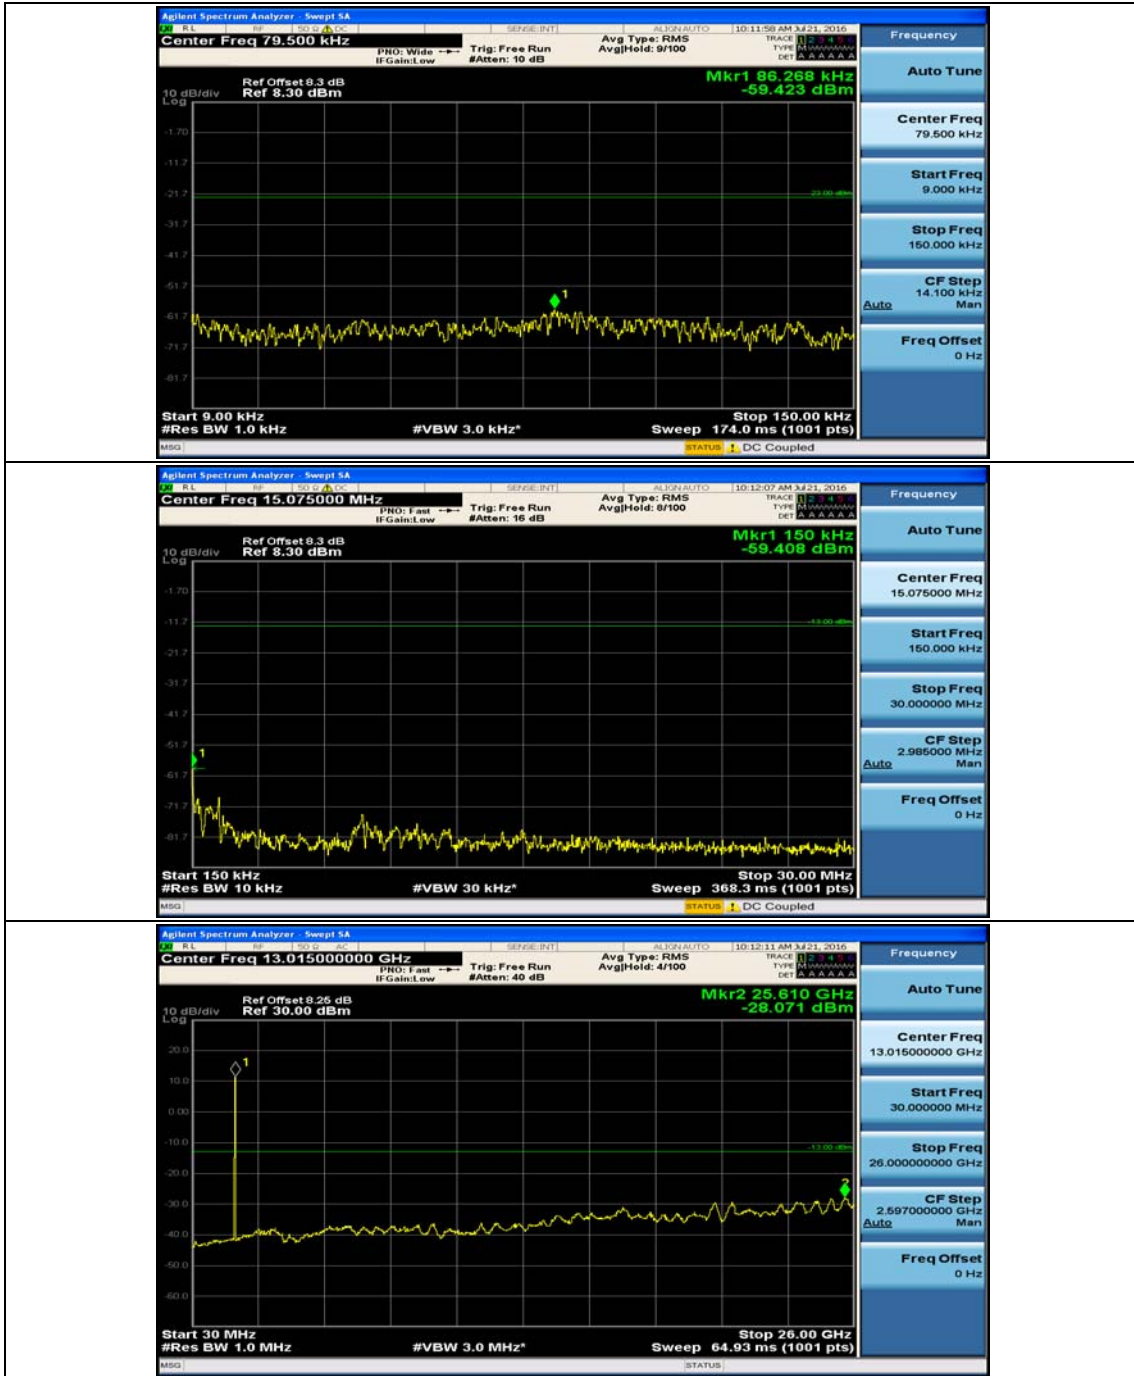

Test Graphs

Channel Bandwidth: 1.4 MHz

(Channel Bandwidth: 1.4 MHz)_MCH_QPSK_1RB#0

(Channel Bandwidth: 1.4 MHz)_MCH_QPSK_1RB#3

(Channel Bandwidth: 1.4 MHz)_HCH_QPSK_1RB#0

(Channel Bandwidth: 1.4 MHz)_HCH_QPSK_1RB#3