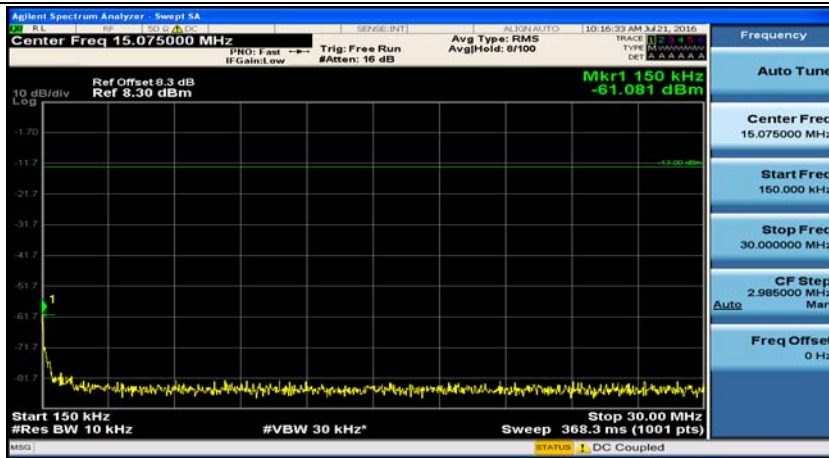

(Channel Bandwidth: 1.4 MHz)_HCH_16QAM_1RB#3

Channel Bandwidth: 3 MHz

(Channel Bandwidth: 3 MHz)_MCH_QPSK_1RB#0

(Channel Bandwidth: 3 MHz)_MCH_QPSK_1RB#7