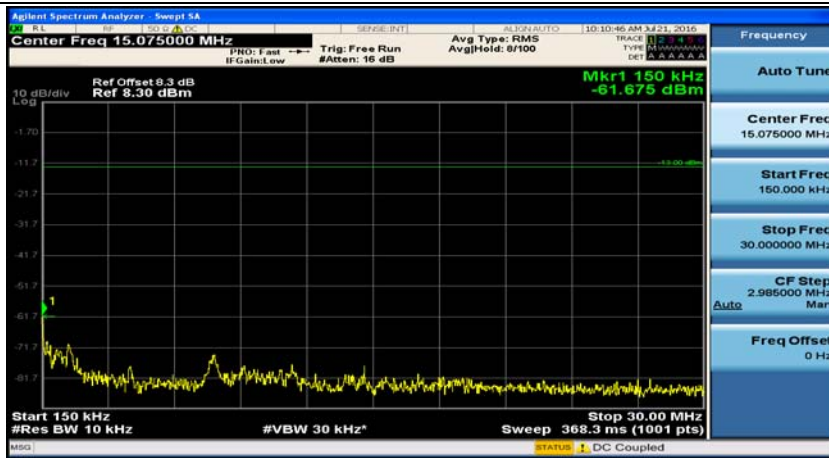

(Channel Bandwidth: 1.4 MHz)_LCH_16QAM_1RB#0