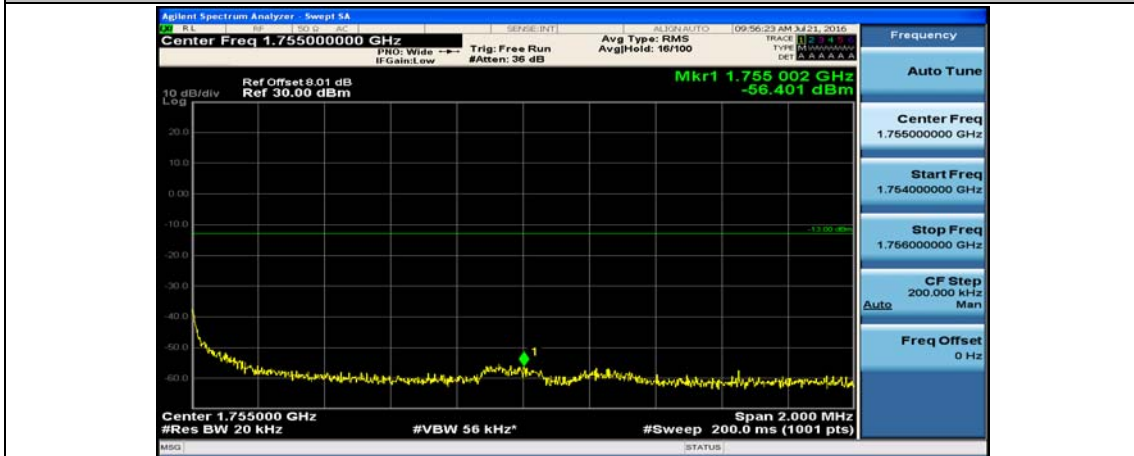

(Channel Bandwidth:20 MHz)_HCH_16QAM_1RB#0