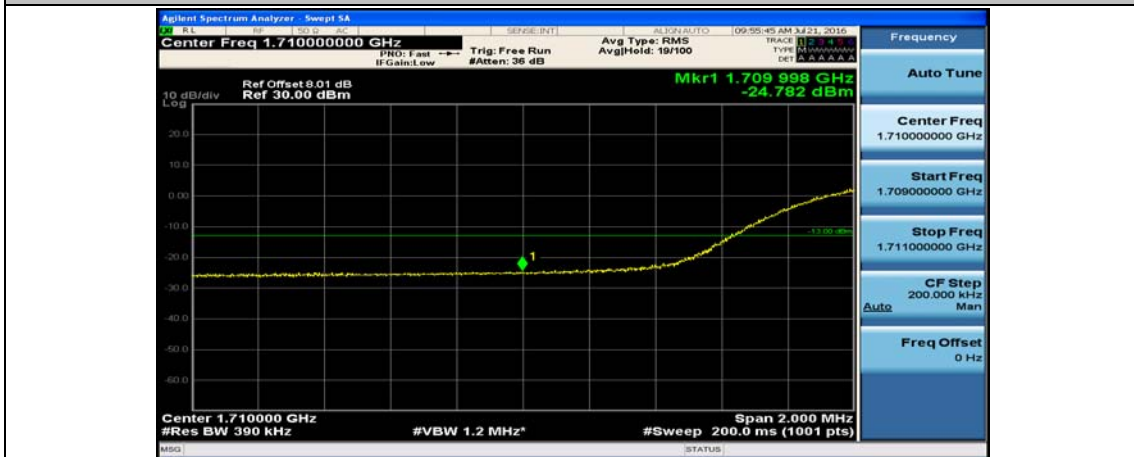

(Channel Bandwidth:20 MHz)_LCH_QPSK_100RB#0