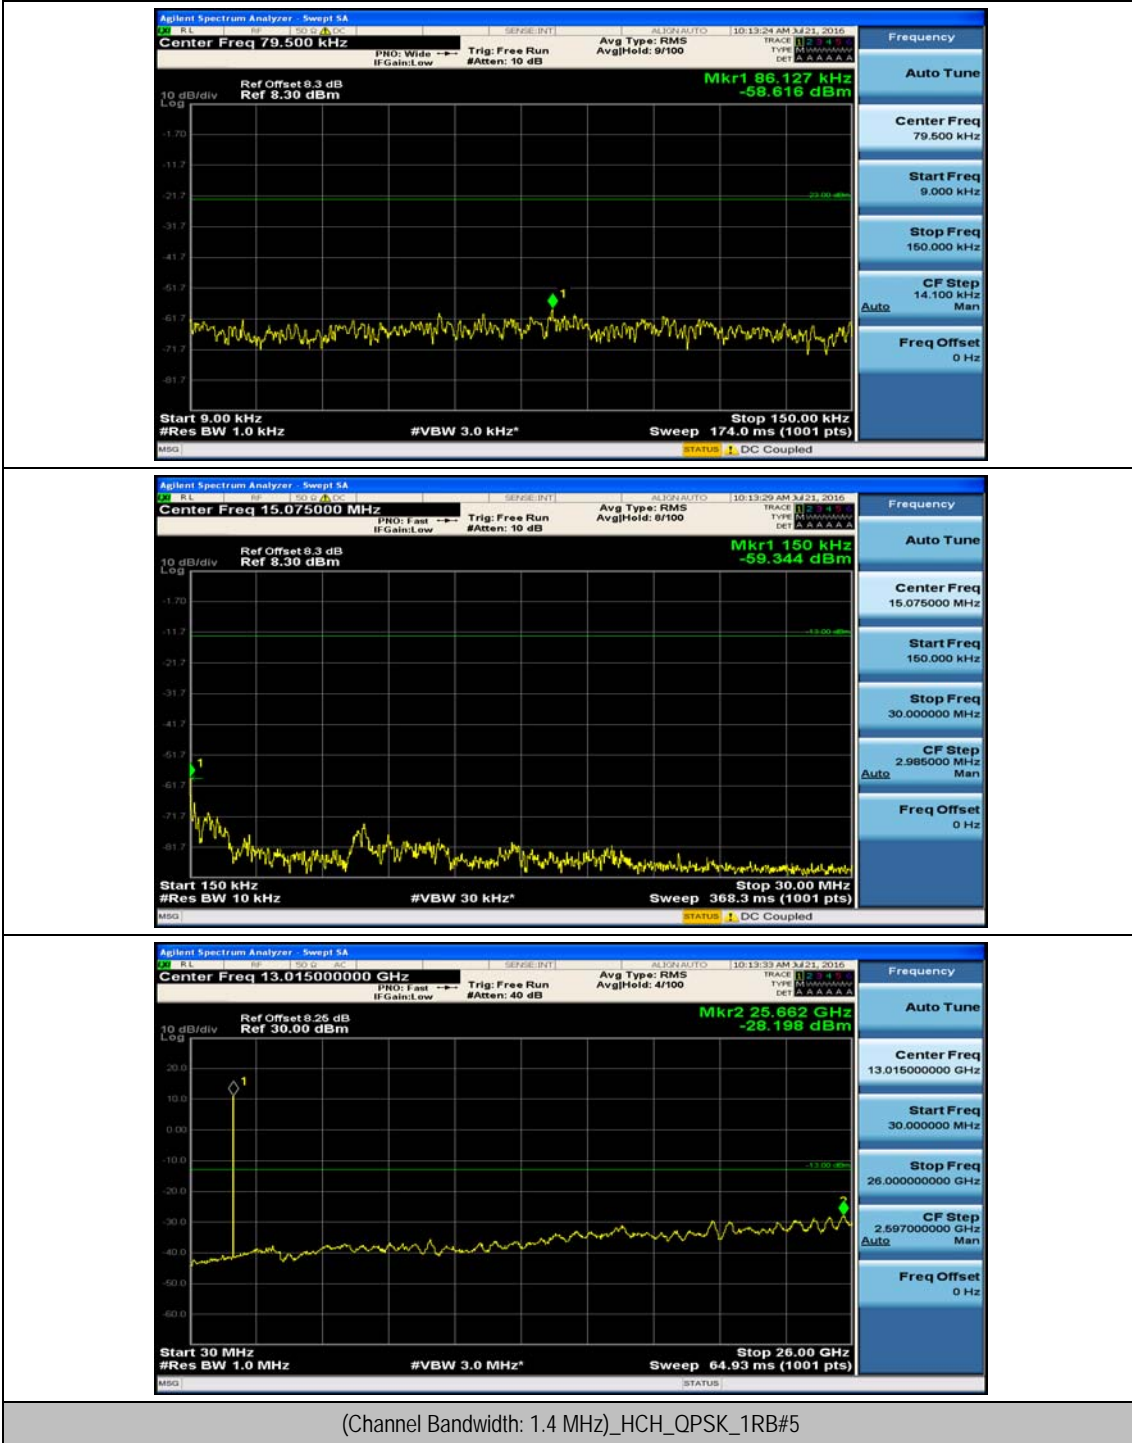

Test Graphs

Channel Bandwidth: 1.4 MHz

(Channel Bandwidth: 1.4 MHz)_MCH_QPSK_1RB#0

(Channel Bandwidth: 1.4 MHz)_MCH_QPSK_1RB#3

(Channel Bandwidth: 1.4 MHz)_HCH_QPSK_1RB#0

(Channel Bandwidth: 1.4 MHz)_HCH_QPSK_1RB#3