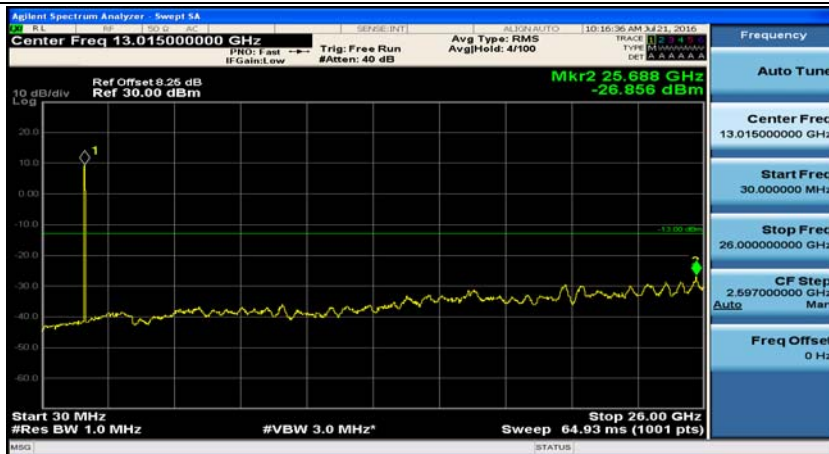

(Channel Bandwidth: 1.4 MHz)_HCH_16QAM_1RB#3

Channel Bandwidth: 3 MHz

(Channel Bandwidth: 3 MHz)_MCH_QPSK_1RB#0

(Channel Bandwidth: 3 MHz)_MCH_QPSK_1RB#7