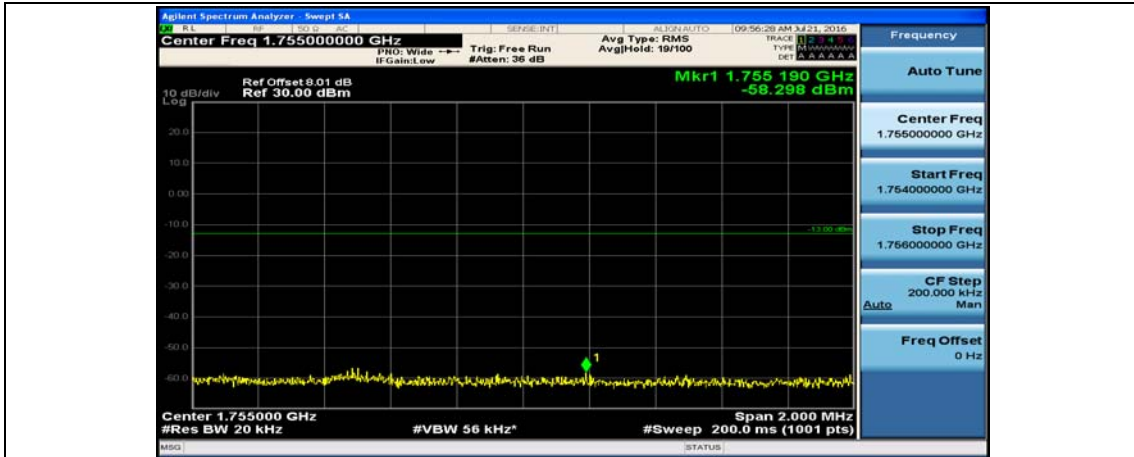

(Channel Bandwidth:20 MHz)_LCH_16QAM_50RB#50

(Channel Bandwidth:20 MHz)_LCH_16QAM_100RB#0

(Channel Bandwidth:20 MHz)_HCH_16QAM_1RB#0

(Channel Bandwidth:20 MHz)_HCH_16QAM_1RB#49

(Channel Bandwidth:20 MHz)_HCH_16QAM_1RB#99