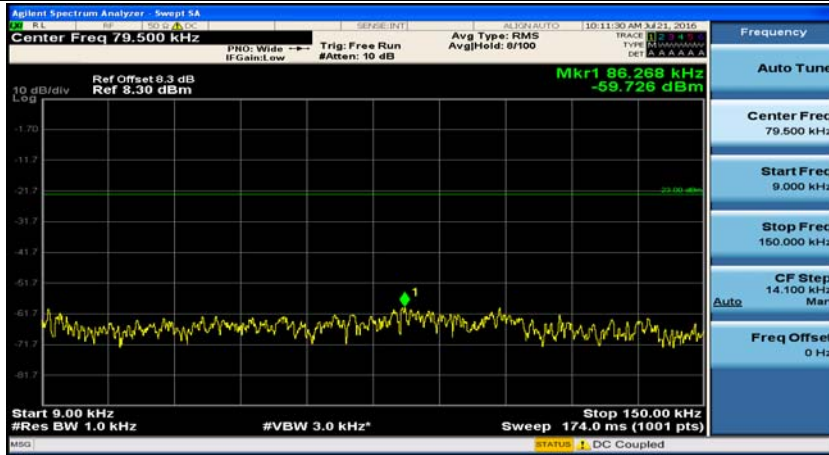

Test Graphs

Channel Bandwidth: 1.4 MHz

(Channel Bandwidth: 1.4 MHz)_MCH_QPSK_1RB#0

(Channel Bandwidth: 1.4 MHz)_MCH_QPSK_1RB#3

(Channel Bandwidth: 1.4 MHz)_HCH_QPSK_1RB#0

(Channel Bandwidth: 1.4 MHz)_HCH_QPSK_1RB#3