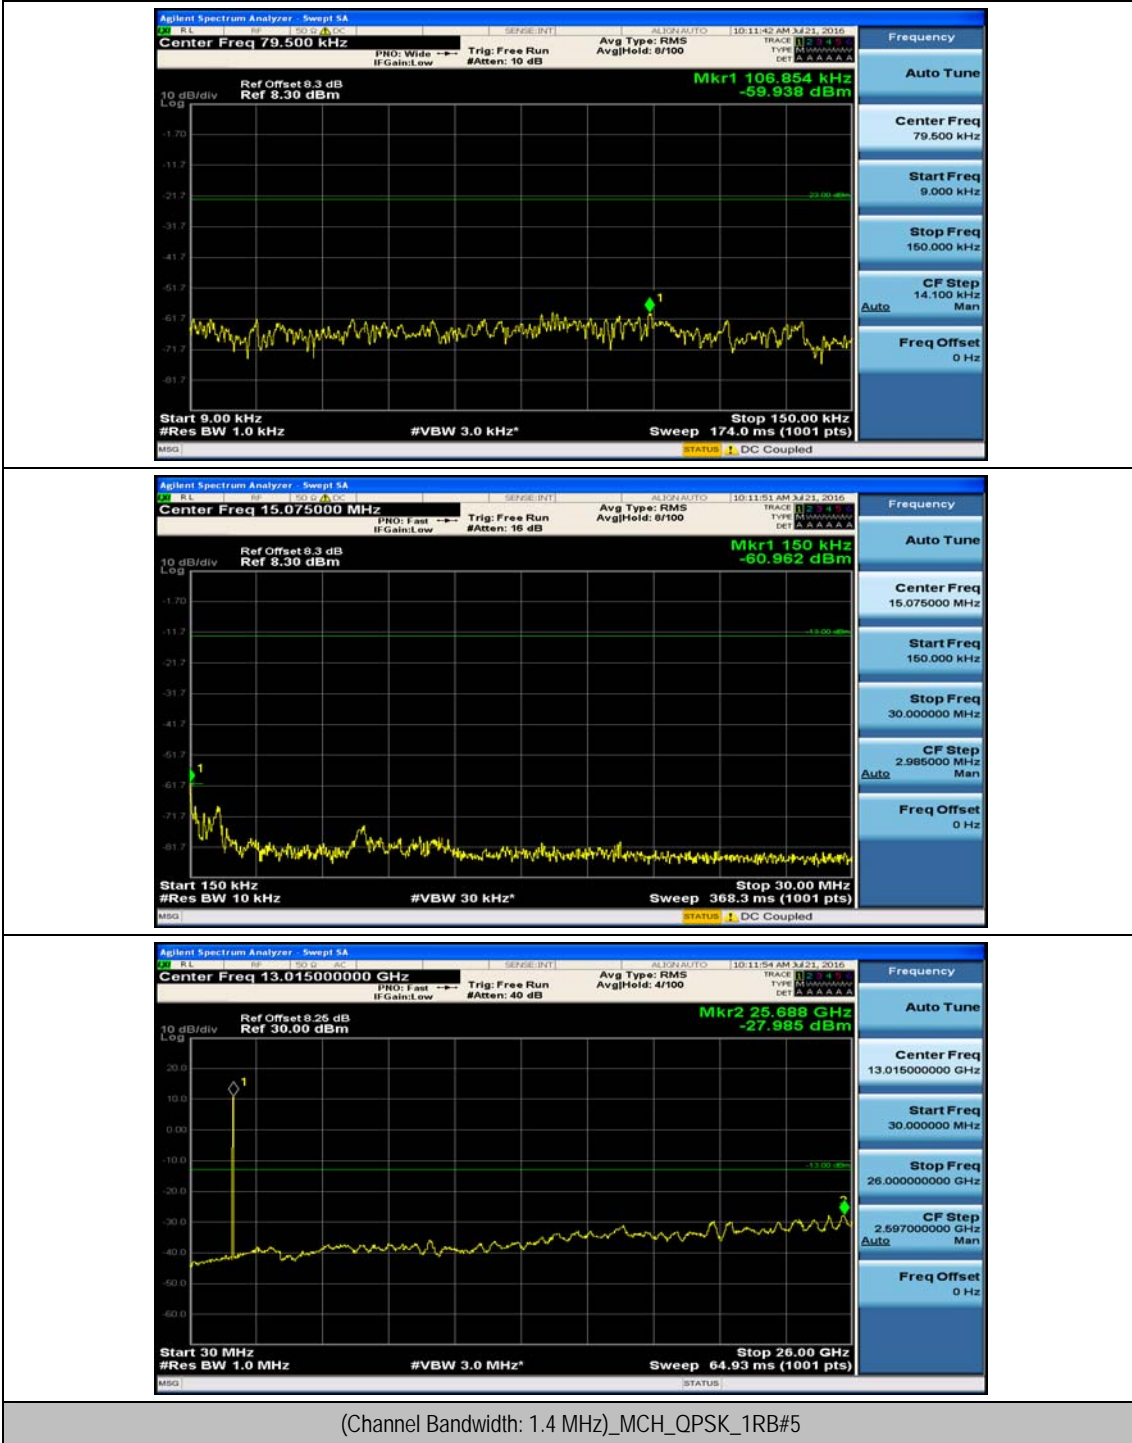

Test Graphs

Channel Bandwidth: 1.4 MHz

(Channel Bandwidth: 1.4 MHz)_MCH_QPSK_1RB#0

(Channel Bandwidth: 1.4 MHz)_MCH_QPSK_1RB#3

(Channel Bandwidth: 1.4 MHz)_HCH_QPSK_1RB#0

(Channel Bandwidth: 1.4 MHz)_HCH_QPSK_1RB#3