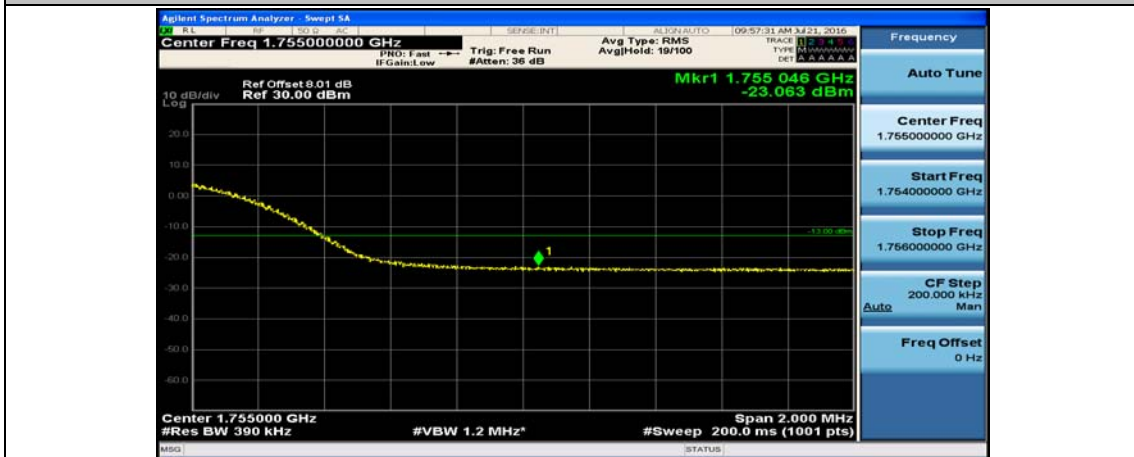

(Channel Bandwidth:20 MHz)_HCH_16QAM_50RB#0

(Channel Bandwidth:20 MHz)_HCH_16QAM_50RB#25

(Channel Bandwidth:20 MHz)_HCH_16QAM_50RB#50

(Channel Bandwidth:20 MHz)_HCH_16QAM_100RB#0

Appendix E: Conducted Spurious Emission