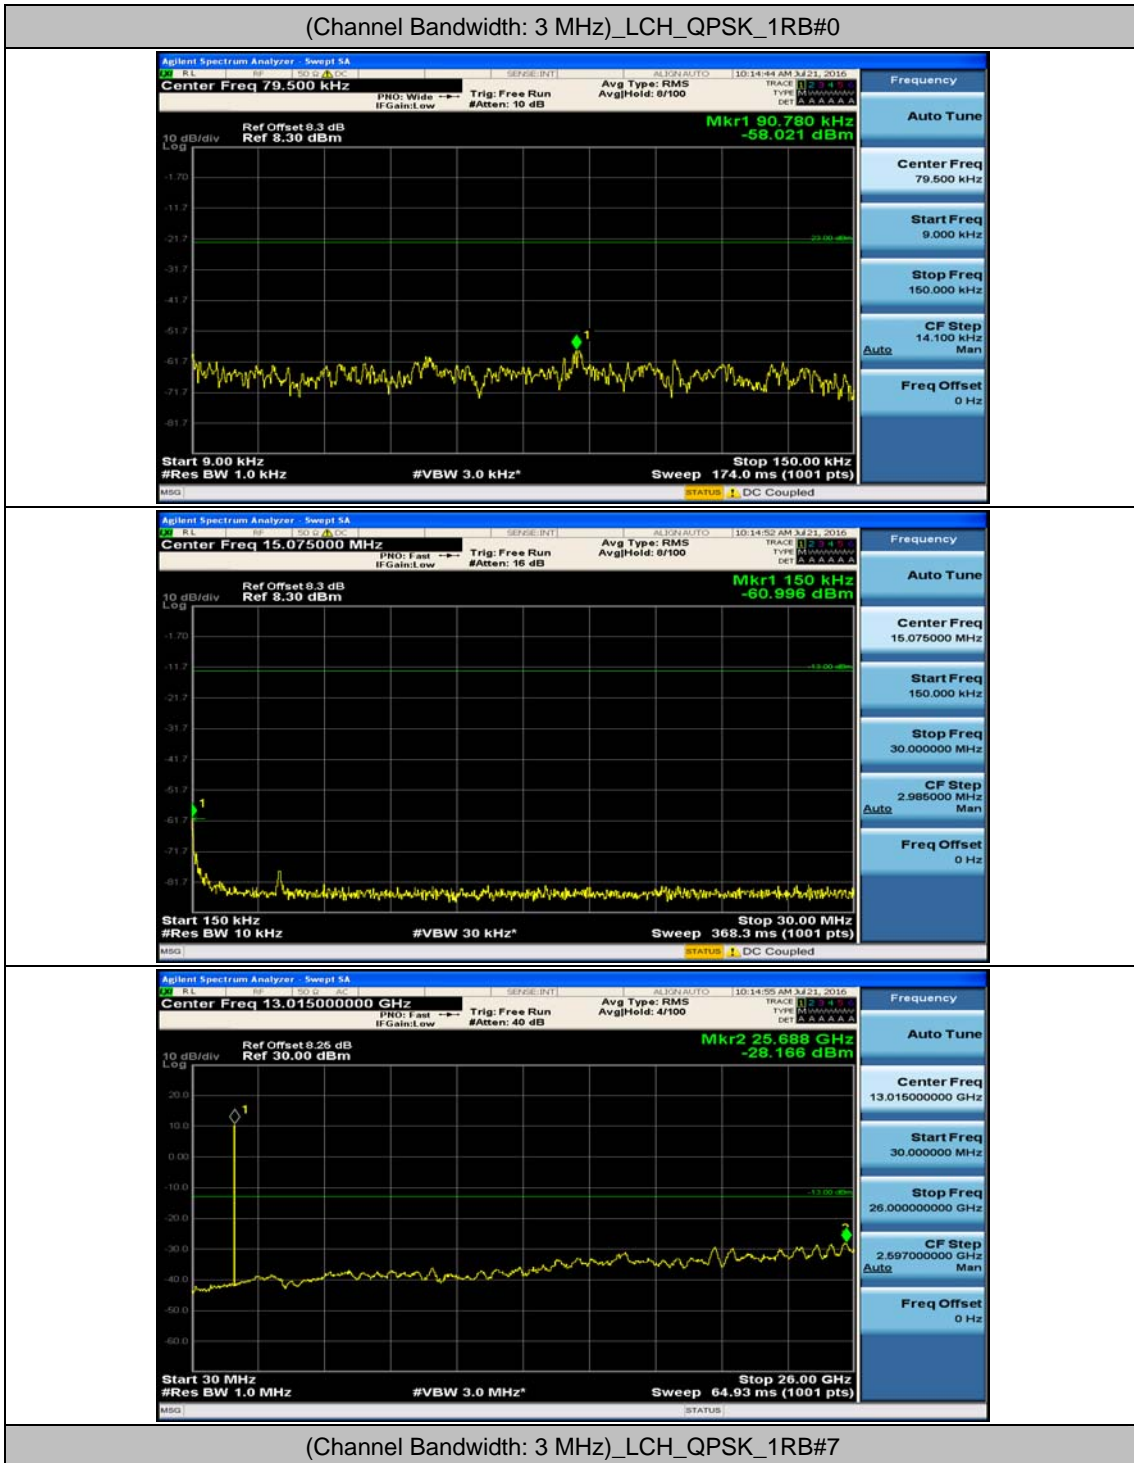

Channel Bandwidth: 3 MHz