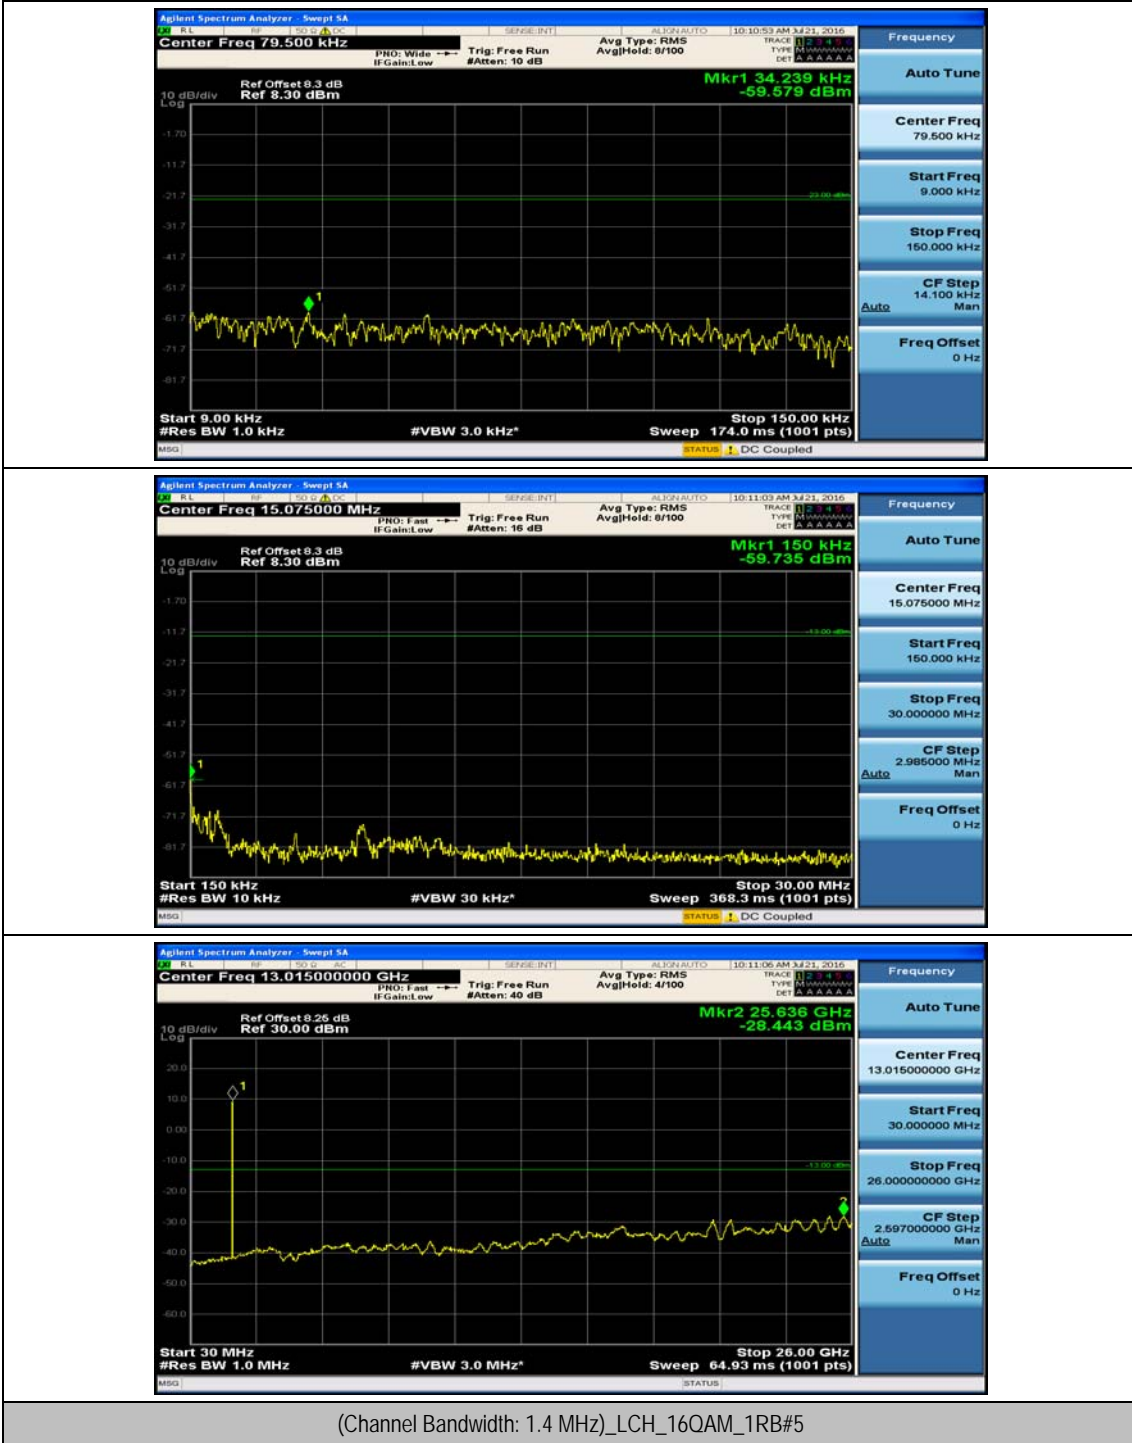

(Channel Bandwidth: 1.4 MHz)_LCH_16QAM_1RB#3