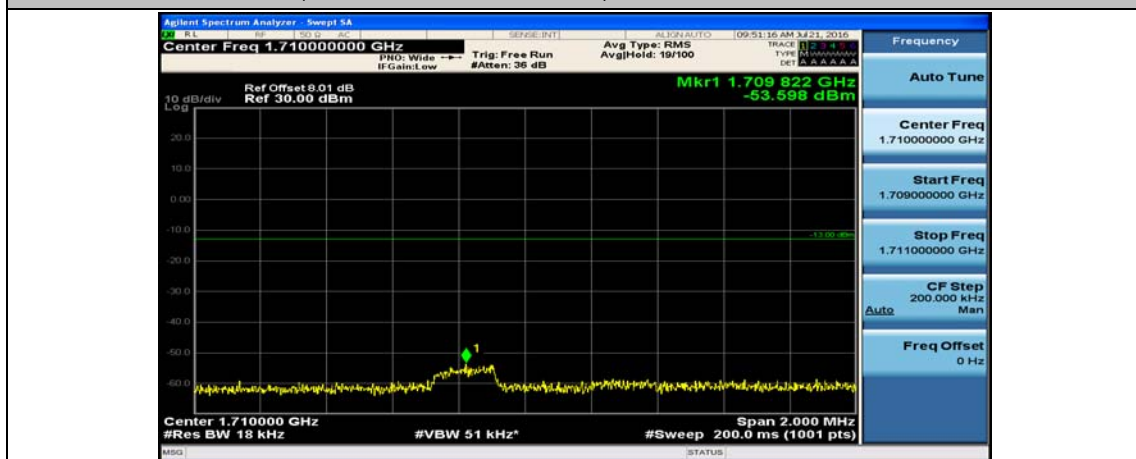

Channel Bandwidth: 10 MHz_HCH_16QAM_1RB#0

Channel Bandwidth: 10 MHz_HCH_16QAM_1RB#24

Channel Bandwidth: 10 MHz_HCH_16QAM_1RB#49

Channel Bandwidth: 10 MHz_HCH_16QAM_25RB#0

Channel Bandwidth: 15 MHz

(Channel Bandwidth:15 MHz)_LCH_QPSK_1RB#0

(Channel Bandwidth:15 MHz)_LCH_QPSK_1RB#37

(Channel Bandwidth:15 MHz)_LCH_QPSK_1RB#74

(Channel Bandwidth:15 MHz)_LCH_QPSK_37RB#0

(Channel Bandwidth:15 MHz)_LCH_QPSK_37RB#18

(Channel Bandwidth:15 MHz)_LCH_QPSK_37RB#38