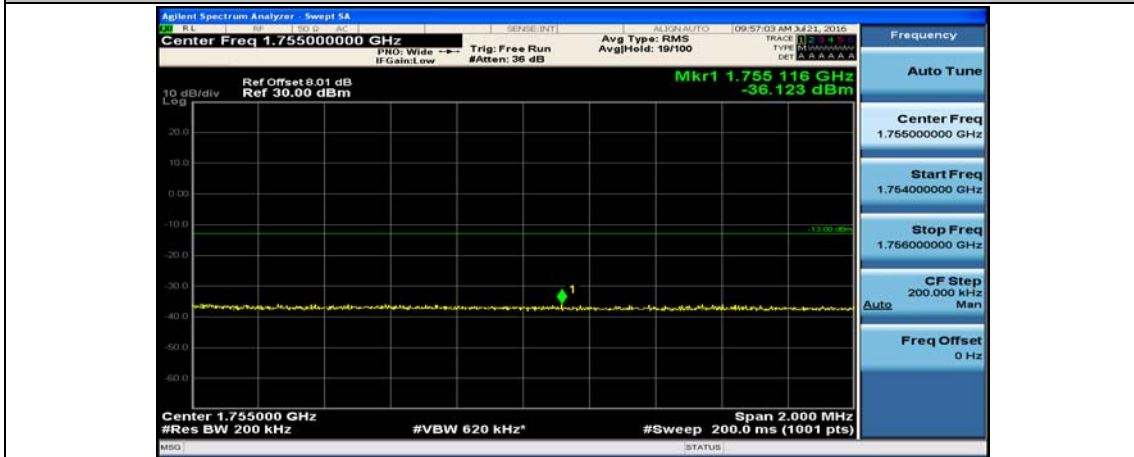

(Channel Bandwidth:20 MHz)_HCH_16QAM_50RB#0