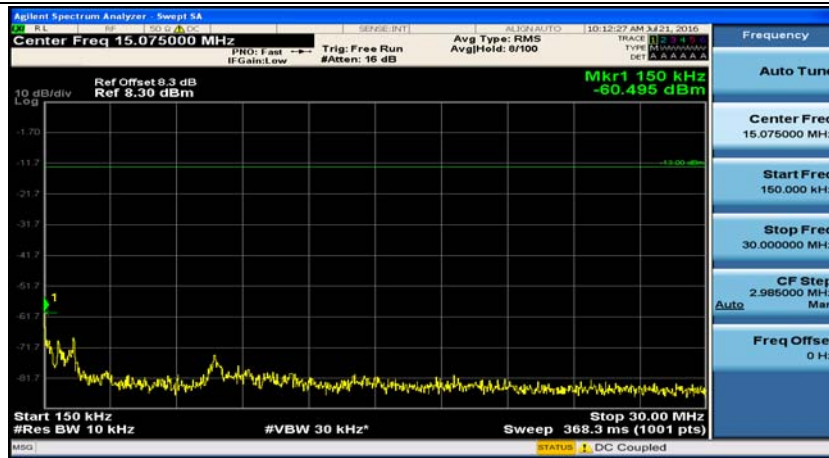

(Channel Bandwidth: 1.4 MHz)_LCH_16QAM_1RB#0

(Channel Bandwidth: 1.4 MHz)_LCH_16QAM_1RB#3

(Channel Bandwidth: 1.4 MHz)_MCH_16QAM_1RB#0

(Channel Bandwidth: 1.4 MHz)_MCH_16QAM_1RB#3

(Channel Bandwidth: 1.4 MHz)_HCH_16QAM_1RB#0