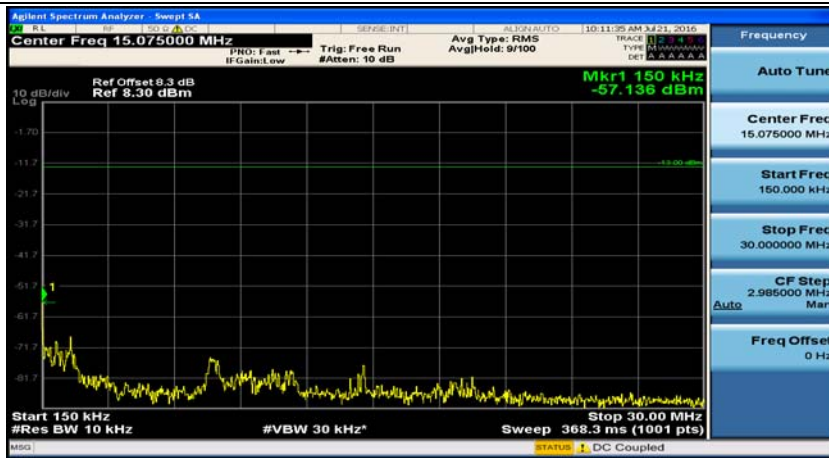

Test Graphs

Channel Bandwidth: 1.4 MHz

(Channel Bandwidth: 1.4 MHz)_MCH_QPSK_1RB#0

(Channel Bandwidth: 1.4 MHz)_MCH_QPSK_1RB#3

(Channel Bandwidth: 1.4 MHz)_HCH_QPSK_1RB#0

(Channel Bandwidth: 1.4 MHz)_HCH_QPSK_1RB#3