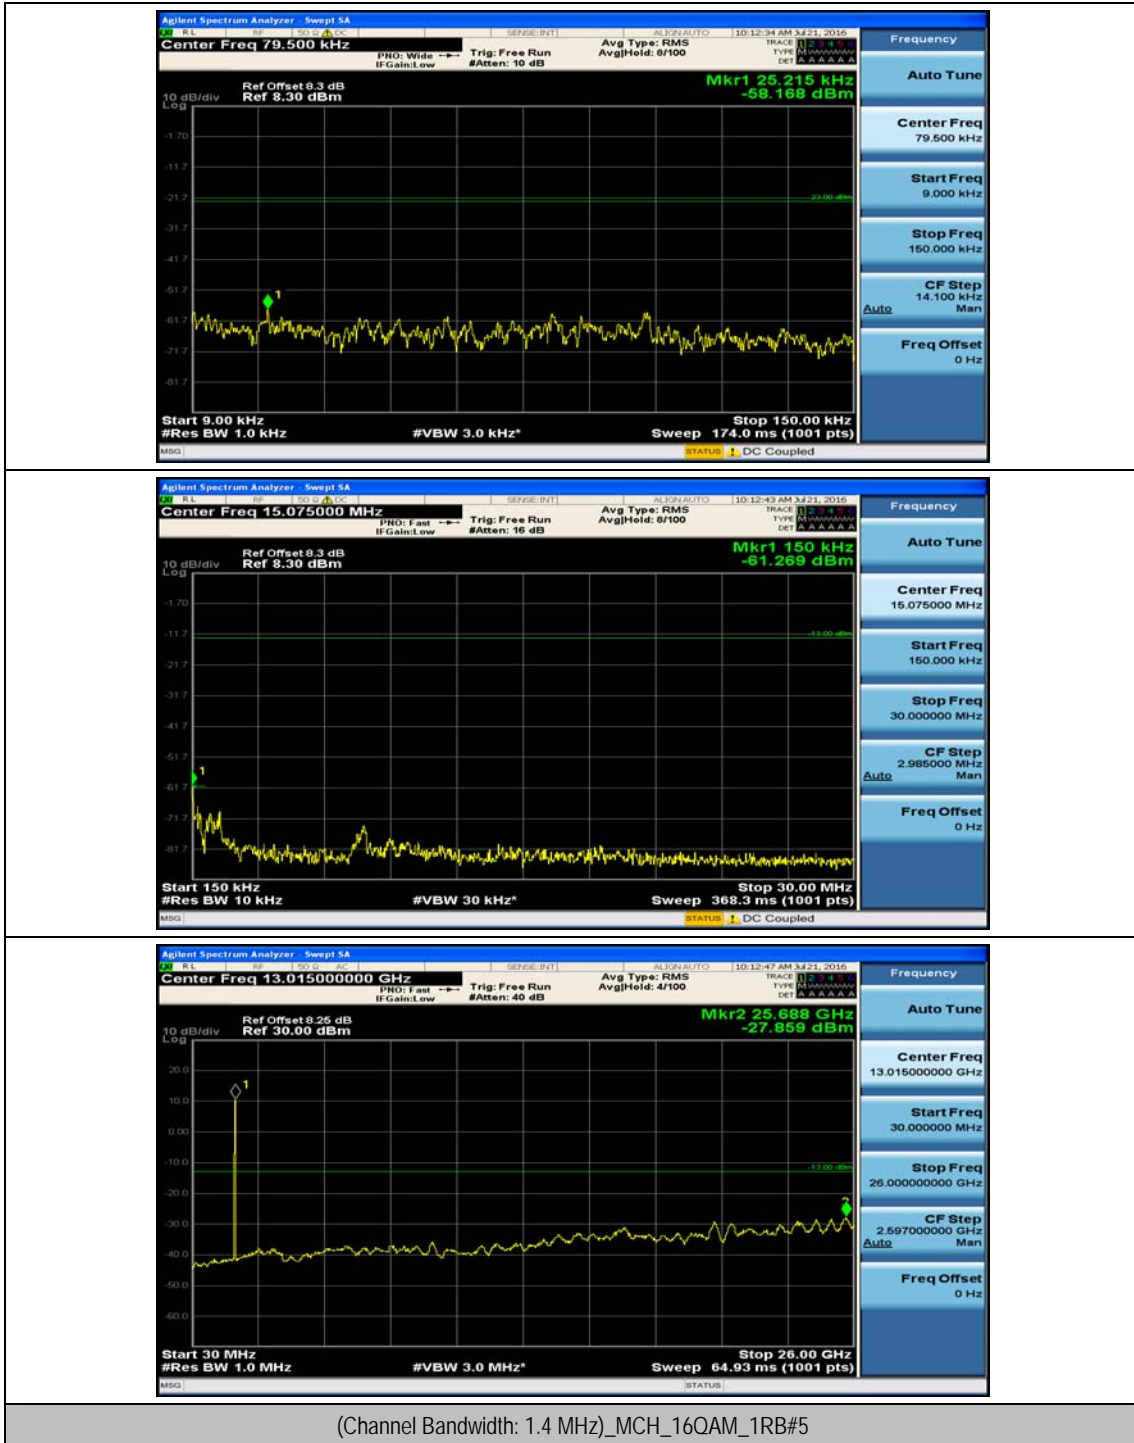

(Channel Bandwidth: 1.4 MHz)_LCH_16QAM_1RB#0

(Channel Bandwidth: 1.4 MHz)_LCH_16QAM_1RB#3

(Channel Bandwidth: 1.4 MHz)_MCH_16QAM_1RB#0

(Channel Bandwidth: 1.4 MHz)_MCH_16QAM_1RB#3

(Channel Bandwidth: 1.4 MHz)_HCH_16QAM_1RB#0