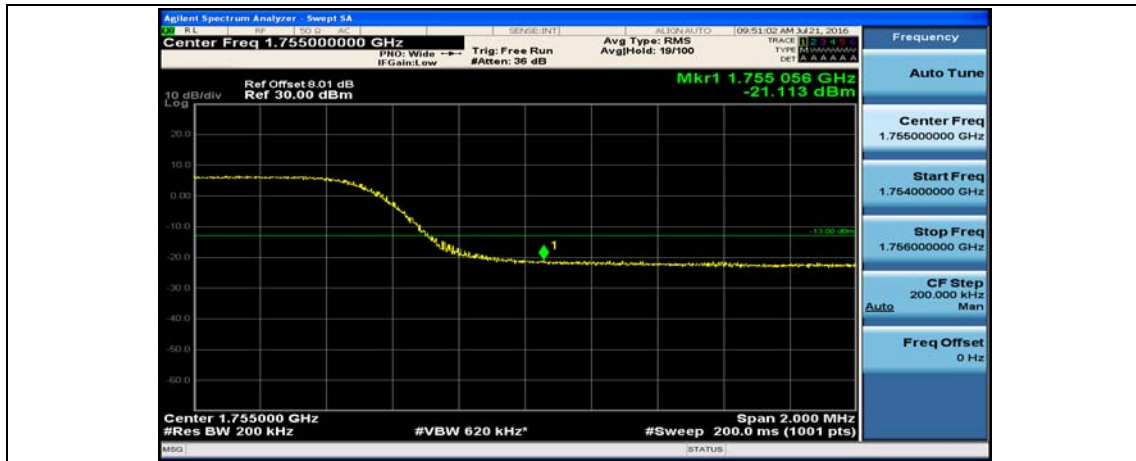

Channel Bandwidth: 10 MHz_HCH_16QAM_1RB#0

Channel Bandwidth: 10 MHz_HCH_16QAM_1RB#24

Channel Bandwidth: 10 MHz_HCH_16QAM_1RB#49

Channel Bandwidth: 10 MHz_HCH_16QAM_25RB#0

Channel Bandwidth: 15 MHz

(Channel Bandwidth:15 MHz)_LCH_QPSK_1RB#0

(Channel Bandwidth:15 MHz)_LCH_QPSK_1RB#37

(Channel Bandwidth:15 MHz)_LCH_QPSK_1RB#74

(Channel Bandwidth:15 MHz)_LCH_QPSK_37RB#0

(Channel Bandwidth:15 MHz)_LCH_QPSK_37RB#18

(Channel Bandwidth:15 MHz)_LCH_QPSK_37RB#38