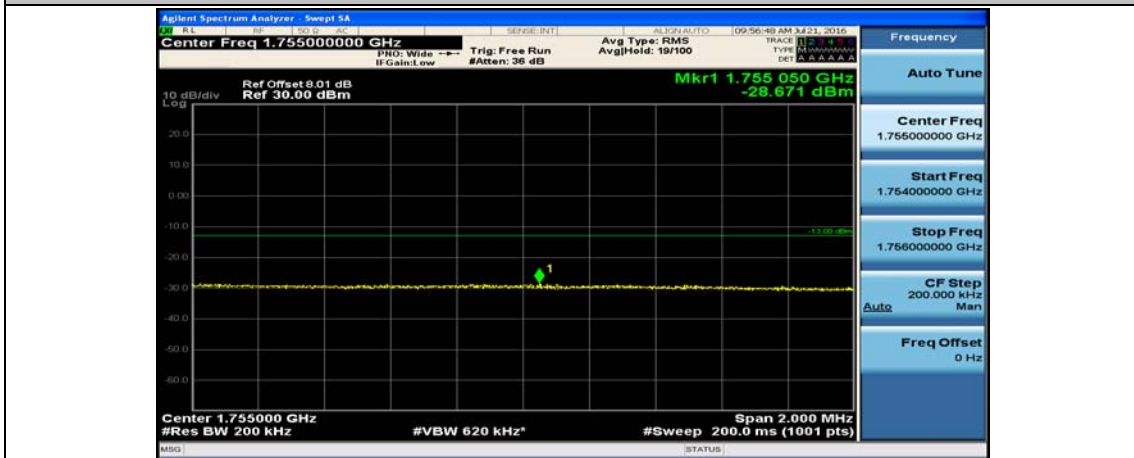

(Channel Bandwidth:20 MHz)_HCH_QPSK_50RB#25