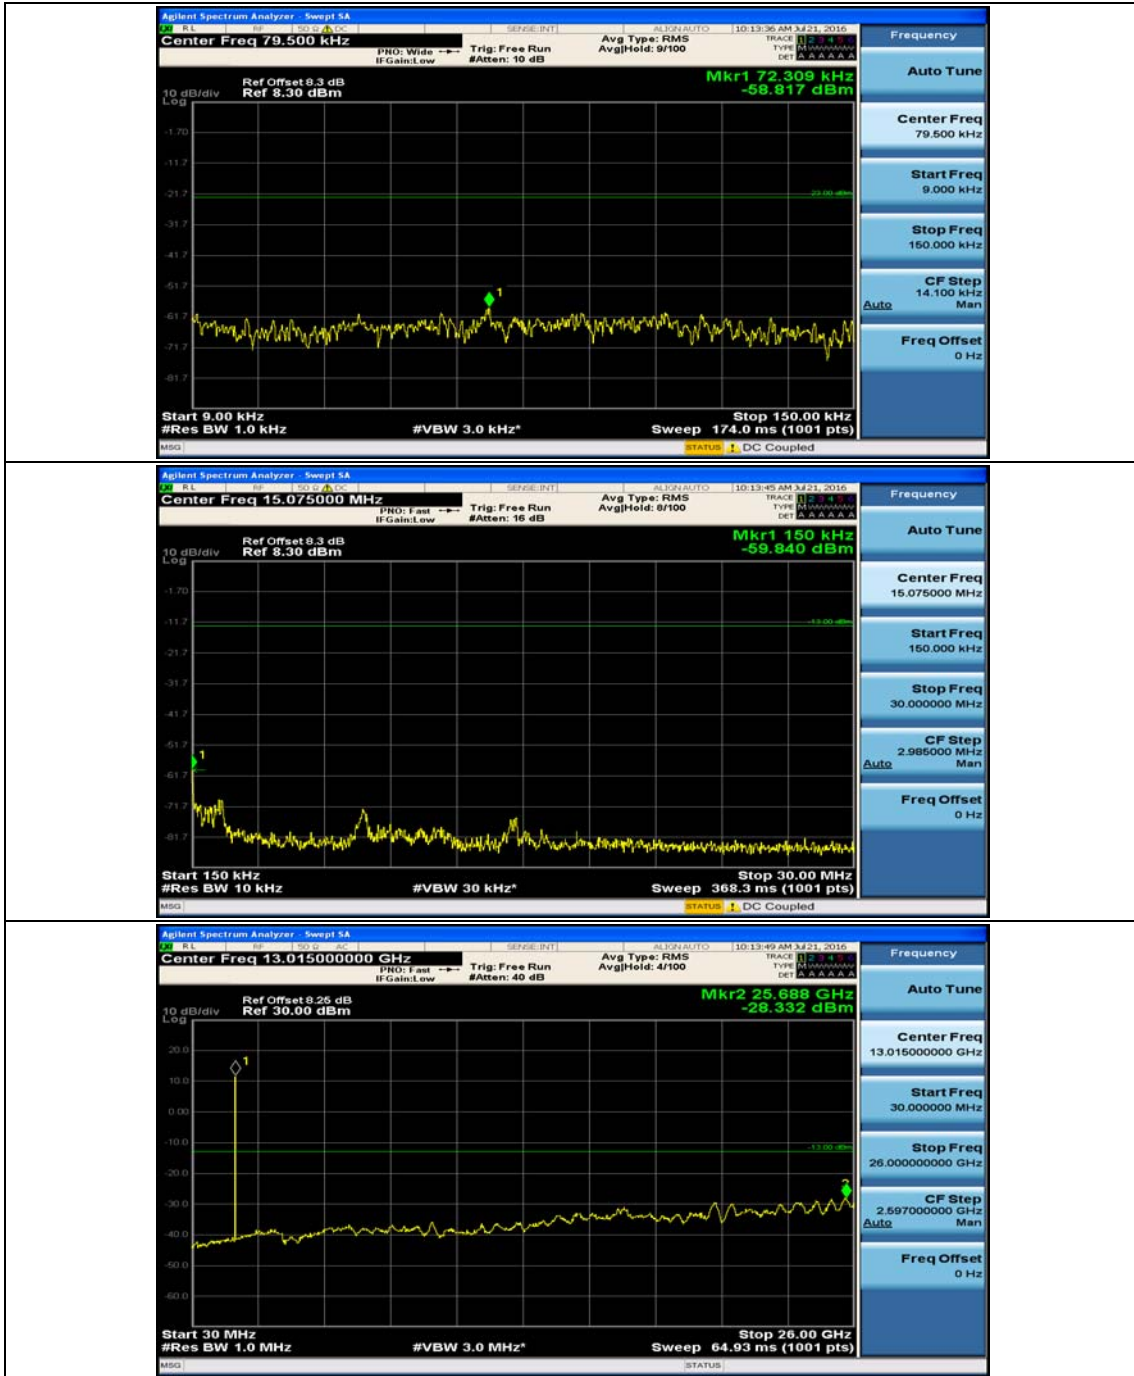

Test Graphs

Channel Bandwidth: 1.4 MHz

(Channel Bandwidth: 1.4 MHz)_MCH_QPSK_1RB#0

(Channel Bandwidth: 1.4 MHz)_MCH_QPSK_1RB#3

(Channel Bandwidth: 1.4 MHz)_HCH_QPSK_1RB#0

(Channel Bandwidth: 1.4 MHz)_HCH_QPSK_1RB#3