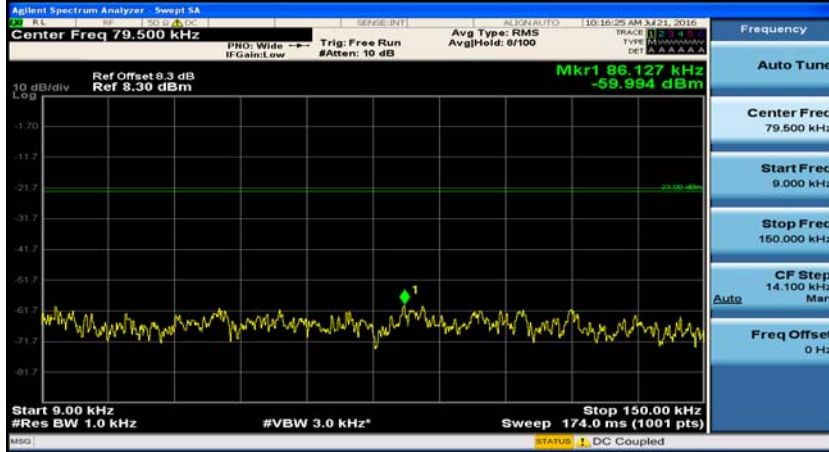

(Channel Bandwidth: 1.4 MHz)_HCH_16QAM_1RB#3

Channel Bandwidth: 3 MHz

(Channel Bandwidth: 3 MHz)_MCH_QPSK_1RB#0

(Channel Bandwidth: 3 MHz)_MCH_QPSK_1RB#7