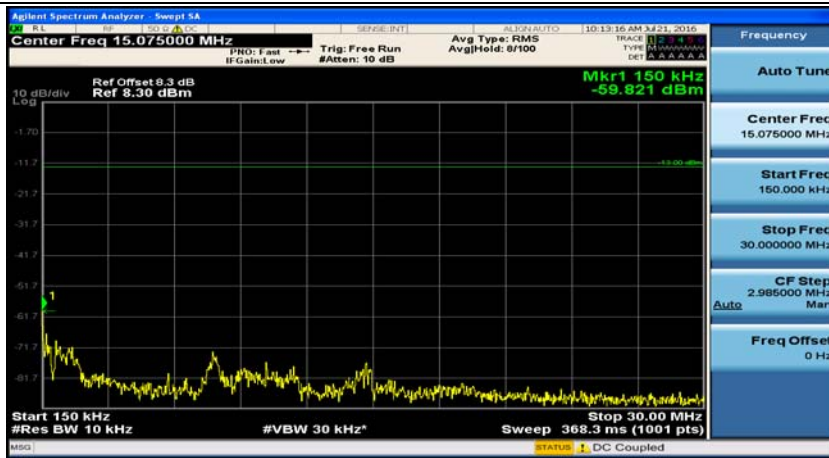

Test Graphs

Channel Bandwidth: 1.4 MHz

(Channel Bandwidth: 1.4 MHz)_MCH_QPSK_1RB#0

(Channel Bandwidth: 1.4 MHz)_MCH_QPSK_1RB#3

(Channel Bandwidth: 1.4 MHz)_HCH_QPSK_1RB#0

(Channel Bandwidth: 1.4 MHz)_HCH_QPSK_1RB#3