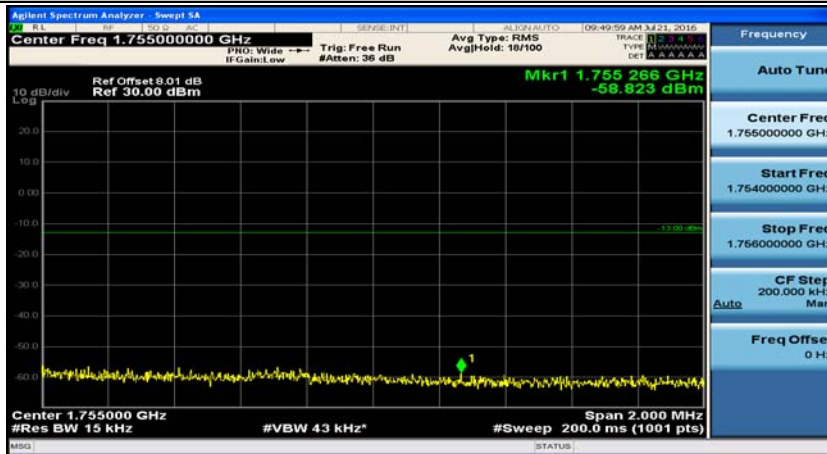

Channel Bandwidth: 10 MHz_HCH_16QAM_1RB#0

Channel Bandwidth: 10 MHz_HCH_16QAM_1RB#24

Channel Bandwidth: 10 MHz_HCH_16QAM_1RB#49

Channel Bandwidth: 10 MHz_HCH_16QAM_25RB#0

Channel Bandwidth: 15 MHz

(Channel Bandwidth:15 MHz)_LCH_QPSK_1RB#0

(Channel Bandwidth:15 MHz)_LCH_QPSK_1RB#37

(Channel Bandwidth:15 MHz)_LCH_QPSK_1RB#74

(Channel Bandwidth:15 MHz)_LCH_QPSK_37RB#0

(Channel Bandwidth:15 MHz)_LCH_QPSK_37RB#18

(Channel Bandwidth:15 MHz)_LCH_QPSK_37RB#38