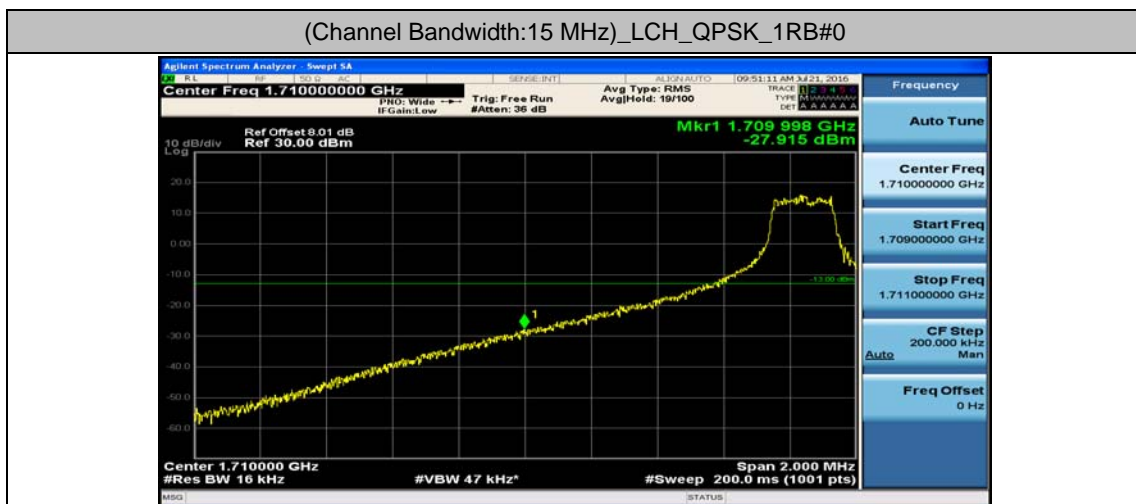

Channel Bandwidth: 10 MHz_HCH_16QAM_1RB#0

Channel Bandwidth: 10 MHz_HCH_16QAM_1RB#24

Channel Bandwidth: 10 MHz_HCH_16QAM_1RB#49

Channel Bandwidth: 10 MHz_HCH_16QAM_25RB#0

Channel Bandwidth: 15 MHz

(Channel Bandwidth:15 MHz)_LCH_QPSK_1RB#0