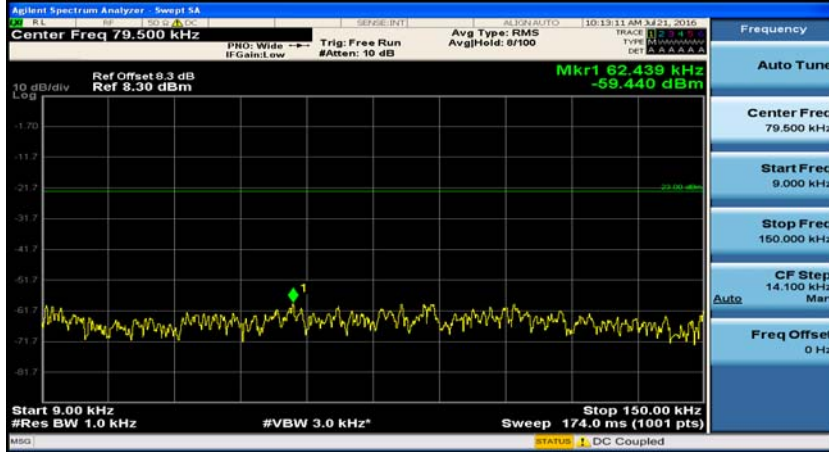

Test Graphs

Channel Bandwidth: 1.4 MHz

(Channel Bandwidth: 1.4 MHz)_MCH_QPSK_1RB#0

(Channel Bandwidth: 1.4 MHz)_MCH_QPSK_1RB#3

(Channel Bandwidth: 1.4 MHz)_HCH_QPSK_1RB#0

(Channel Bandwidth: 1.4 MHz)_HCH_QPSK_1RB#3